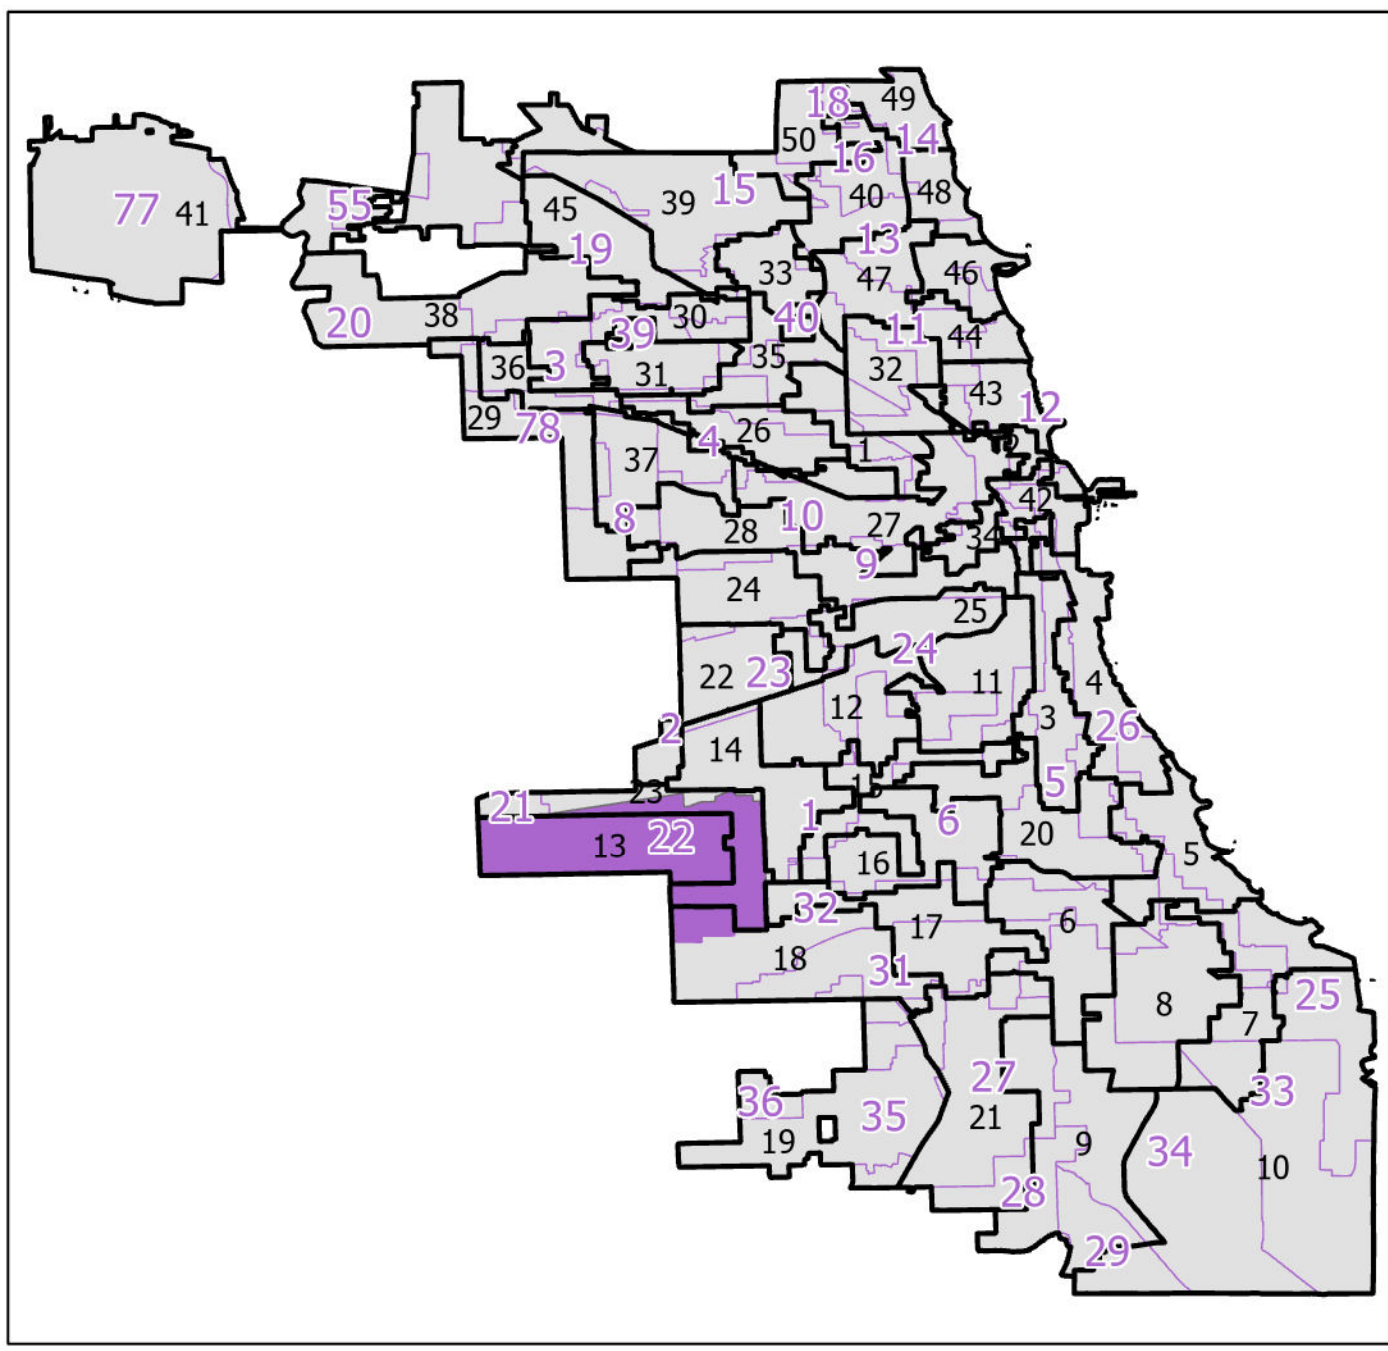

# 22nd District State House

Lying wholly or partially within the  
jurisdiction of the Board of Election  
Commissioners

These district maps are current as of  
December 28, 2021 and are subject to  
change due to pending litigation and/or  
future legislation, referenda or corrections.  
Please check periodically for updated maps

Scale: 1:18,000

Board of Elections - City of Chicago  
69 W Washington, Suite 600, Chicago, IL 60602  
312-269-7900  
[www.chicagoelections.gov](http://www.chicagoelections.gov)

- Legend**
-  State House District
  -  Chicago Wards
  -  Chicago Boundary