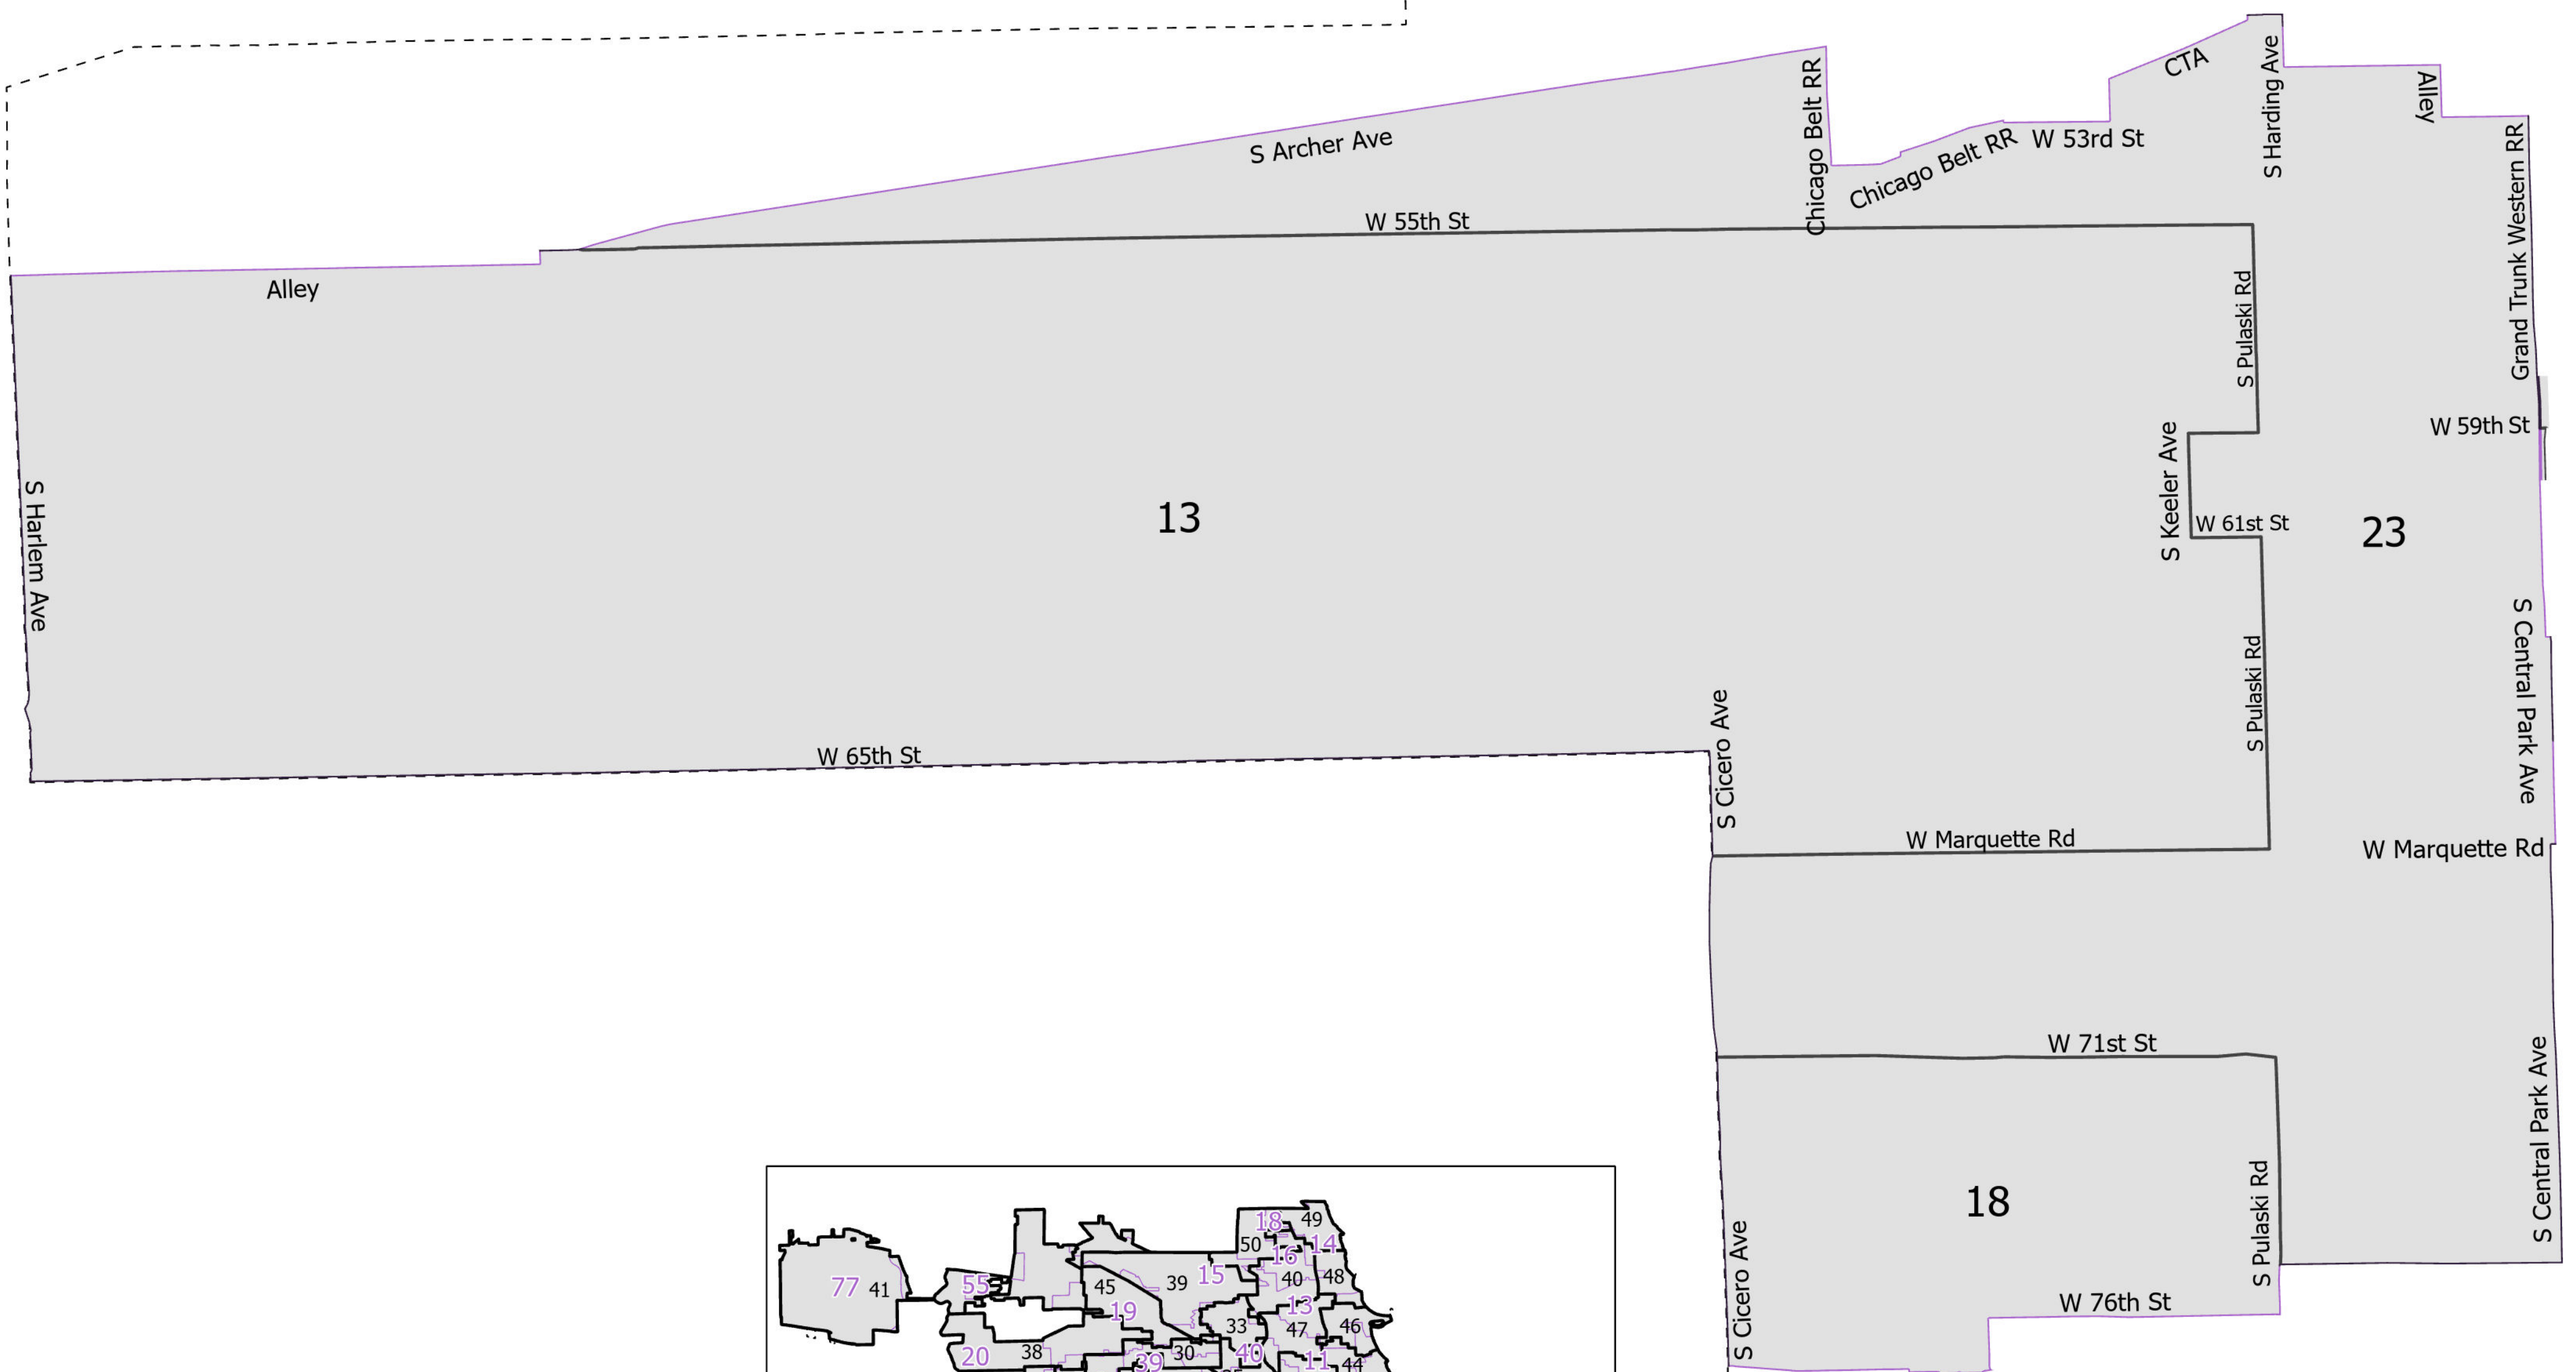

# 22nd District State House

Lying wholly or partially within the  
jurisdiction of the Board of Election  
Commissioners

These district maps are current as of  
December 28, 2021 and are subject to  
change due to pending litigation and/or  
future legislation, referenda or corrections.  
Please check periodically for updated maps

Scale: 1:18,000

Board of Elections - City of Chicago  
69 W Washington, Suite 600, Chicago, IL 60602  
312-269-7900  
[www.chicagoelections.gov](http://www.chicagoelections.gov)

- Legend**
-  State House District
  -  Chicago Wards
  -  Chicago Boundary