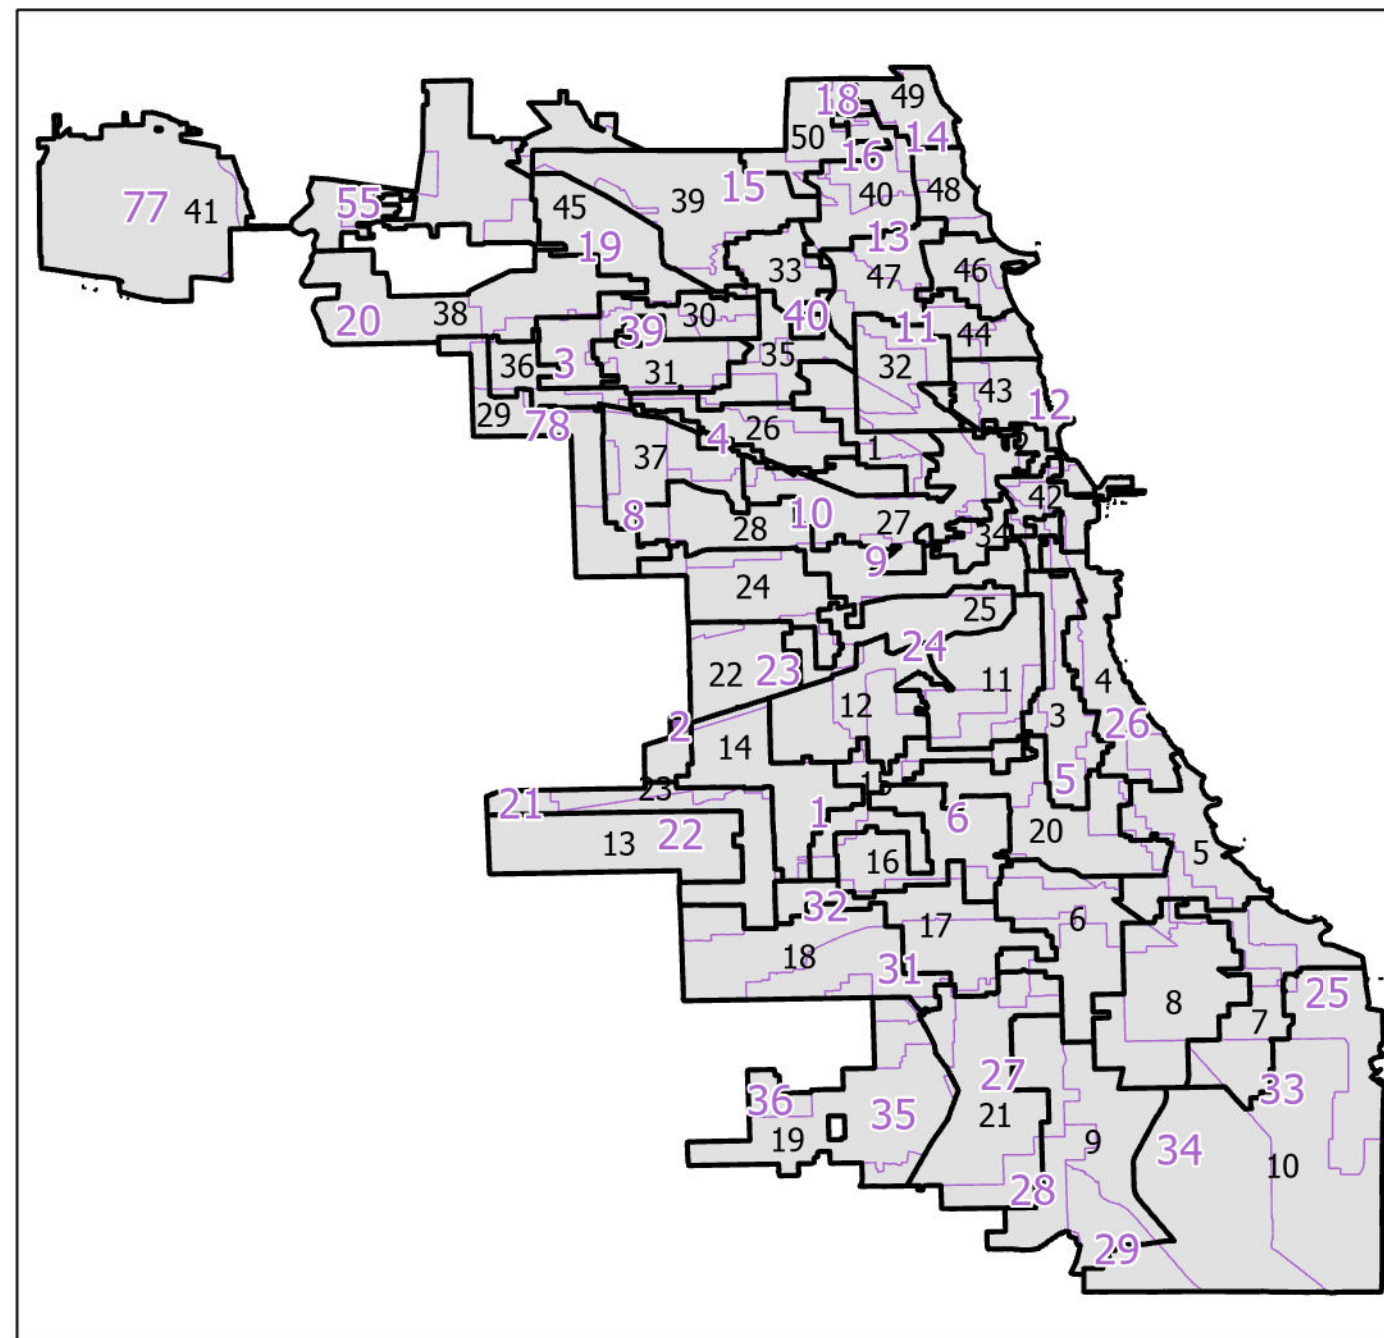

# 2nd District State House

Lying wholly or partially within the  
jurisdiction of the Board of Election  
Commissioners

These district maps are current as of December  
28, 2021 and are subject to change due to  
pending litigation and/or future legislation,  
referenda or corrections. Please check  
periodically for updated maps

- Legend**
- State House District
  - Chicago Wards
  - Chicago Boundary

Board of Elections - City of Chicago  
69 W Washington, Suite 600, Chicago, IL 60602  
312-269-7900

[www.chicagoelections.gov](http://www.chicagoelections.gov)

Scale: 1:3,000