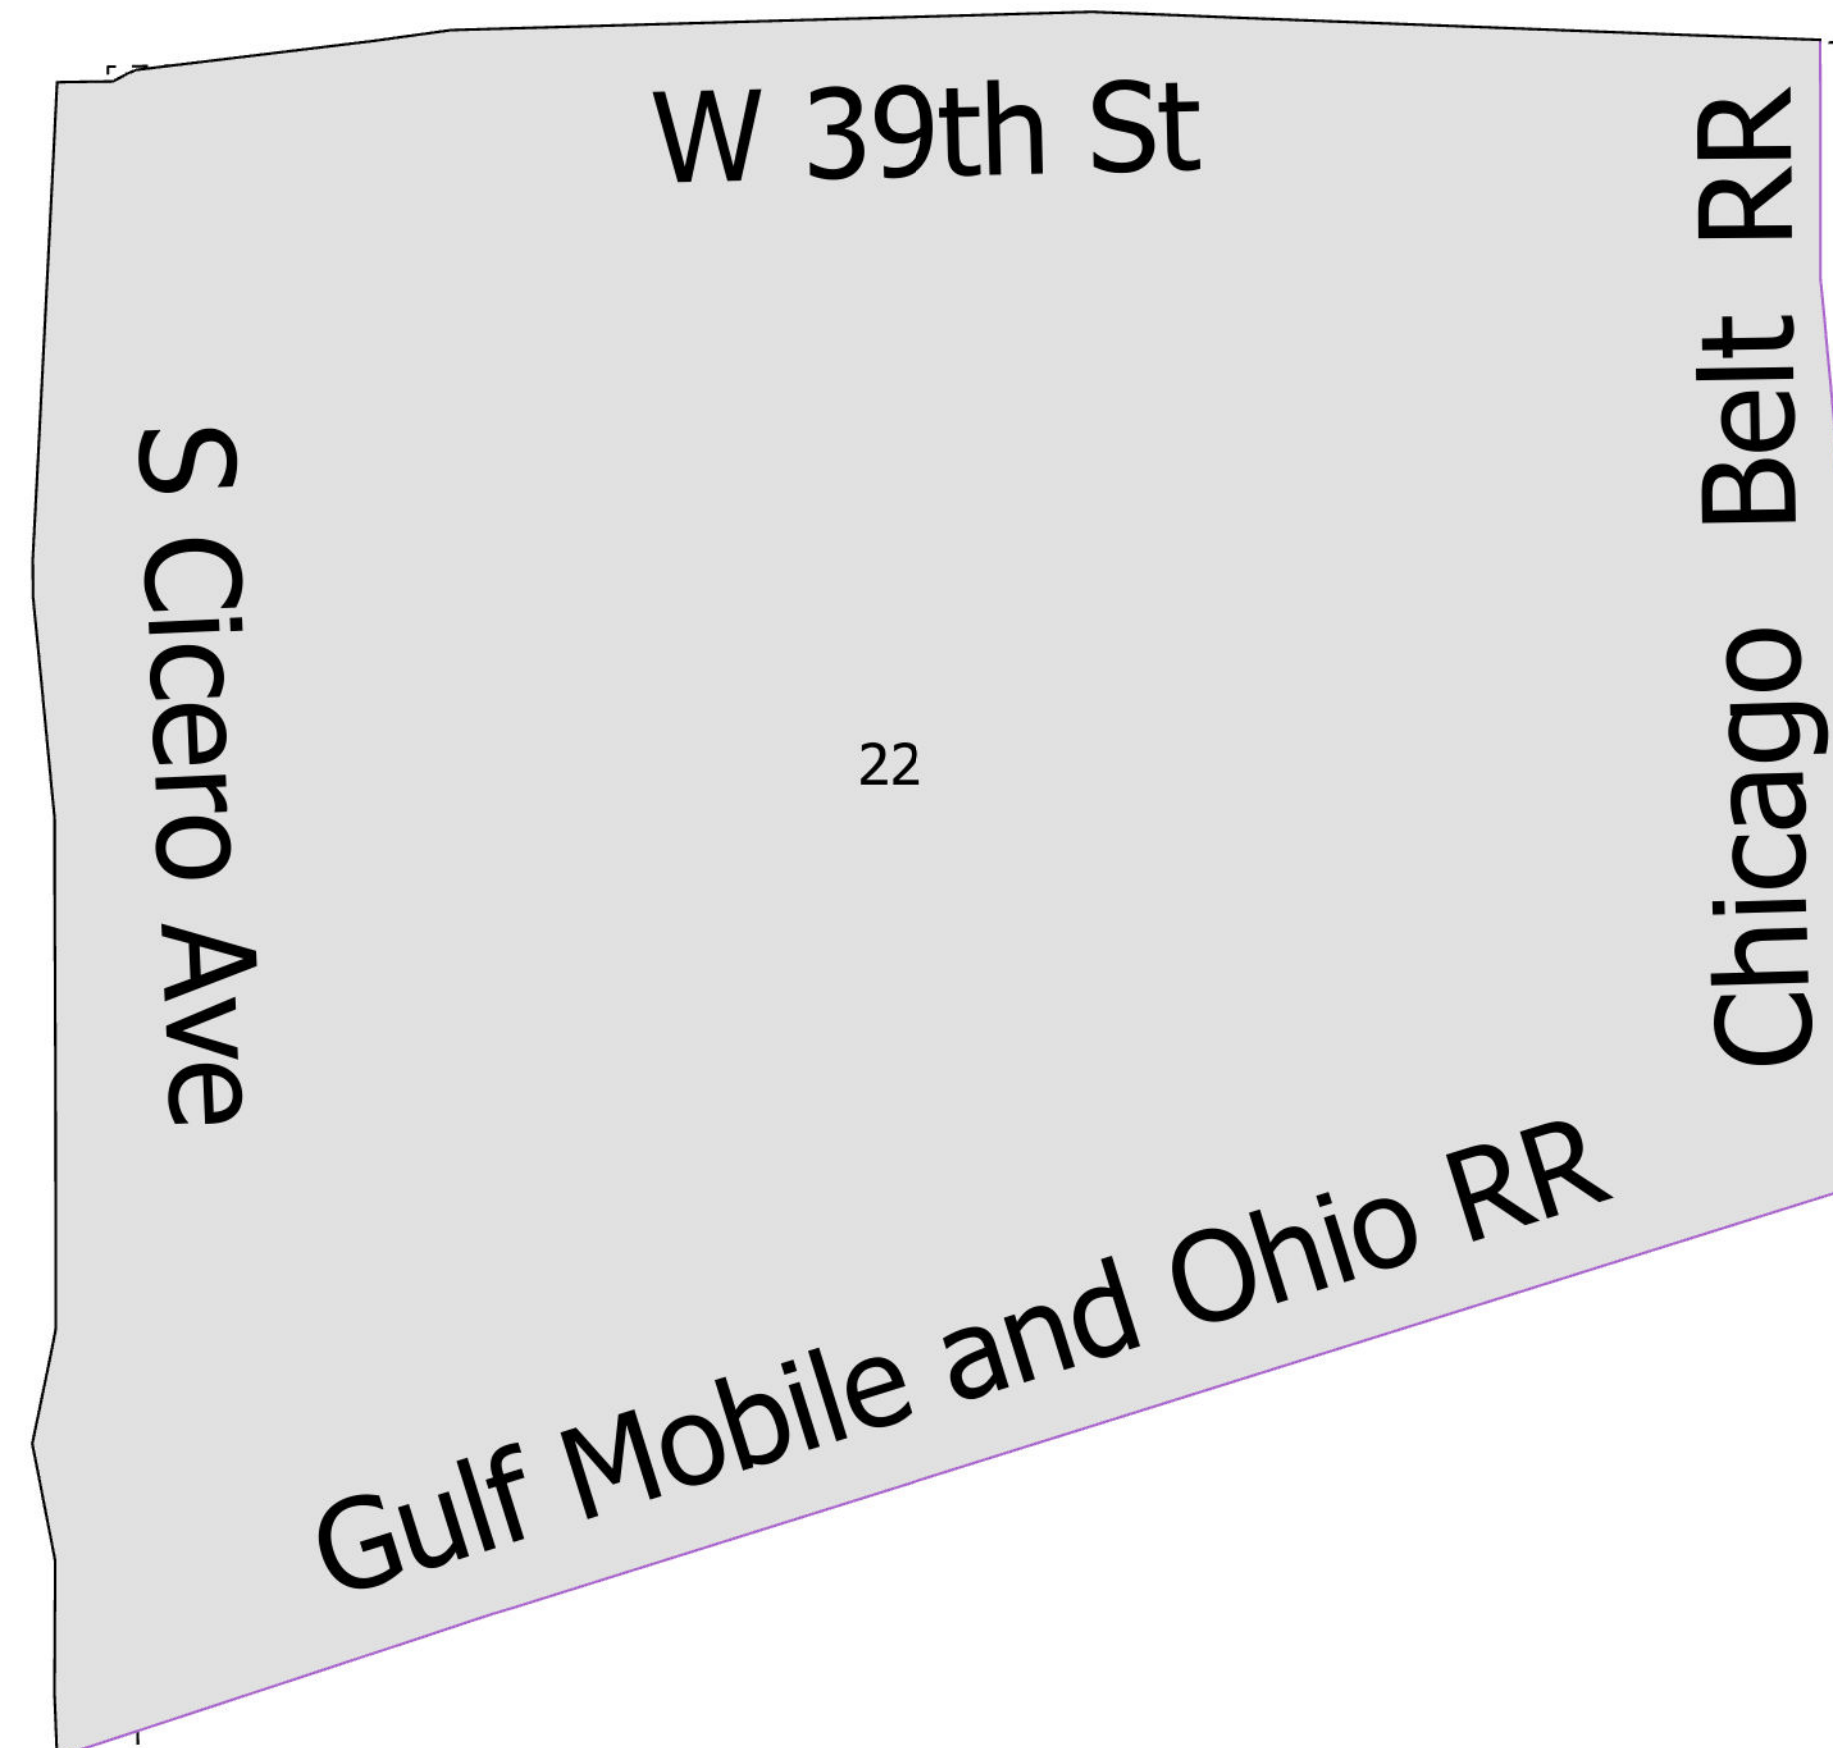

# 2nd District State House

Lying wholly or partially within the  
jurisdiction of the Board of Election  
Commissioners

These district maps are current as of December  
28, 2021 and are subject to change due to  
pending litigation and/or future legislation,  
referenda or corrections. Please check  
periodically for updated maps

- Legend**
- State House District
  - Chicago Wards
  - Chicago Boundary

Board of Elections - City of Chicago  
69 W Washington, Suite 600, Chicago, IL 60602  
312-269-7900

[www.chicagoelections.gov](http://www.chicagoelections.gov)

Scale: 1:3,000