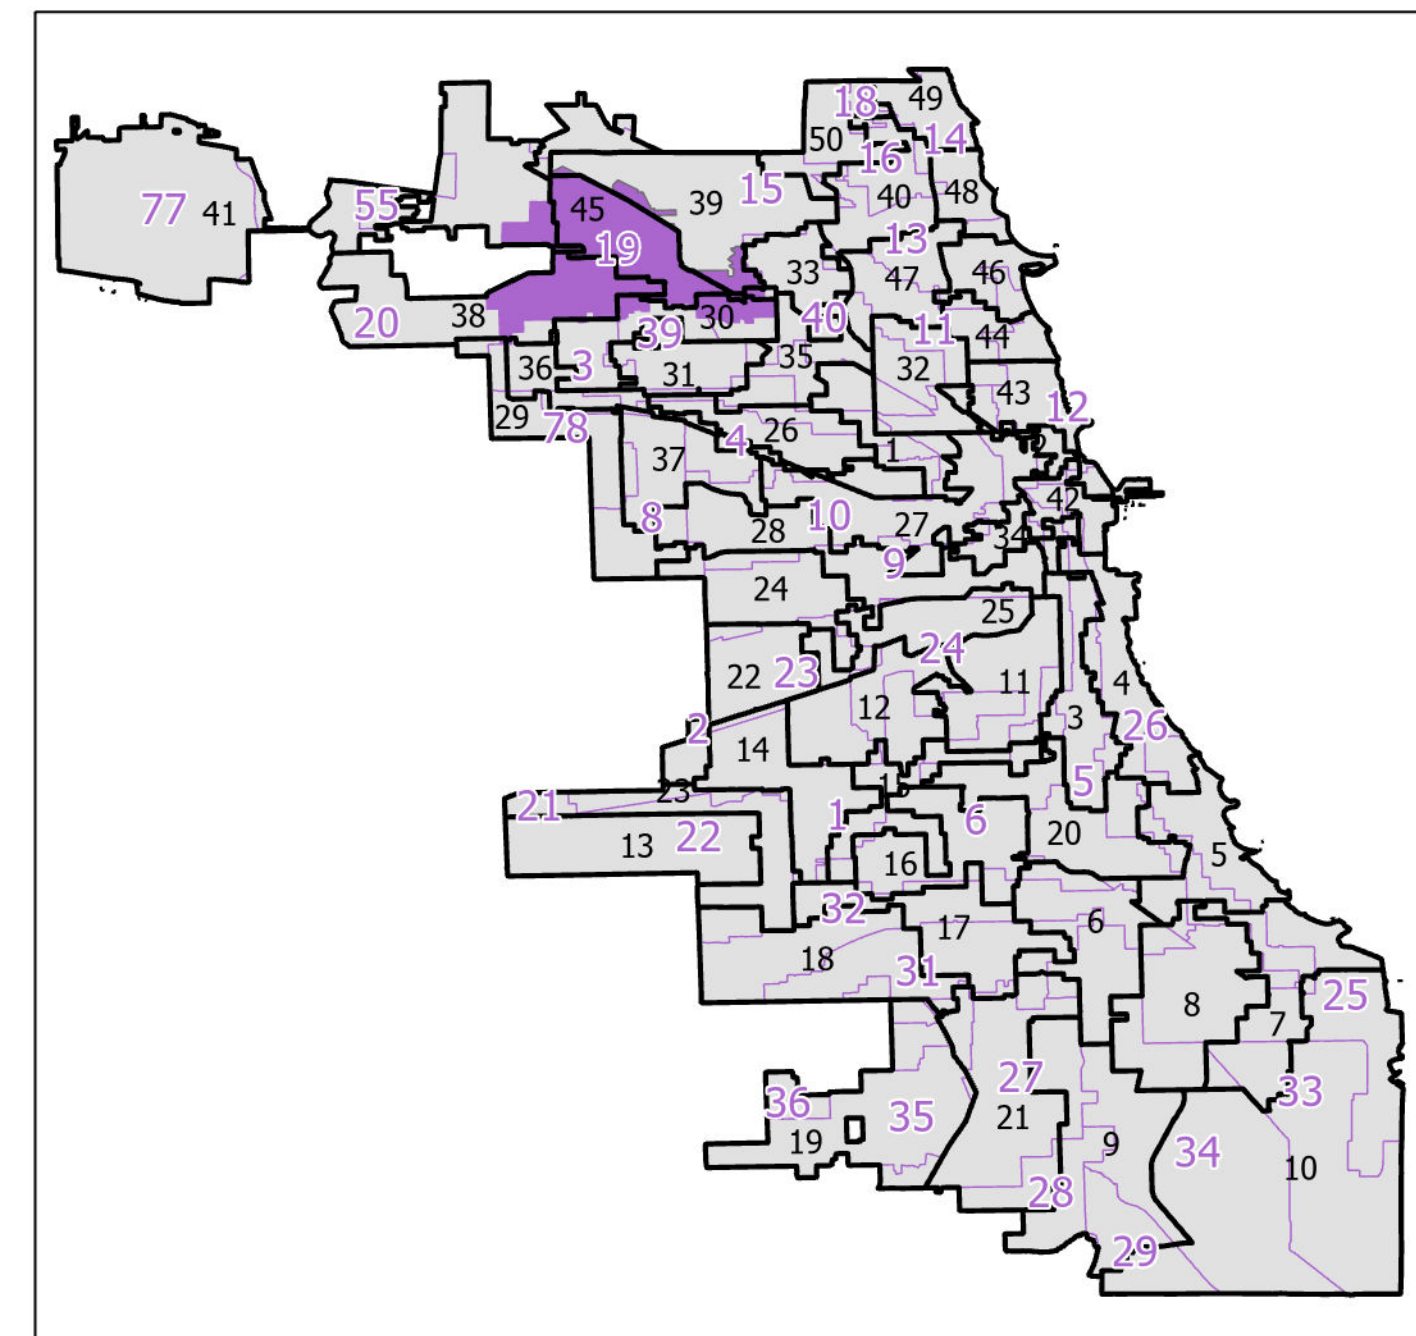

19th District State House

Lying wholly or partially within the jurisdiction of the Board of Election Commissioners

These district maps are current as of December 28, 2021 and are subject to change due to pending litigation and/or future legislation, referenda or corrections. Please check periodically for updated maps

Legend

- State House District
- Chicago Wards
- Chicago Boundary

Board of Elections - City of Chicago
 69 W Washington, Suite 600, Chicago, IL 60602
 312-269-7900
www.chicagoelections.gov