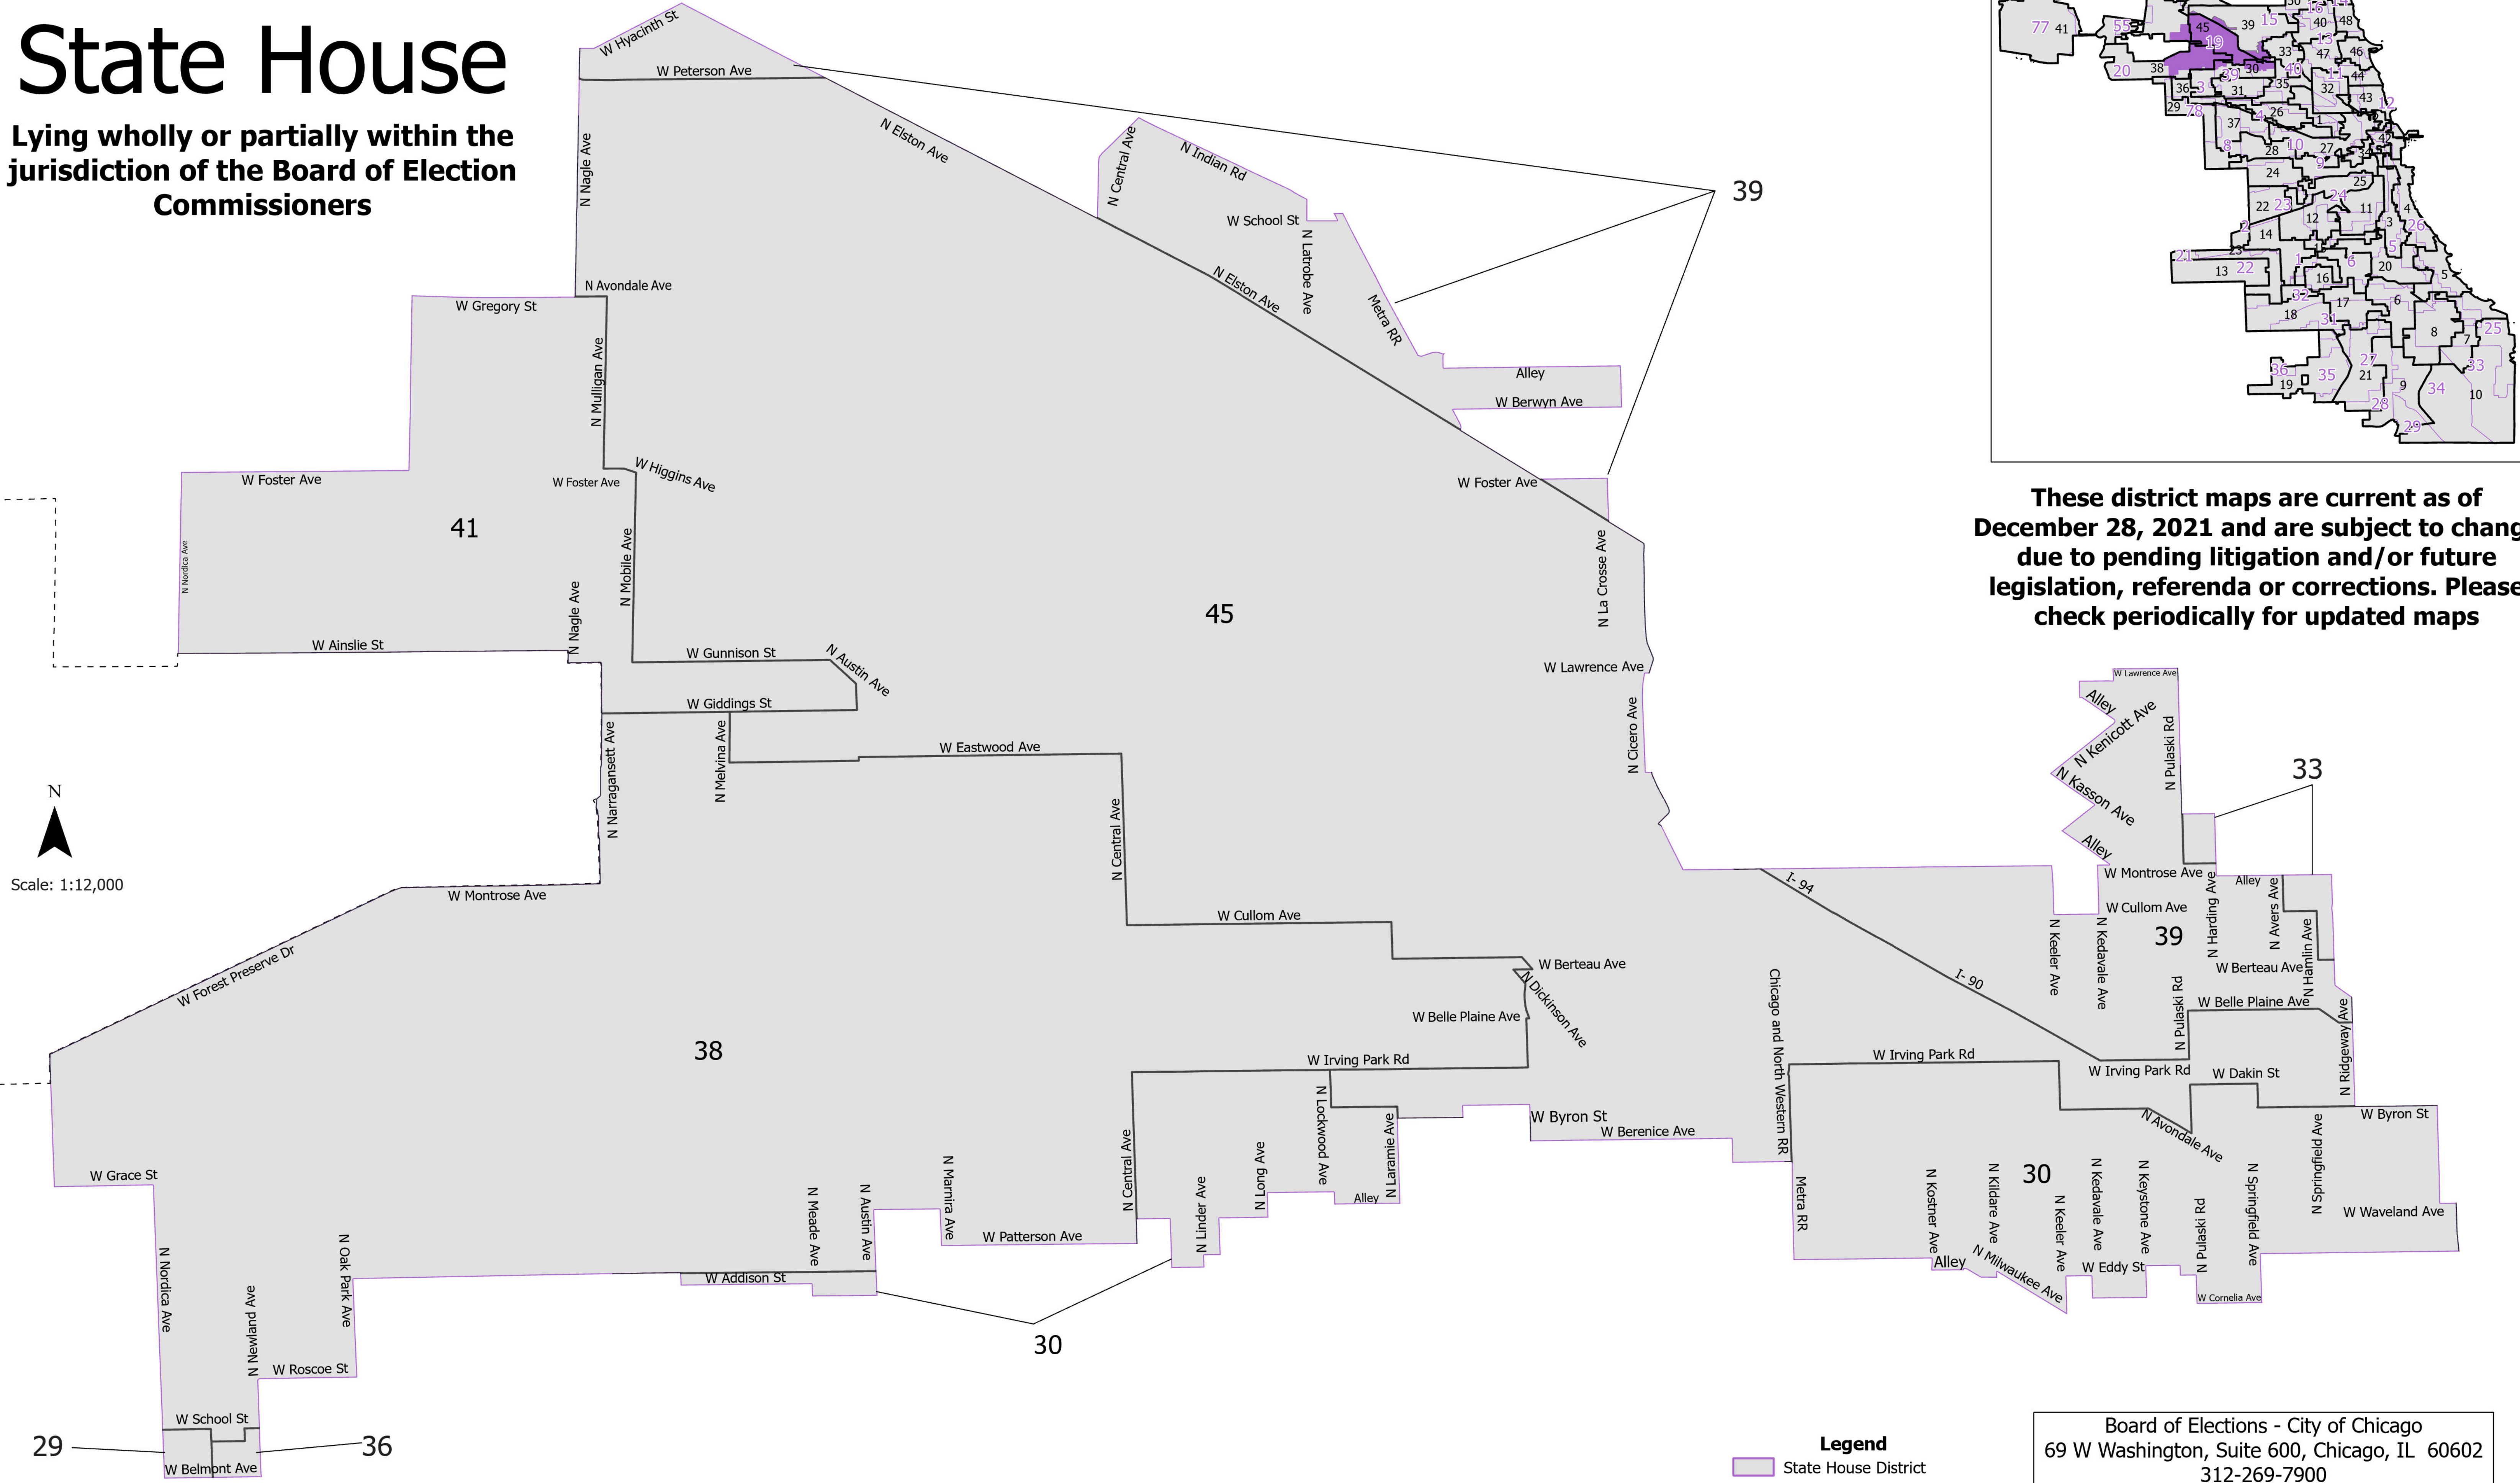

19th District State House

Lying wholly or partially within the jurisdiction of the Board of Election Commissioners

These district maps are current as of December 28, 2021 and are subject to change due to pending litigation and/or future legislation, referenda or corrections. Please check periodically for updated maps

Legend

- State House District
- Chicago Wards
- Chicago Boundary

Board of Elections - City of Chicago
 69 W Washington, Suite 600, Chicago, IL 60602
 312-269-7900
www.chicagoelections.gov