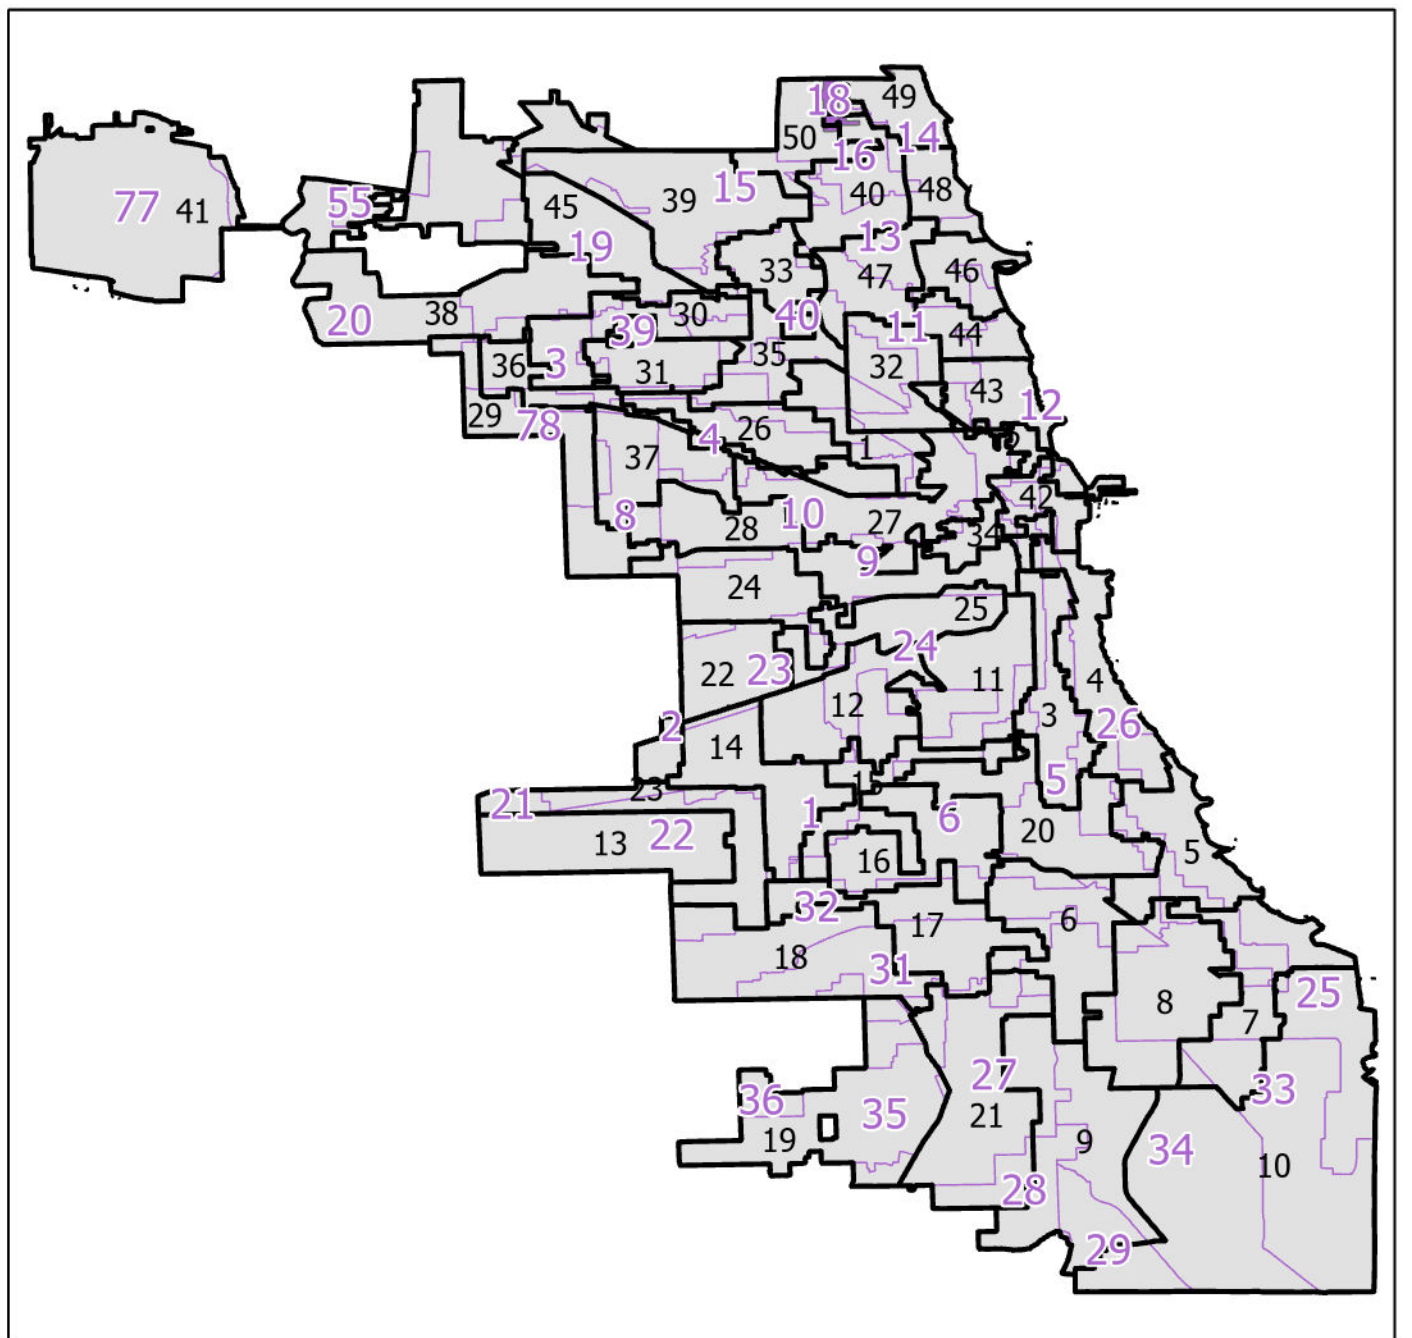

18th District State House

Lying wholly or partially within the jurisdiction of the Board of Election Commissioners

These district maps are current as of December 28, 2021 and are subject to change due to pending litigation and/or future legislation, referenda or corrections. Please check periodically for updated maps

- Legend**
- State House District
 - Chicago Wards
 - Chicago Boundary

Board of Elections - City of Chicago
69 W Washington, Suite 600, Chicago, IL 60602
312-269-7900
www.chicagoelections.gov

N
Scale: 1:4,000