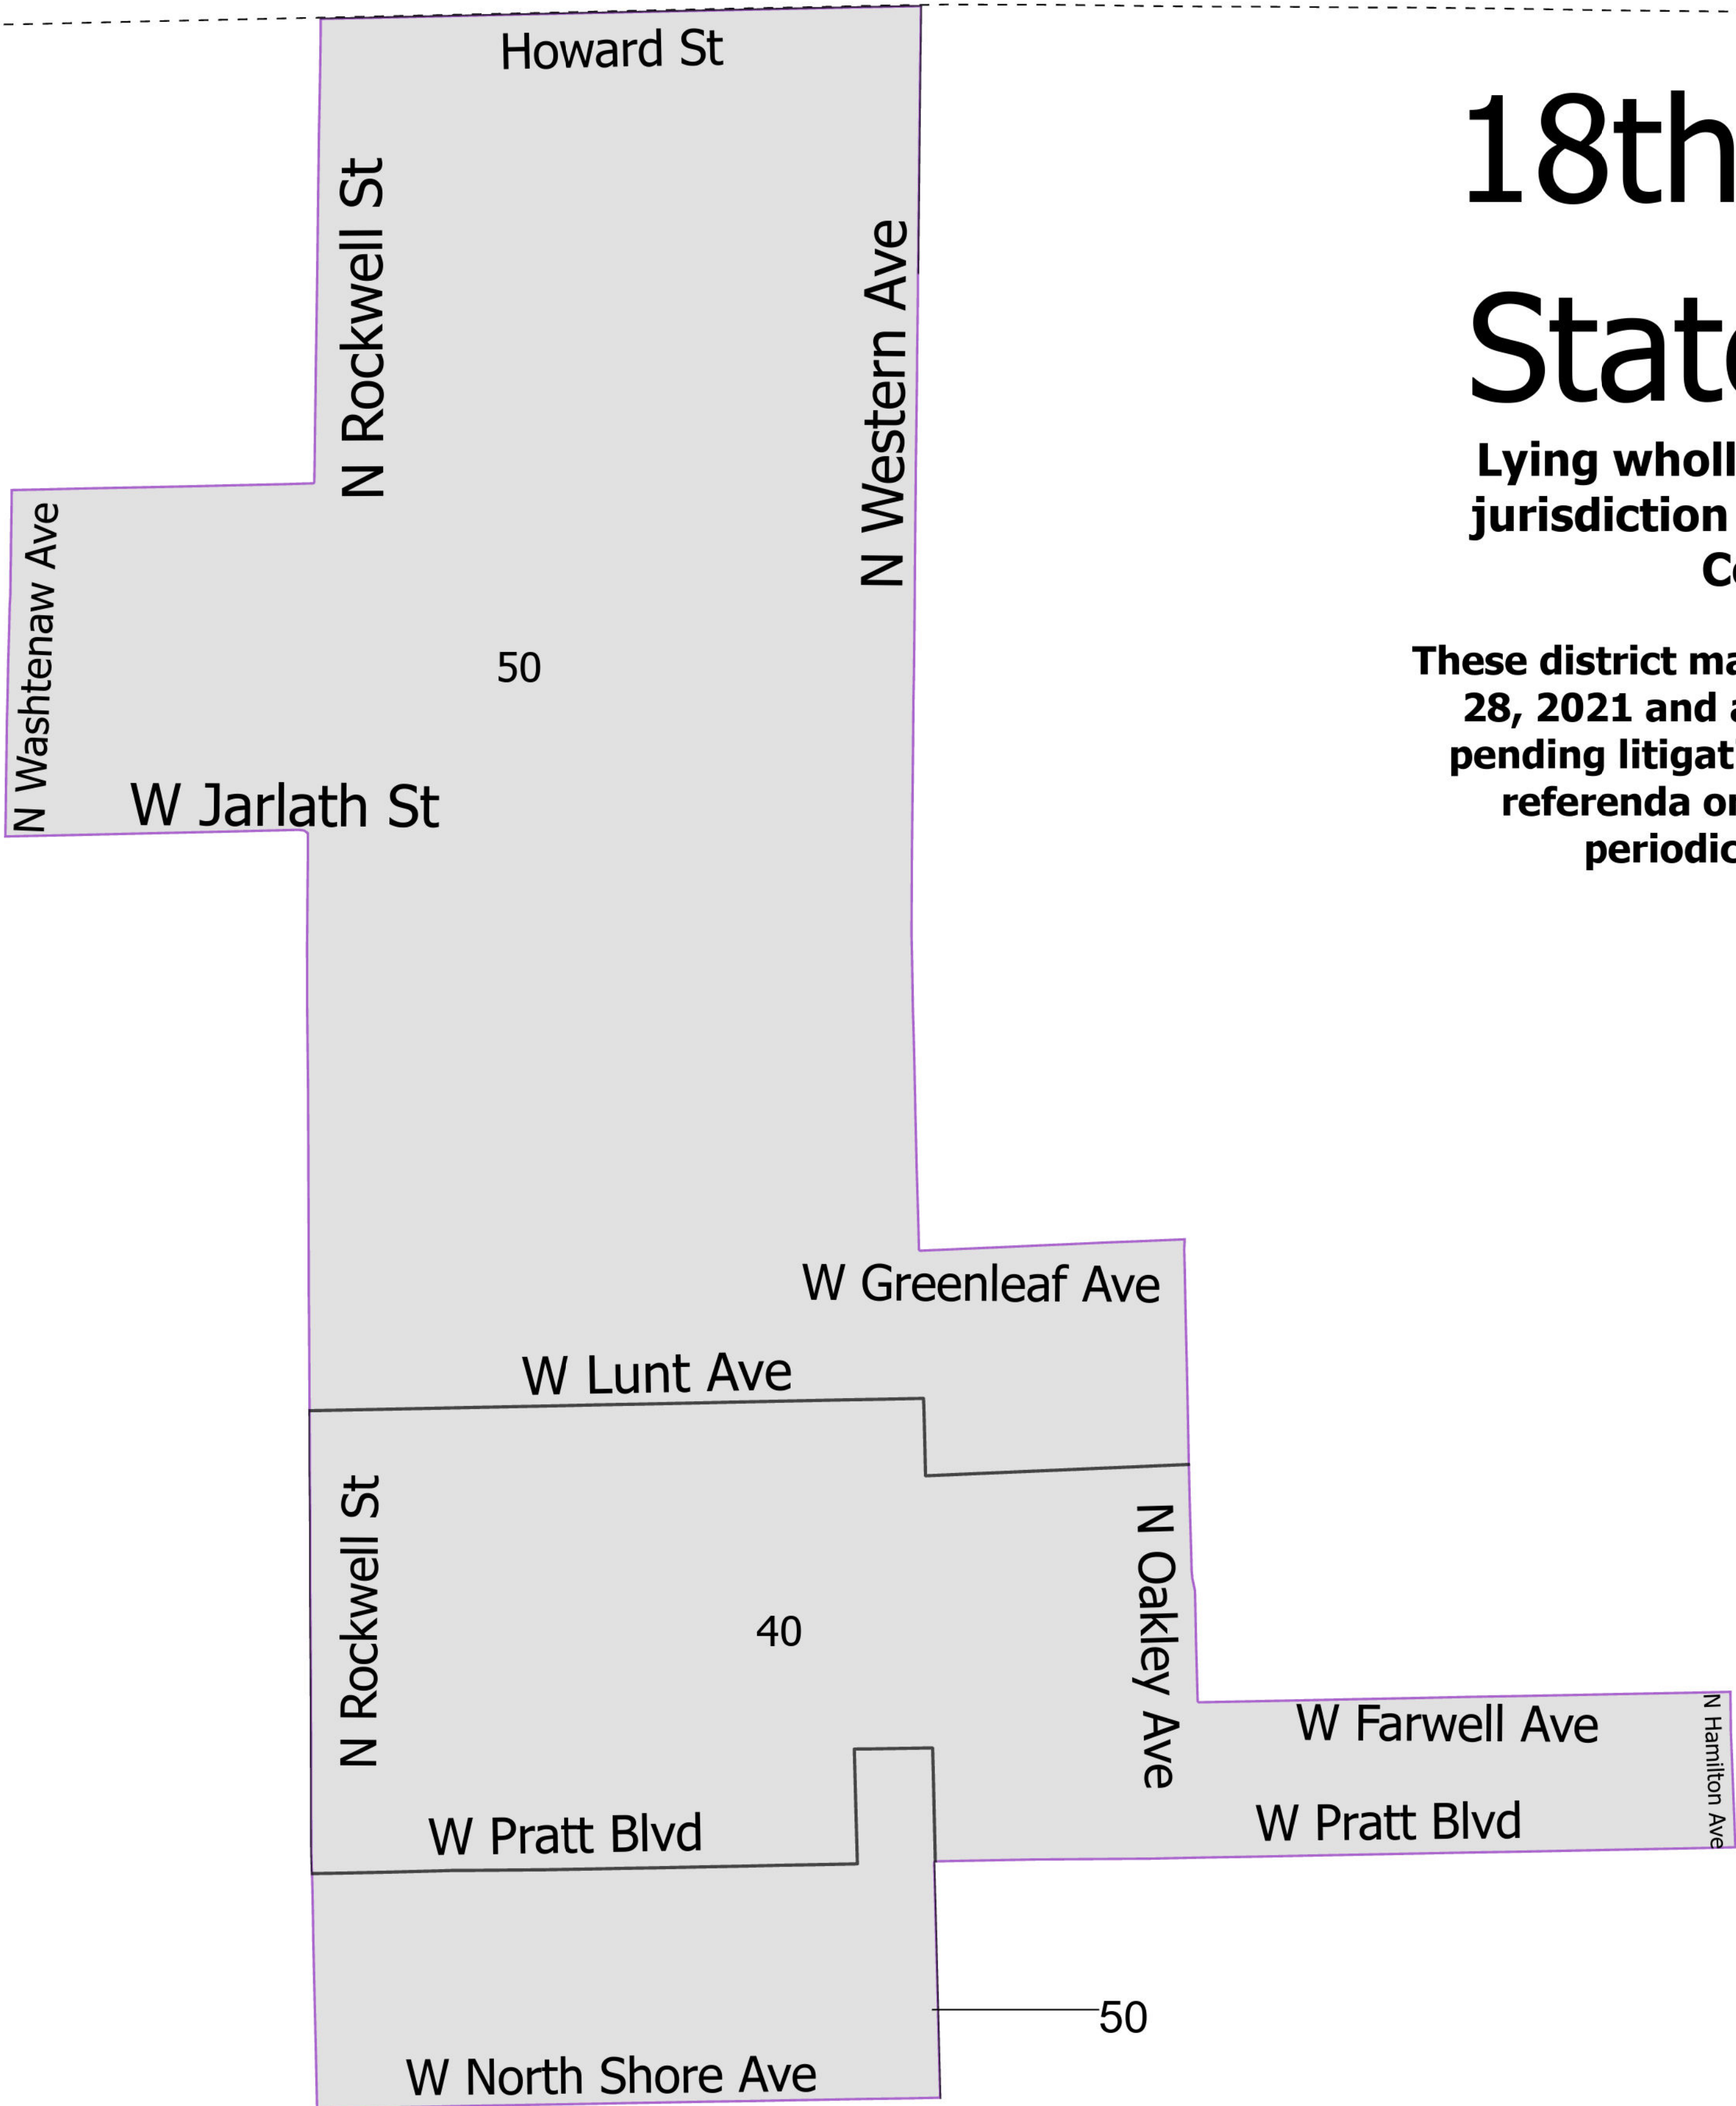

18th District State House

Lying wholly or partially within the jurisdiction of the Board of Election Commissioners

These district maps are current as of December 28, 2021 and are subject to change due to pending litigation and/or future legislation, referenda or corrections. Please check periodically for updated maps

- Legend**
- State House District
 - Chicago Wards
 - Chicago Boundary

Board of Elections - City of Chicago
69 W Washington, Suite 600, Chicago, IL 60602
312-269-7900
www.chicagoelections.gov

N
Scale: 1:4,000