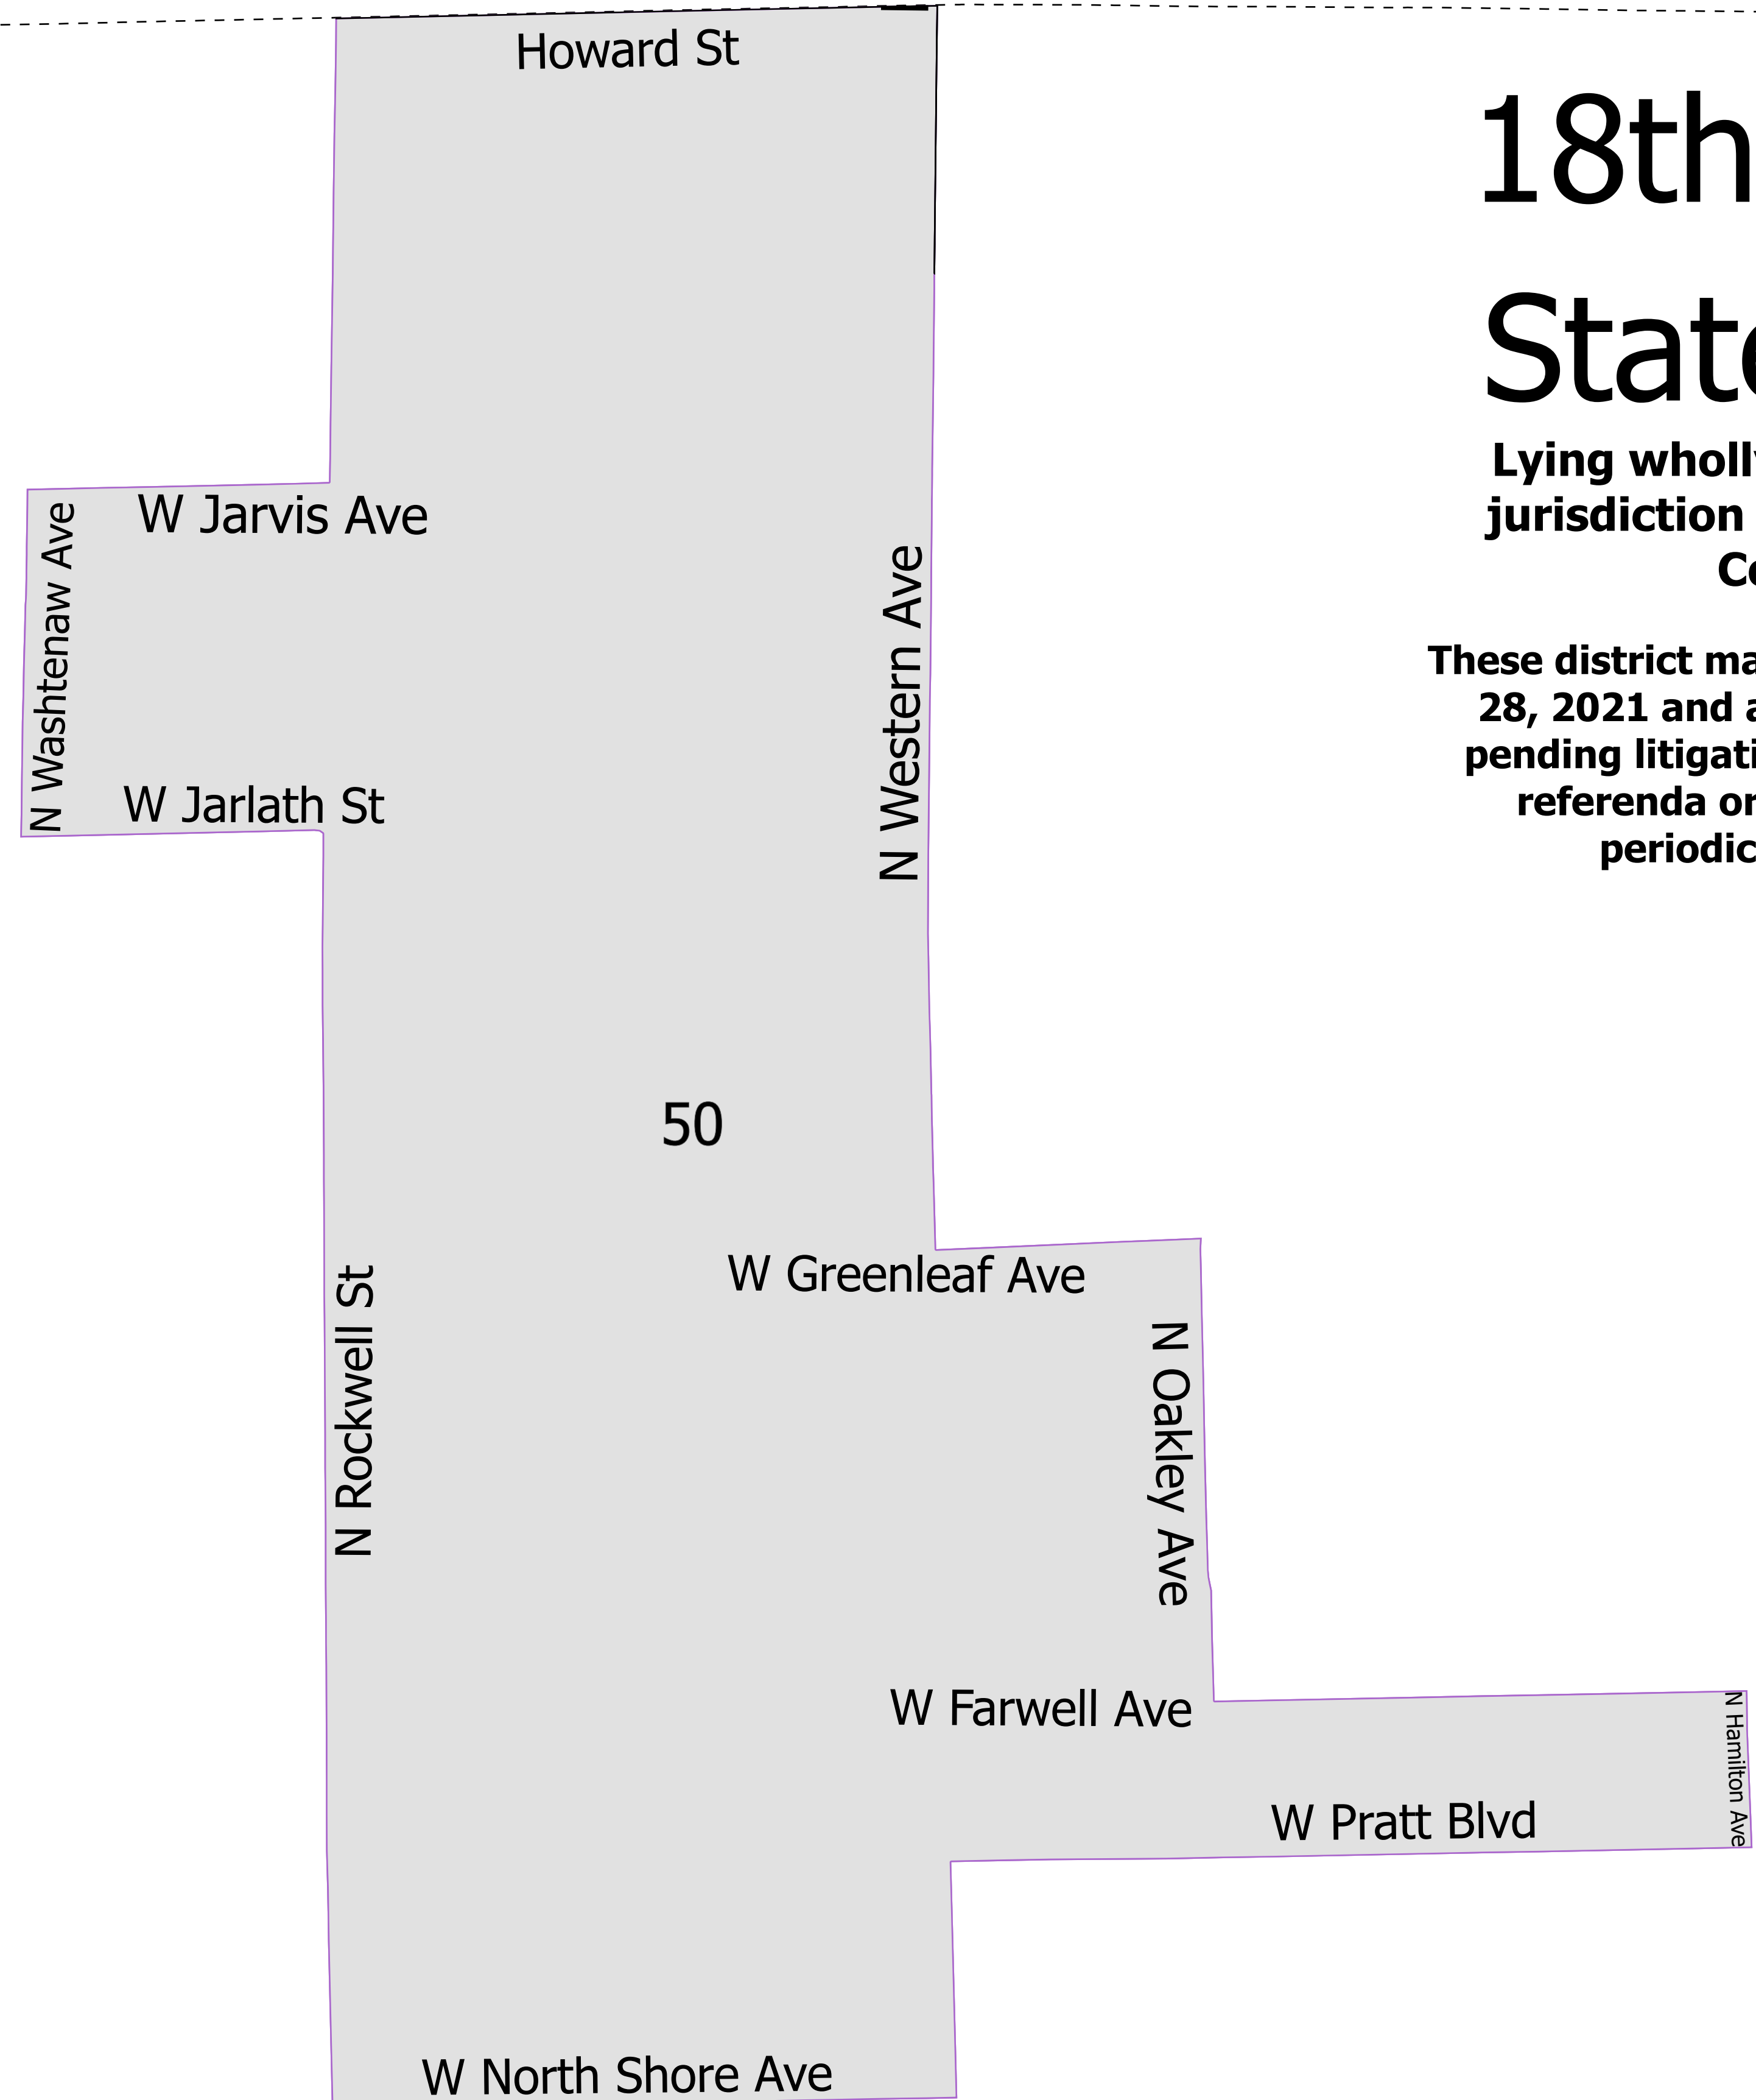

# 18th District State House

Lying wholly or partially within the jurisdiction of the Board of Election Commissioners

These district maps are current as of December 28, 2021 and are subject to change due to pending litigation and/or future legislation, referenda or corrections. Please check periodically for updated maps

- Legend**
- State House District
  - Chicago Wards 2015
  - Chicago Boundary

Board of Elections - City of Chicago  
69 W Washington, Suite 600, Chicago, IL 60602  
312-269-7900  
[www.chicagoelections.gov](http://www.chicagoelections.gov)

Scale: 1:4,000