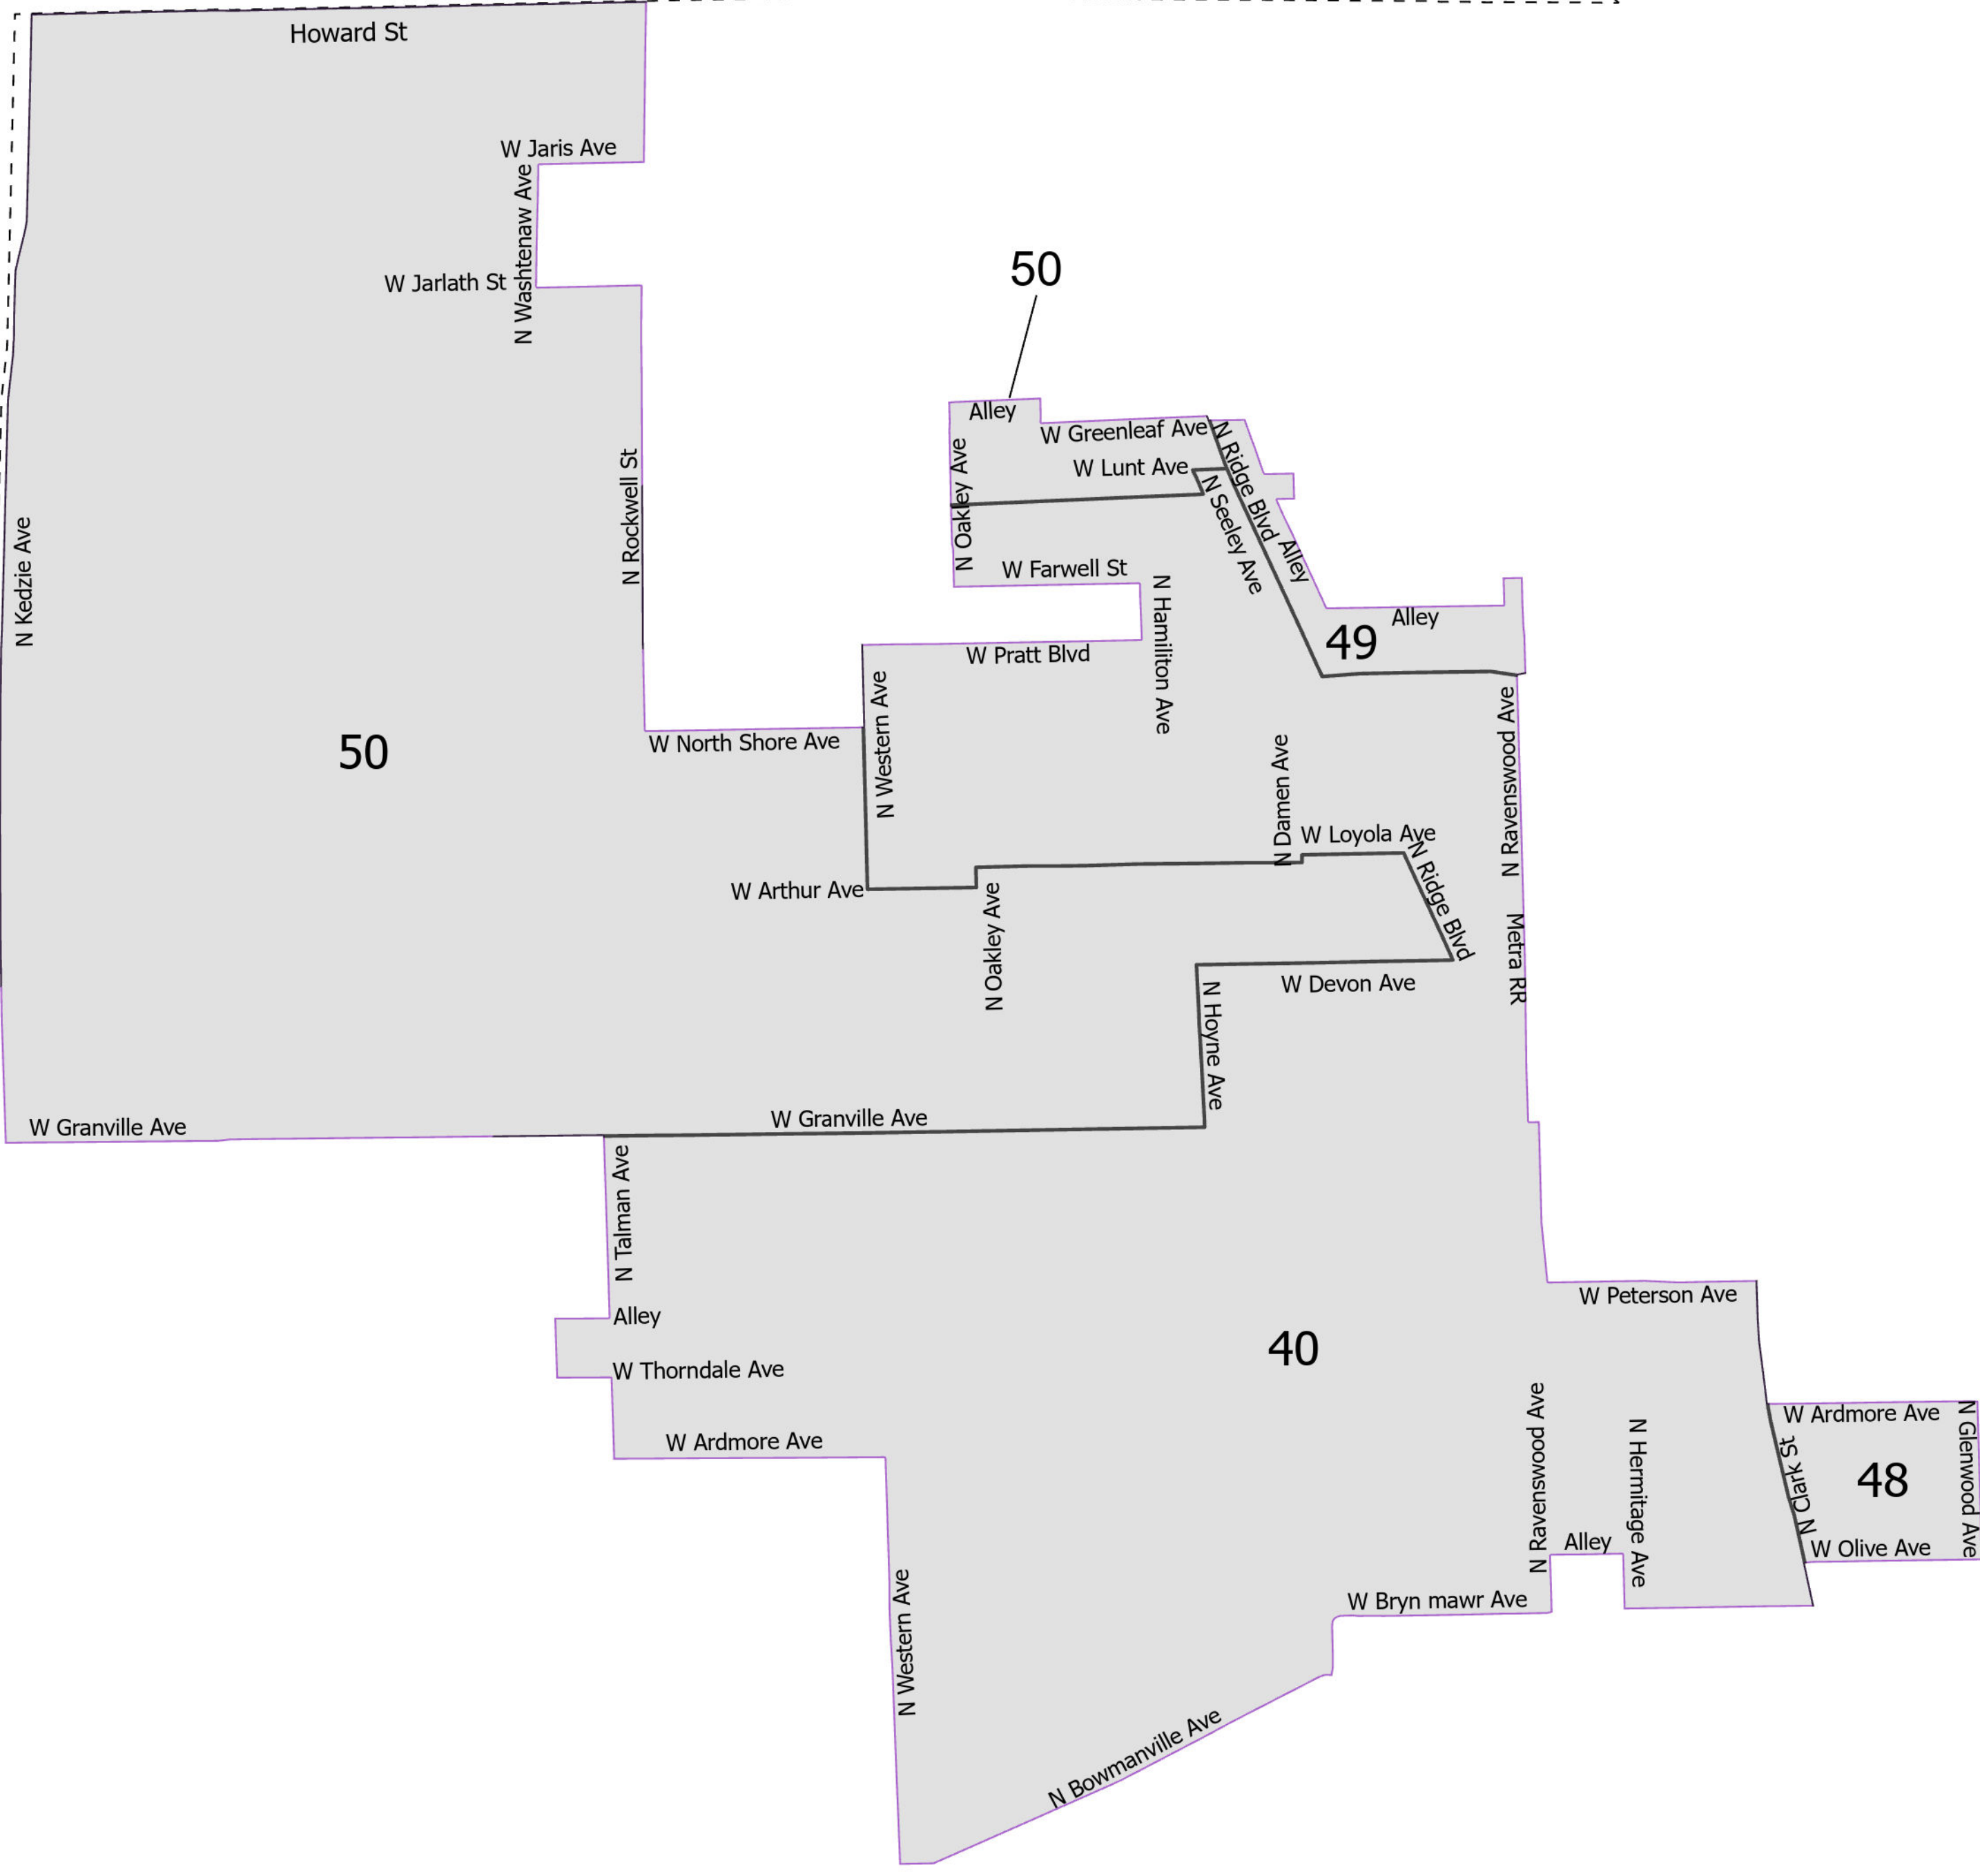

# 16th District State House

Lying wholly or partially within the jurisdiction of the Board of Election Commissioners

These district maps are current as of December 28, 2021 and are subject to change due to pending litigation and/or future legislation, referenda or corrections. Please check periodically for updated maps

Scale: 1:13,000

- Legend**
- State House District
  - Chicago Wards
  - Chicago Boundary

Board of Elections - City of Chicago  
 69 W Washington, Suite 600, Chicago, IL 60602  
 312-269-7900  
[www.chicagoelections.gov](http://www.chicagoelections.gov)