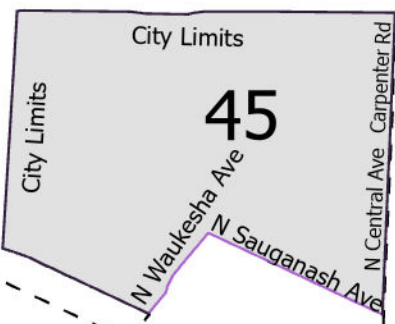

# 16th District State House

Lying wholly or partially within the jurisdiction of the Board of Election Commissioners

These district maps are current as of December 28, 2021 and are subject to change due to pending litigation and/or future legislation, referenda or corrections. Please check periodically for updated maps

Scale: 1:13,000

- Legend**
- State House District
  - Chicago Wards
  - Chicago Boundary

Board of Elections - City of Chicago  
 69 W Washington, Suite 600, Chicago, IL 60602  
 312-269-7900  
[www.chicagoelections.gov](http://www.chicagoelections.gov)