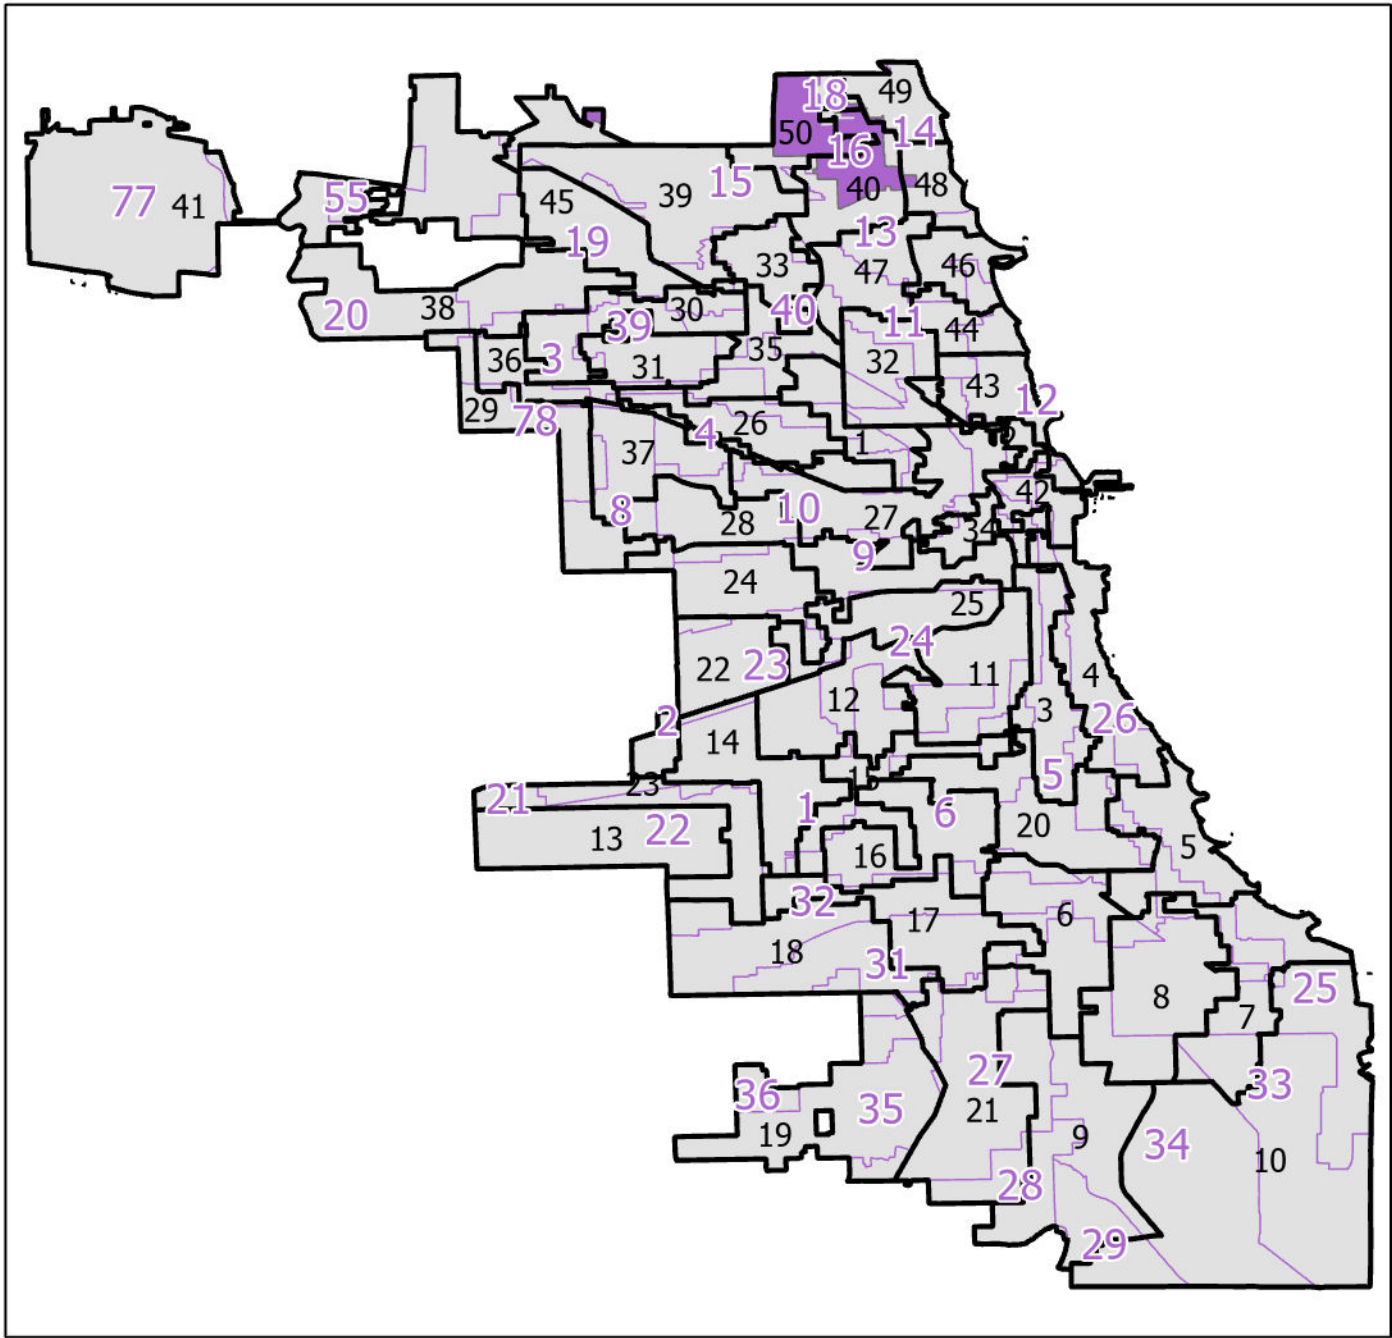

# 16th District State House

Lying wholly or partially within the jurisdiction of the Board of Election Commissioners

These district maps are current as of December 28, 2021 and are subject to change due to pending litigation and/or future legislation, referenda or corrections. Please check periodically for updated maps

Scale: 1:13,000

- Legend**
- State House District
  - Chicago Wards
  - Chicago Boundary

Board of Elections - City of Chicago  
 69 W Washington, Suite 600, Chicago, IL 60602  
 312-269-7900  
[www.chicagoelections.gov](http://www.chicagoelections.gov)