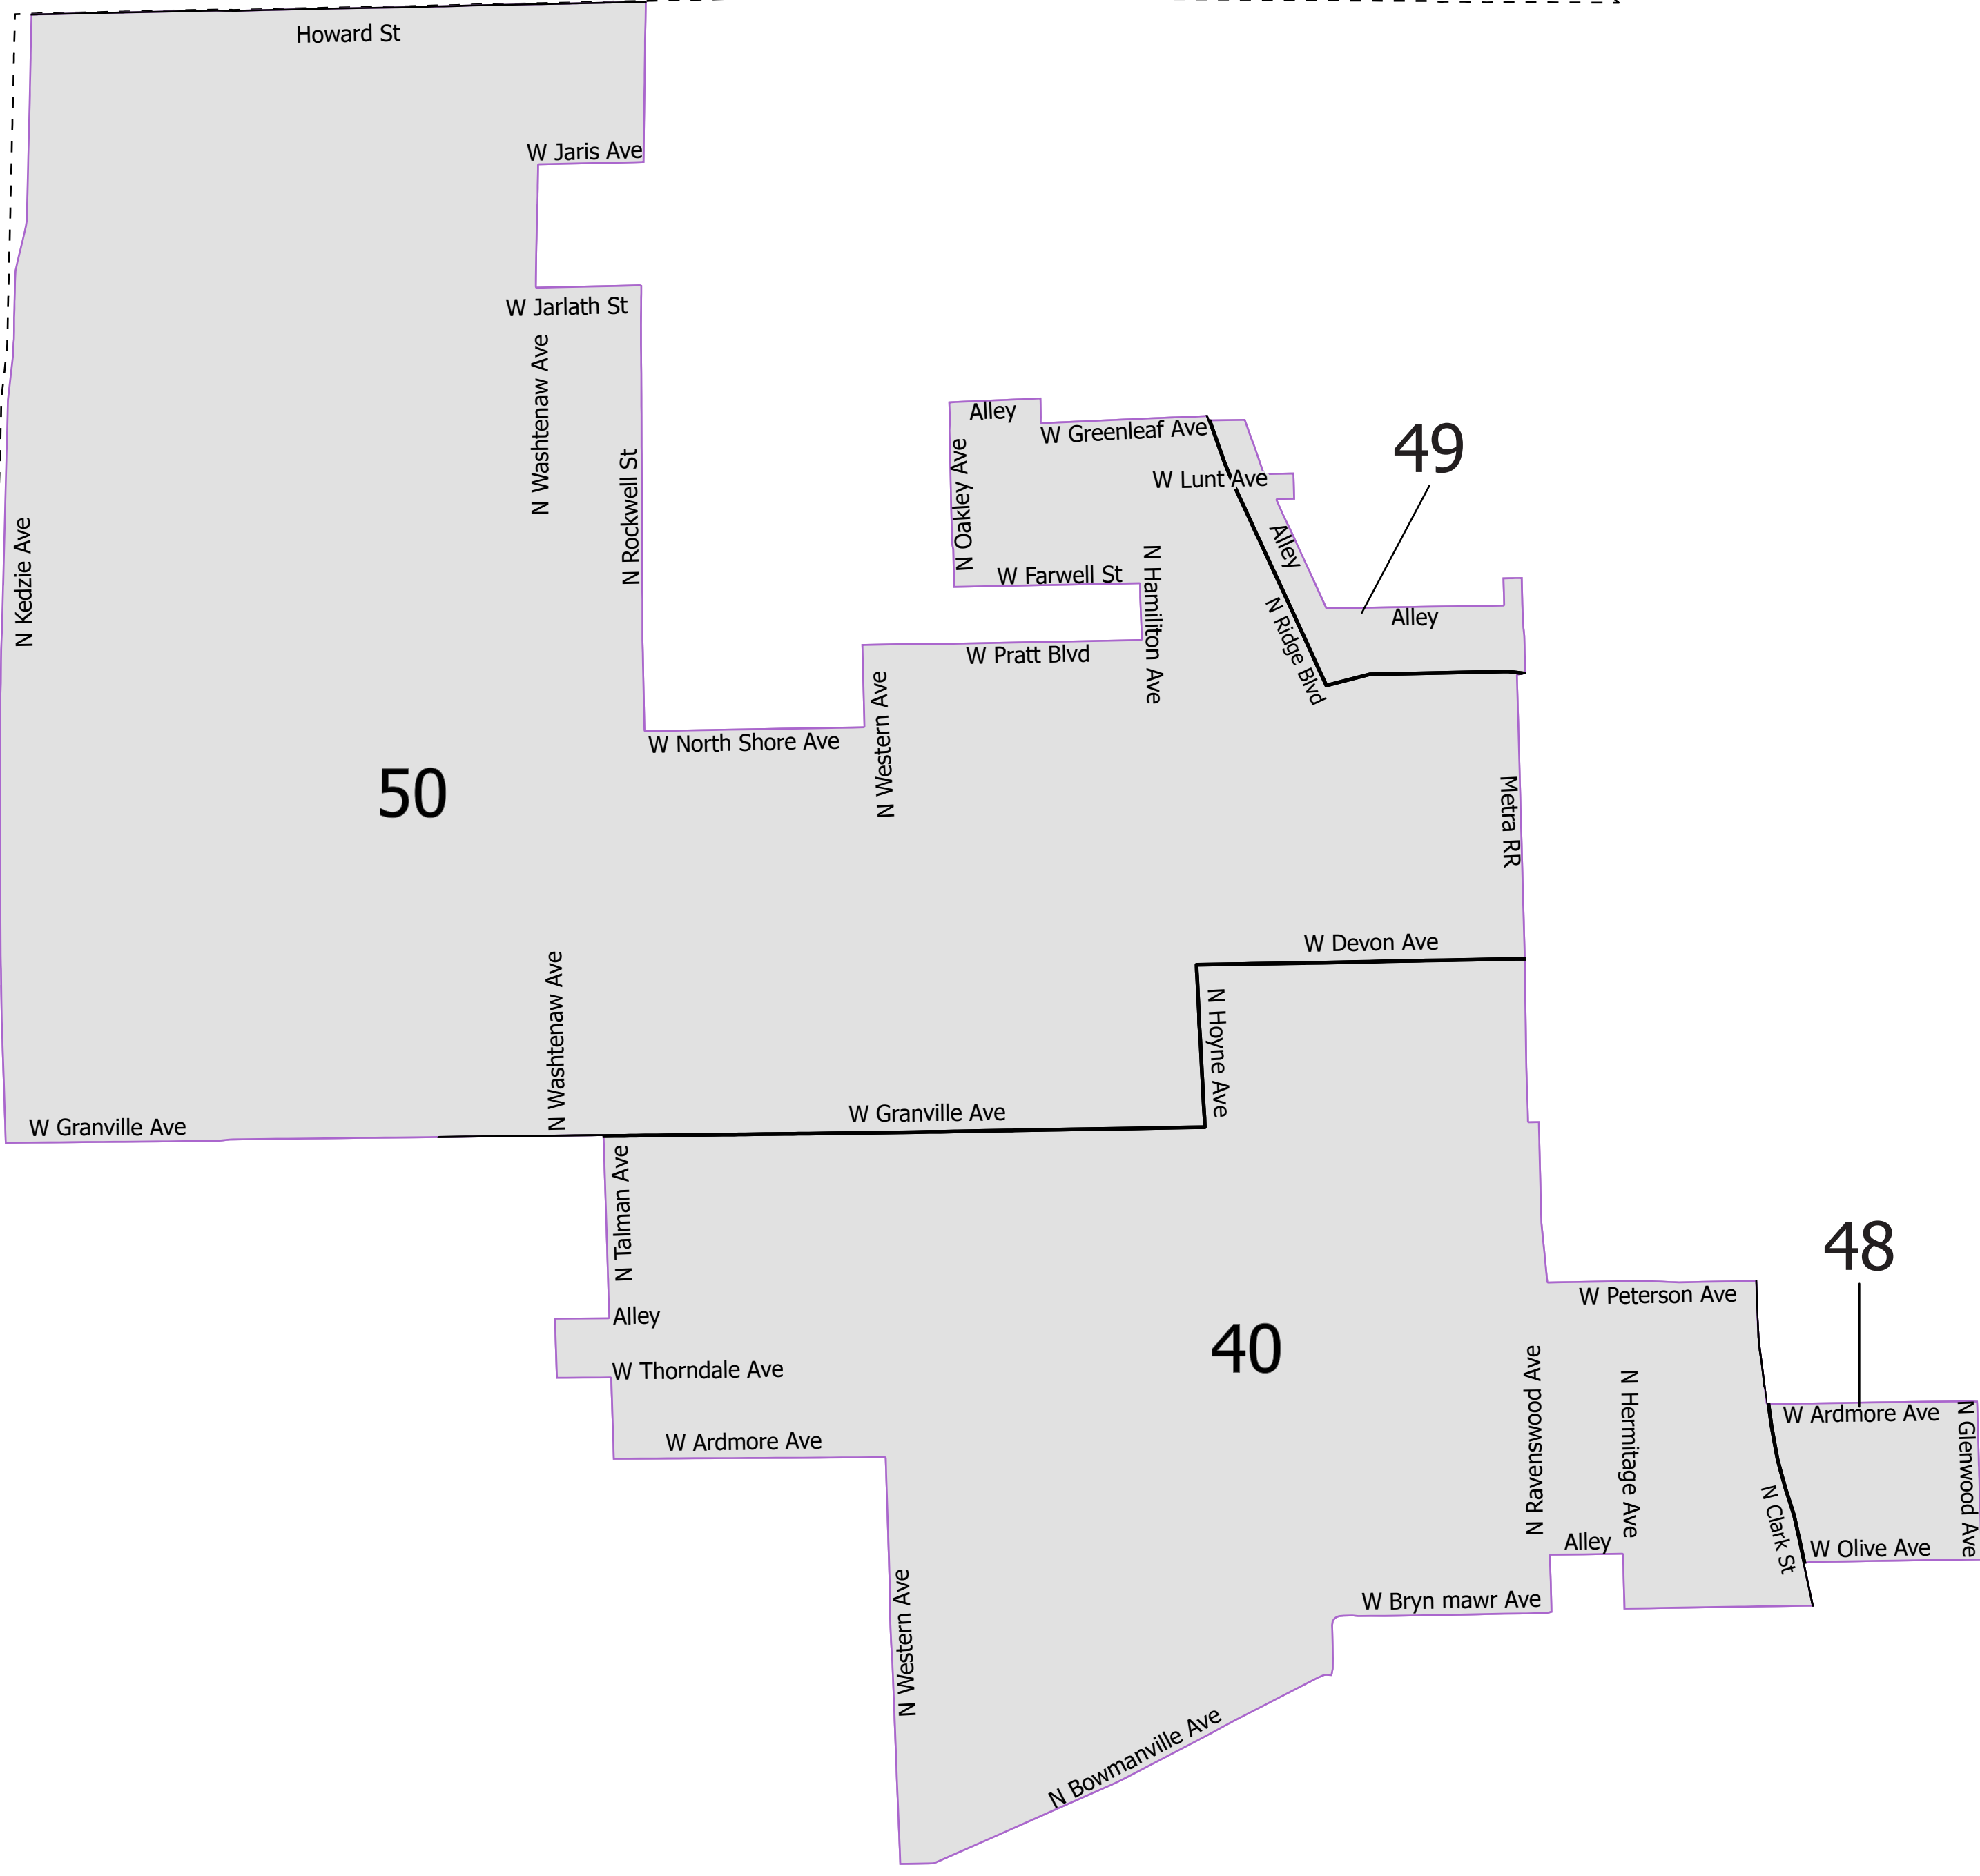

16th District State House

Lying wholly or partially within the jurisdiction of the Board of Election Commissioners

These district maps are current as of December 28, 2021 and are subject to change due to pending litigation and/or future legislation, referenda or corrections. Please check periodically for updated maps

Scale: 1:13,000

Date Printed: 12/13/2021 1:01 PM

- Legend**
- State House District
 - Chicago Wards 2015
 - Chicago Boundary

Board of Elections - City of Chicago
 69 W Washington, Suite 600, Chicago, IL 60602
 312-269-7900
www.chicagoelections.gov