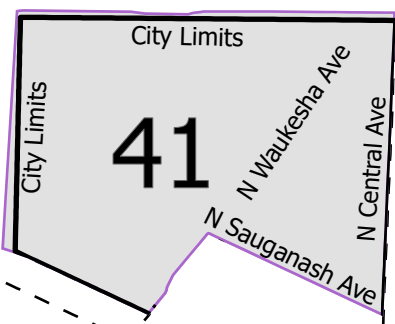

16th District State House

Lying wholly or partially within the jurisdiction of the Board of Election Commissioners

These district maps are current as of December 28, 2021 and are subject to change due to pending litigation and/or future legislation, referenda or corrections. Please check periodically for updated maps

Scale: 1:13,000

Date Printed: 12/13/2021 1:01 PM

- Legend**
- State House District
 - Chicago Wards 2015
 - Chicago Boundary

Board of Elections - City of Chicago
 69 W Washington, Suite 600, Chicago, IL 60602
 312-269-7900
www.chicagoelections.gov