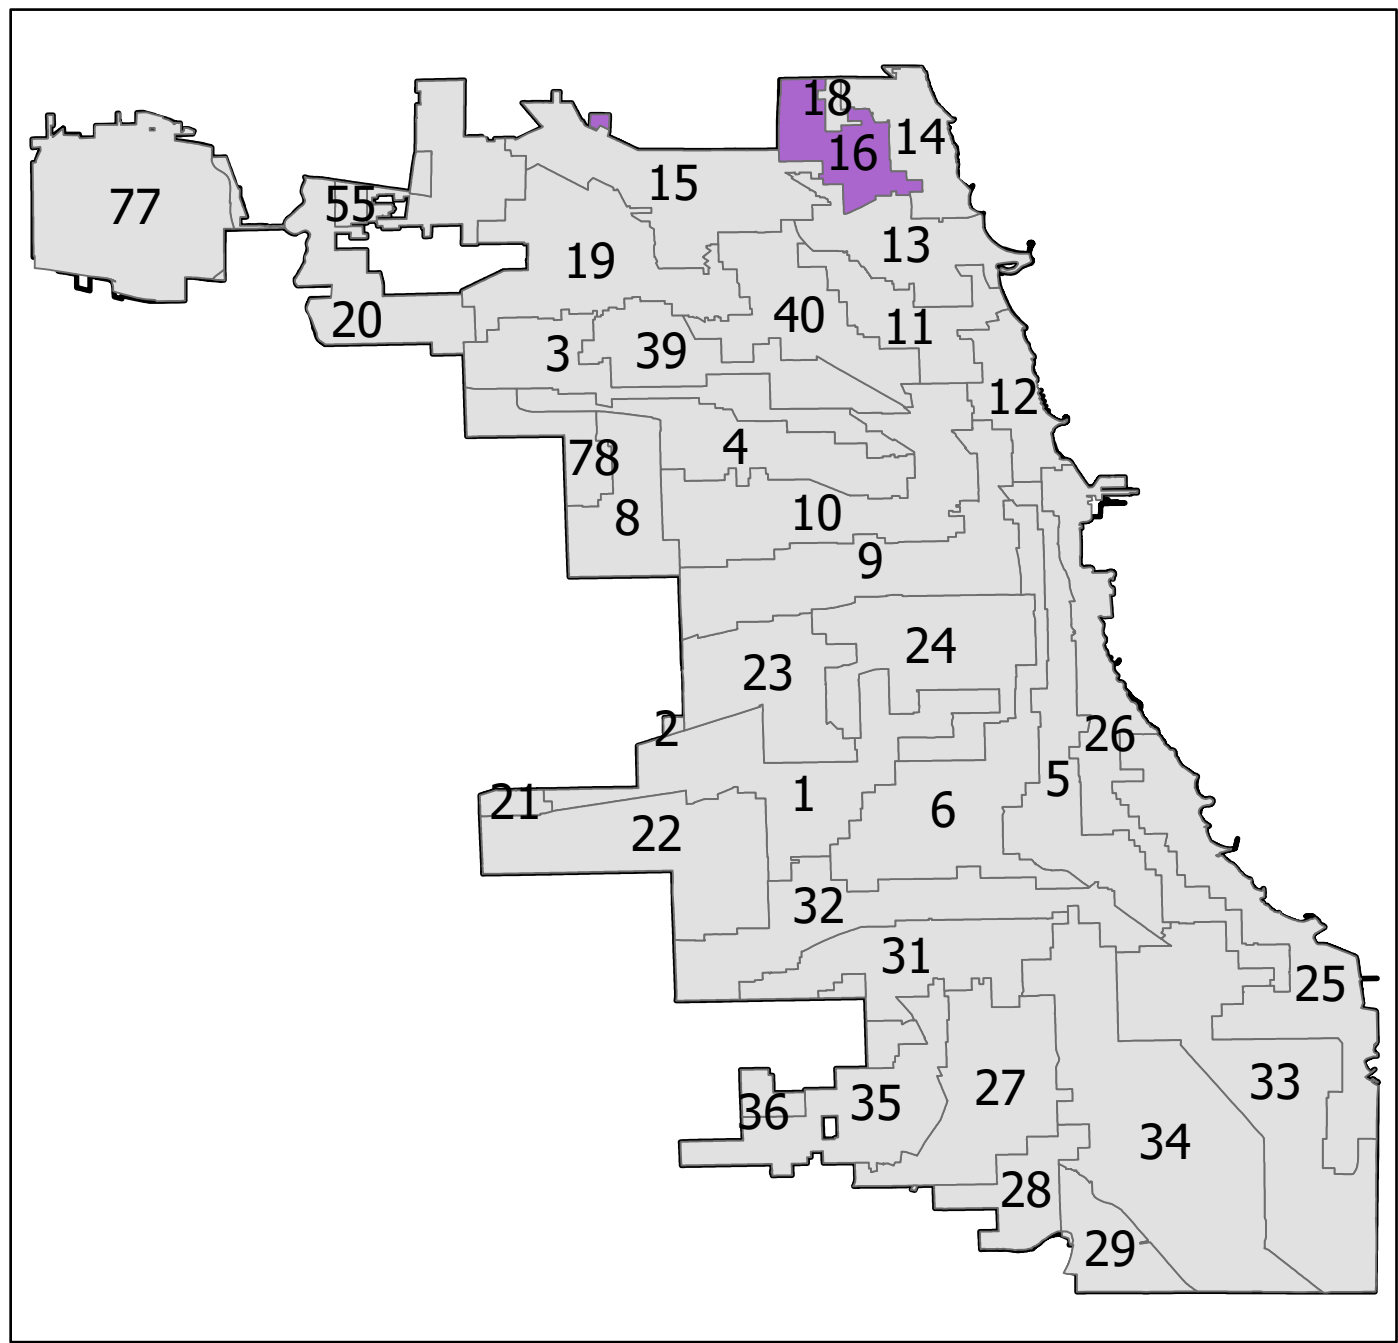

16th District State House

Lying wholly or partially within the jurisdiction of the Board of Election Commissioners

These district maps are current as of December 28, 2021 and are subject to change due to pending litigation and/or future legislation, referenda or corrections. Please check periodically for updated maps

Scale: 1:13,000

Date Printed: 12/13/2021 1:01 PM

- Legend**
- State House District
 - Chicago Wards 2015
 - Chicago Boundary

Board of Elections - City of Chicago
 69 W Washington, Suite 600, Chicago, IL 60602
 312-269-7900
www.chicagoelections.gov