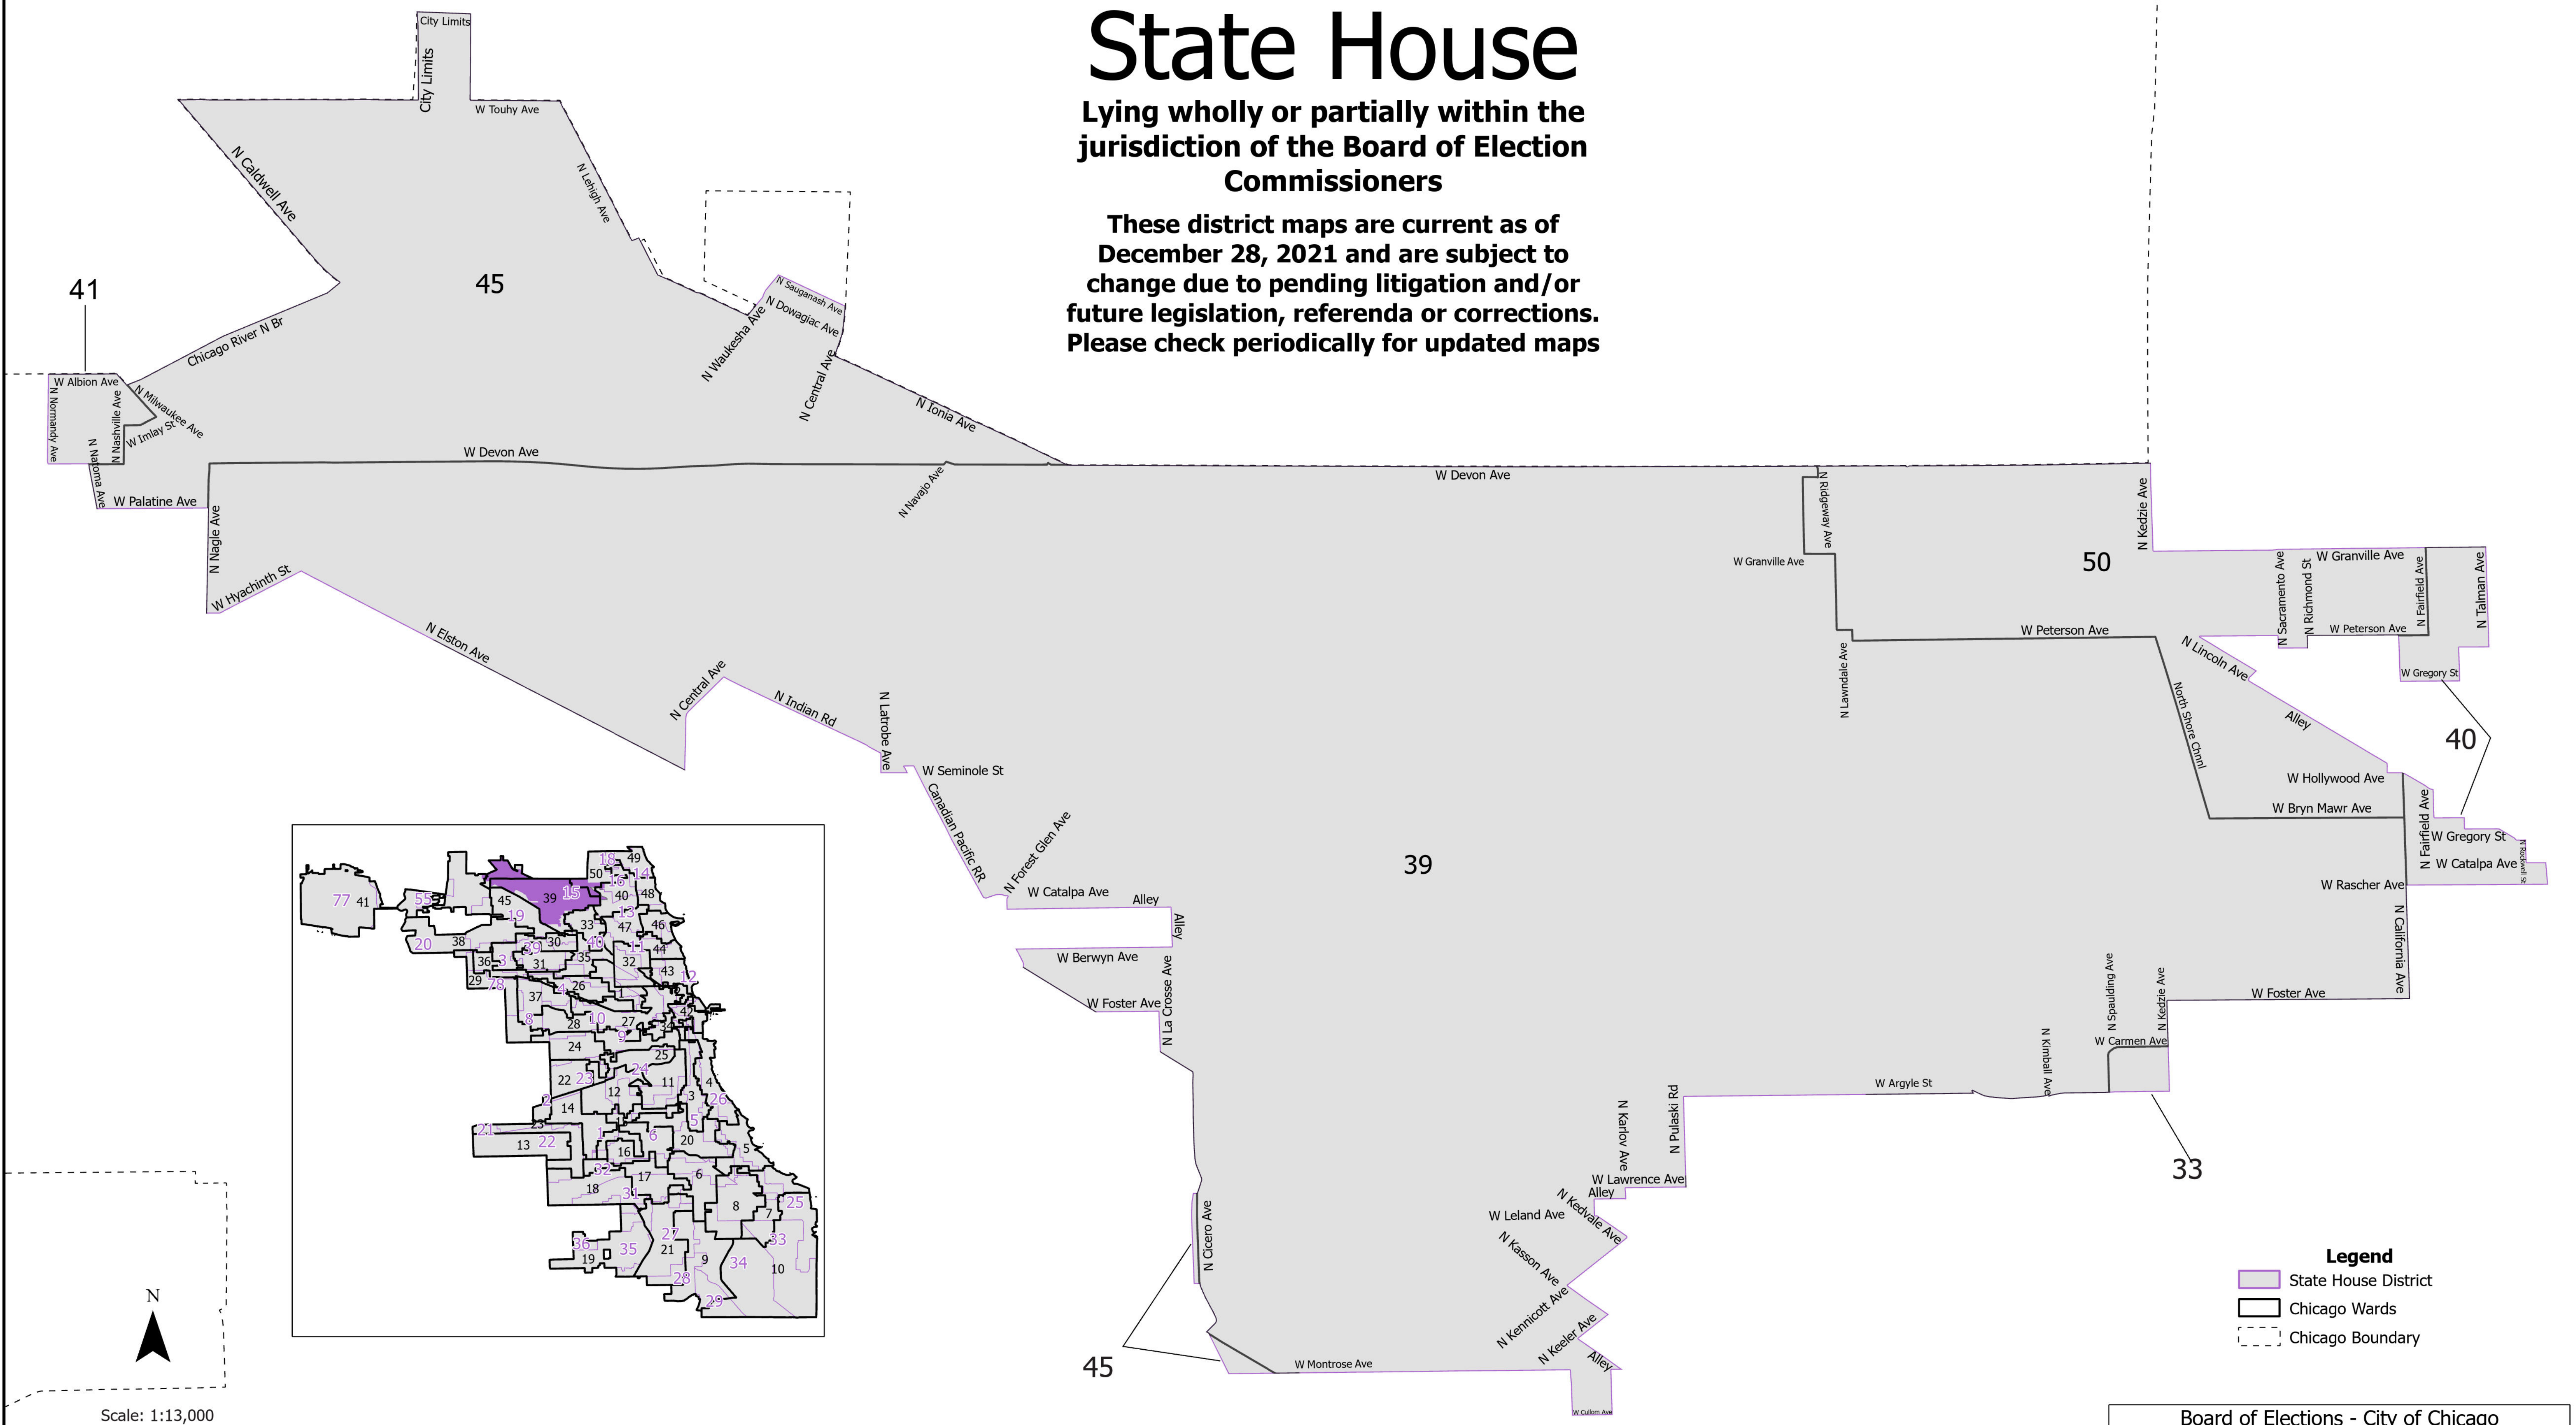

# 15th District State House

Lying wholly or partially within the jurisdiction of the Board of Election Commissioners

These district maps are current as of December 28, 2021 and are subject to change due to pending litigation and/or future legislation, referenda or corrections. Please check periodically for updated maps

- Legend**
- State House District
  - Chicago Wards
  - Chicago Boundary

Board of Elections - City of Chicago  
 69 W Washington, Suite 600, Chicago, IL 60602  
 312-269-7900  
[www.chicagoelections.gov](http://www.chicagoelections.gov)

Scale: 1:13,000