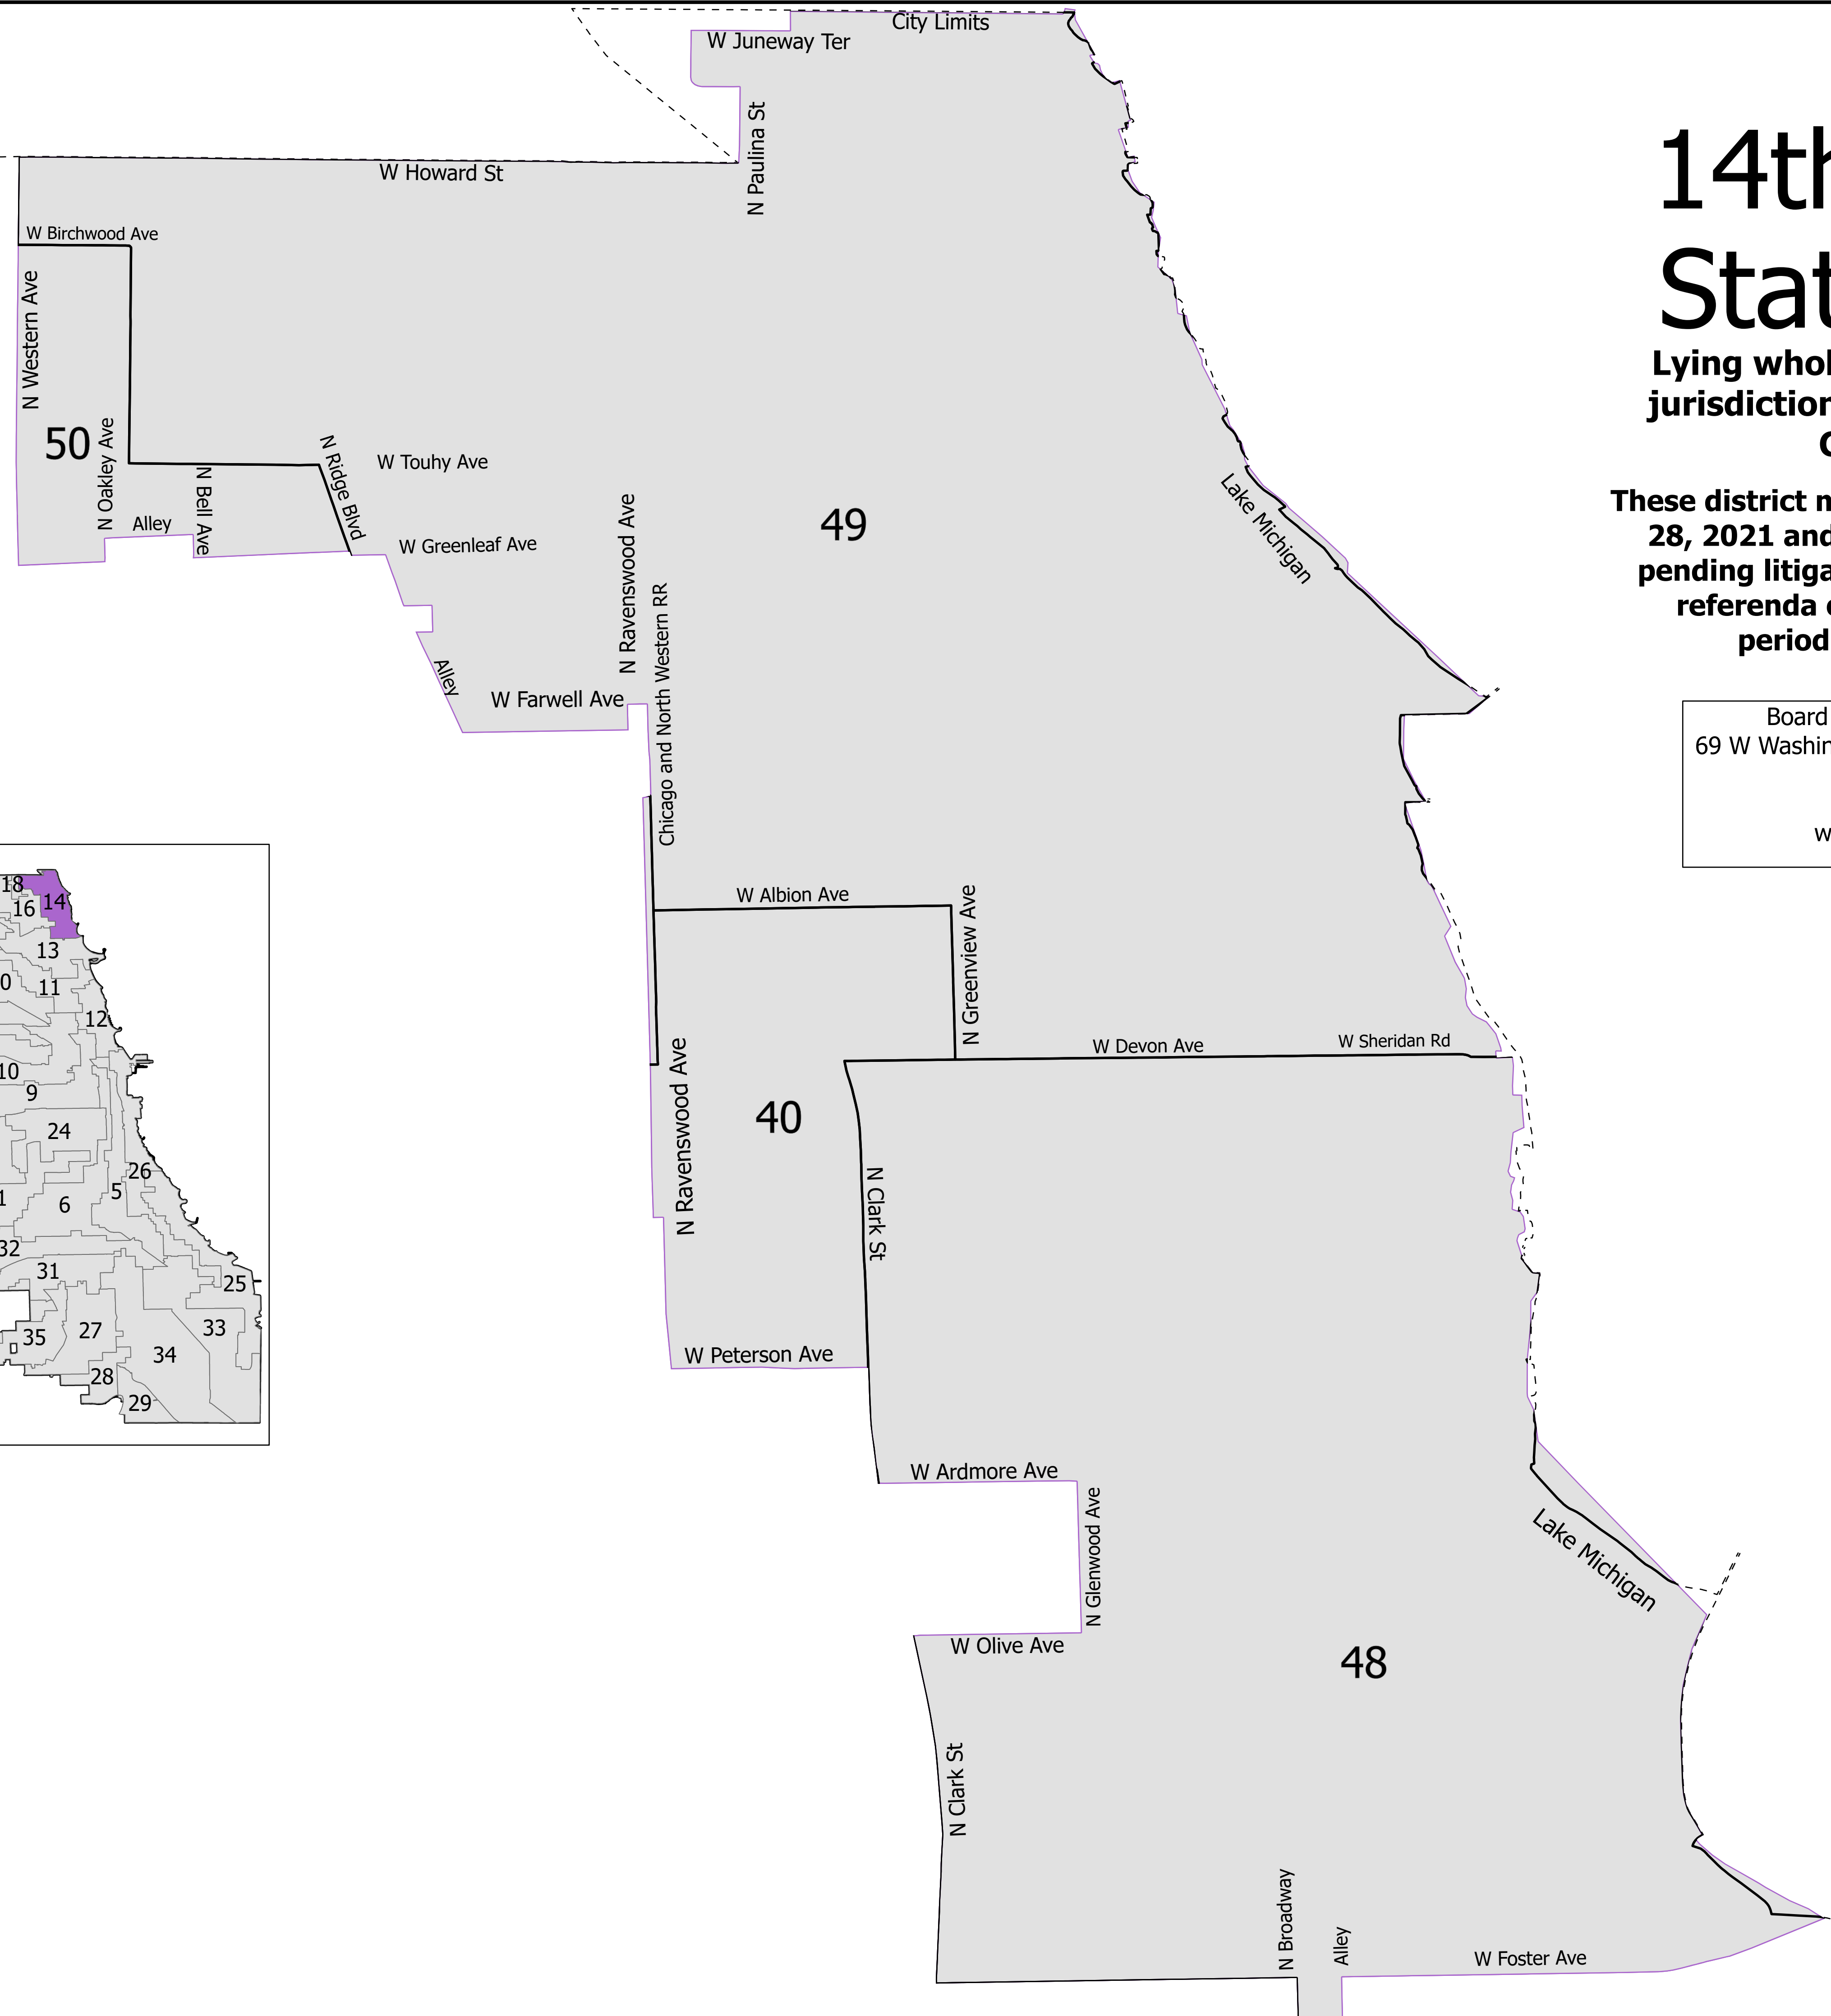

14th District State House

Lying wholly or partially within the
jurisdiction of the Board of Election
Commissioners

These district maps are current as of December
28, 2021 and are subject to change due to
pending litigation and/or future legislation,
referenda or corrections. Please check
periodically for updated maps

Board of Elections - City of Chicago
69 W Washington, Suite 600, Chicago, IL 60602
312-269-7900
www.chicagoelections.gov

Scale: 1:9,000

Date Printed: 12/13/2021 12:59 PM

- Legend**
- State House District
 - Chicago Wards 2015
 - Chicago Boundary