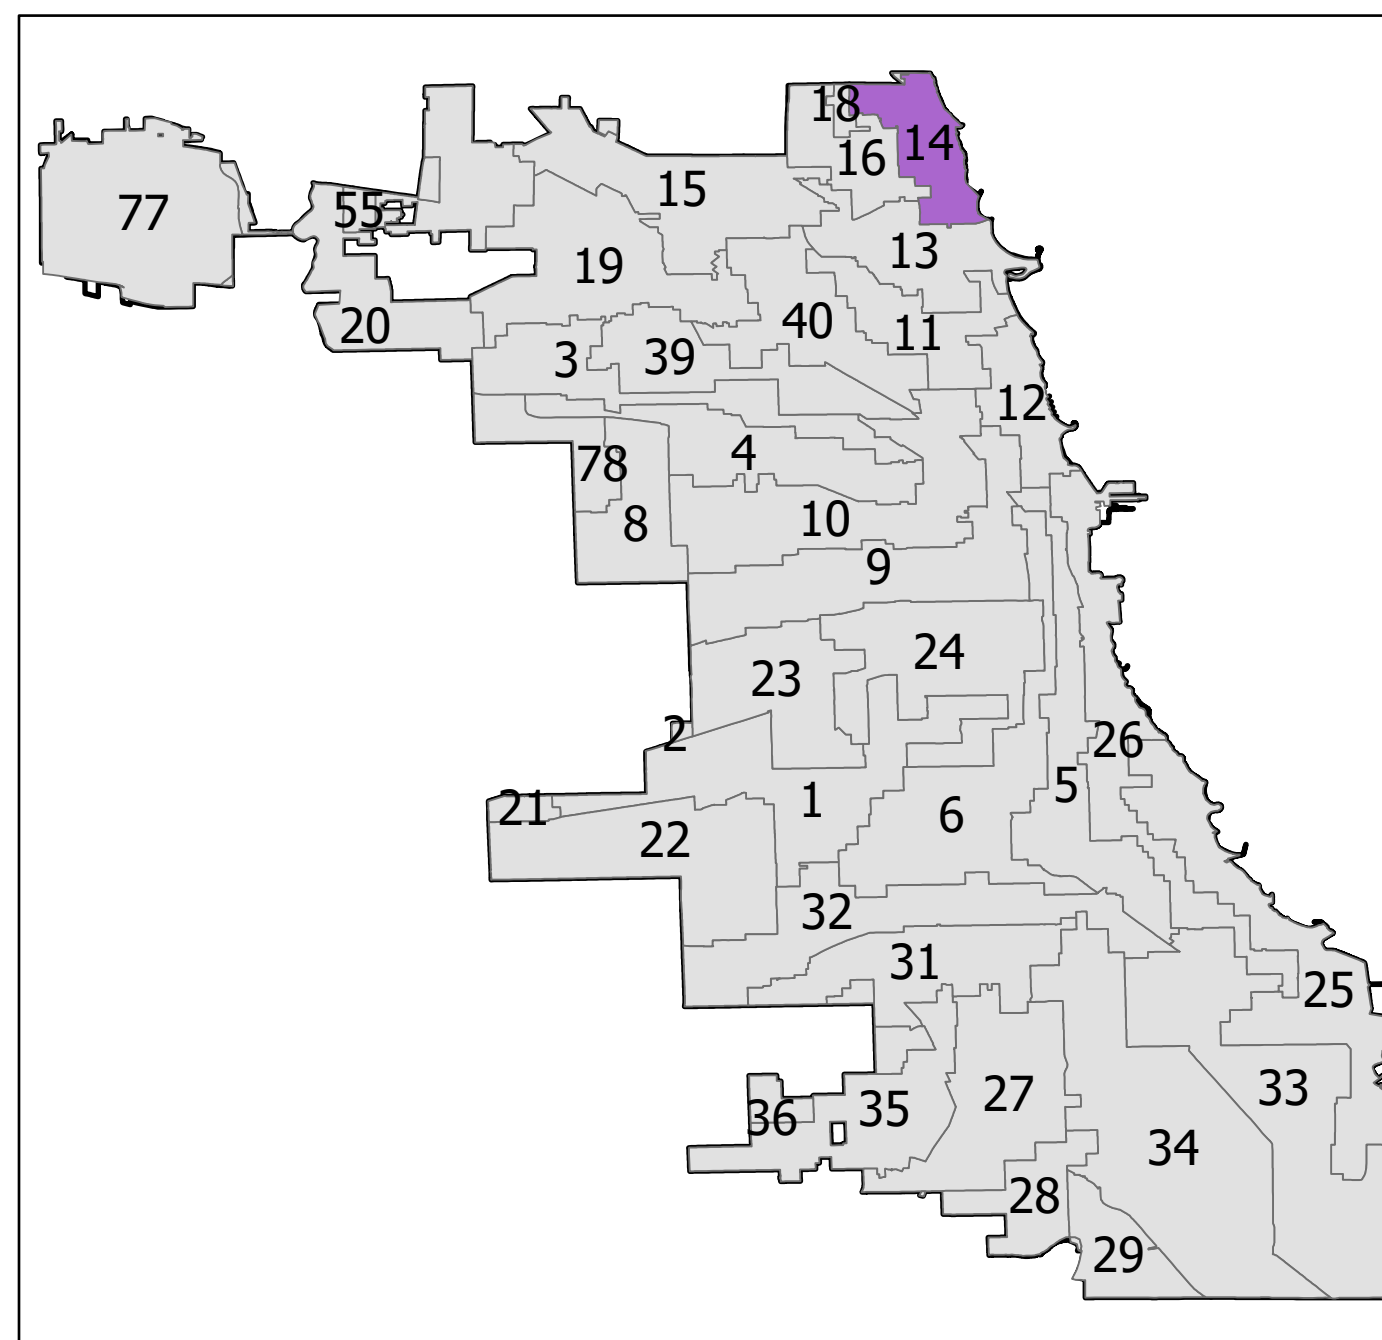

14th District State House

Lying wholly or partially within the
jurisdiction of the Board of Election
Commissioners

These district maps are current as of December
28, 2021 and are subject to change due to
pending litigation and/or future legislation,
referenda or corrections. Please check
periodically for updated maps

Board of Elections - City of Chicago
69 W Washington, Suite 600, Chicago, IL 60602
312-269-7900
www.chicagoelections.gov

Scale: 1:9,000

Date Printed: 12/13/2021 12:59 PM

- Legend**
- State House District
 - Chicago Wards 2015
 - Chicago Boundary