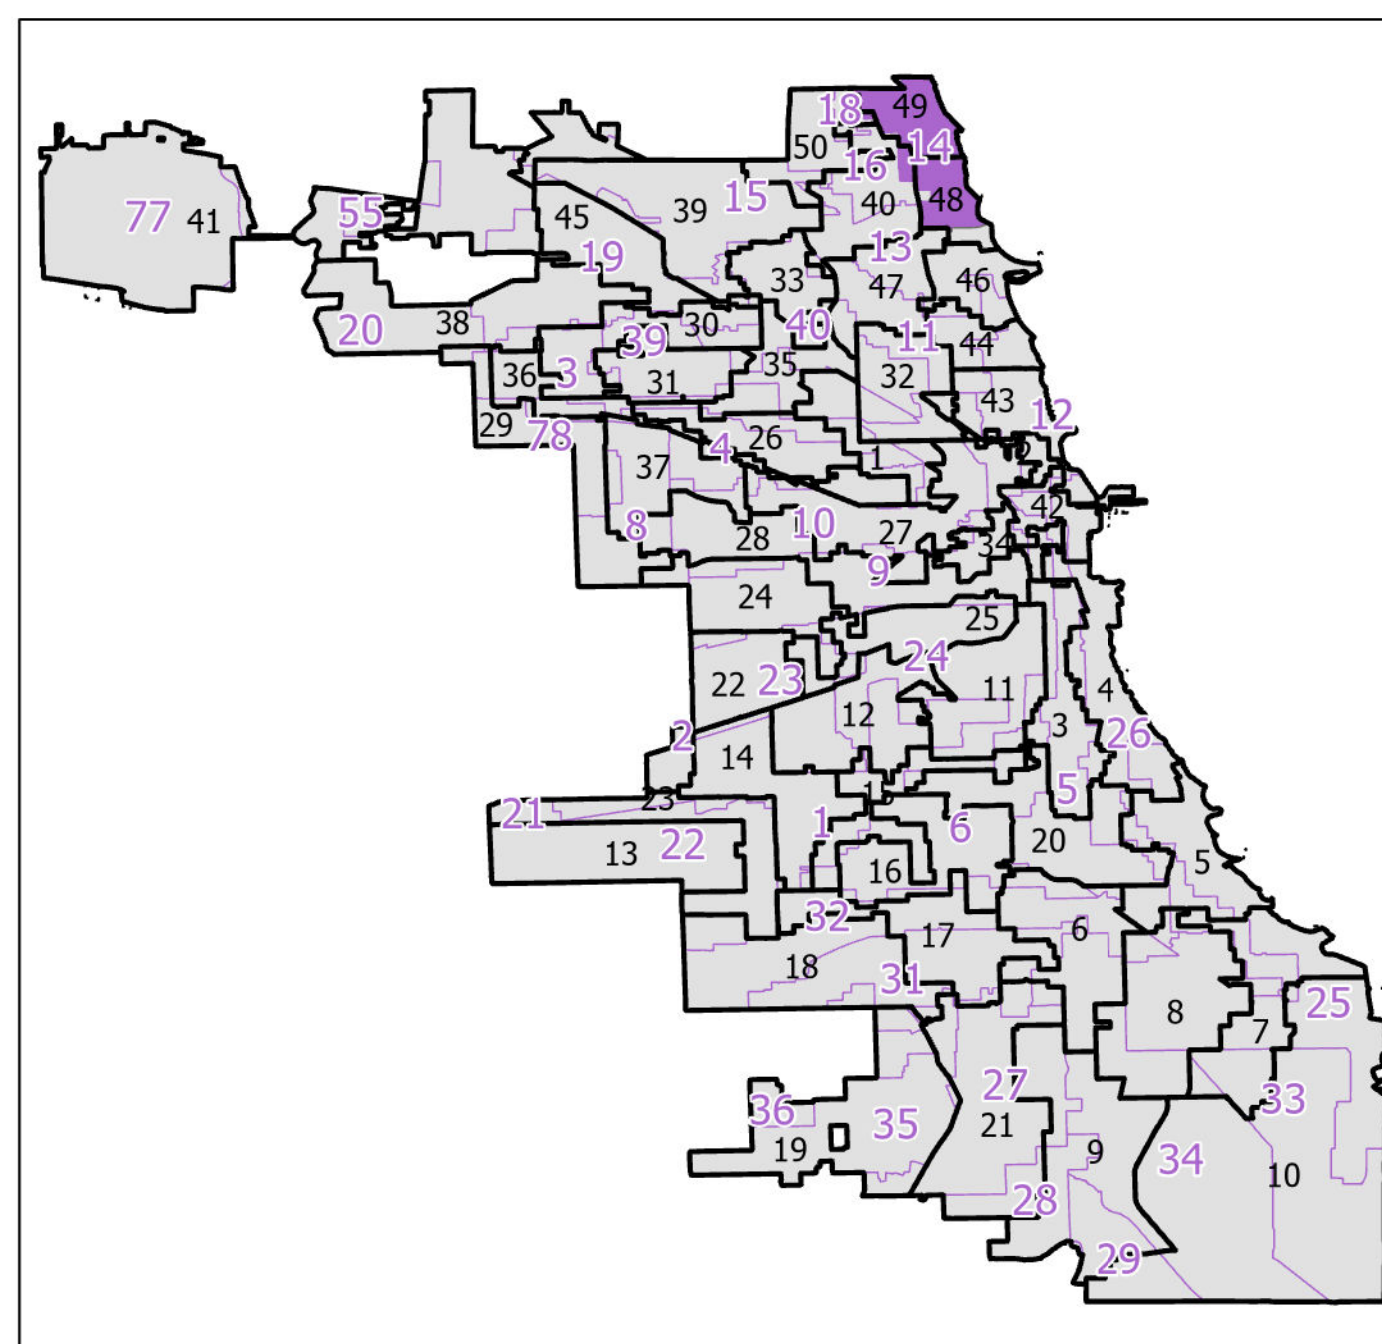

14th District State House

Lying wholly or partially within the
jurisdiction of the Board of Election
Commissioners

**These district maps are current as of December
28, 2021 and are subject to change due to
pending litigation and/or future legislation,
referenda or corrections. Please check
periodically for updated maps**

Board of Elections - City of Chicago
69 W Washington, Suite 600, Chicago, IL 60602
312-269-7900
www.chicagoelections.gov

N
Scale: 1:9,000

- Legend**
- State House District
 - Chicago Wards
 - Chicago Boundary