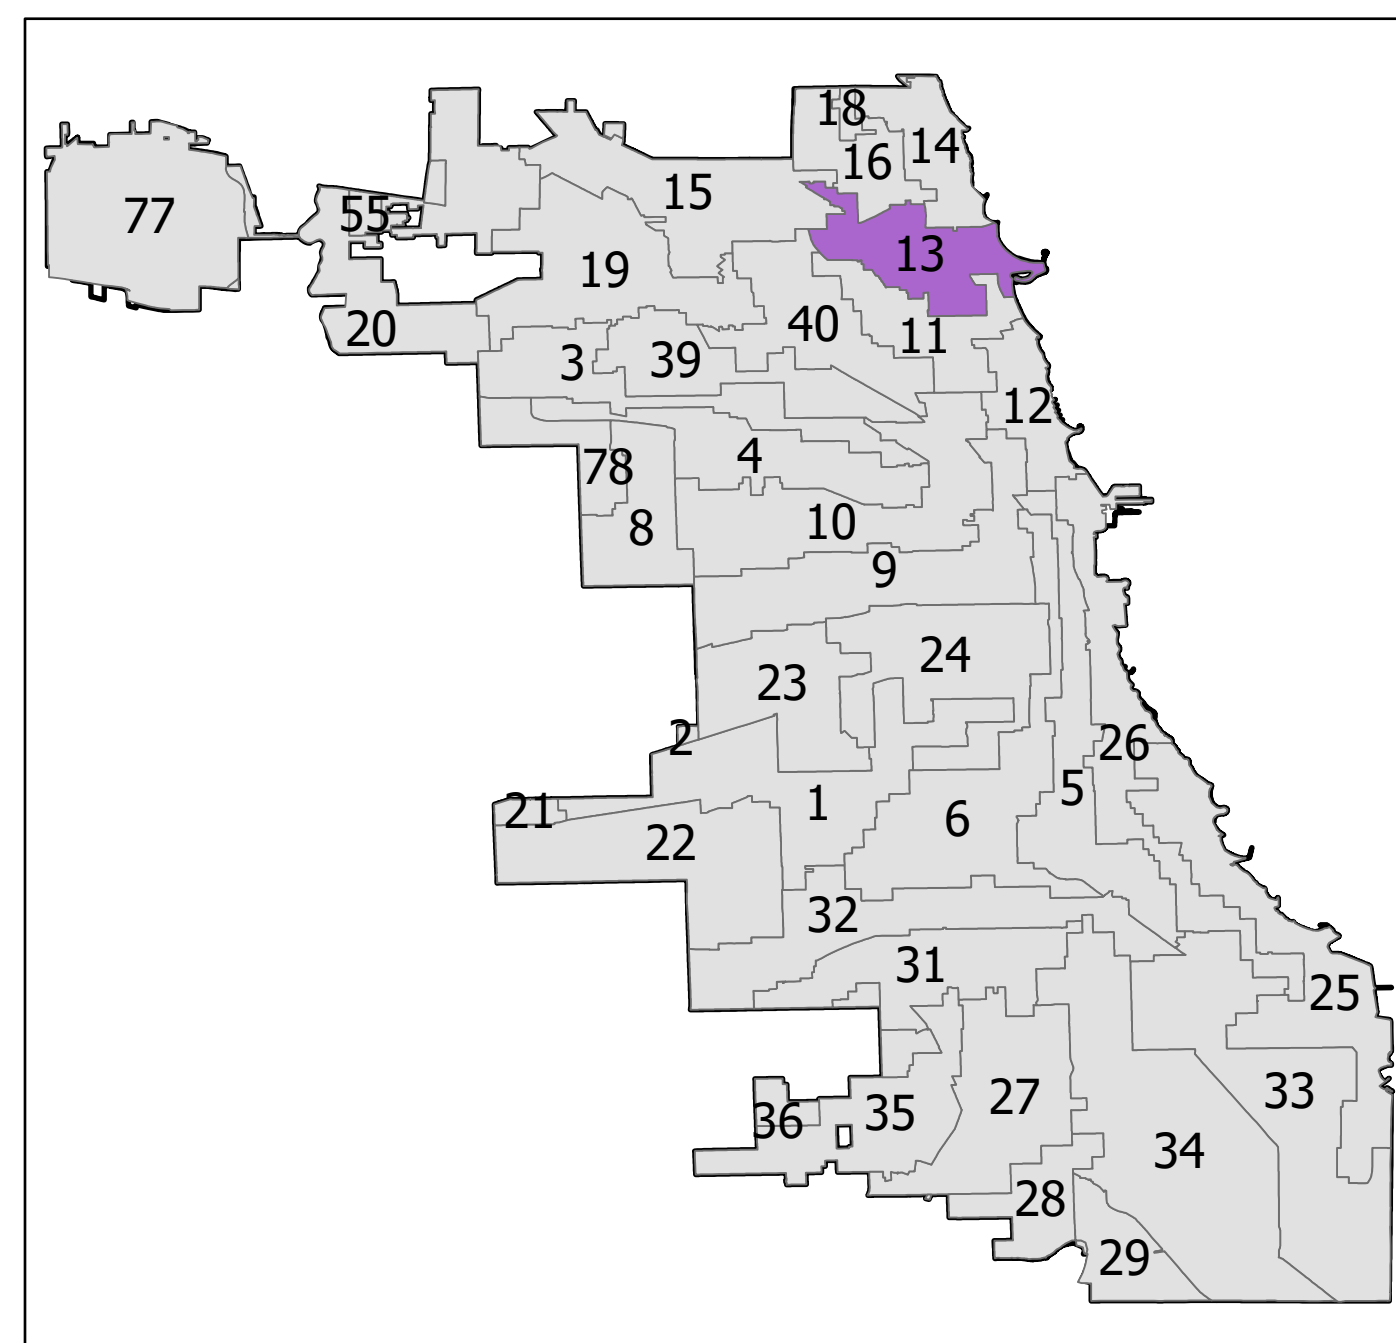

13th District State House

Lying wholly or partially within the jurisdiction of the Board of Election Commissioners

These district maps are current as of December 28, 2021 and are subject to change due to pending litigation and/or future legislation, referenda or corrections. Please check periodically for updated maps

Scale: 1:10,000

- Legend**
- State House District
 - Chicago Wards 2015
 - Chicago Boundary

Board of Elections - City of Chicago
69 W Washington, Suite 600, Chicago, IL 60602
312-269-7900
www.chicagoelections.gov