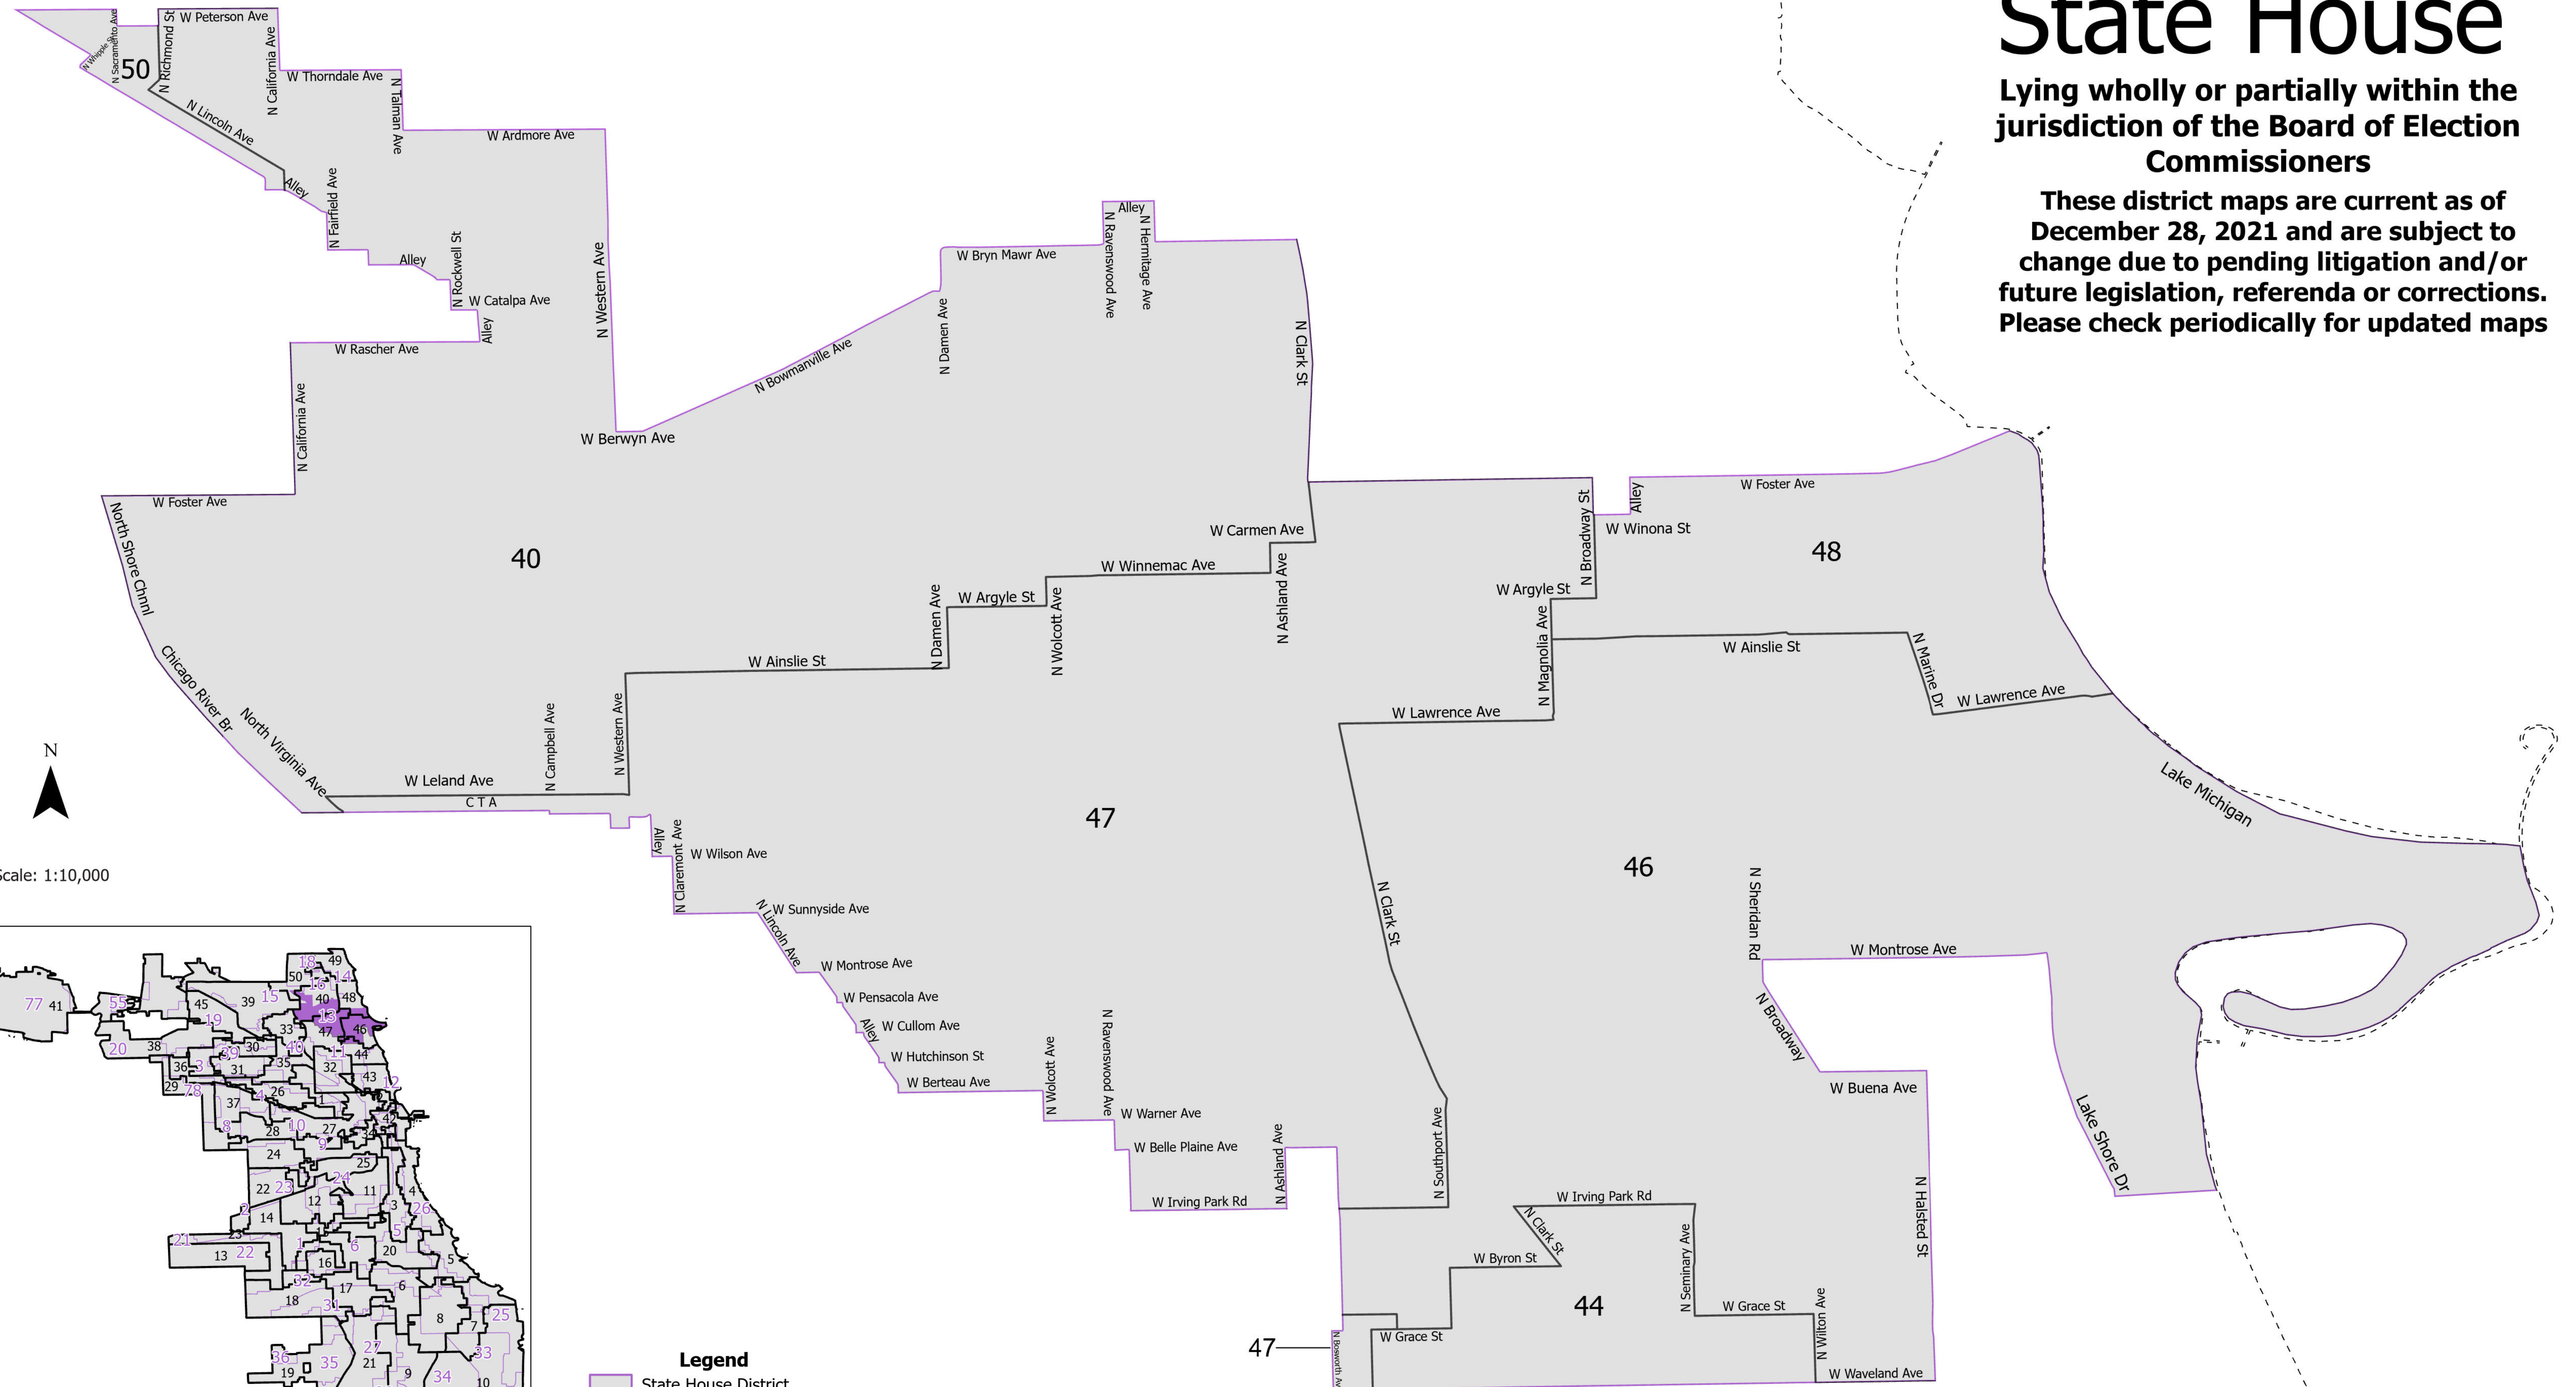

13th District State House

Lying wholly or partially within the jurisdiction of the Board of Election Commissioners

These district maps are current as of December 28, 2021 and are subject to change due to pending litigation and/or future legislation, referenda or corrections. Please check periodically for updated maps

- Legend**
- State House District
 - Chicago Wards
 - Chicago Boundary

Board of Elections - City of Chicago
69 W Washington, Suite 600, Chicago, IL 60602
312-269-7900
www.chicagoelections.gov