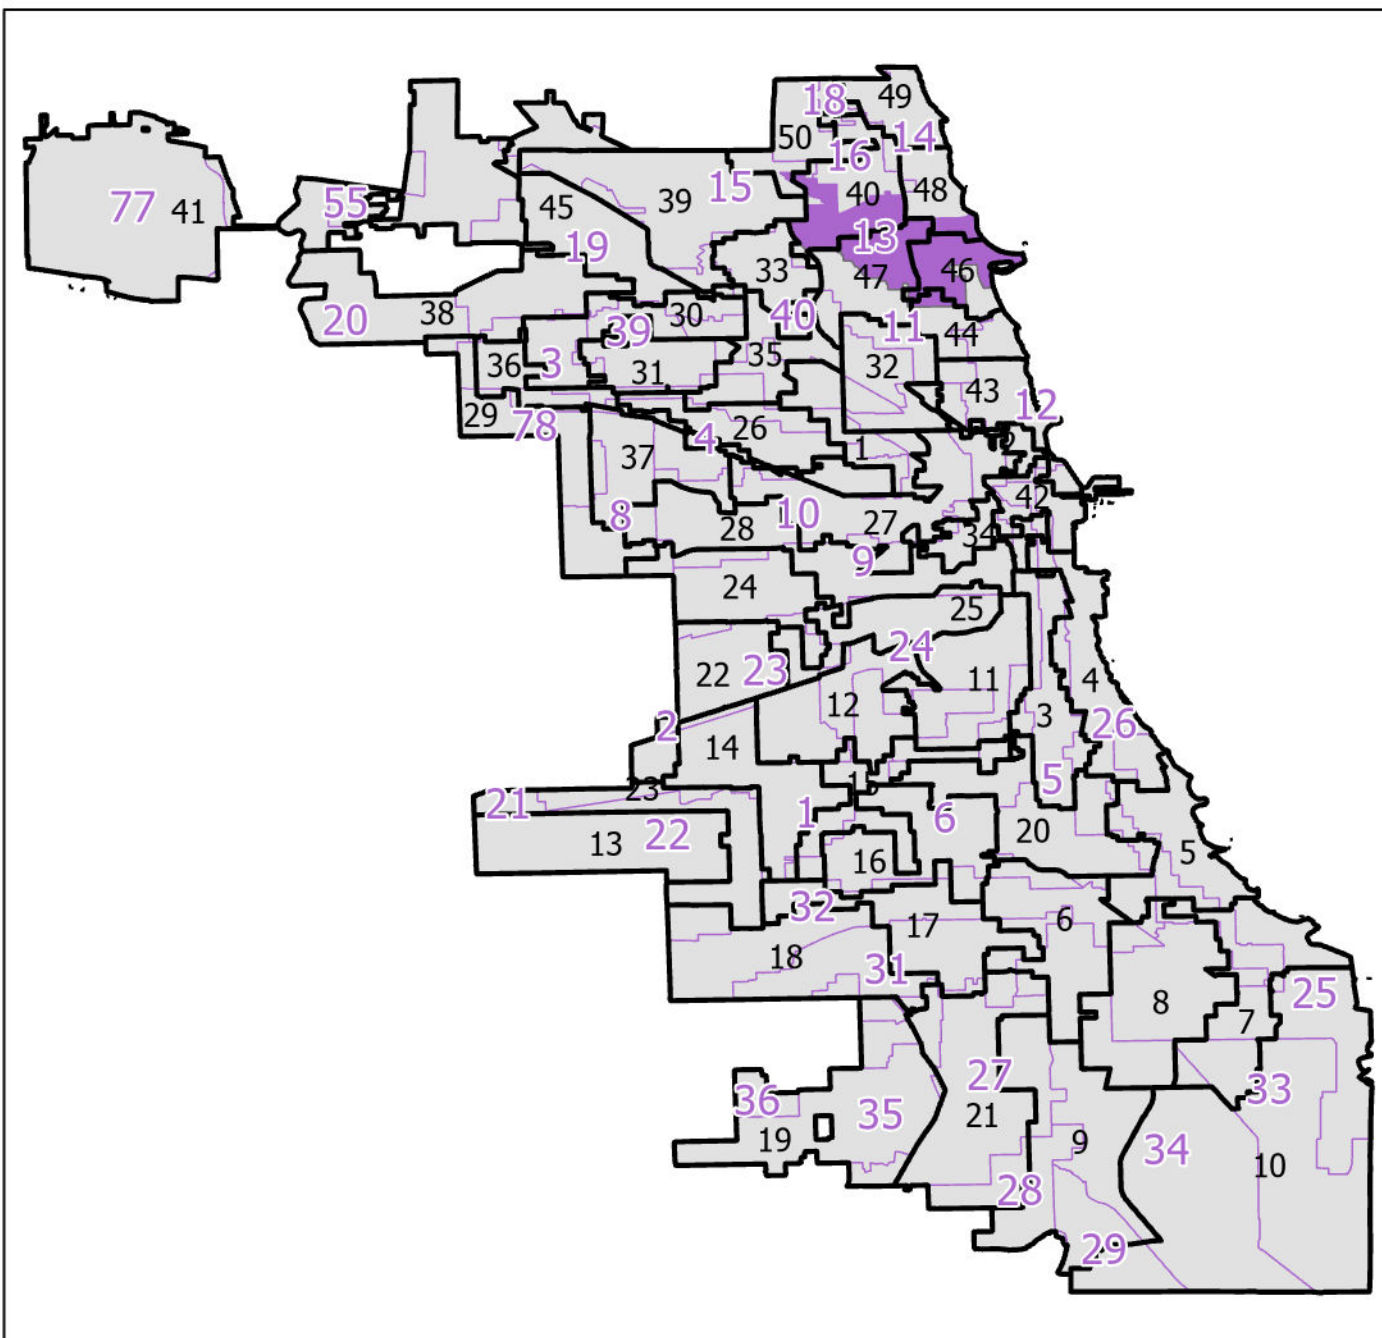

13th District State House

Lying wholly or partially within the jurisdiction of the Board of Election Commissioners

These district maps are current as of December 28, 2021 and are subject to change due to pending litigation and/or future legislation, referenda or corrections. Please check periodically for updated maps

- Legend**
- State House District
 - Chicago Wards
 - Chicago Boundary

Board of Elections - City of Chicago
69 W Washington, Suite 600, Chicago, IL 60602
312-269-7900
www.chicagoelections.gov