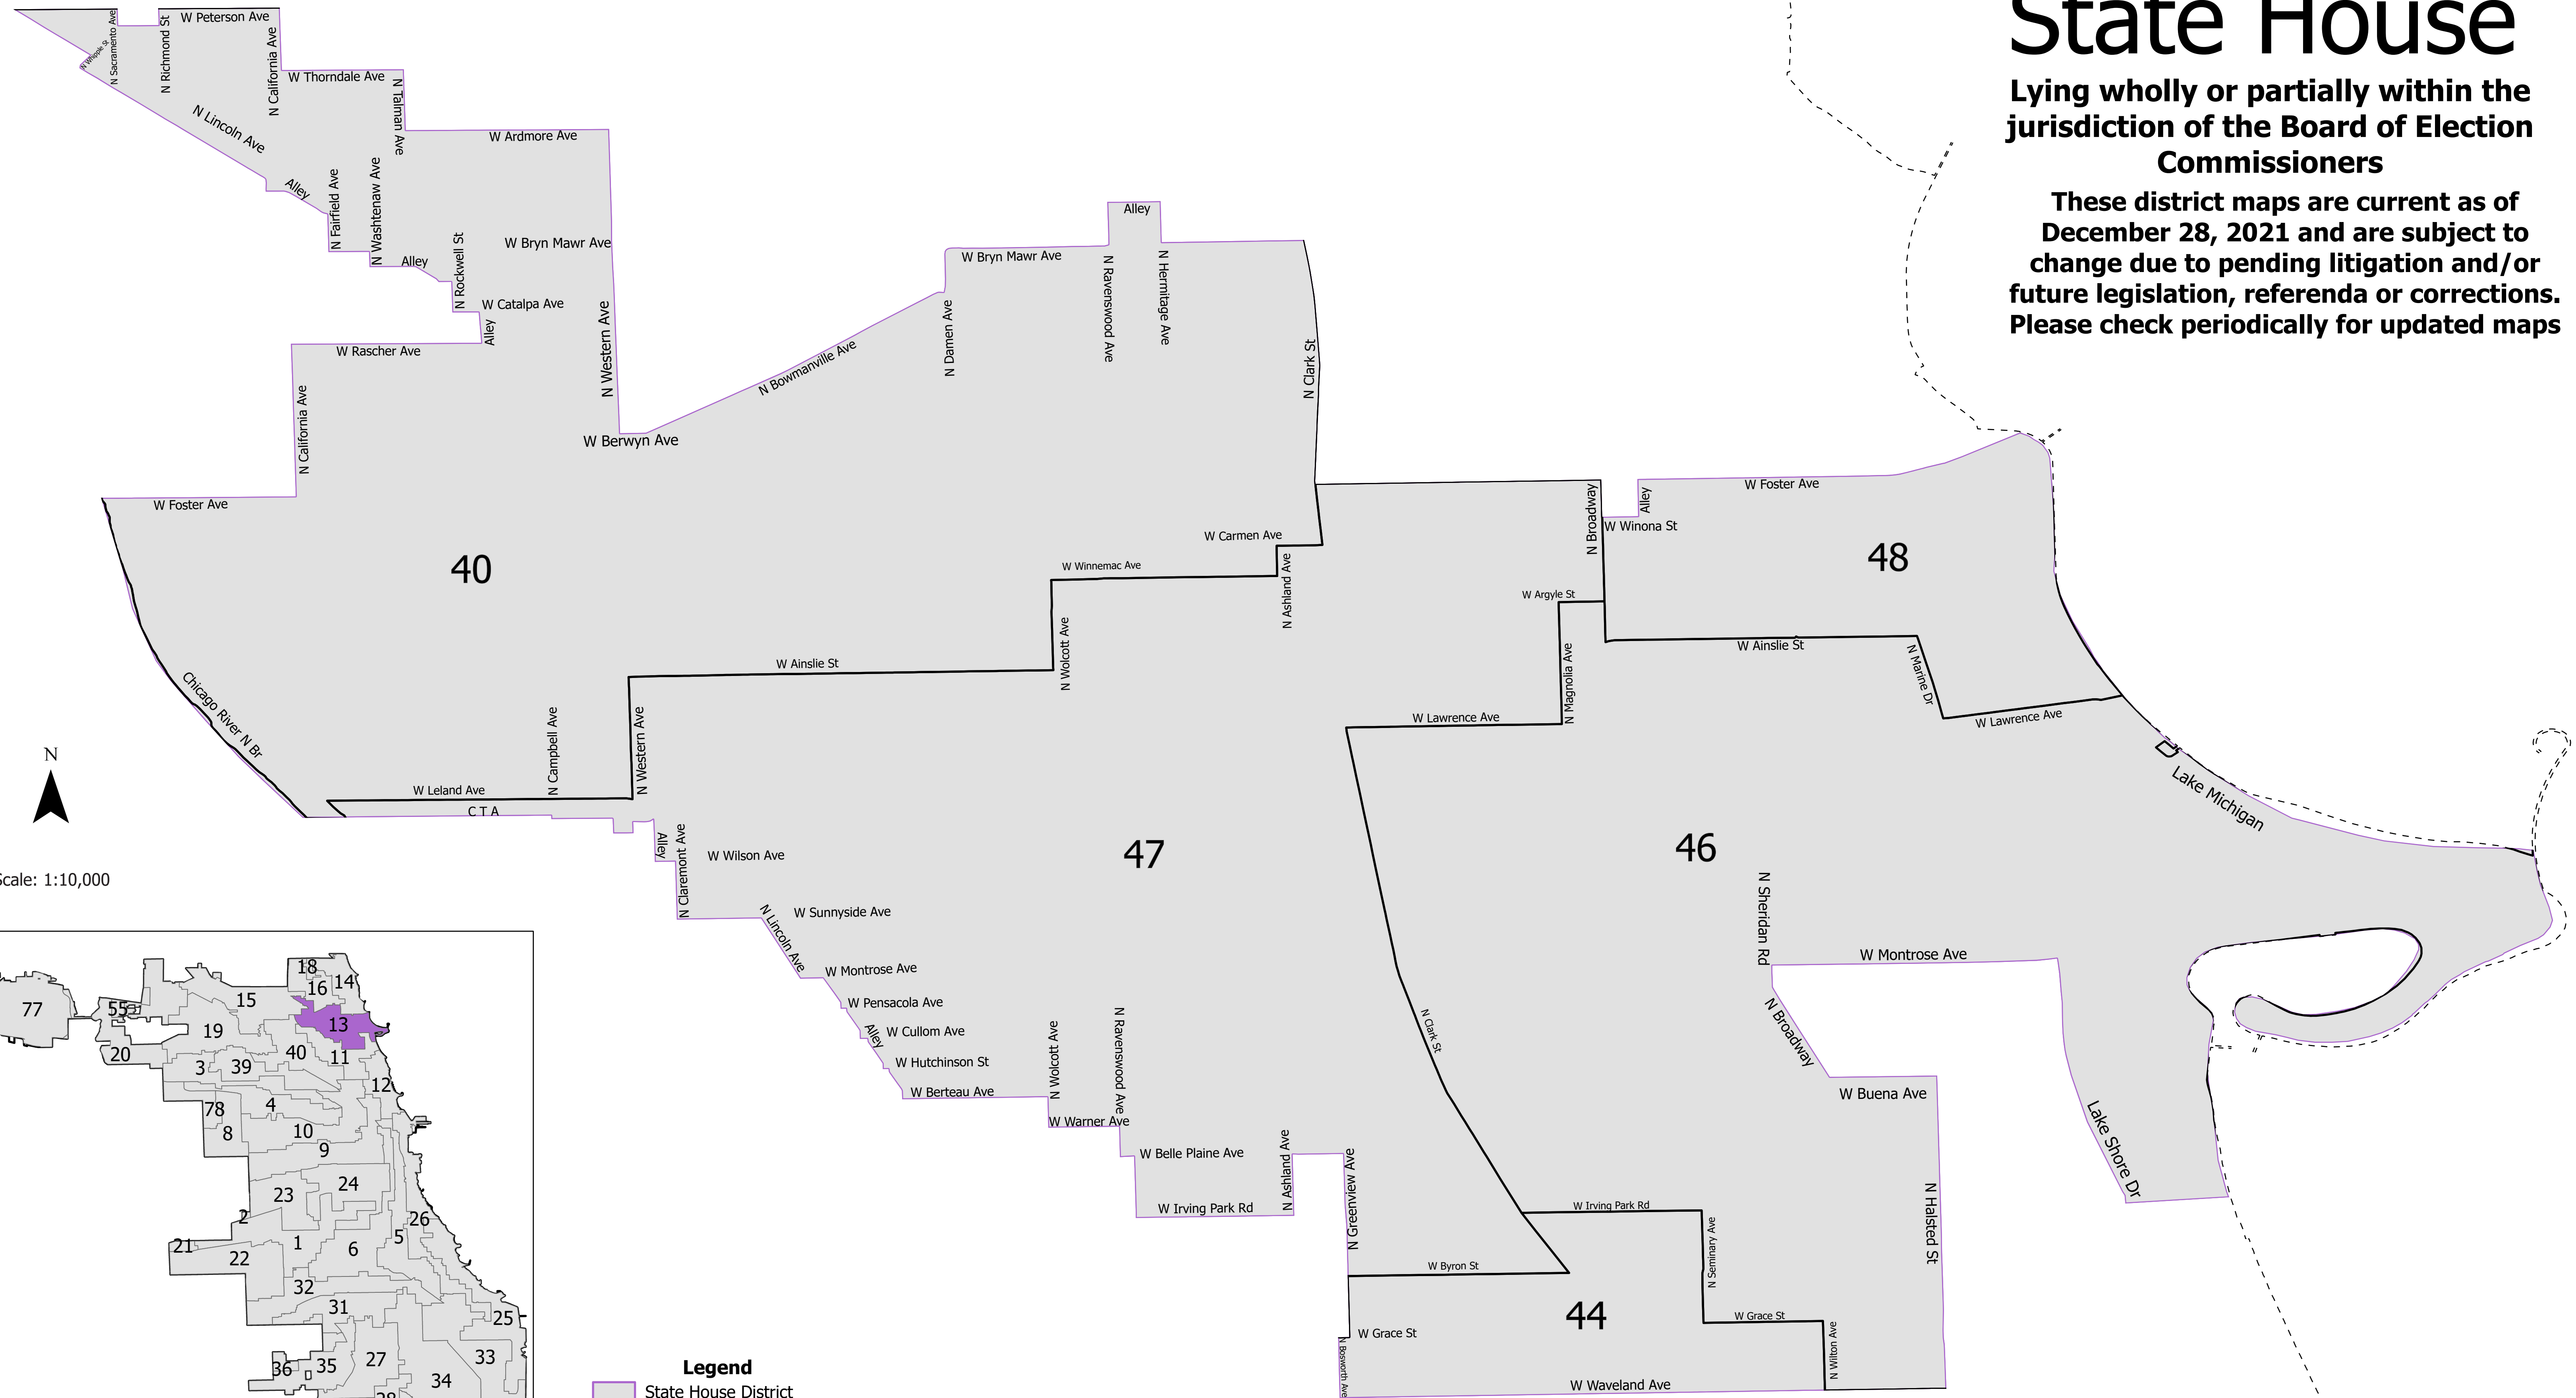

13th District State House

Lying wholly or partially within the jurisdiction of the Board of Election Commissioners

These district maps are current as of December 28, 2021 and are subject to change due to pending litigation and/or future legislation, referenda or corrections. Please check periodically for updated maps

Scale: 1:10,000

- Legend**
- State House District
 - Chicago Wards 2015
 - Chicago Boundary

Board of Elections - City of Chicago
69 W Washington, Suite 600, Chicago, IL 60602
312-269-7900
www.chicagoelections.gov