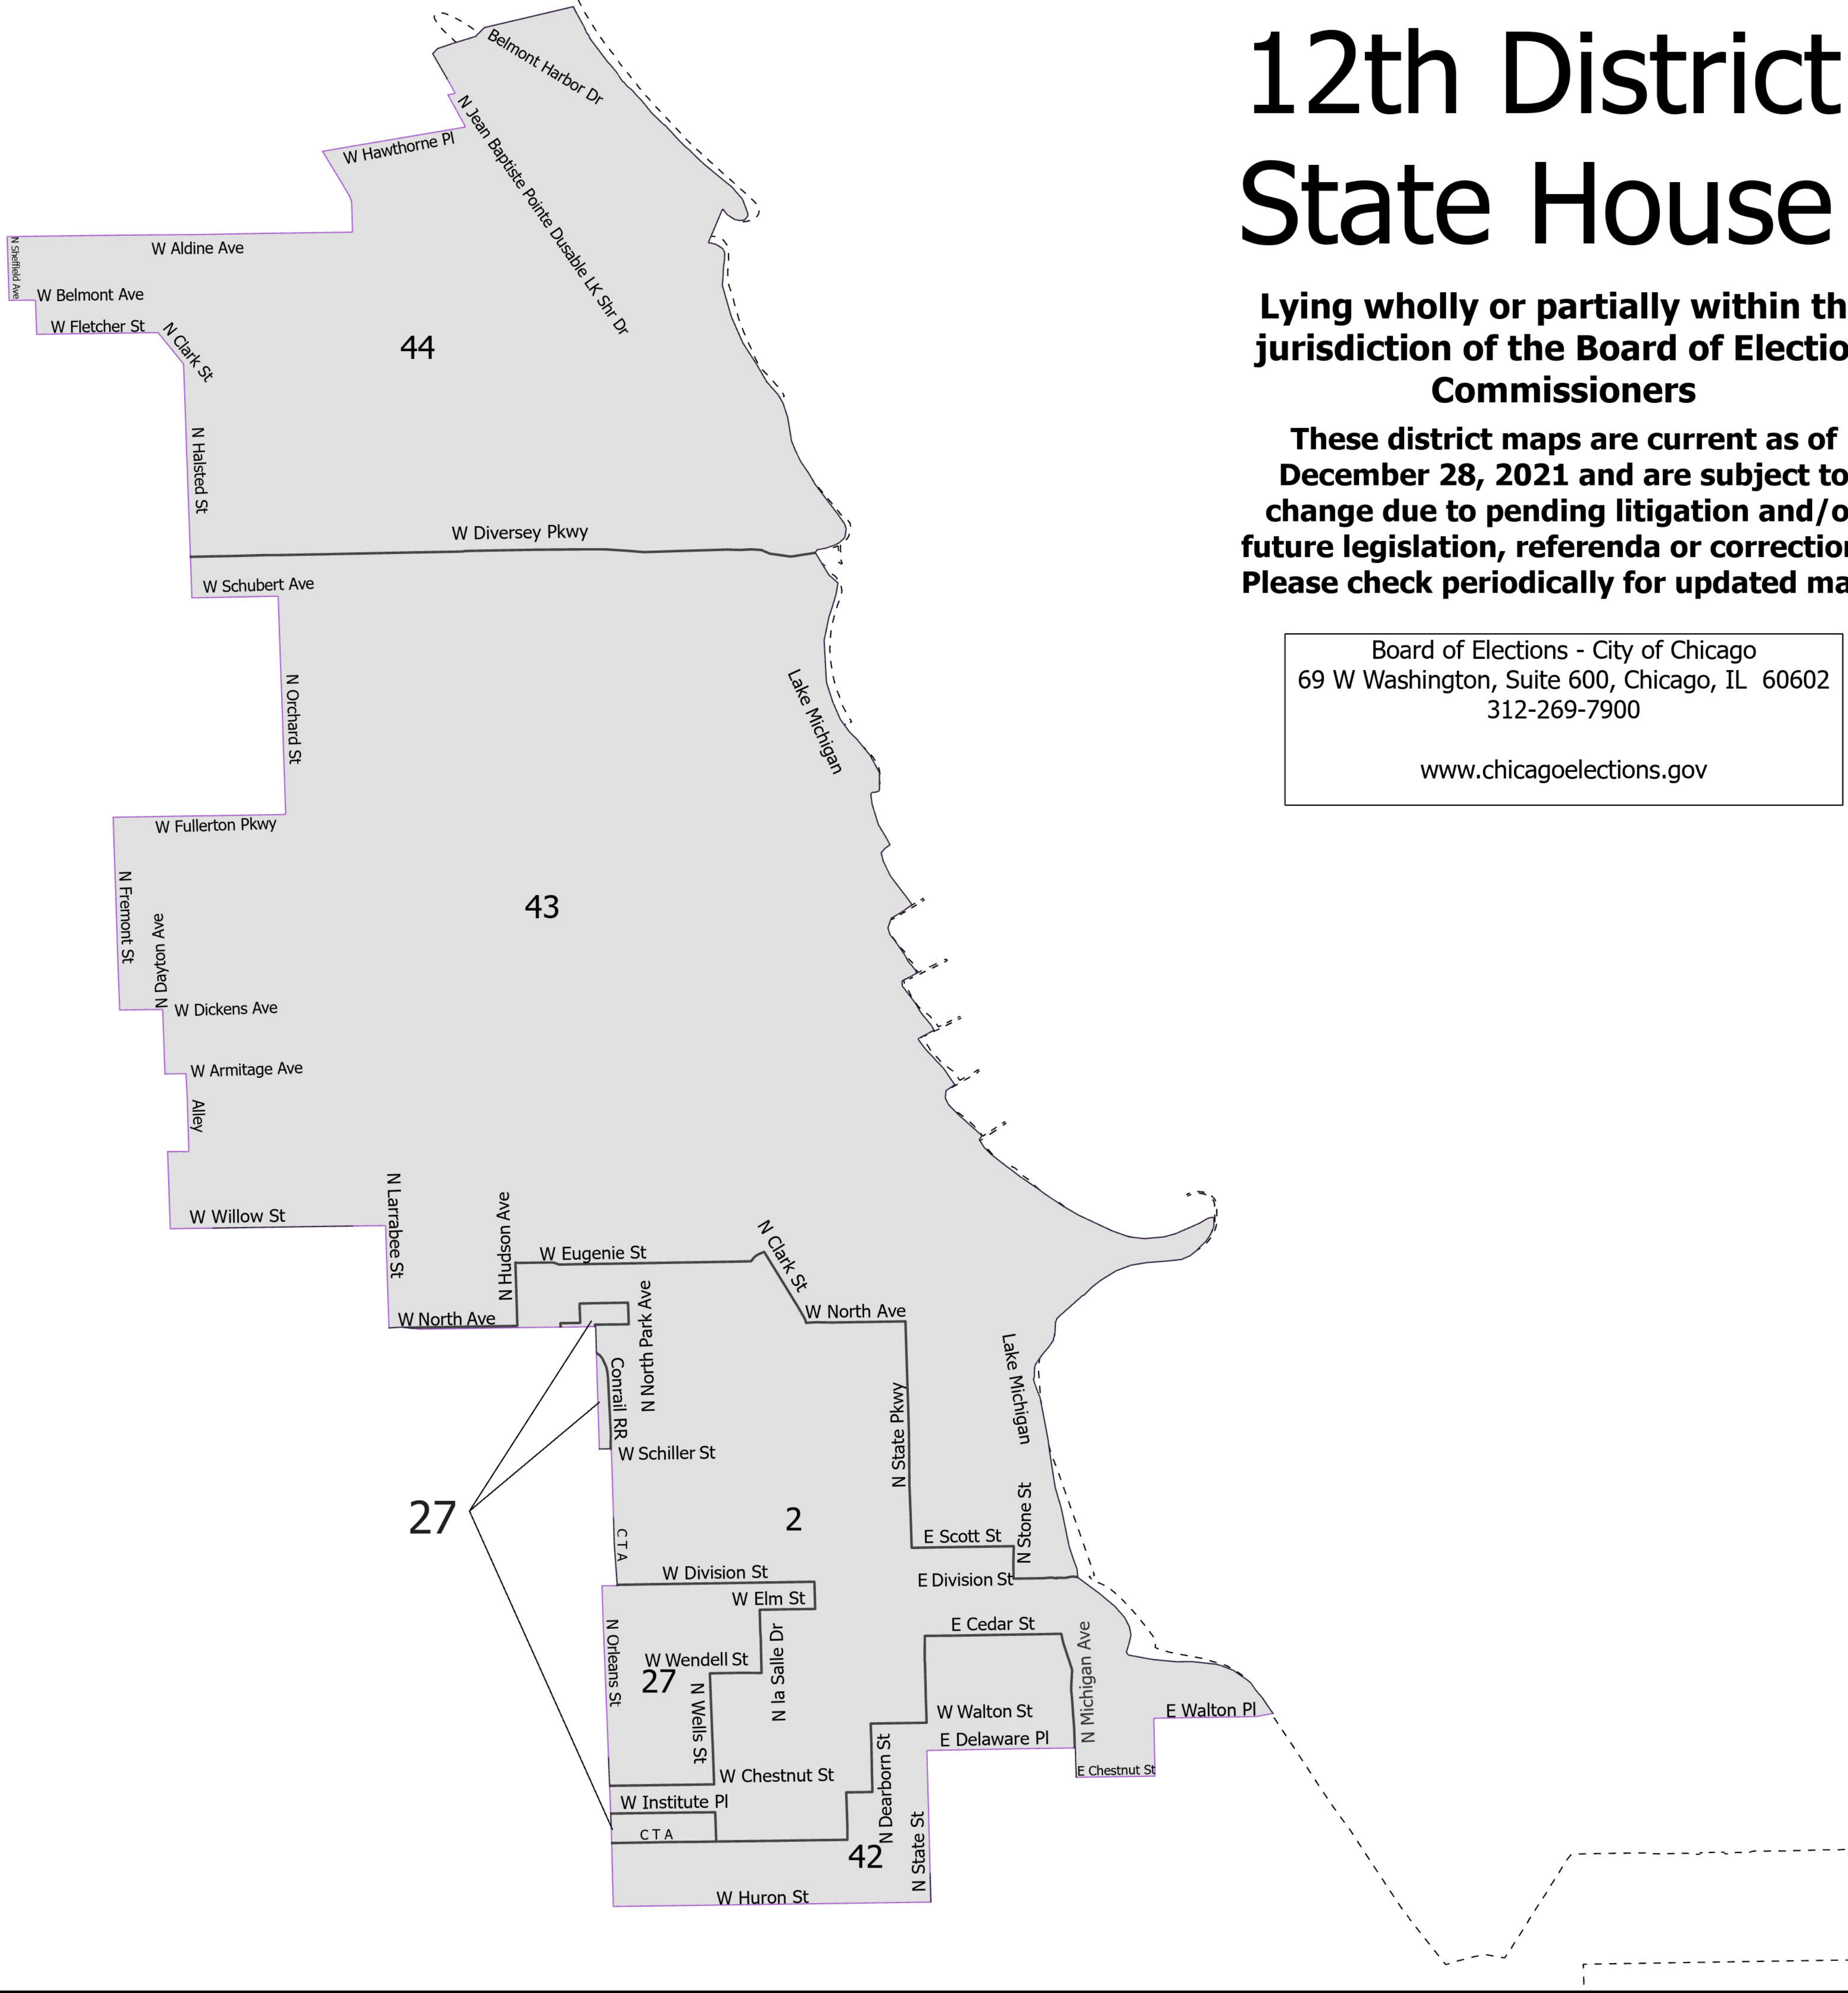

12th District State House

Lying wholly or partially within the jurisdiction of the Board of Election Commissioners

These district maps are current as of December 28, 2021 and are subject to change due to pending litigation and/or future legislation, referenda or corrections. Please check periodically for updated maps

Board of Elections - City of Chicago
 69 W Washington, Suite 600, Chicago, IL 60602
 312-269-7900
www.chicagoelections.gov

Scale: 1:11,000

Legend

- State House District
- Chicago Wards
- Chicago Boundary