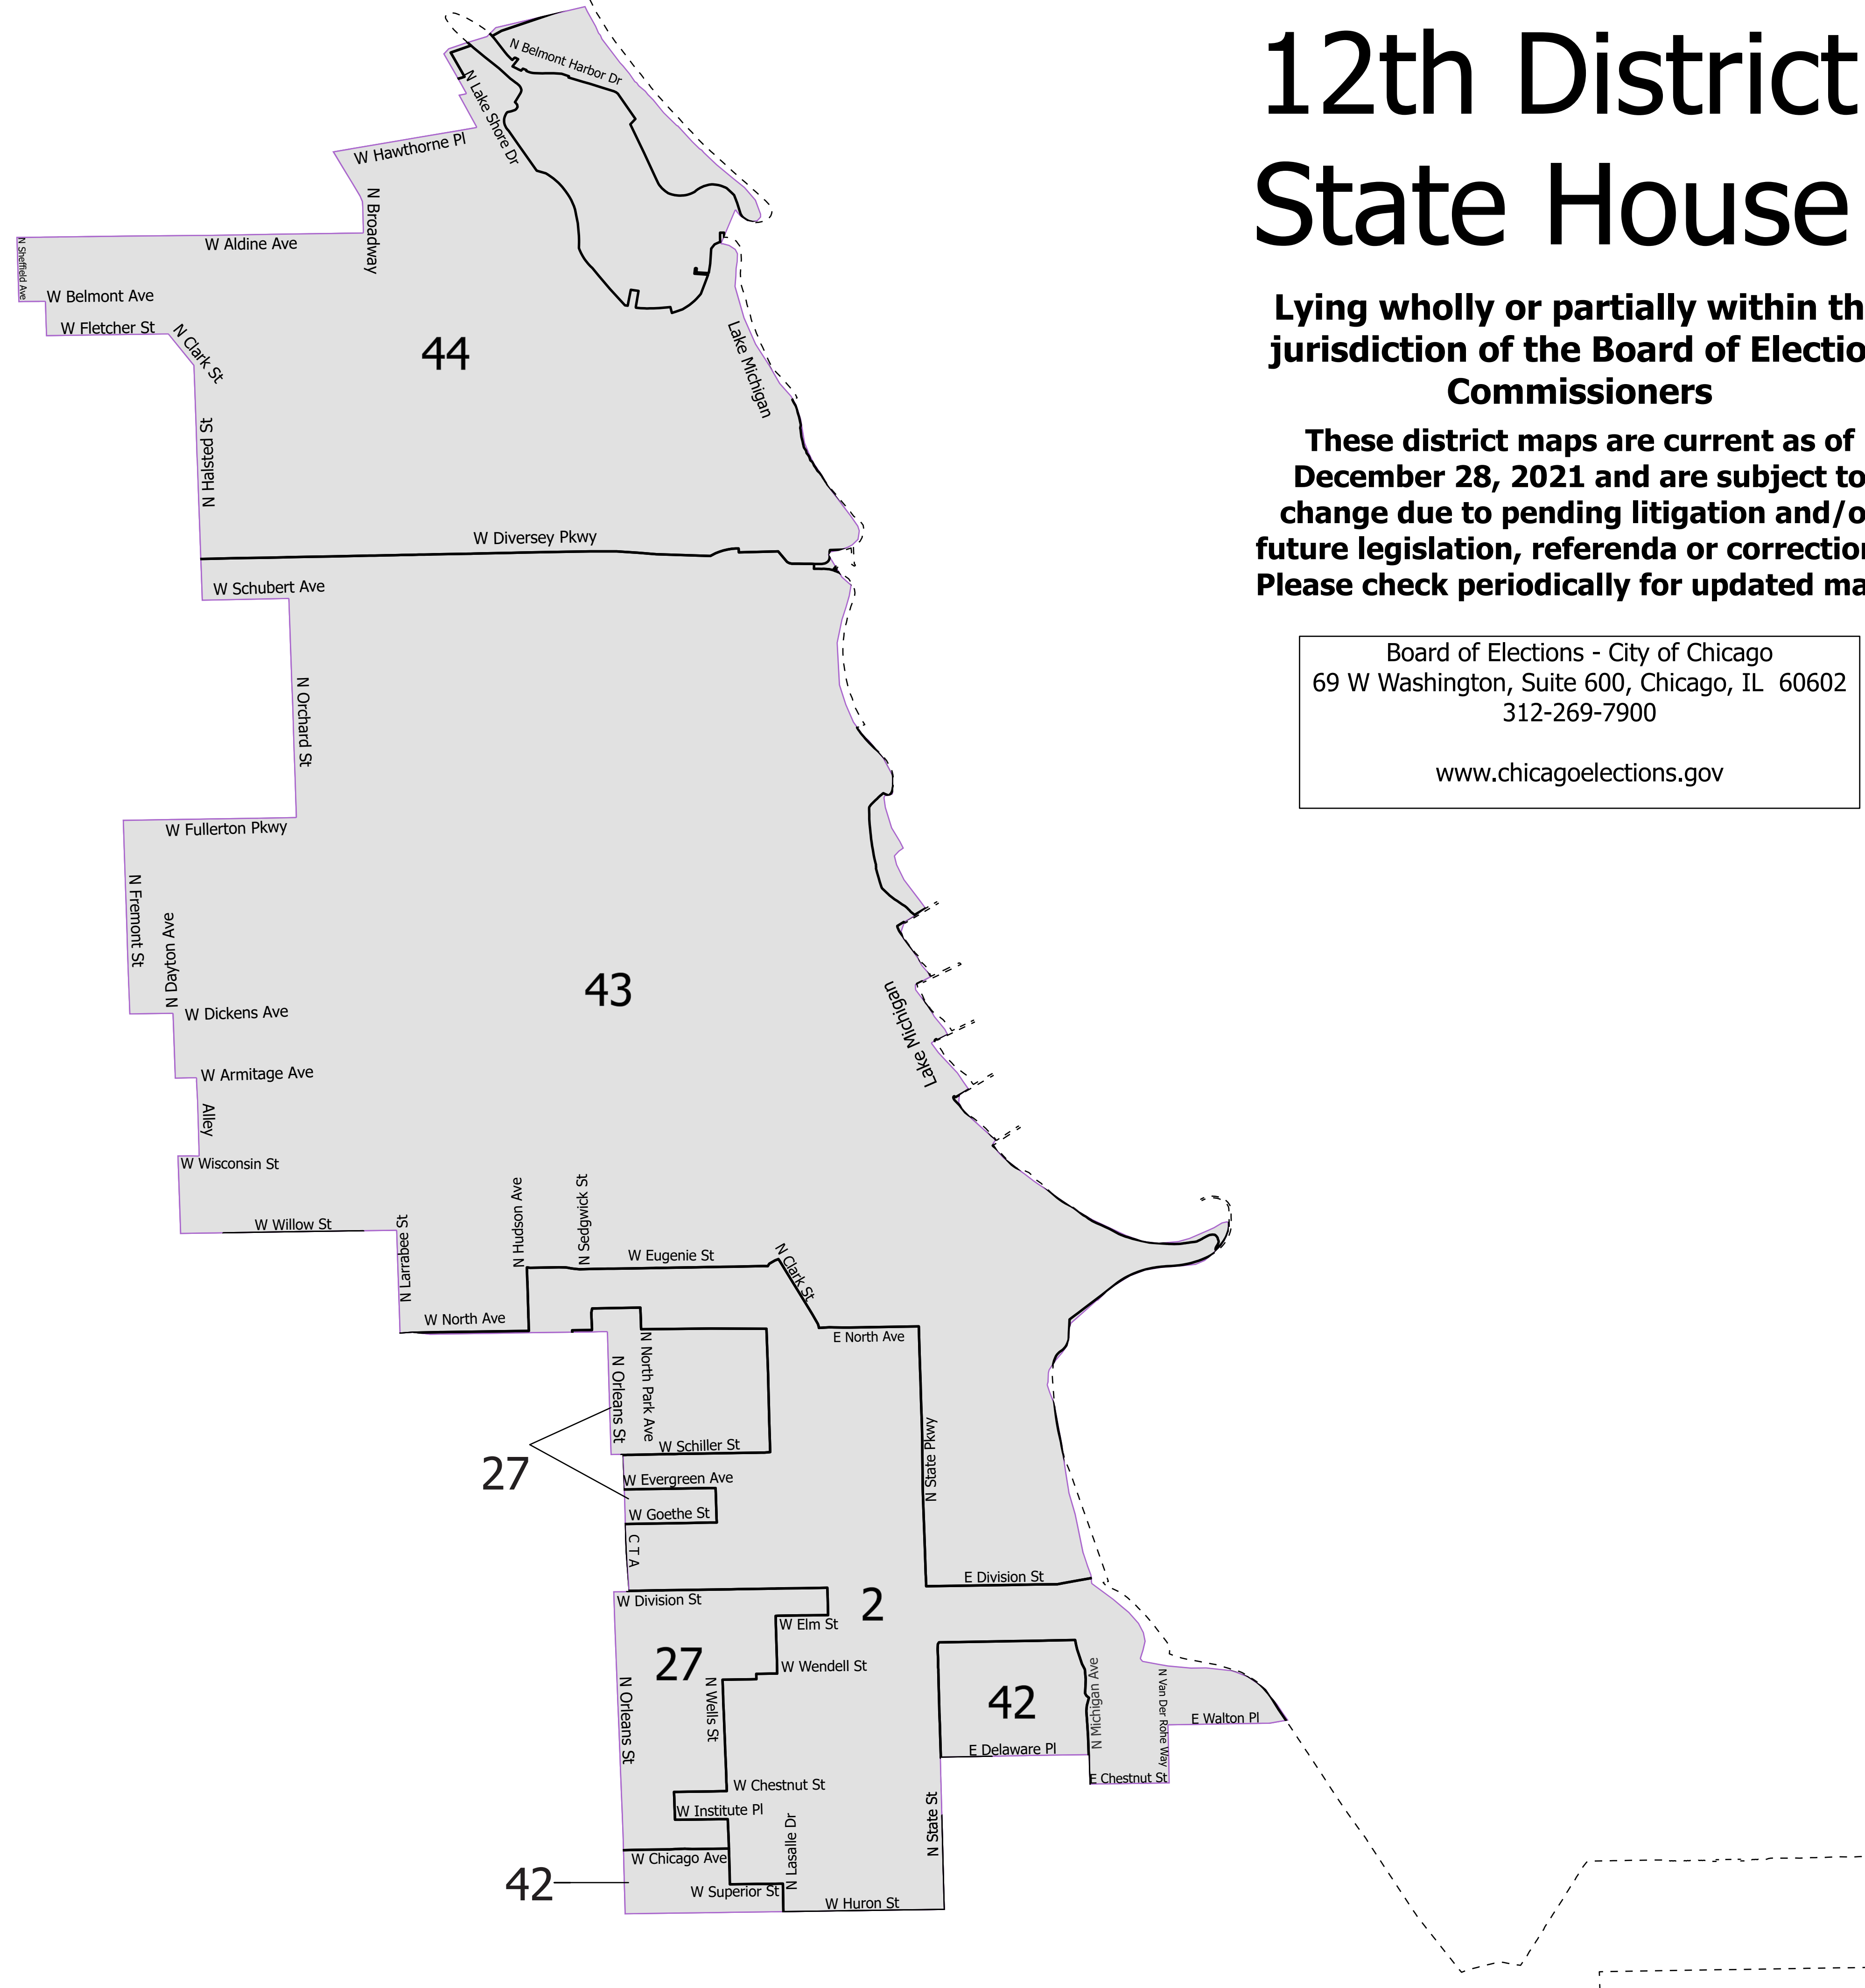

12th District State House

Lying wholly or partially within the jurisdiction of the Board of Election Commissioners

These district maps are current as of December 28, 2021 and are subject to change due to pending litigation and/or future legislation, referenda or corrections. Please check periodically for updated maps

Board of Elections - City of Chicago
69 W Washington, Suite 600, Chicago, IL 60602
312-269-7900
www.chicagoelections.gov

Scale: 1:11,000

Legend

- State House District
- Chicago Wards 2015
- Chicago Boundary