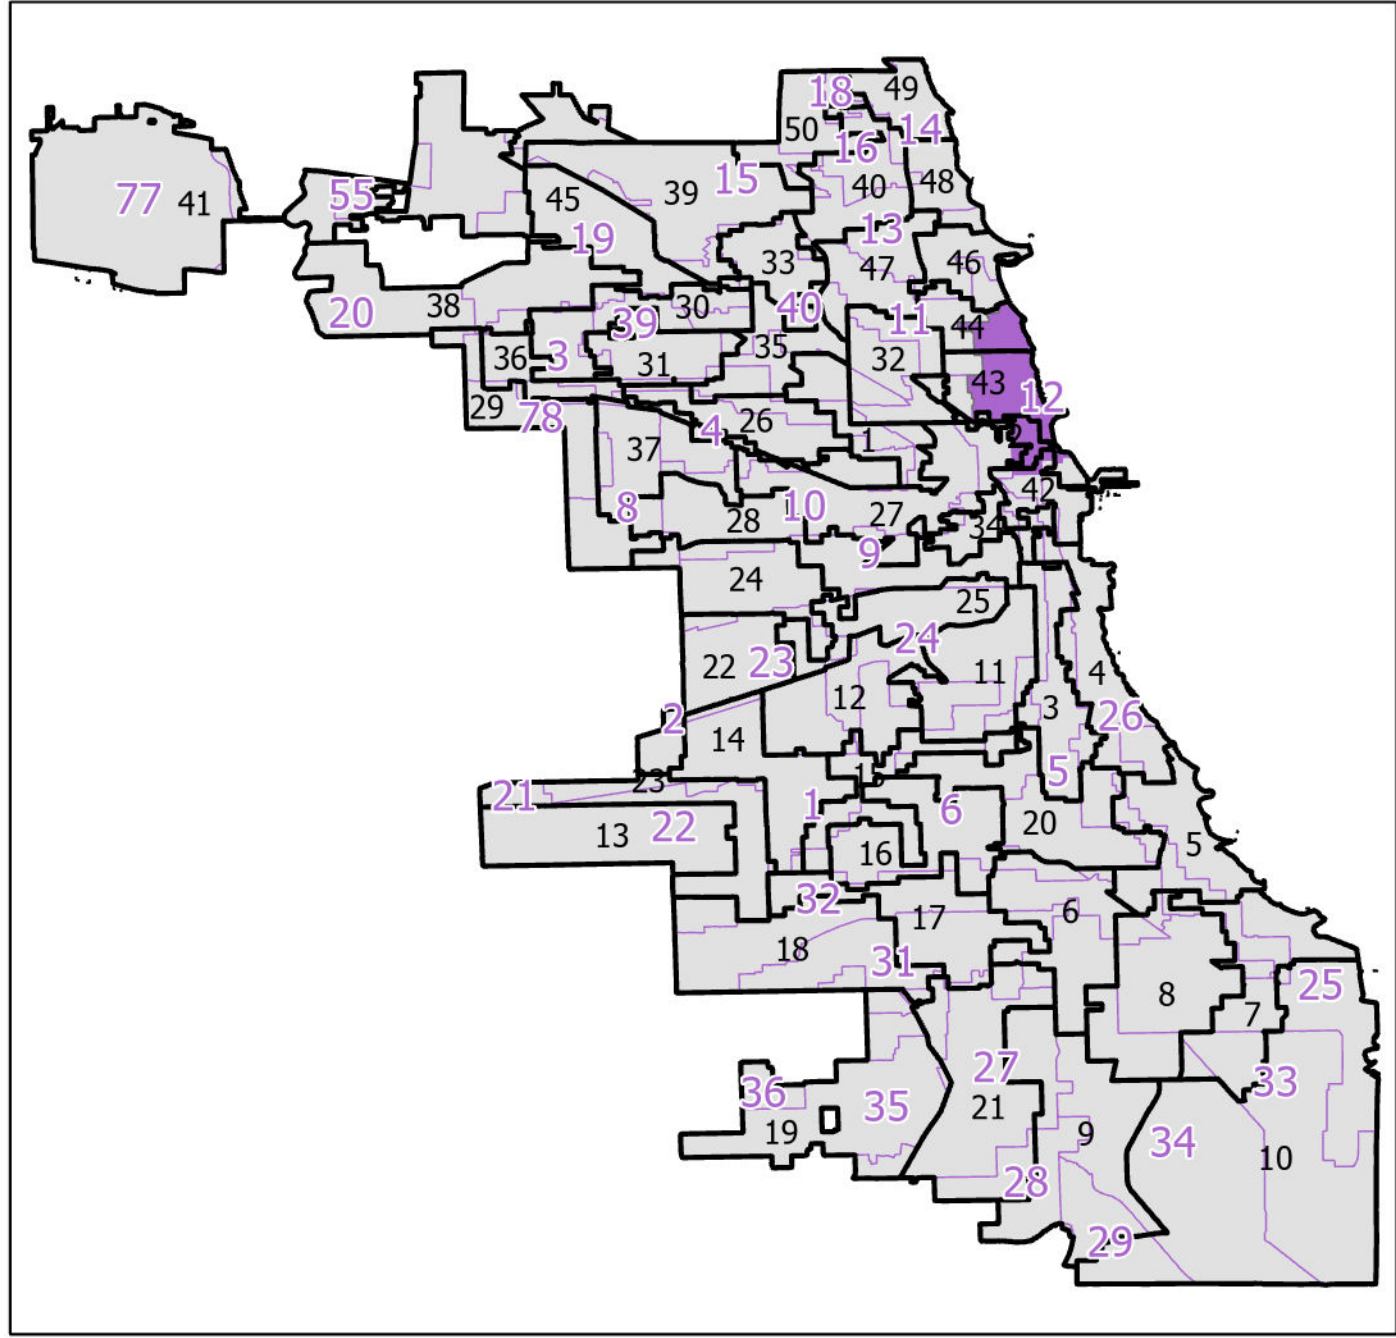

12th District State House

Lying wholly or partially within the jurisdiction of the Board of Election Commissioners

These district maps are current as of December 28, 2021 and are subject to change due to pending litigation and/or future legislation, referenda or corrections. Please check periodically for updated maps

Board of Elections - City of Chicago
 69 W Washington, Suite 600, Chicago, IL 60602
 312-269-7900
www.chicagoelections.gov

Scale: 1:11,000

Legend

- State House District
- Chicago Wards
- Chicago Boundary