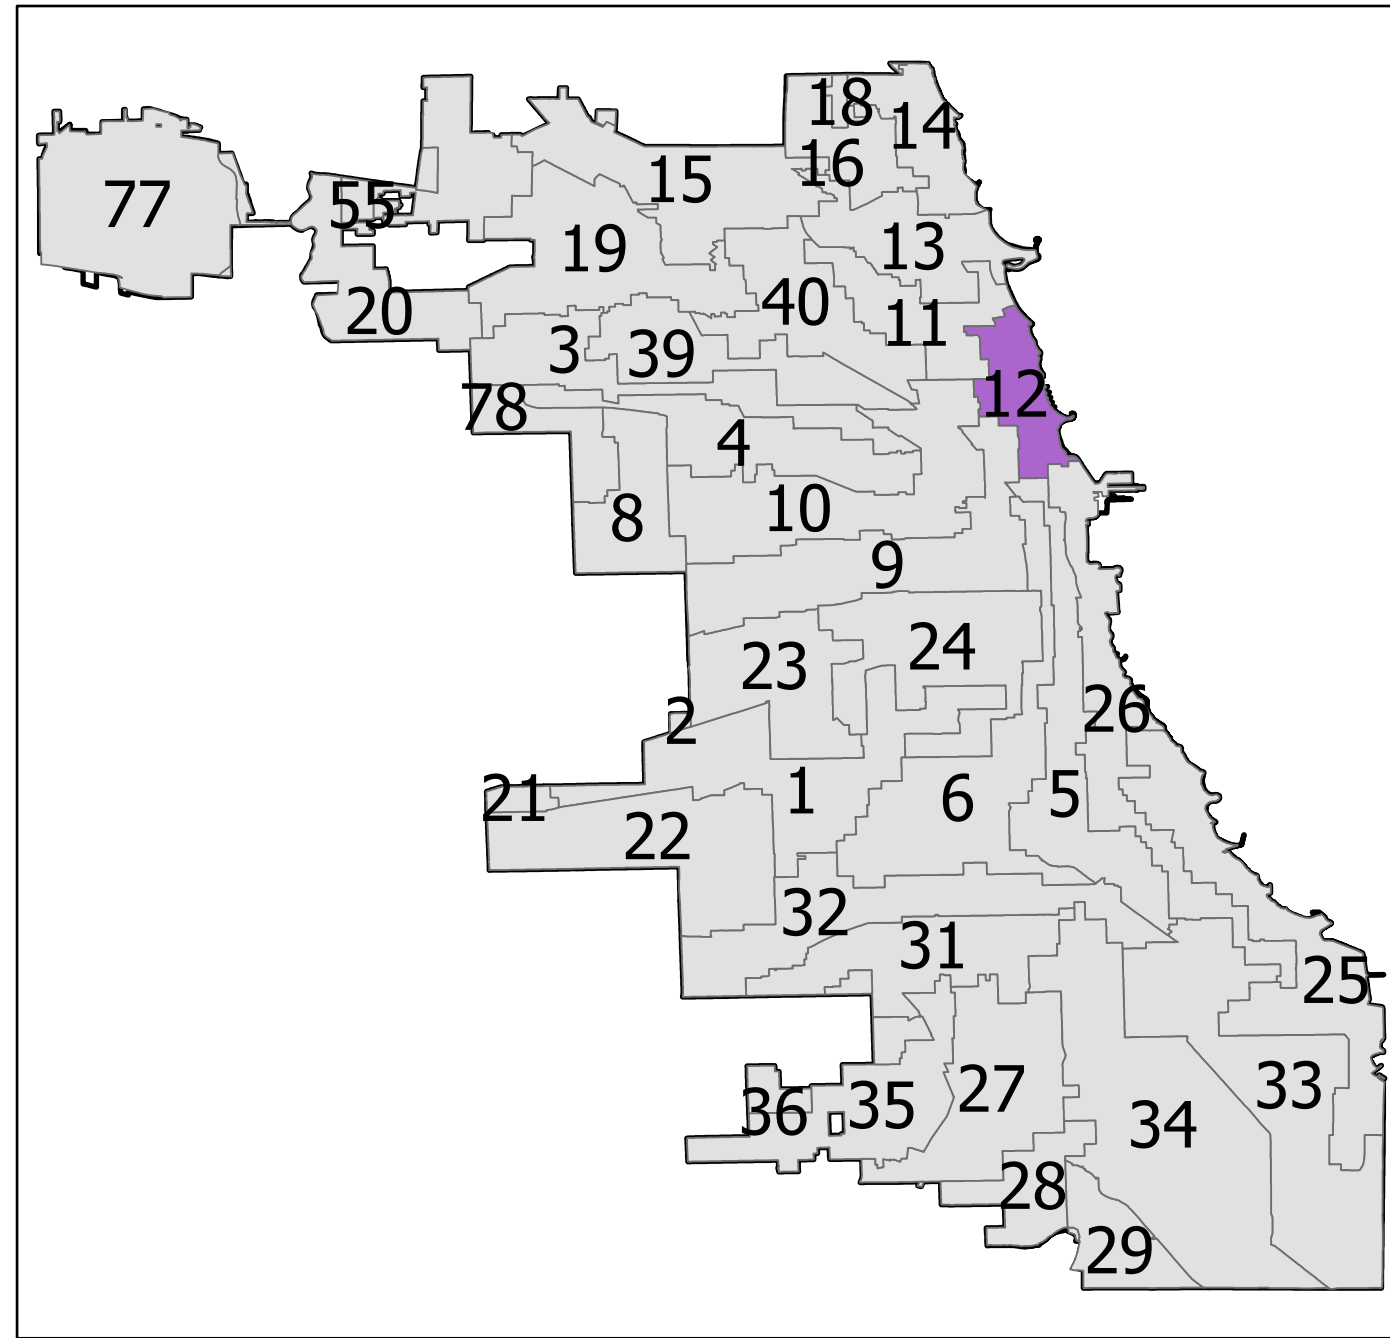

12th District State House

Lying wholly or partially within the jurisdiction of the Board of Election Commissioners

These district maps are current as of December 28, 2021 and are subject to change due to pending litigation and/or future legislation, referenda or corrections. Please check periodically for updated maps

Board of Elections - City of Chicago
69 W Washington, Suite 600, Chicago, IL 60602
312-269-7900
www.chicagoelections.gov

Scale: 1:11,000

Legend

- State House District
- Chicago Wards 2015
- Chicago Boundary