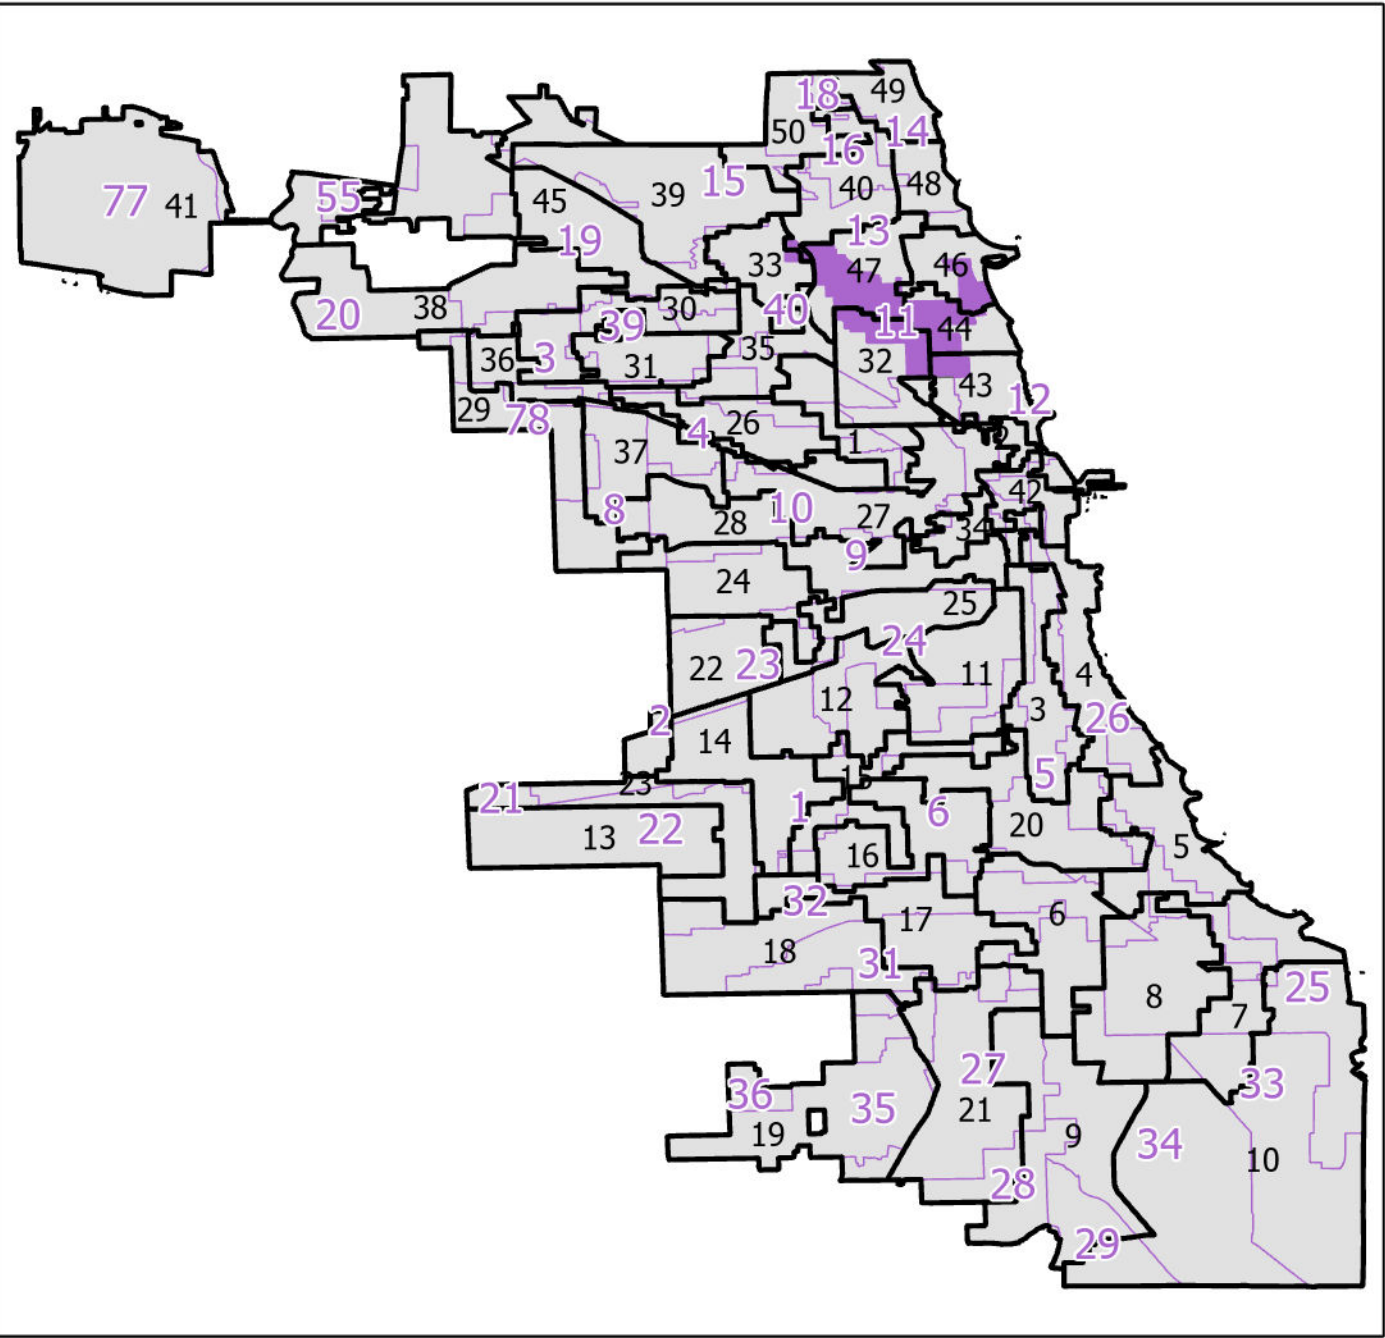

# 11th District State House

Lying wholly or partially within the jurisdiction of the Board of Election Commissioners  
 These district maps are current as of December 28, 2021 and are subject to change due to pending litigation and/or future legislation, referenda or corrections. Please check periodically for updated maps

Board of Elections - City of Chicago  
 69 W Washington, Suite 600, Chicago, IL 60602  
 312-269-7900  
 www.chicagoelections.gov

**Legend**  
 State House District  
 Chicago Wards  
 Chicago Boundary