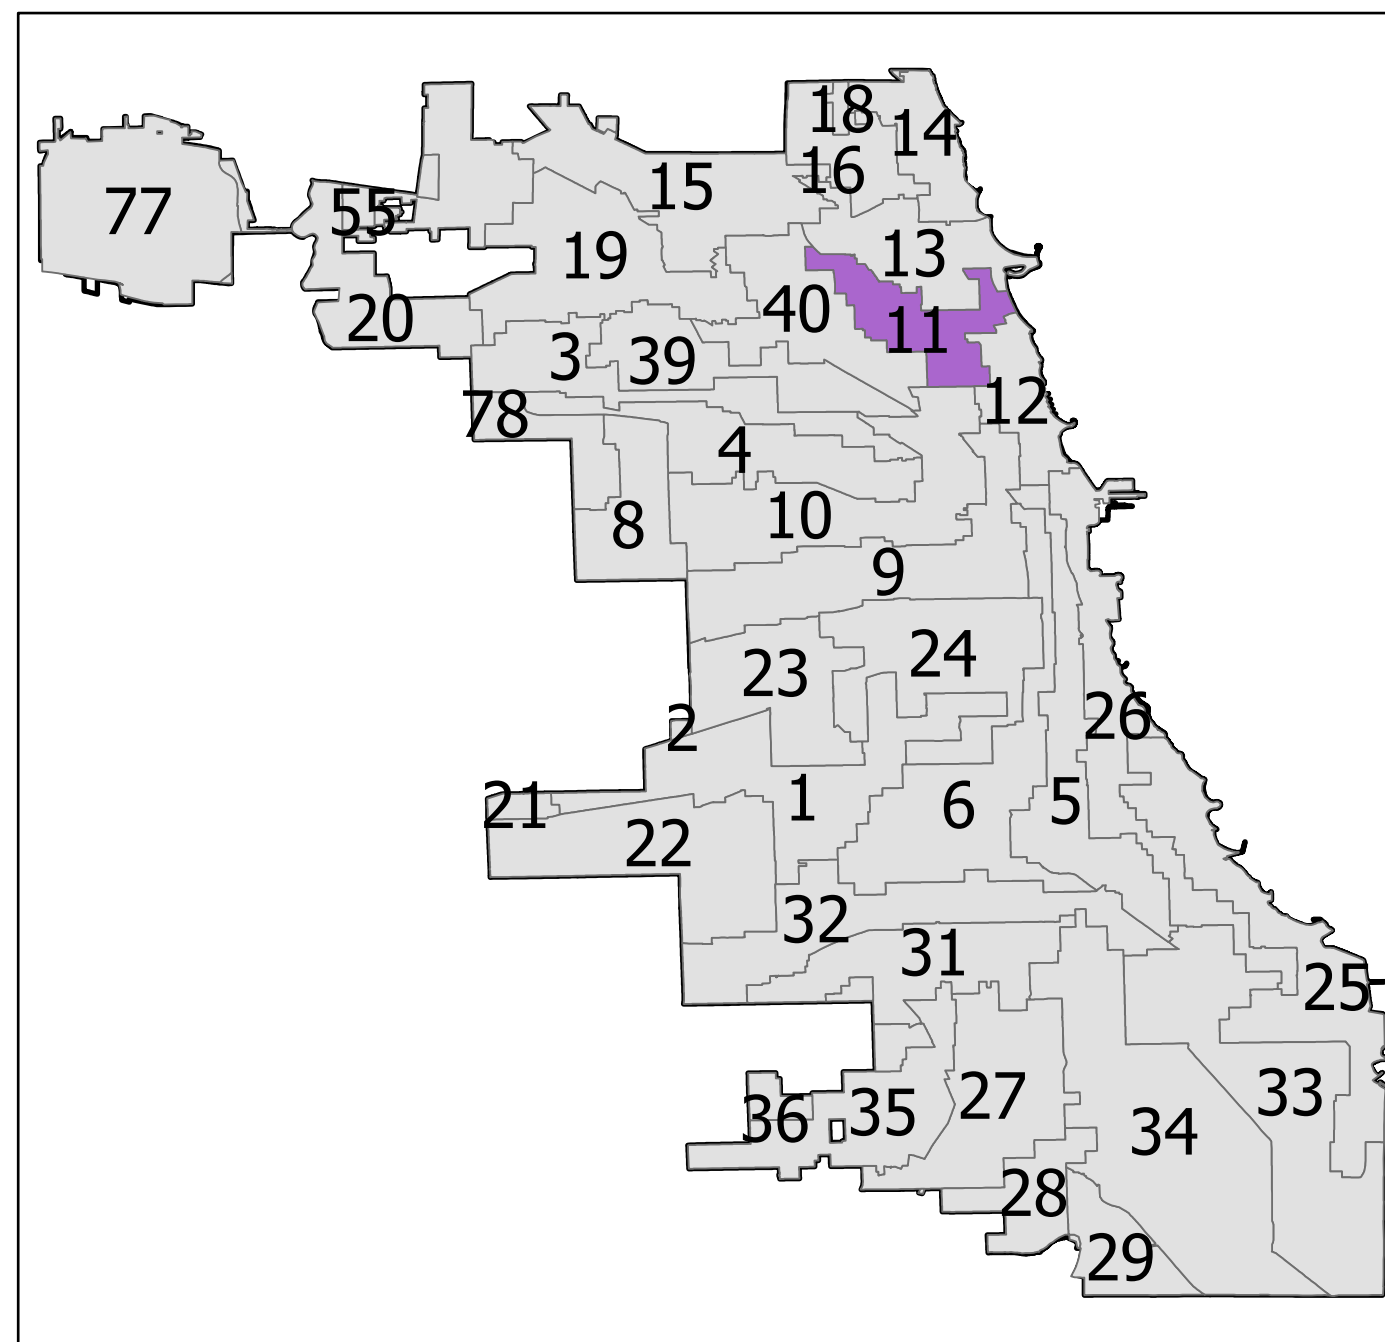

# 11th District State House

Lying wholly or partially within the jurisdiction of the Board of Election Commissioners

These district maps are current as of December 28, 2021 and are subject to change due to pending litigation and/or future legislation, referenda or corrections. Please check periodically for updated maps

Scale: 1:9,000

Board of Elections - City of Chicago  
69 W Washington, Suite 600, Chicago, IL 60602  
312-269-7900  
  
[www.chicagoelections.gov](http://www.chicagoelections.gov)