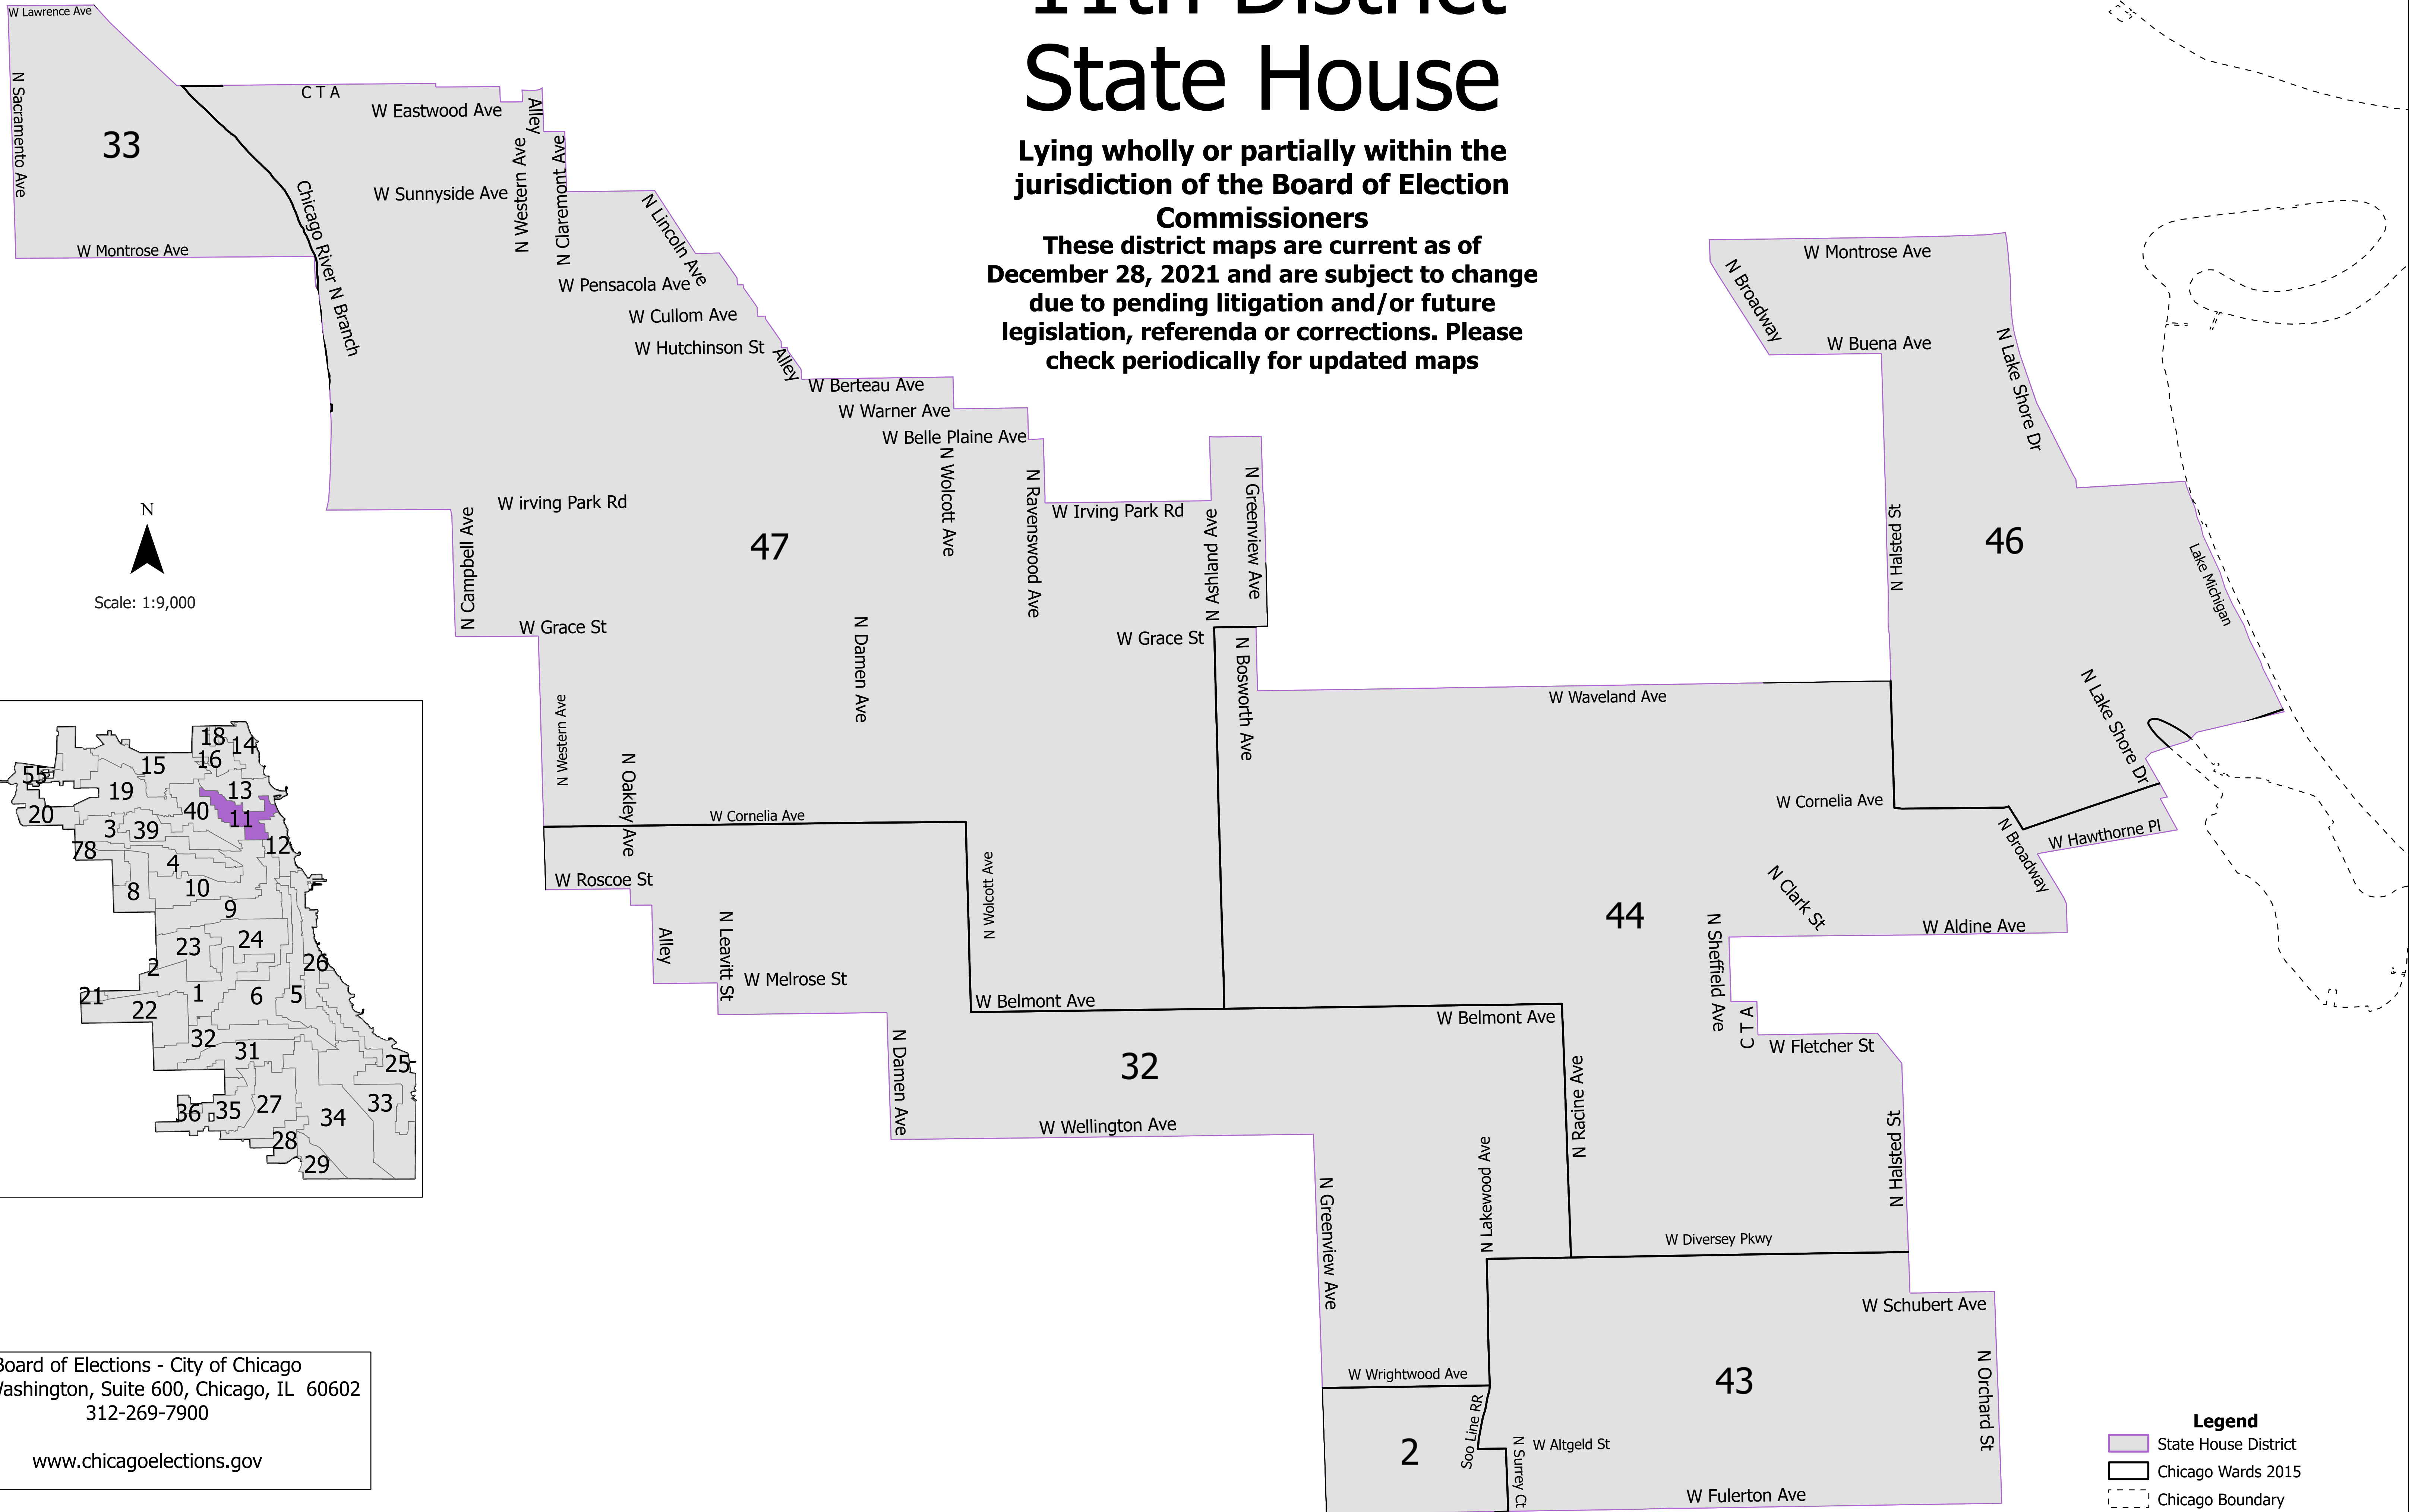

# 11th District State House

Lying wholly or partially within the jurisdiction of the Board of Election Commissioners

These district maps are current as of December 28, 2021 and are subject to change due to pending litigation and/or future legislation, referenda or corrections. Please check periodically for updated maps

Scale: 1:9,000

Board of Elections - City of Chicago  
69 W Washington, Suite 600, Chicago, IL 60602  
312-269-7900  
  
[www.chicagoelections.gov](http://www.chicagoelections.gov)