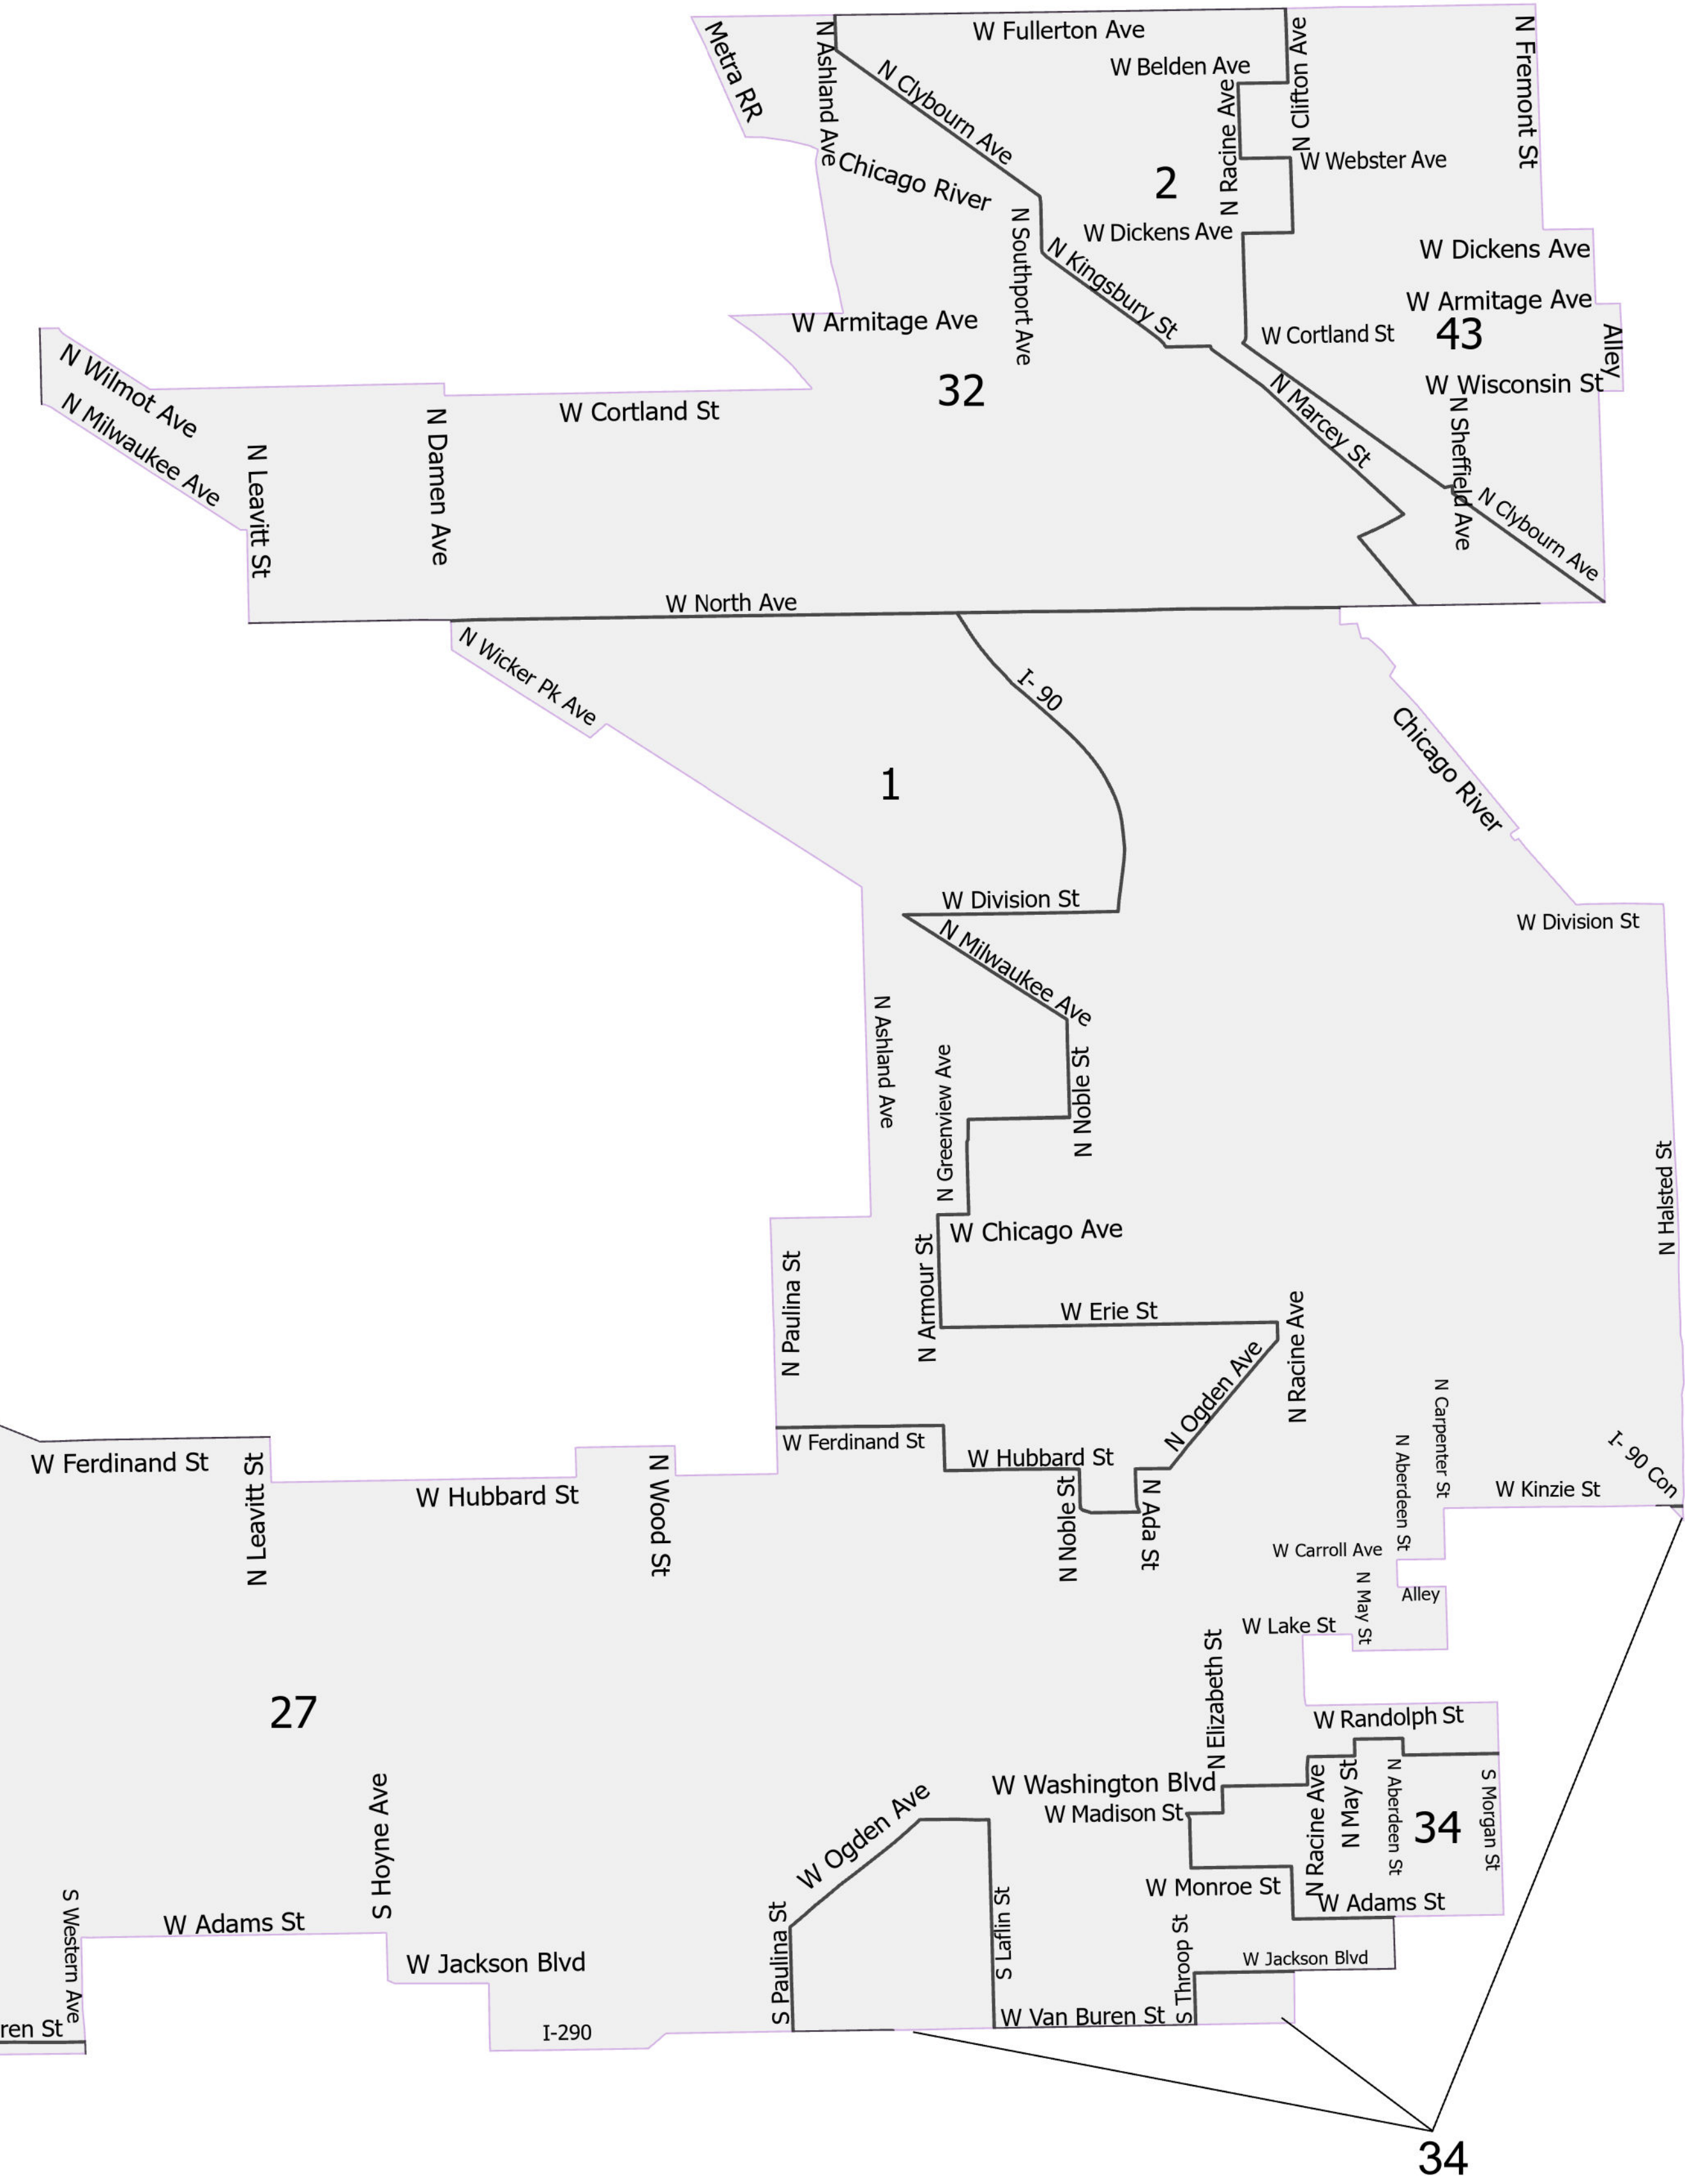

# 10th District State House

Lying wholly or partially within the jurisdiction of the Board of Election Commissioners

These district maps are current as of December 28, 2021 and are subject to change due to pending litigation and/or future legislation, referenda or corrections. Please check periodically for updated maps

N  
Scale: 1:13,000

- Legend**
- State House District
  - Chicago Wards
  - Chicago Boundary

Board of Elections - City of Chicago  
69 W Washington, Suite 600, Chicago, IL 60602  
312-269-7900  
[www.chicagoelections.gov](http://www.chicagoelections.gov)