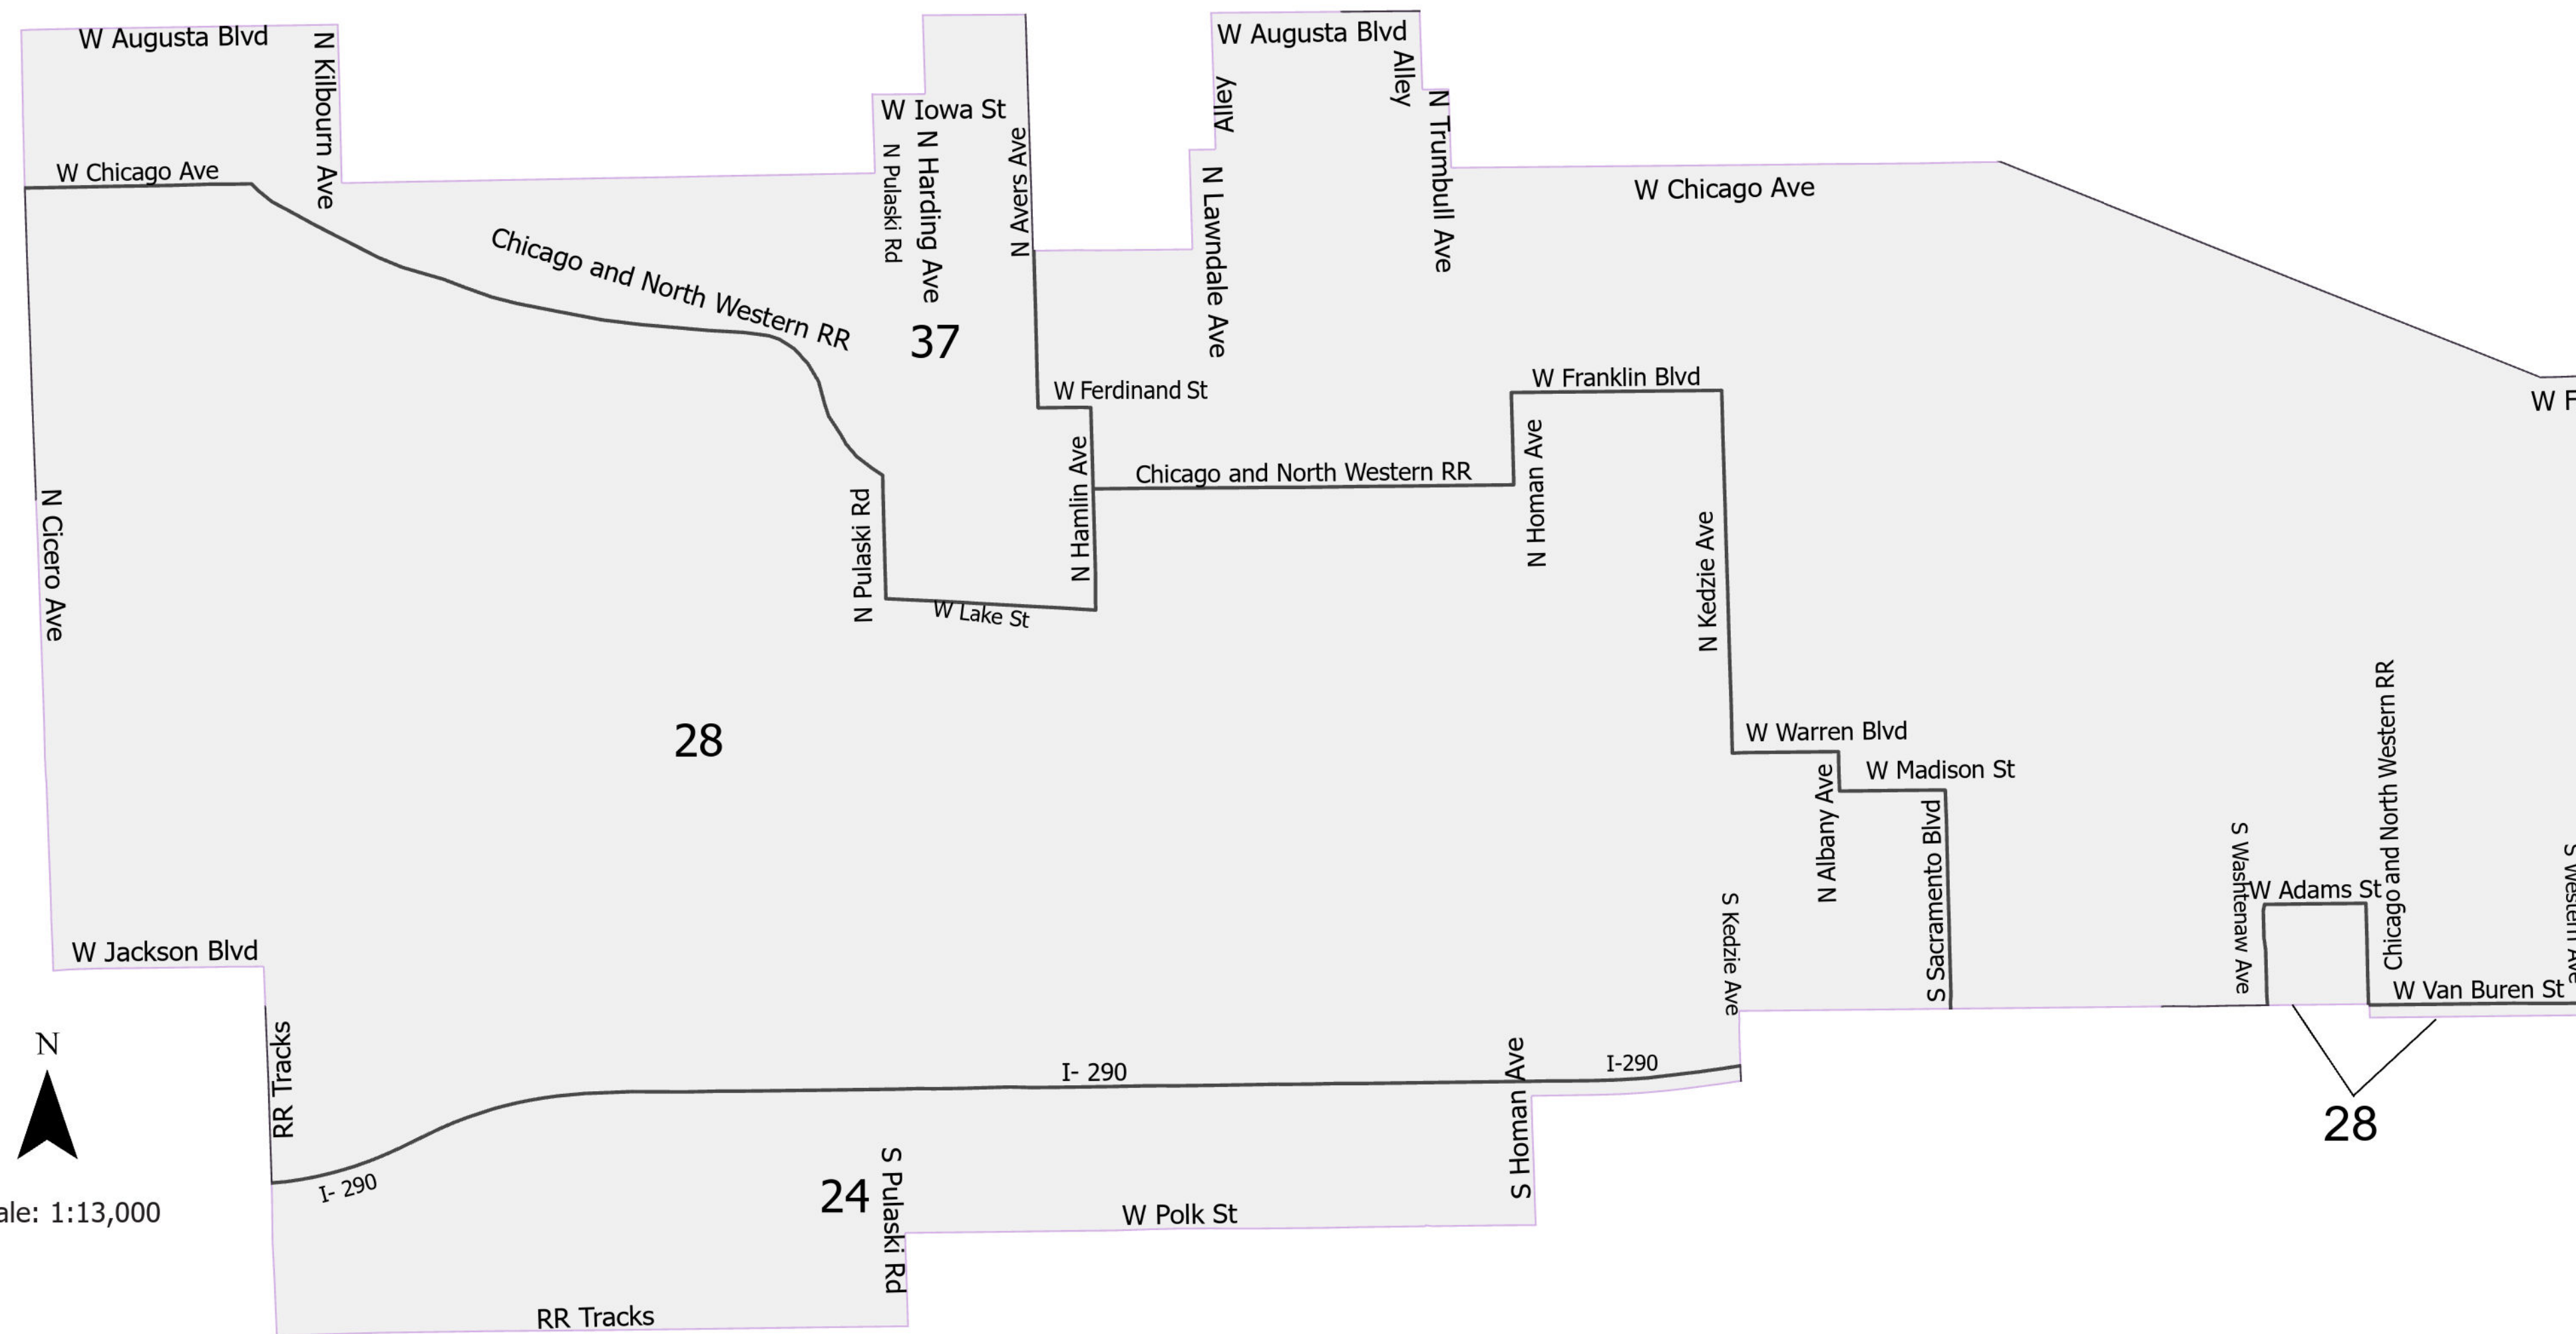

# 10th District State House

Lying wholly or partially within the jurisdiction of the Board of Election Commissioners

These district maps are current as of December 28, 2021 and are subject to change due to pending litigation and/or future legislation, referenda or corrections. Please check periodically for updated maps

N  
Scale: 1:13,000

- Legend**
- State House District
  - Chicago Wards
  - Chicago Boundary

Board of Elections - City of Chicago  
69 W Washington, Suite 600, Chicago, IL 60602  
312-269-7900  
[www.chicagoelections.gov](http://www.chicagoelections.gov)