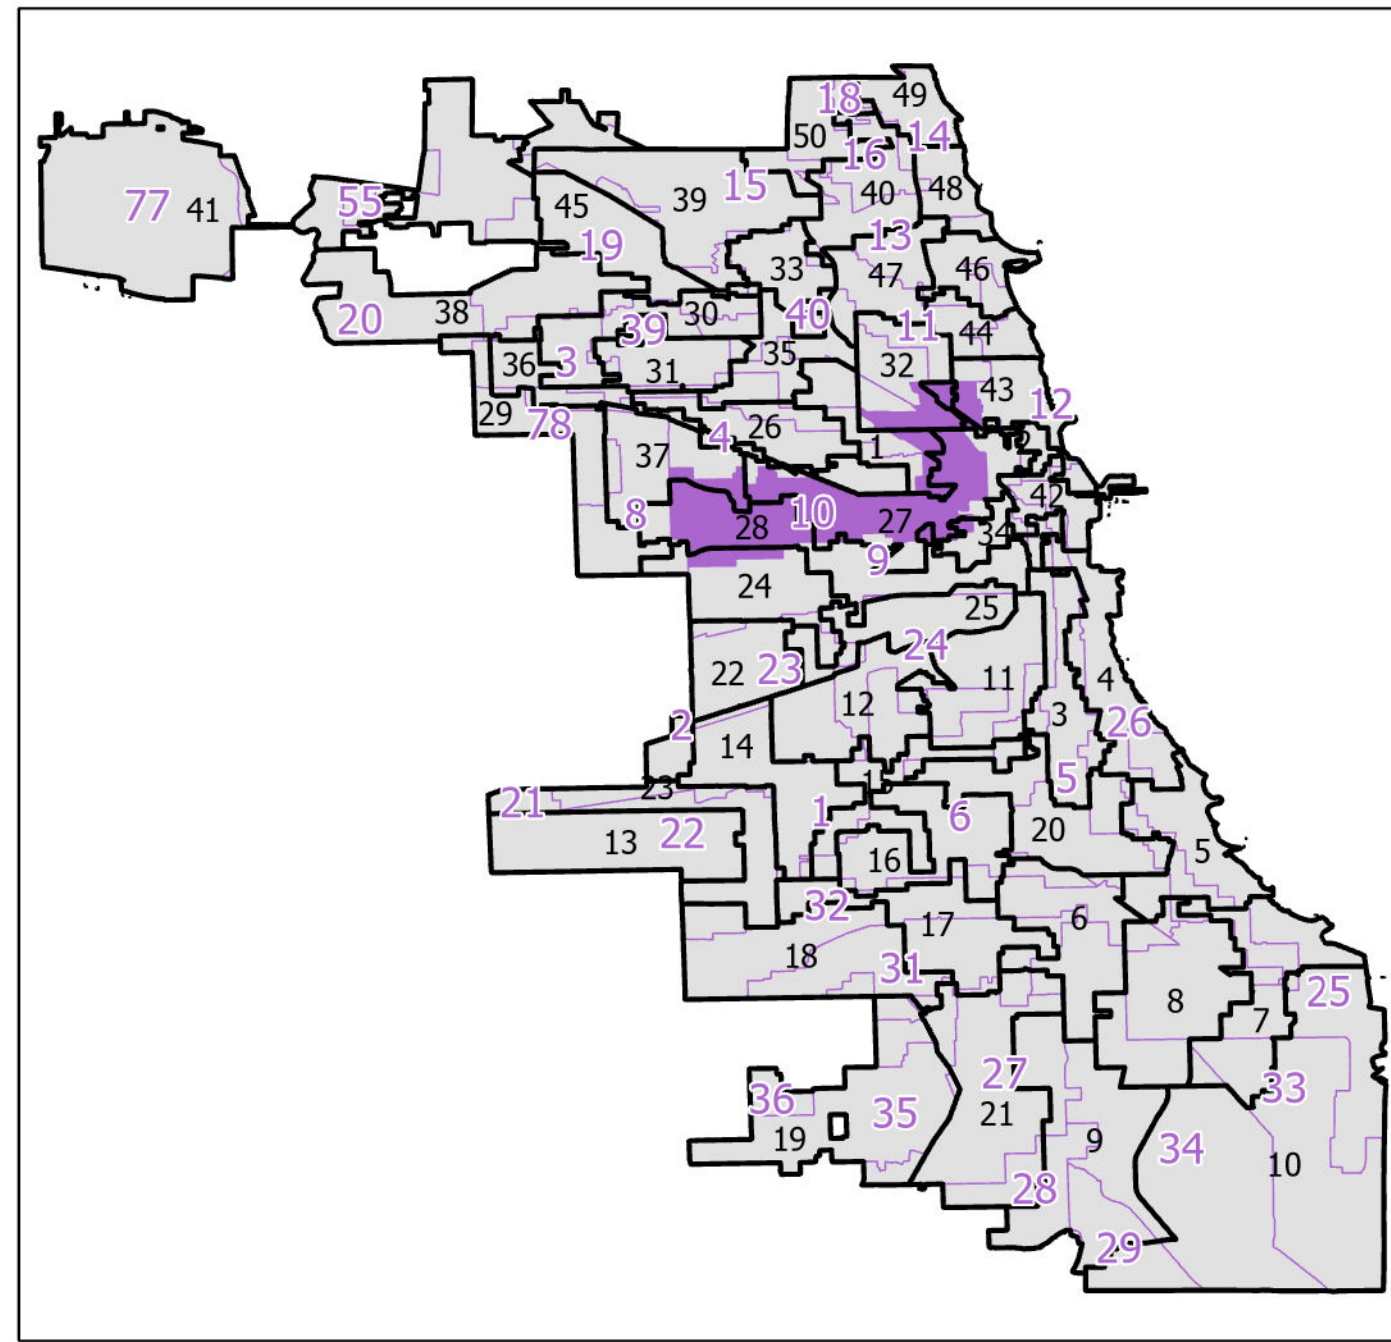

# 10th District State House

Lying wholly or partially within the jurisdiction of the Board of Election Commissioners

These district maps are current as of December 28, 2021 and are subject to change due to pending litigation and/or future legislation, referenda or corrections. Please check periodically for updated maps

N  
Scale: 1:13,000

- Legend**
- State House District
  - Chicago Wards
  - Chicago Boundary

Board of Elections - City of Chicago  
69 W Washington, Suite 600, Chicago, IL 60602  
312-269-7900  
[www.chicagoelections.gov](http://www.chicagoelections.gov)