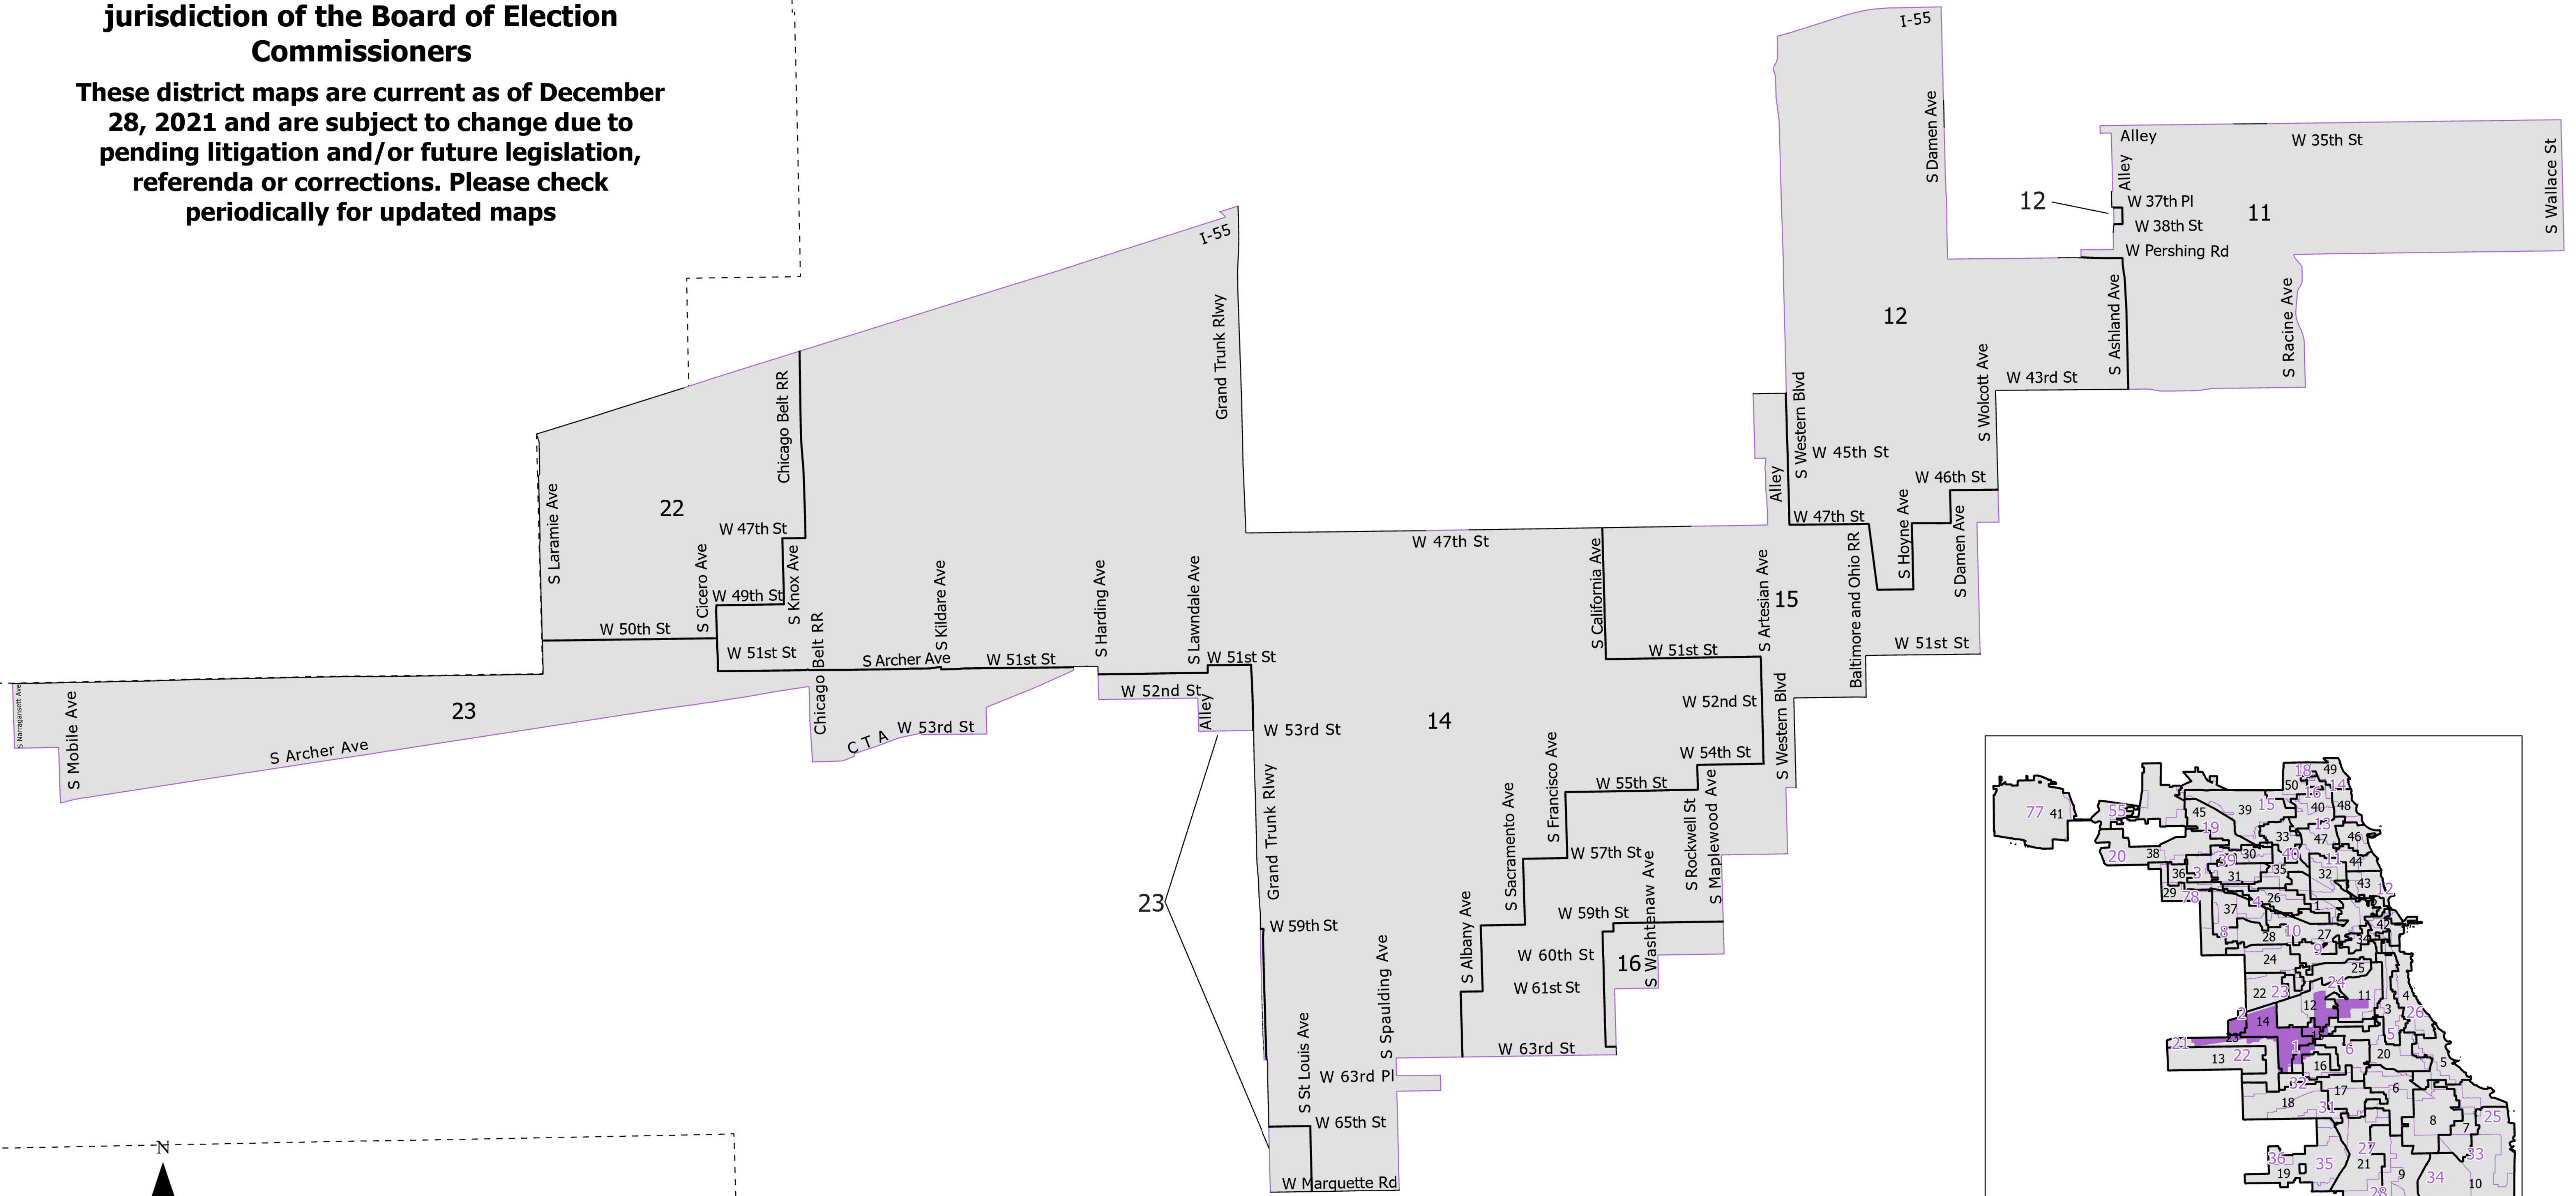

# 1st District State House

Lying wholly or partially within the jurisdiction of the Board of Election Commissioners

These district maps are current as of December 28, 2021 and are subject to change due to pending litigation and/or future legislation, referenda or corrections. Please check periodically for updated maps

Scale: 1:18,000

- Legend**
- State House District
  - Chicago Wards
  - Chicago Boundary

Board of Elections - City of Chicago  
 69 W Washington, Suite 600, Chicago, IL 60602  
 312-269-7900  
  
[www.chicagoelections.gov](http://www.chicagoelections.gov)