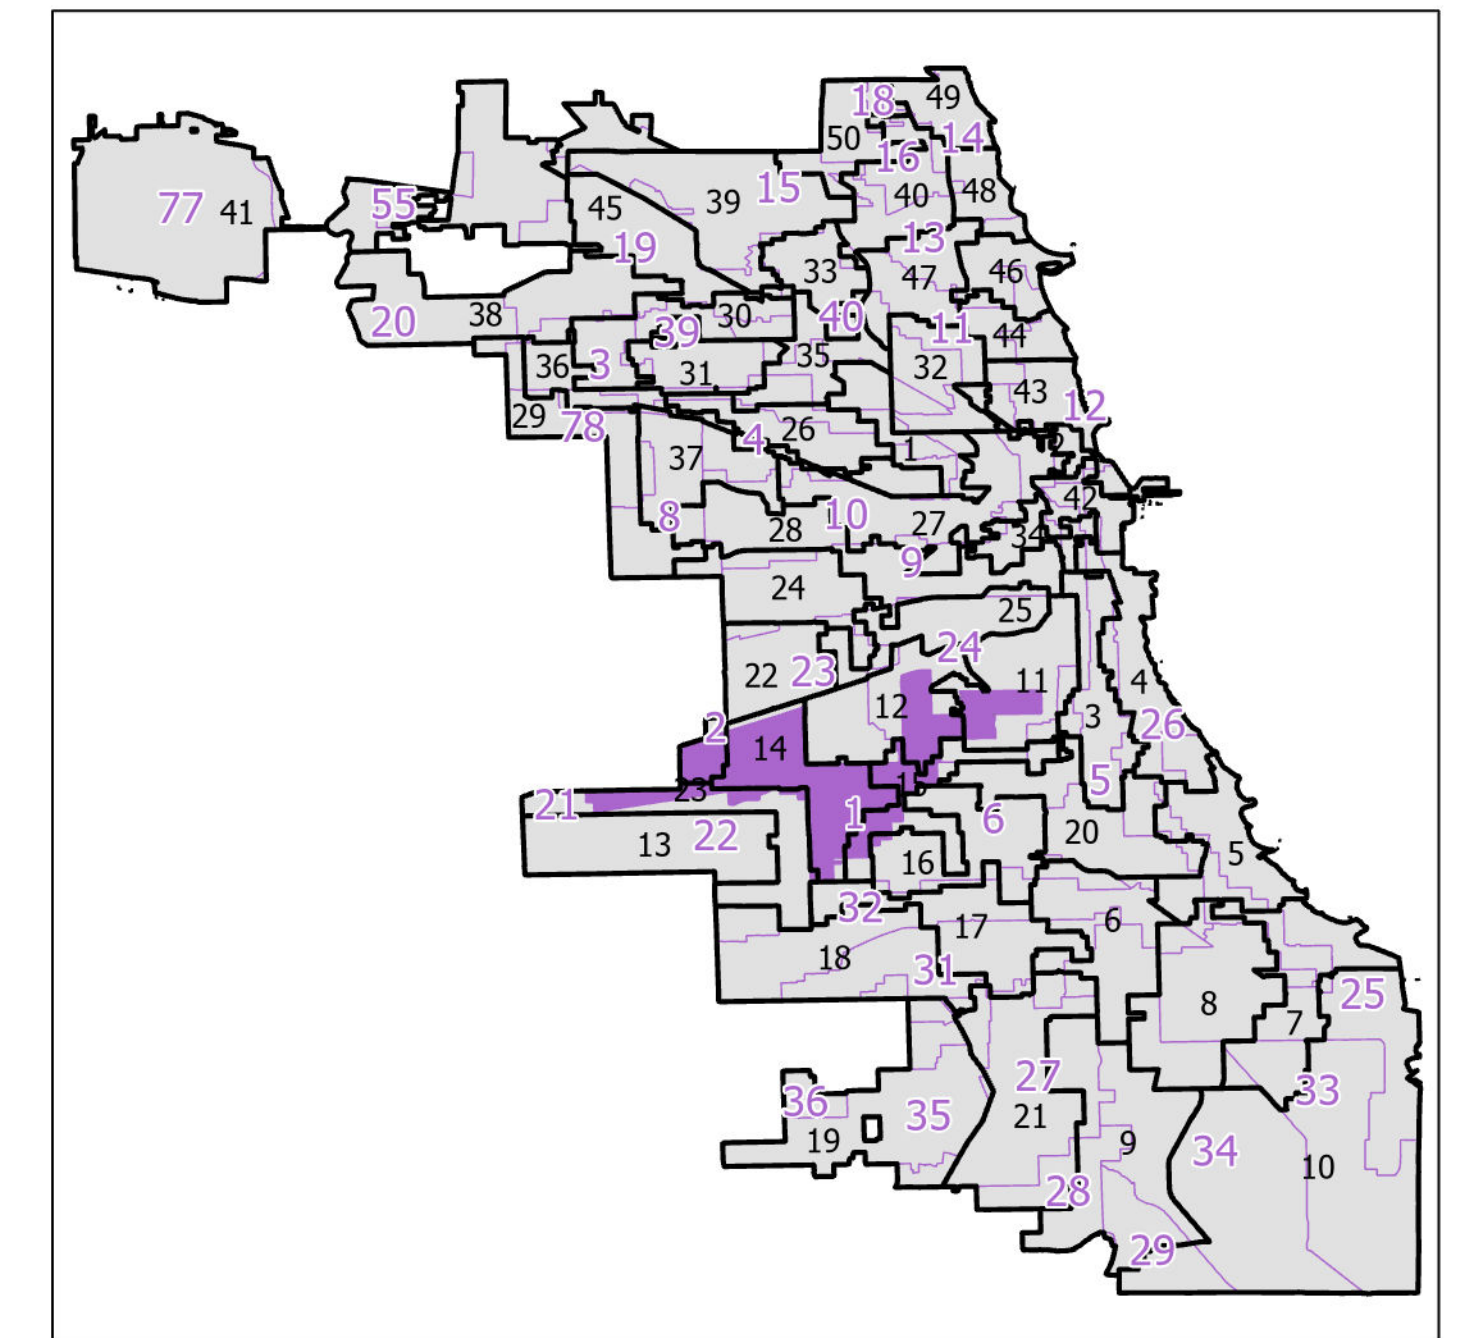

# 1st District State House

Lying wholly or partially within the jurisdiction of the Board of Election Commissioners

These district maps are current as of December 28, 2021 and are subject to change due to pending litigation and/or future legislation, referenda or corrections. Please check periodically for updated maps

Scale: 1:18,000

- Legend**
- State House District
  - Chicago Wards
  - Chicago Boundary

Board of Elections - City of Chicago  
 69 W Washington, Suite 600, Chicago, IL 60602  
 312-269-7900  
  
[www.chicagoelections.gov](http://www.chicagoelections.gov)