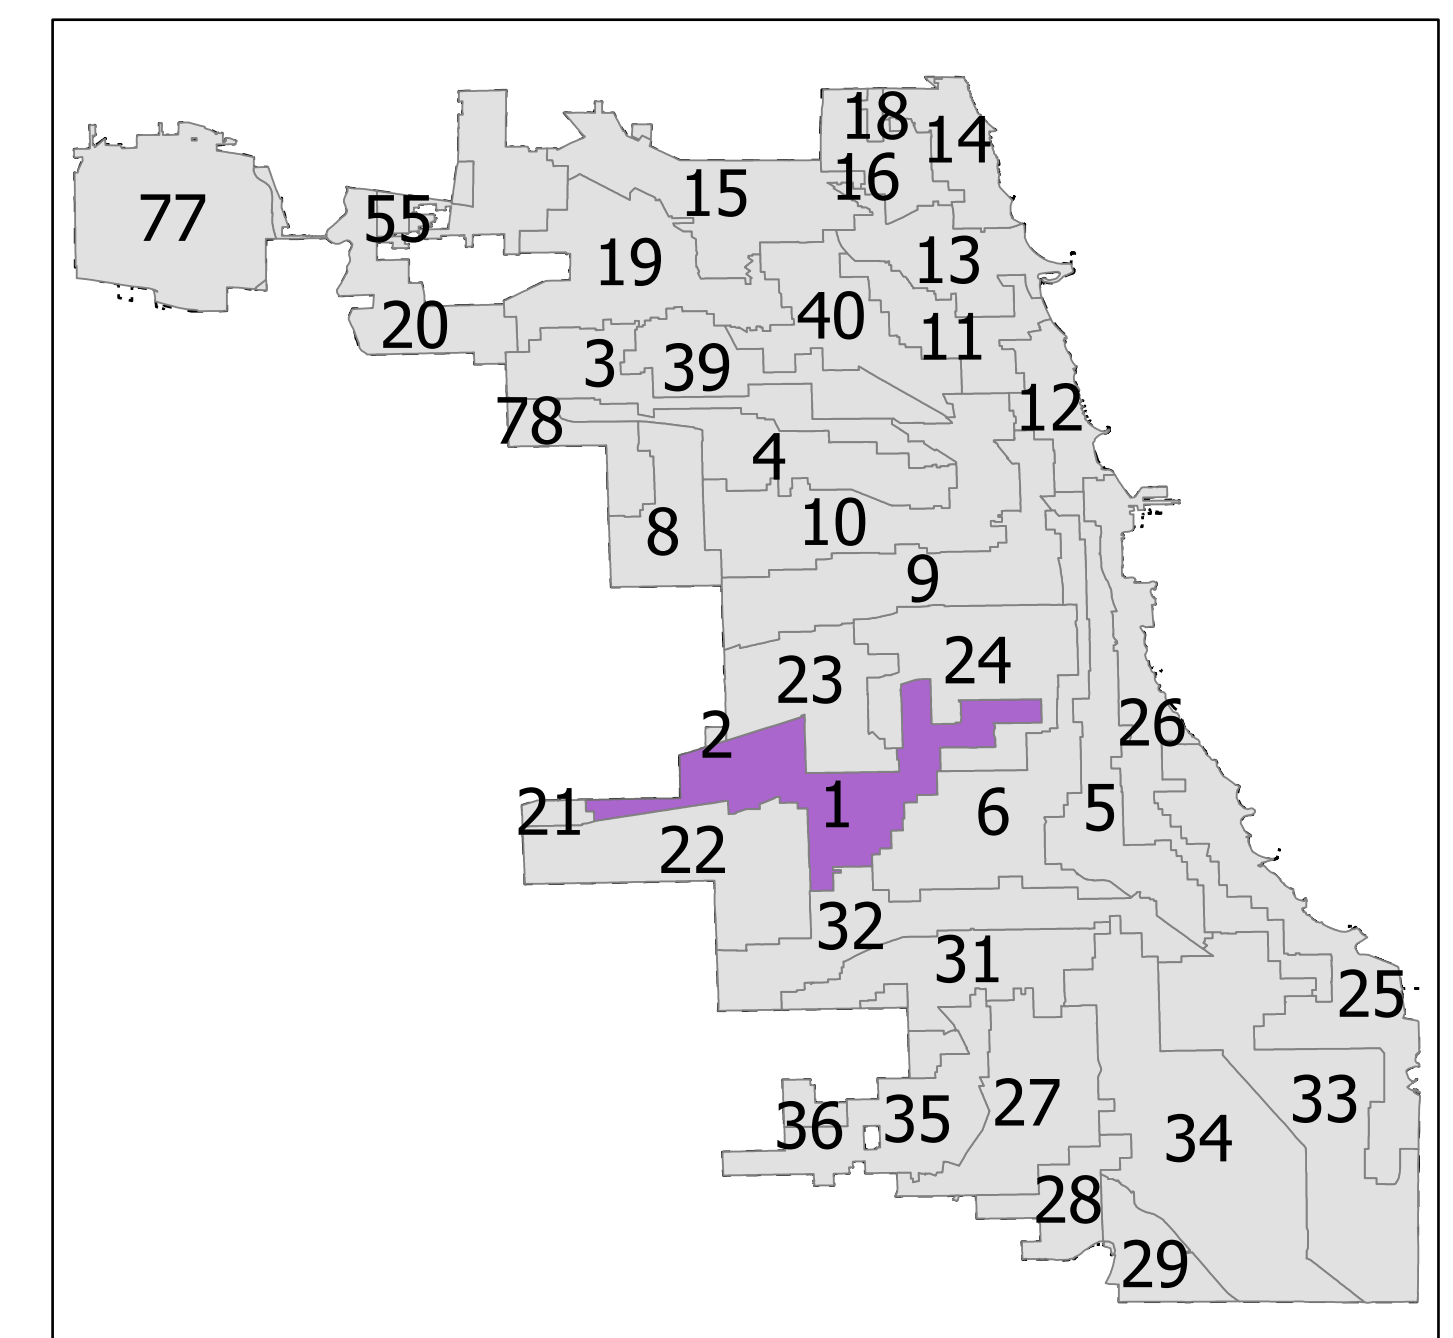

1st District State House

Lying wholly or partially within the jurisdiction of the Board of Election Commissioners

These district maps are current as of December 28, 2021 and are subject to change due to pending litigation and/or future legislation, referenda or corrections. Please check periodically for updated maps

Scale: 1:18,000

Date Printed: 12/13/2021 12:38 PM

- Legend**
- State House District
 - Chicago Wards 2015
 - Chicago Boundary

Board of Elections - City of Chicago
 69 W Washington, Suite 600, Chicago, IL 60602
 312-269-7900
www.chicagoelections.gov