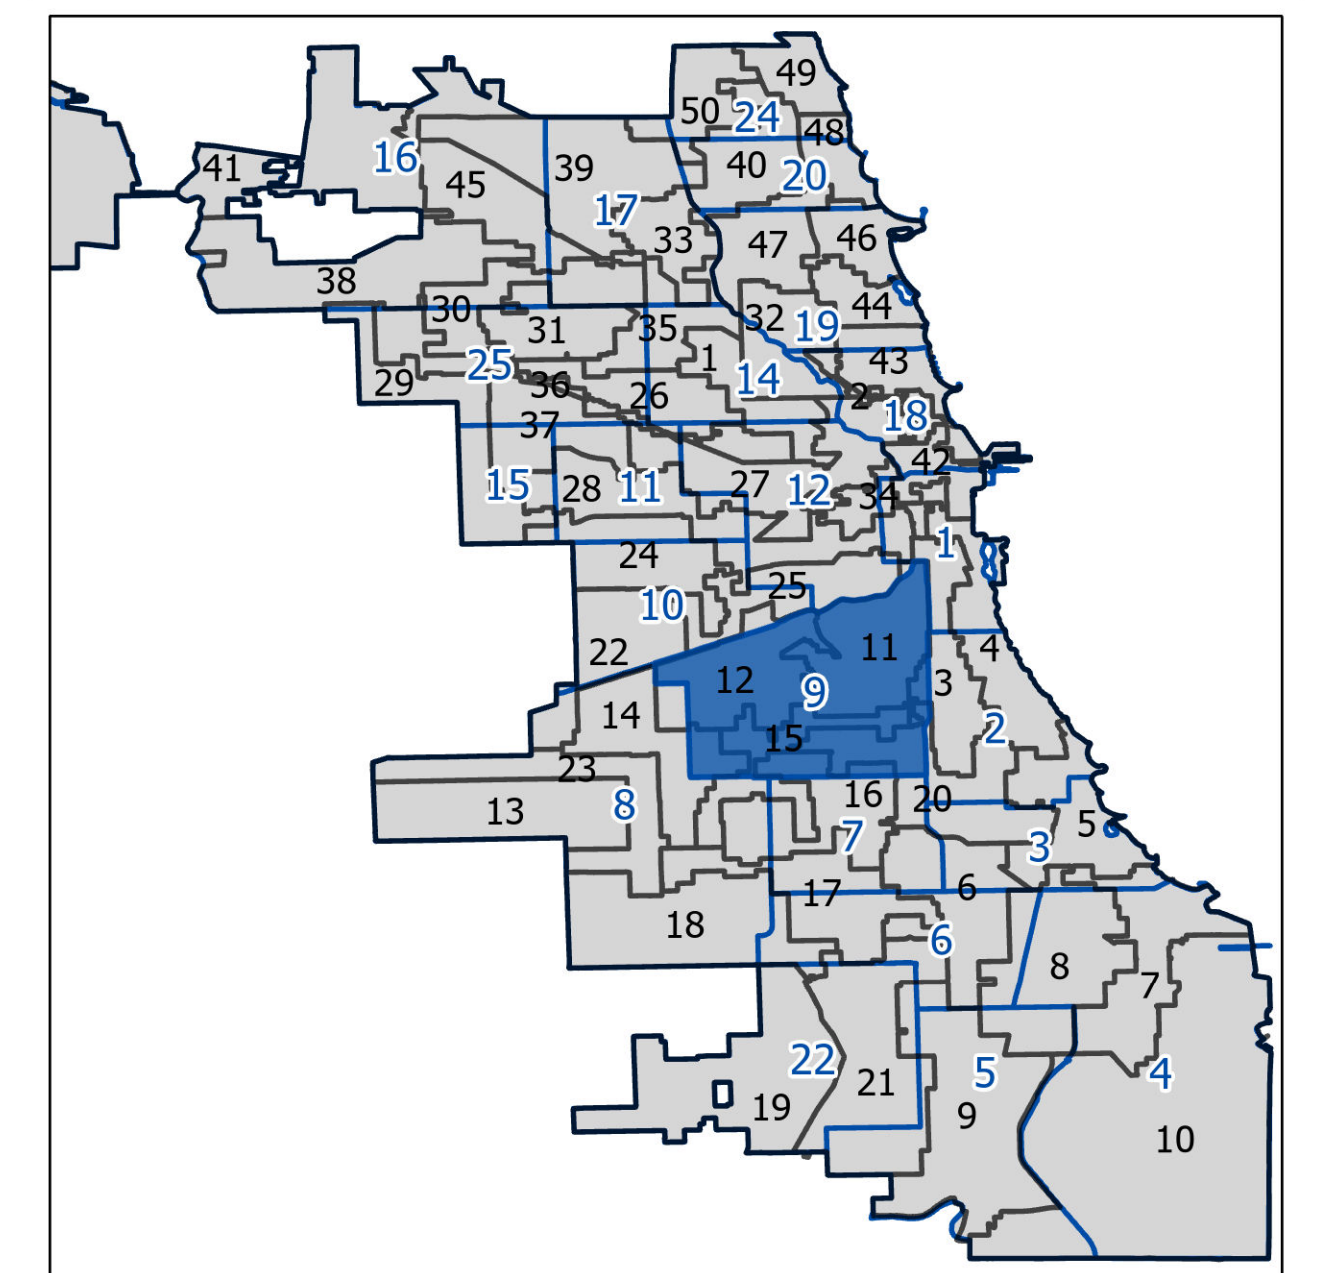

9th Police District

Lying wholly or partially within the jurisdiction of the Board of Election Commissioners

These district maps are current as of December 28, 2021 and are subject to change due to pending litigation and/or future legislation, referenda or corrections. Please check periodically for updated maps

Board of Elections - City of Chicago
 69 W Washington, Suite 600, Chicago, IL 60602
 312-269-7900
www.chicagoelections.gov

Legend

- Wards
- Police Districts

N

 Scale: 1:14,000