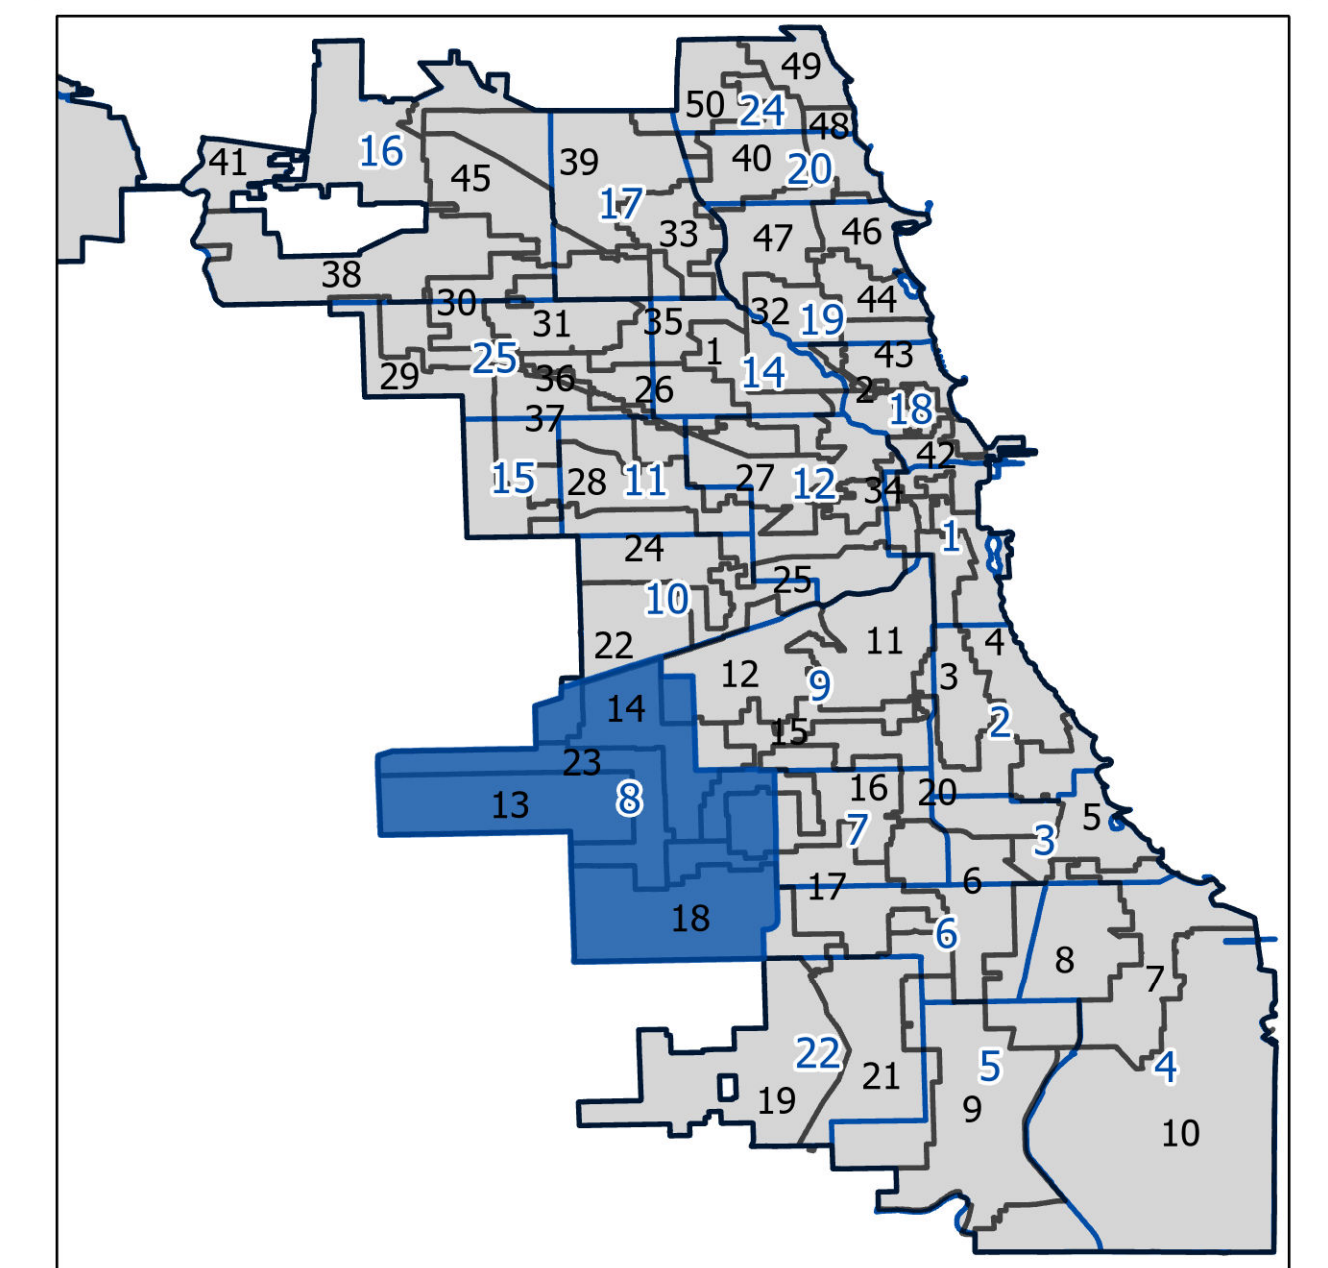

8th Police District

Lying wholly or partially within the jurisdiction of the Board of Election Commissioners

These district maps are current as of December 28, 2021 and are subject to change due to pending litigation and/or future legislation, referenda or corrections. Please check periodically for updated maps

Board of Elections - City of Chicago
69 W Washington, Suite 600, Chicago, IL 60602
312-269-7900
www.chicagoelections.gov

Legend
□ Wards
■ Police Districts

N
Scale: 1:21,000