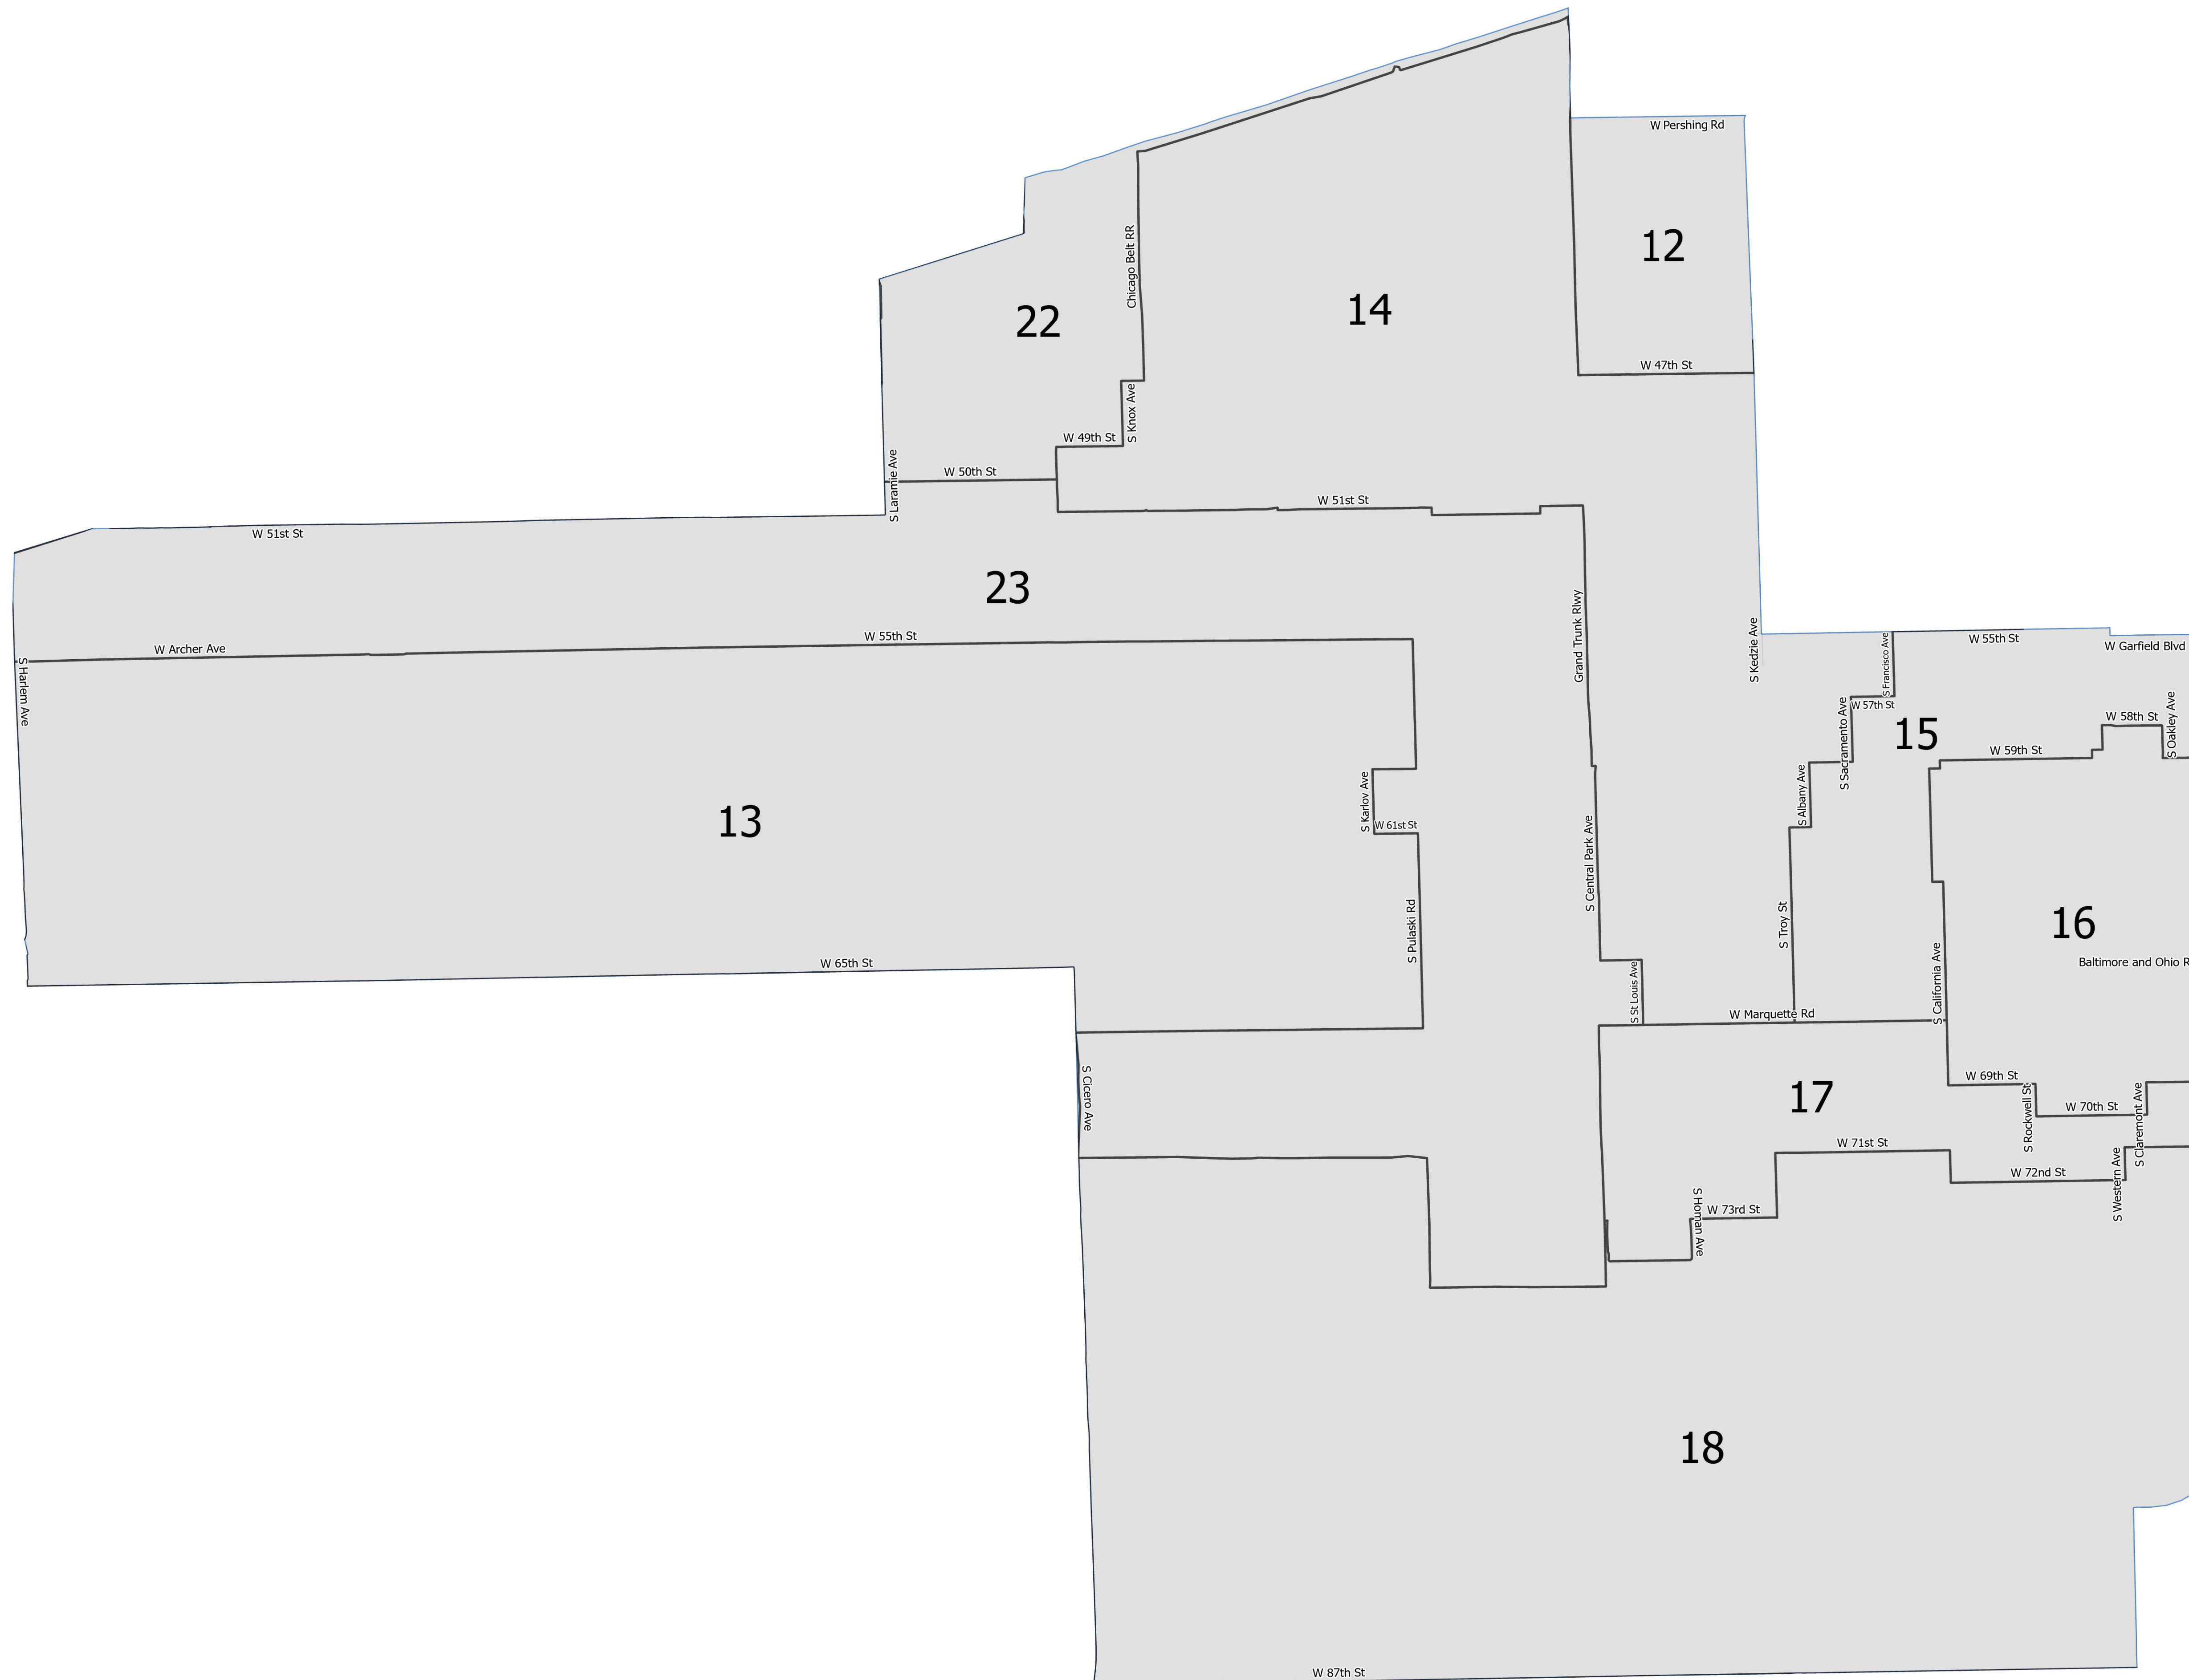

8th Police District

Lying wholly or partially within the jurisdiction of the Board of Election Commissioners

These district maps are current as of December 28, 2021 and are subject to change due to pending litigation and/or future legislation, referenda or corrections. Please check periodically for updated maps

Board of Elections - City of Chicago
69 W Washington, Suite 600, Chicago, IL 60602
312-269-7900
www.chicagoelections.gov

Legend
□ Wards
■ Police Districts

N
Scale: 1:21,000