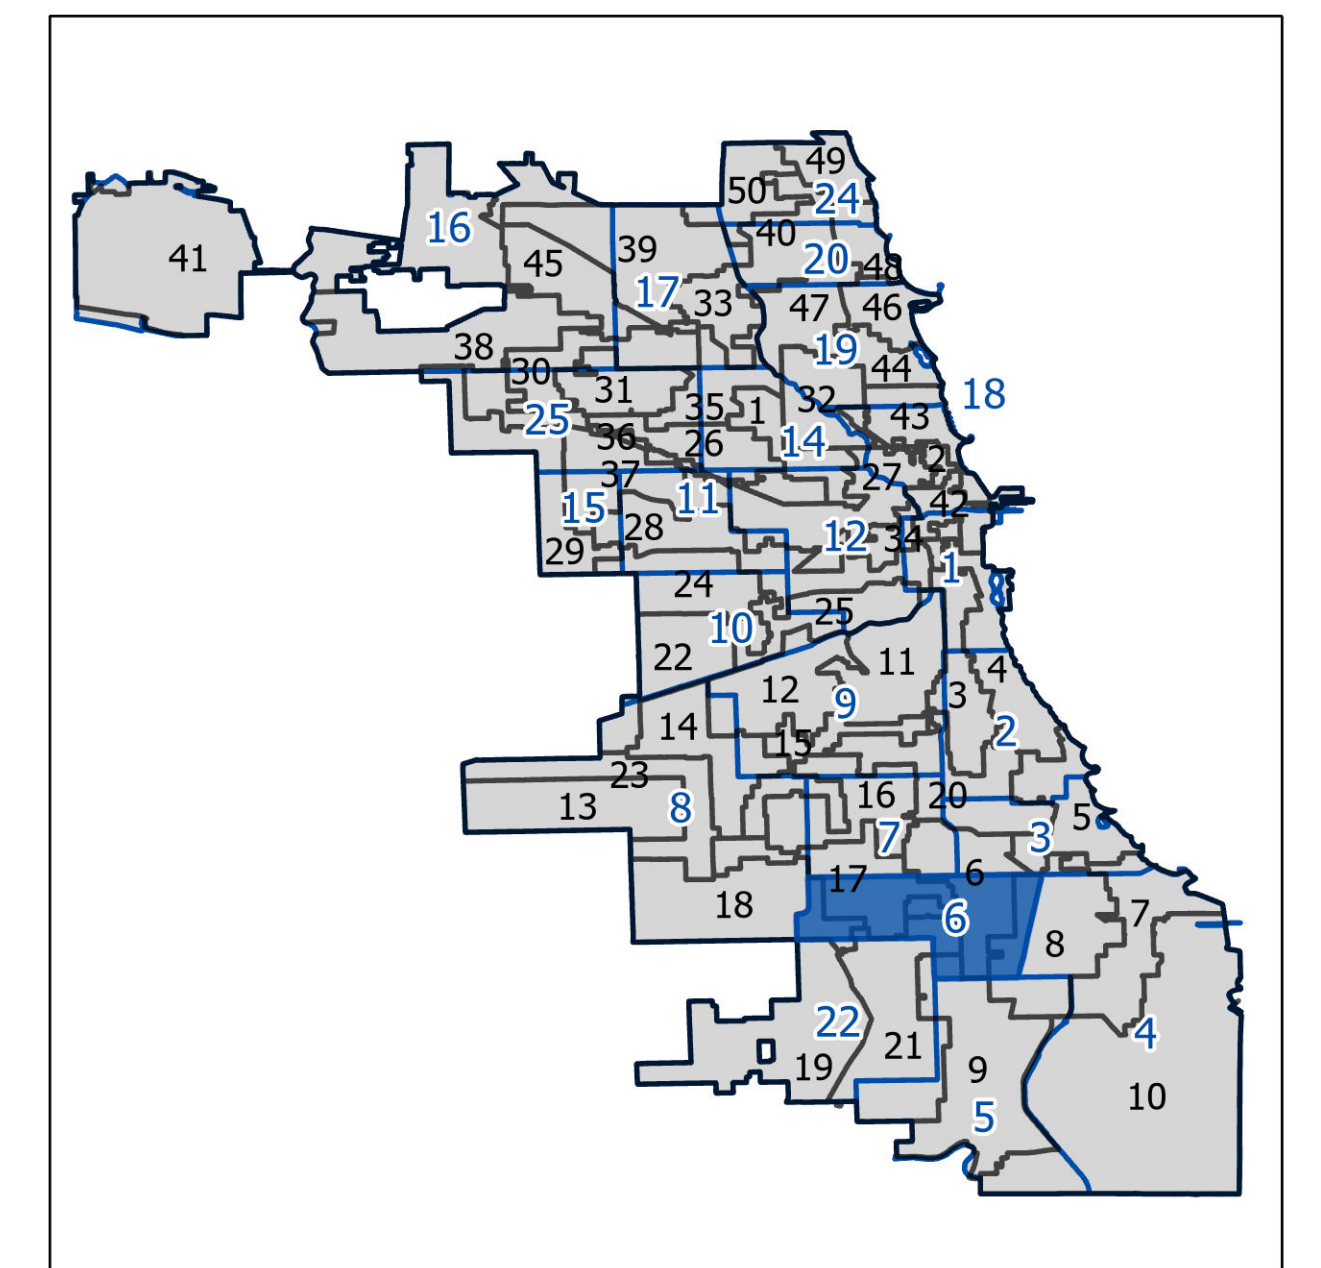

6th Police District

Lying wholly or partially within the jurisdiction of the Board of Election Commissioners

These district maps are current as of December 28, 2021 and are subject to change due to pending litigation and/or future legislation, referenda or corrections. Please check periodically for updated maps

Board of Elections - City of Chicago
69 W Washington, Suite 600, Chicago, IL 60602
312-269-7900
www.chicagoelections.gov

Legend

- Wards
- Police Districts

N

Scale: 1:15,000