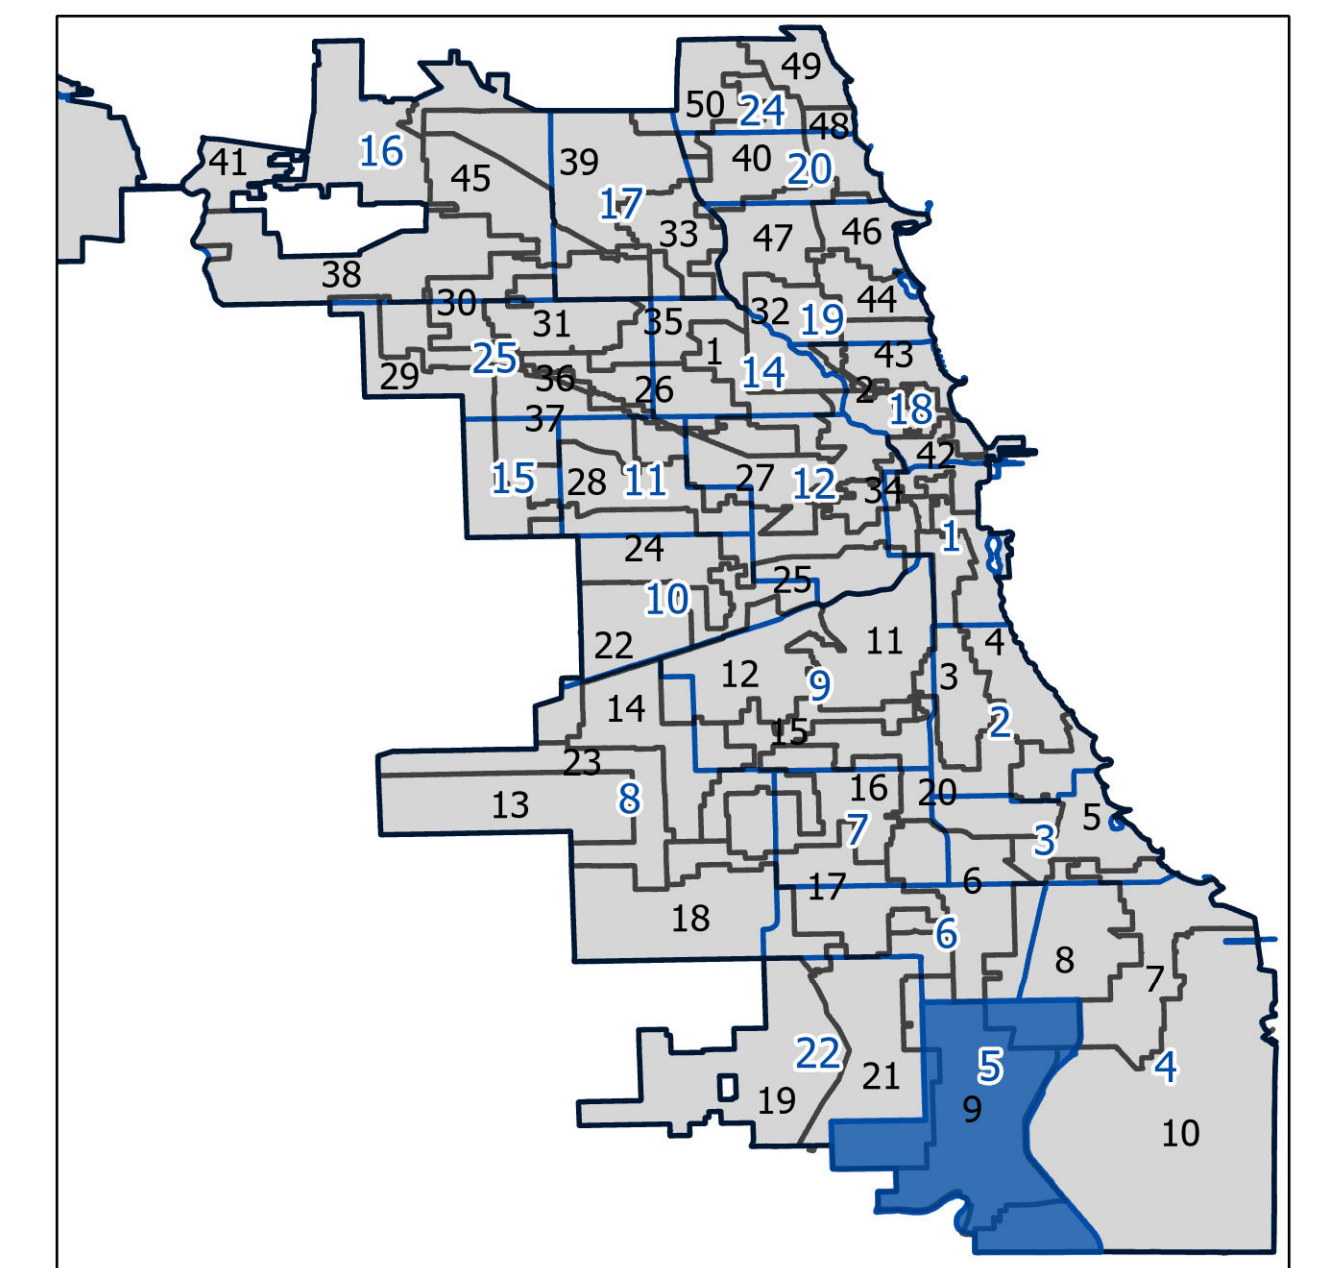

5th Police District

Lying wholly or partially within the jurisdiction of the Board of Election Commissioners

These district maps are current as of December 28, 2021 and are subject to change due to pending litigation and/or future legislation, referenda or corrections. Please check periodically for updated maps

Board of Elections - City of Chicago
69 W Washington, Suite 600, Chicago, IL 60602
312-269-7900
www.chicagoelections.gov

Legend
□ Wards
■ Police Districts

N
Scale: 1:16,000