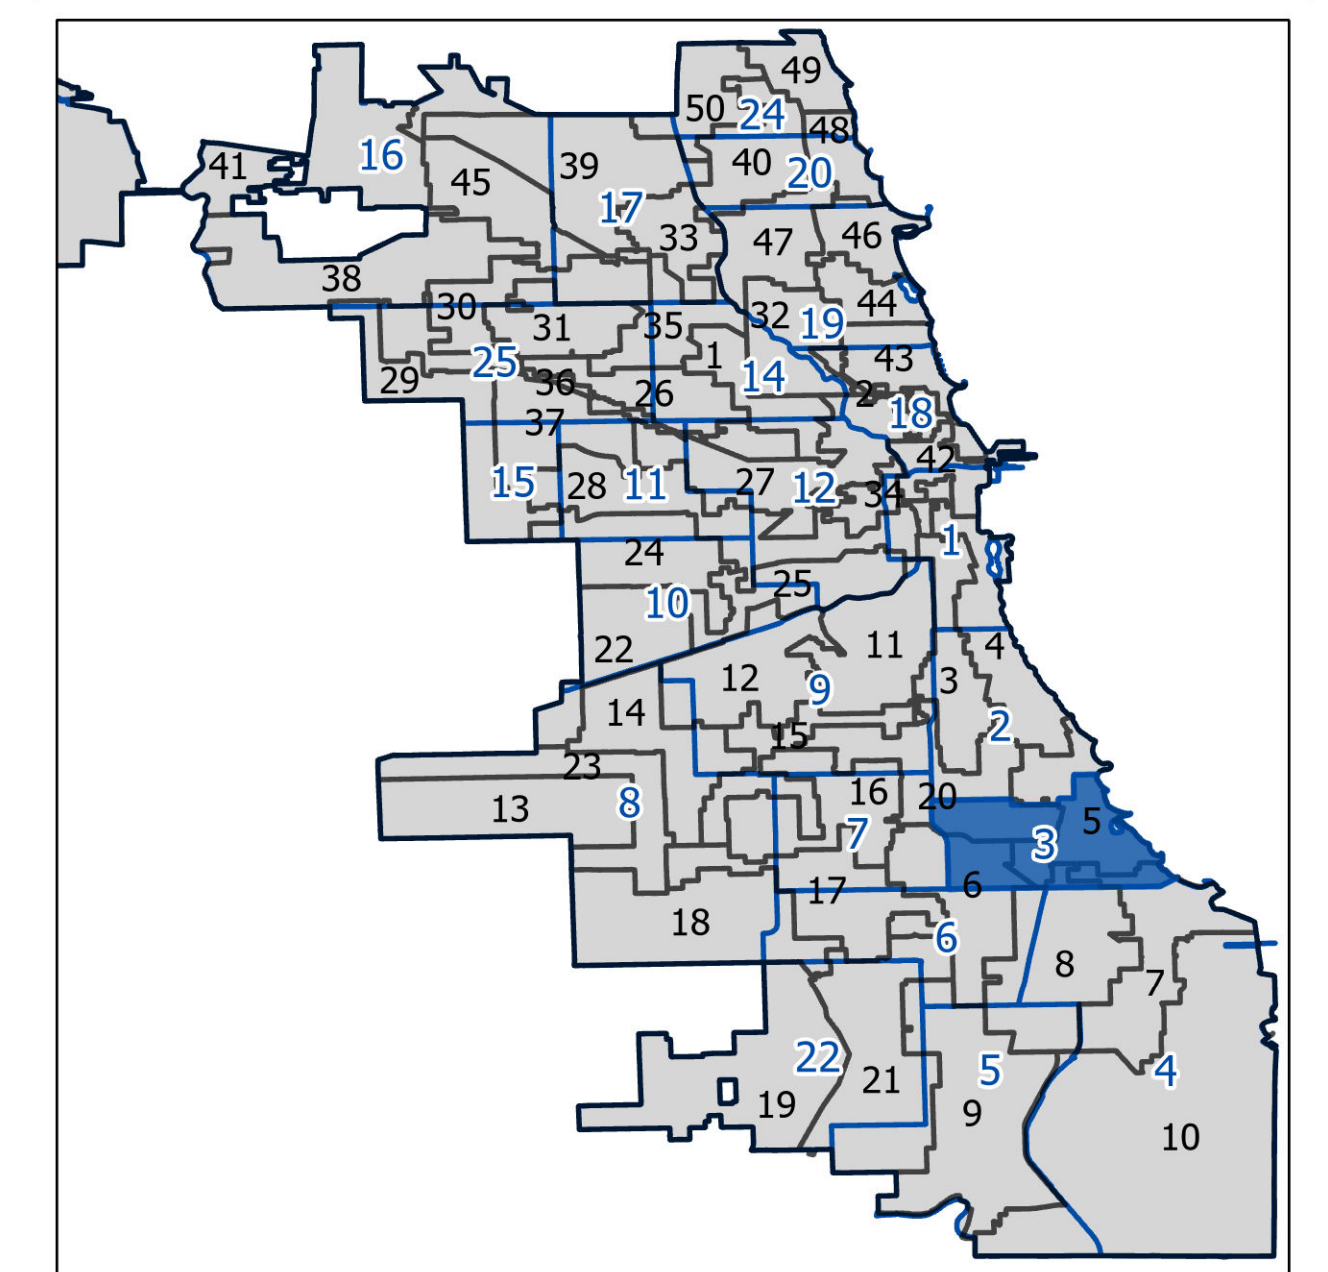

3rd Police District

Lying wholly or partially within the jurisdiction of the Board of Election Commissioners

These district maps are current as of December 28, 2021 and are subject to change due to pending litigation and/or future legislation, referenda or corrections. Please check periodically for updated maps

Board of Elections - City of Chicago
69 W Washington, Suite 600, Chicago, IL 60602
312-269-7900
www.chicagoelections.gov

Legend

- Wards
- Police Districts

N

Scale: 1:13,000