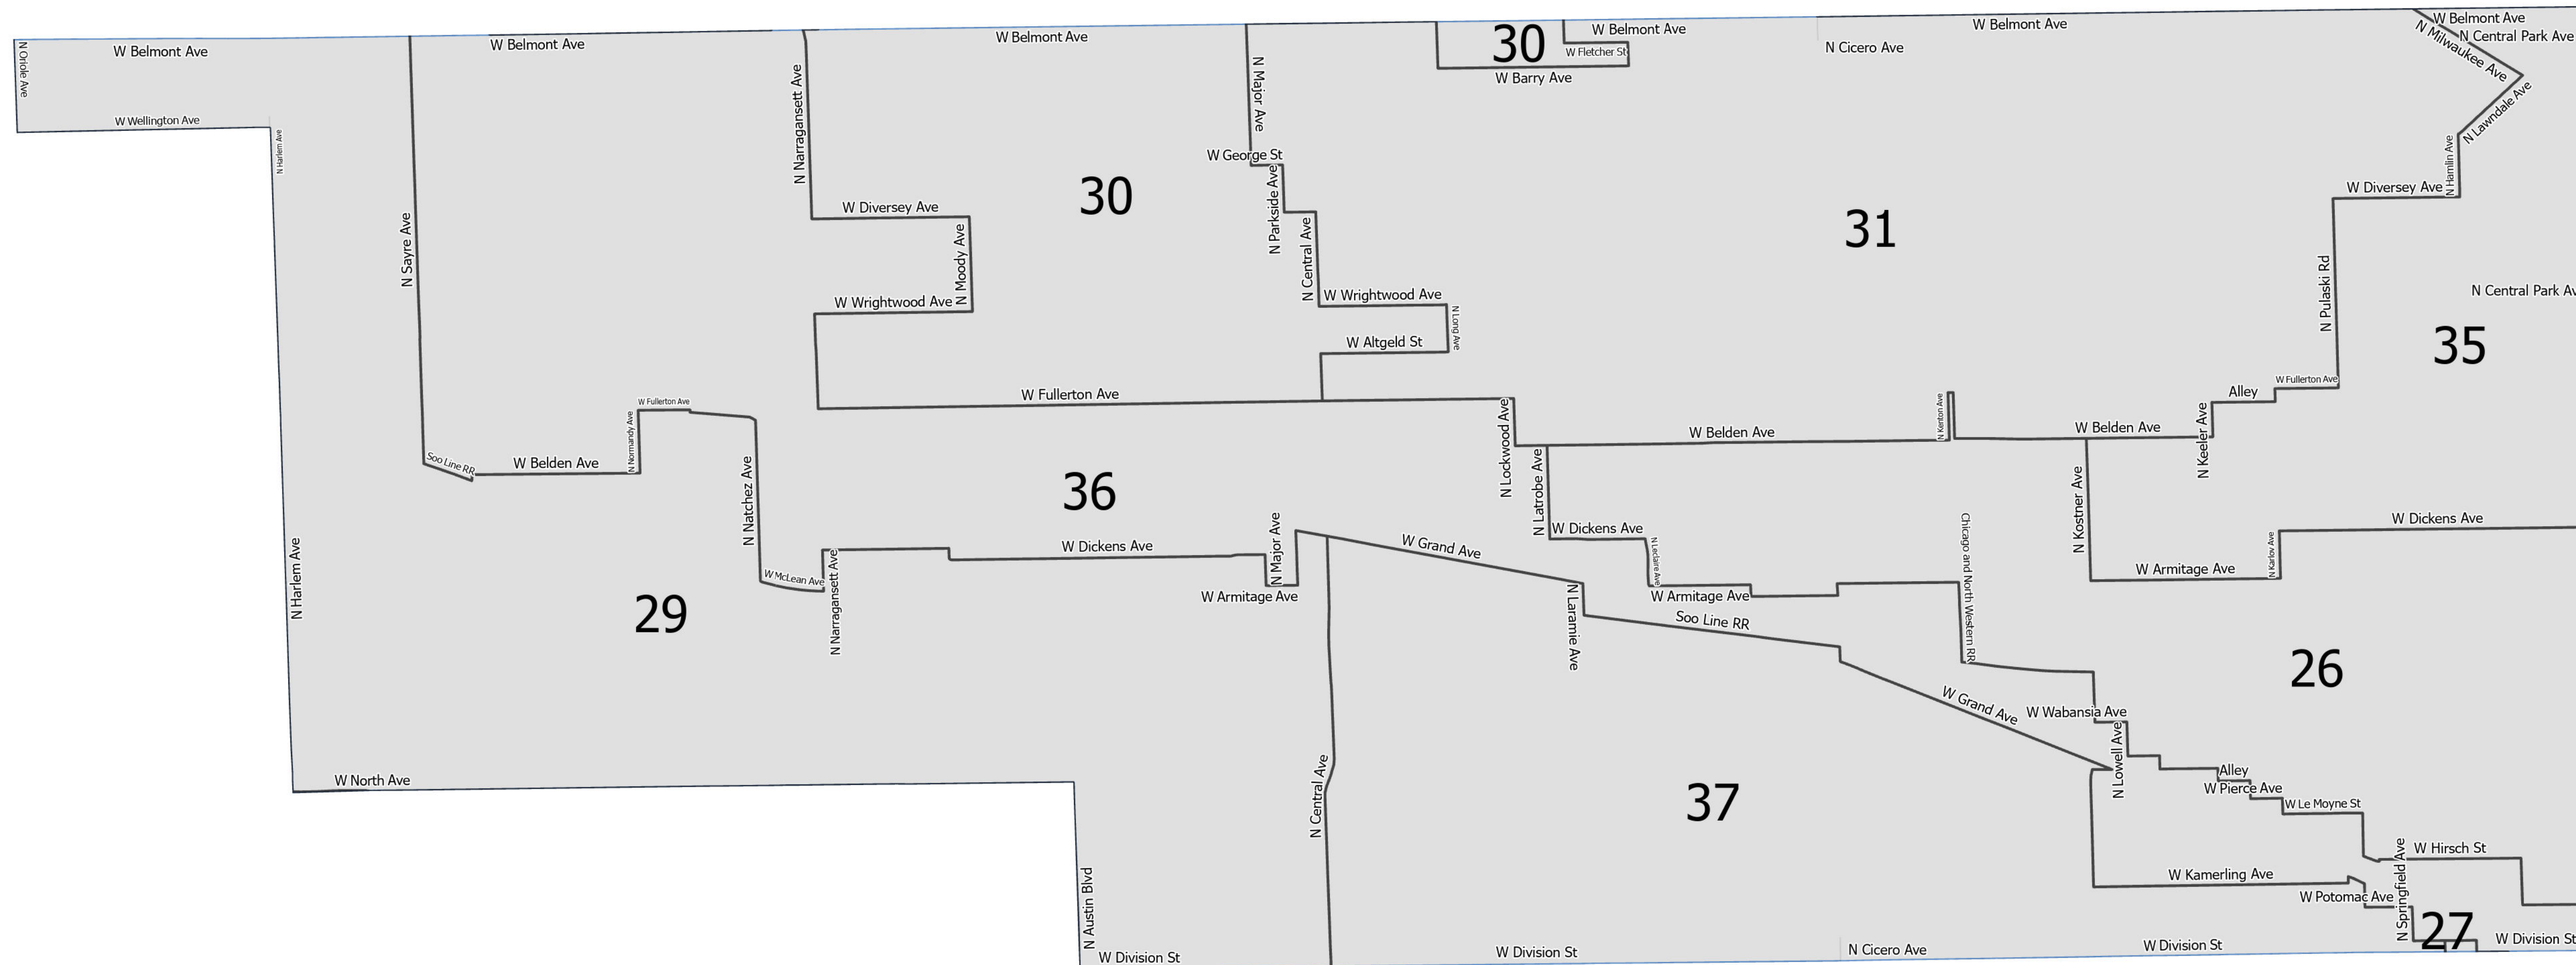

25th Police District

Lying wholly or partially within the jurisdiction of the Board of Election Commissioners

These district maps are current as of December 28, 2021 and are subject to change due to pending litigation and/or future legislation, referenda or corrections. Please check periodically for updated maps

Board of Elections - City of Chicago
69 W Washington, Suite 600, Chicago, IL 60602
312-269-7900
www.chicagoelections.gov

Legend
□ Wards
■ Police Districts

N
Scale: 1:17,000