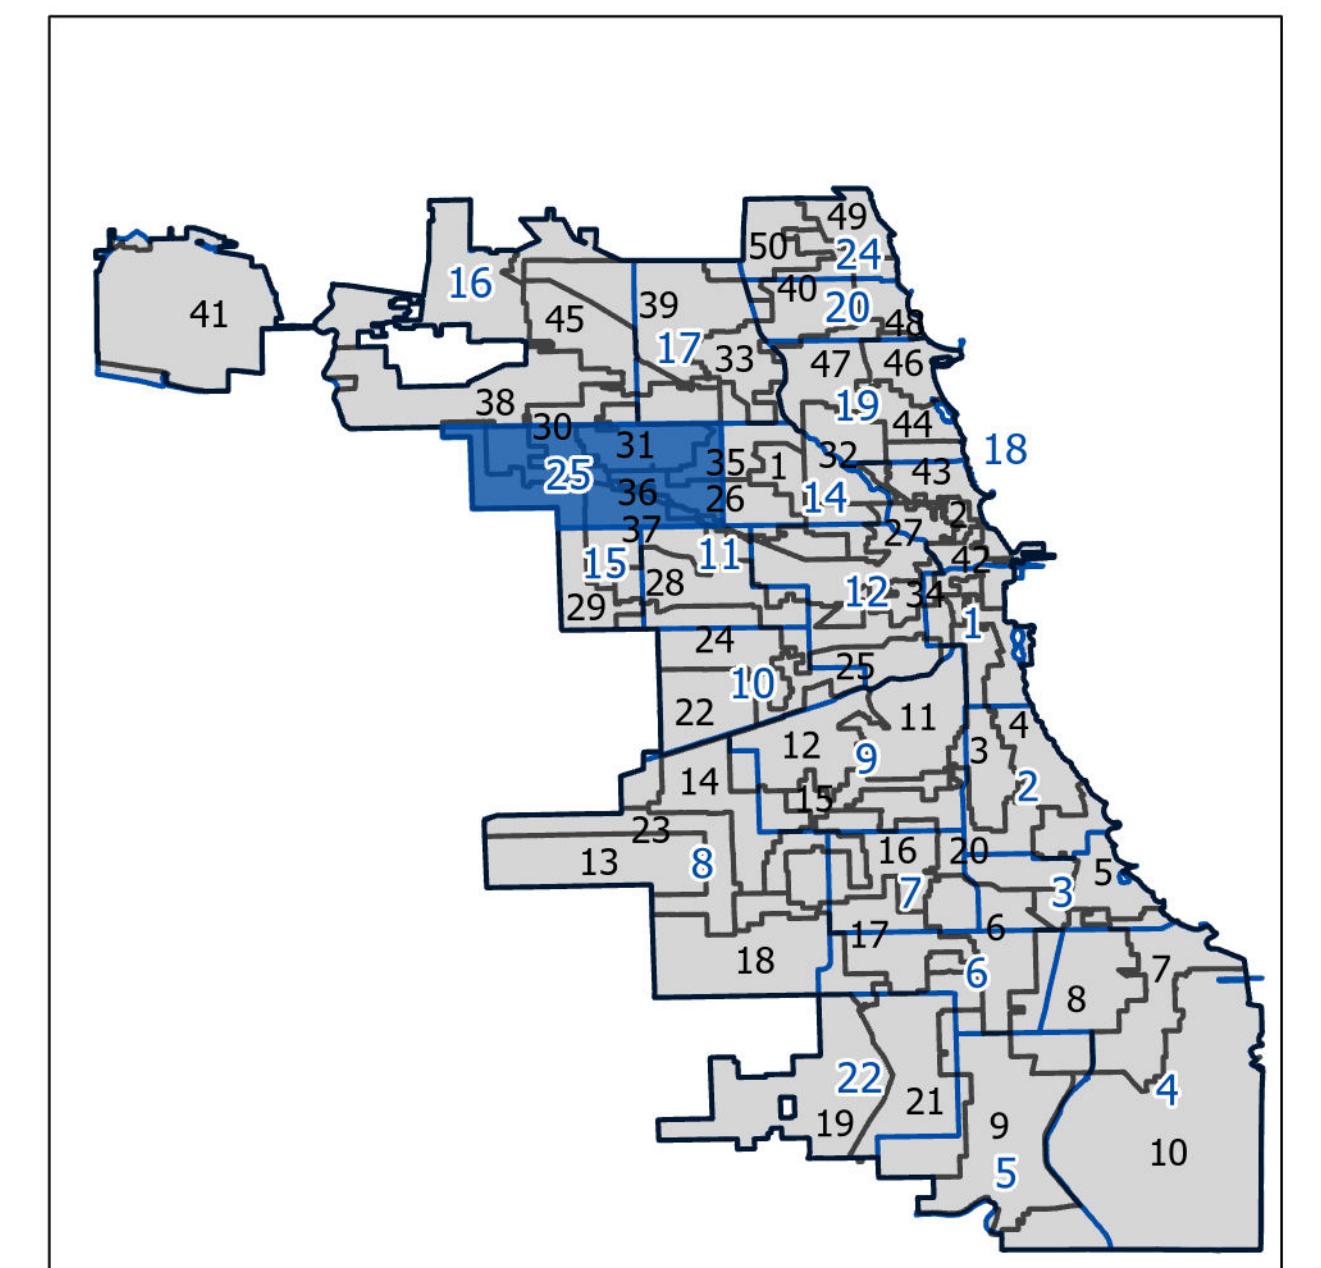

25th Police District

Lying wholly or partially within the jurisdiction of the Board of Election Commissioners

These district maps are current as of December 28, 2021 and are subject to change due to pending litigation and/or future legislation, referenda or corrections. Please check periodically for updated maps

Board of Elections - City of Chicago
69 W Washington, Suite 600, Chicago, IL 60602
312-269-7900
www.chicagoelections.gov

Legend
□ Wards
■ Police Districts

N
Scale: 1:17,000