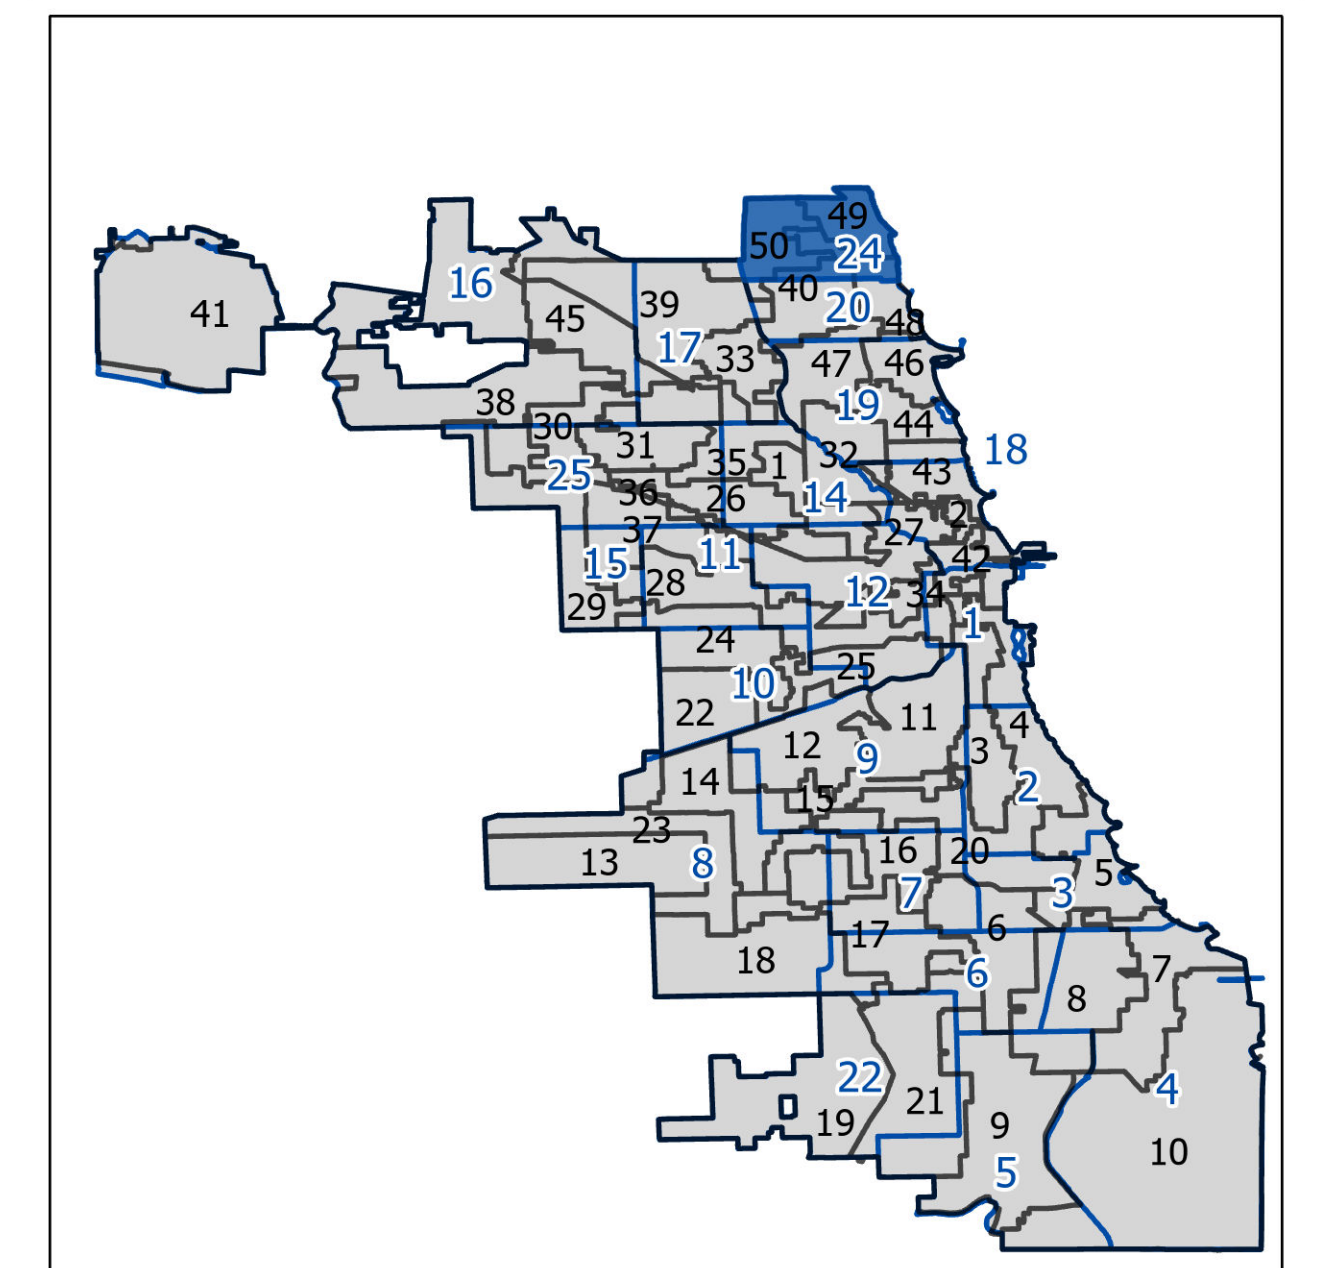

24th Police District

Lying wholly or partially within the jurisdiction of the Board of Election Commissioners

These district maps are current as of December 28, 2021 and are subject to change due to pending litigation and/or future legislation, referenda or corrections. Please check periodically for updated maps

Board of Elections - City of Chicago
 69 W Washington, Suite 600, Chicago, IL 60602
 312-269-7900
www.chicagoelections.gov

Legend
 □ Wards
 ■ Police Districts

N
 Scale: 1:10,000