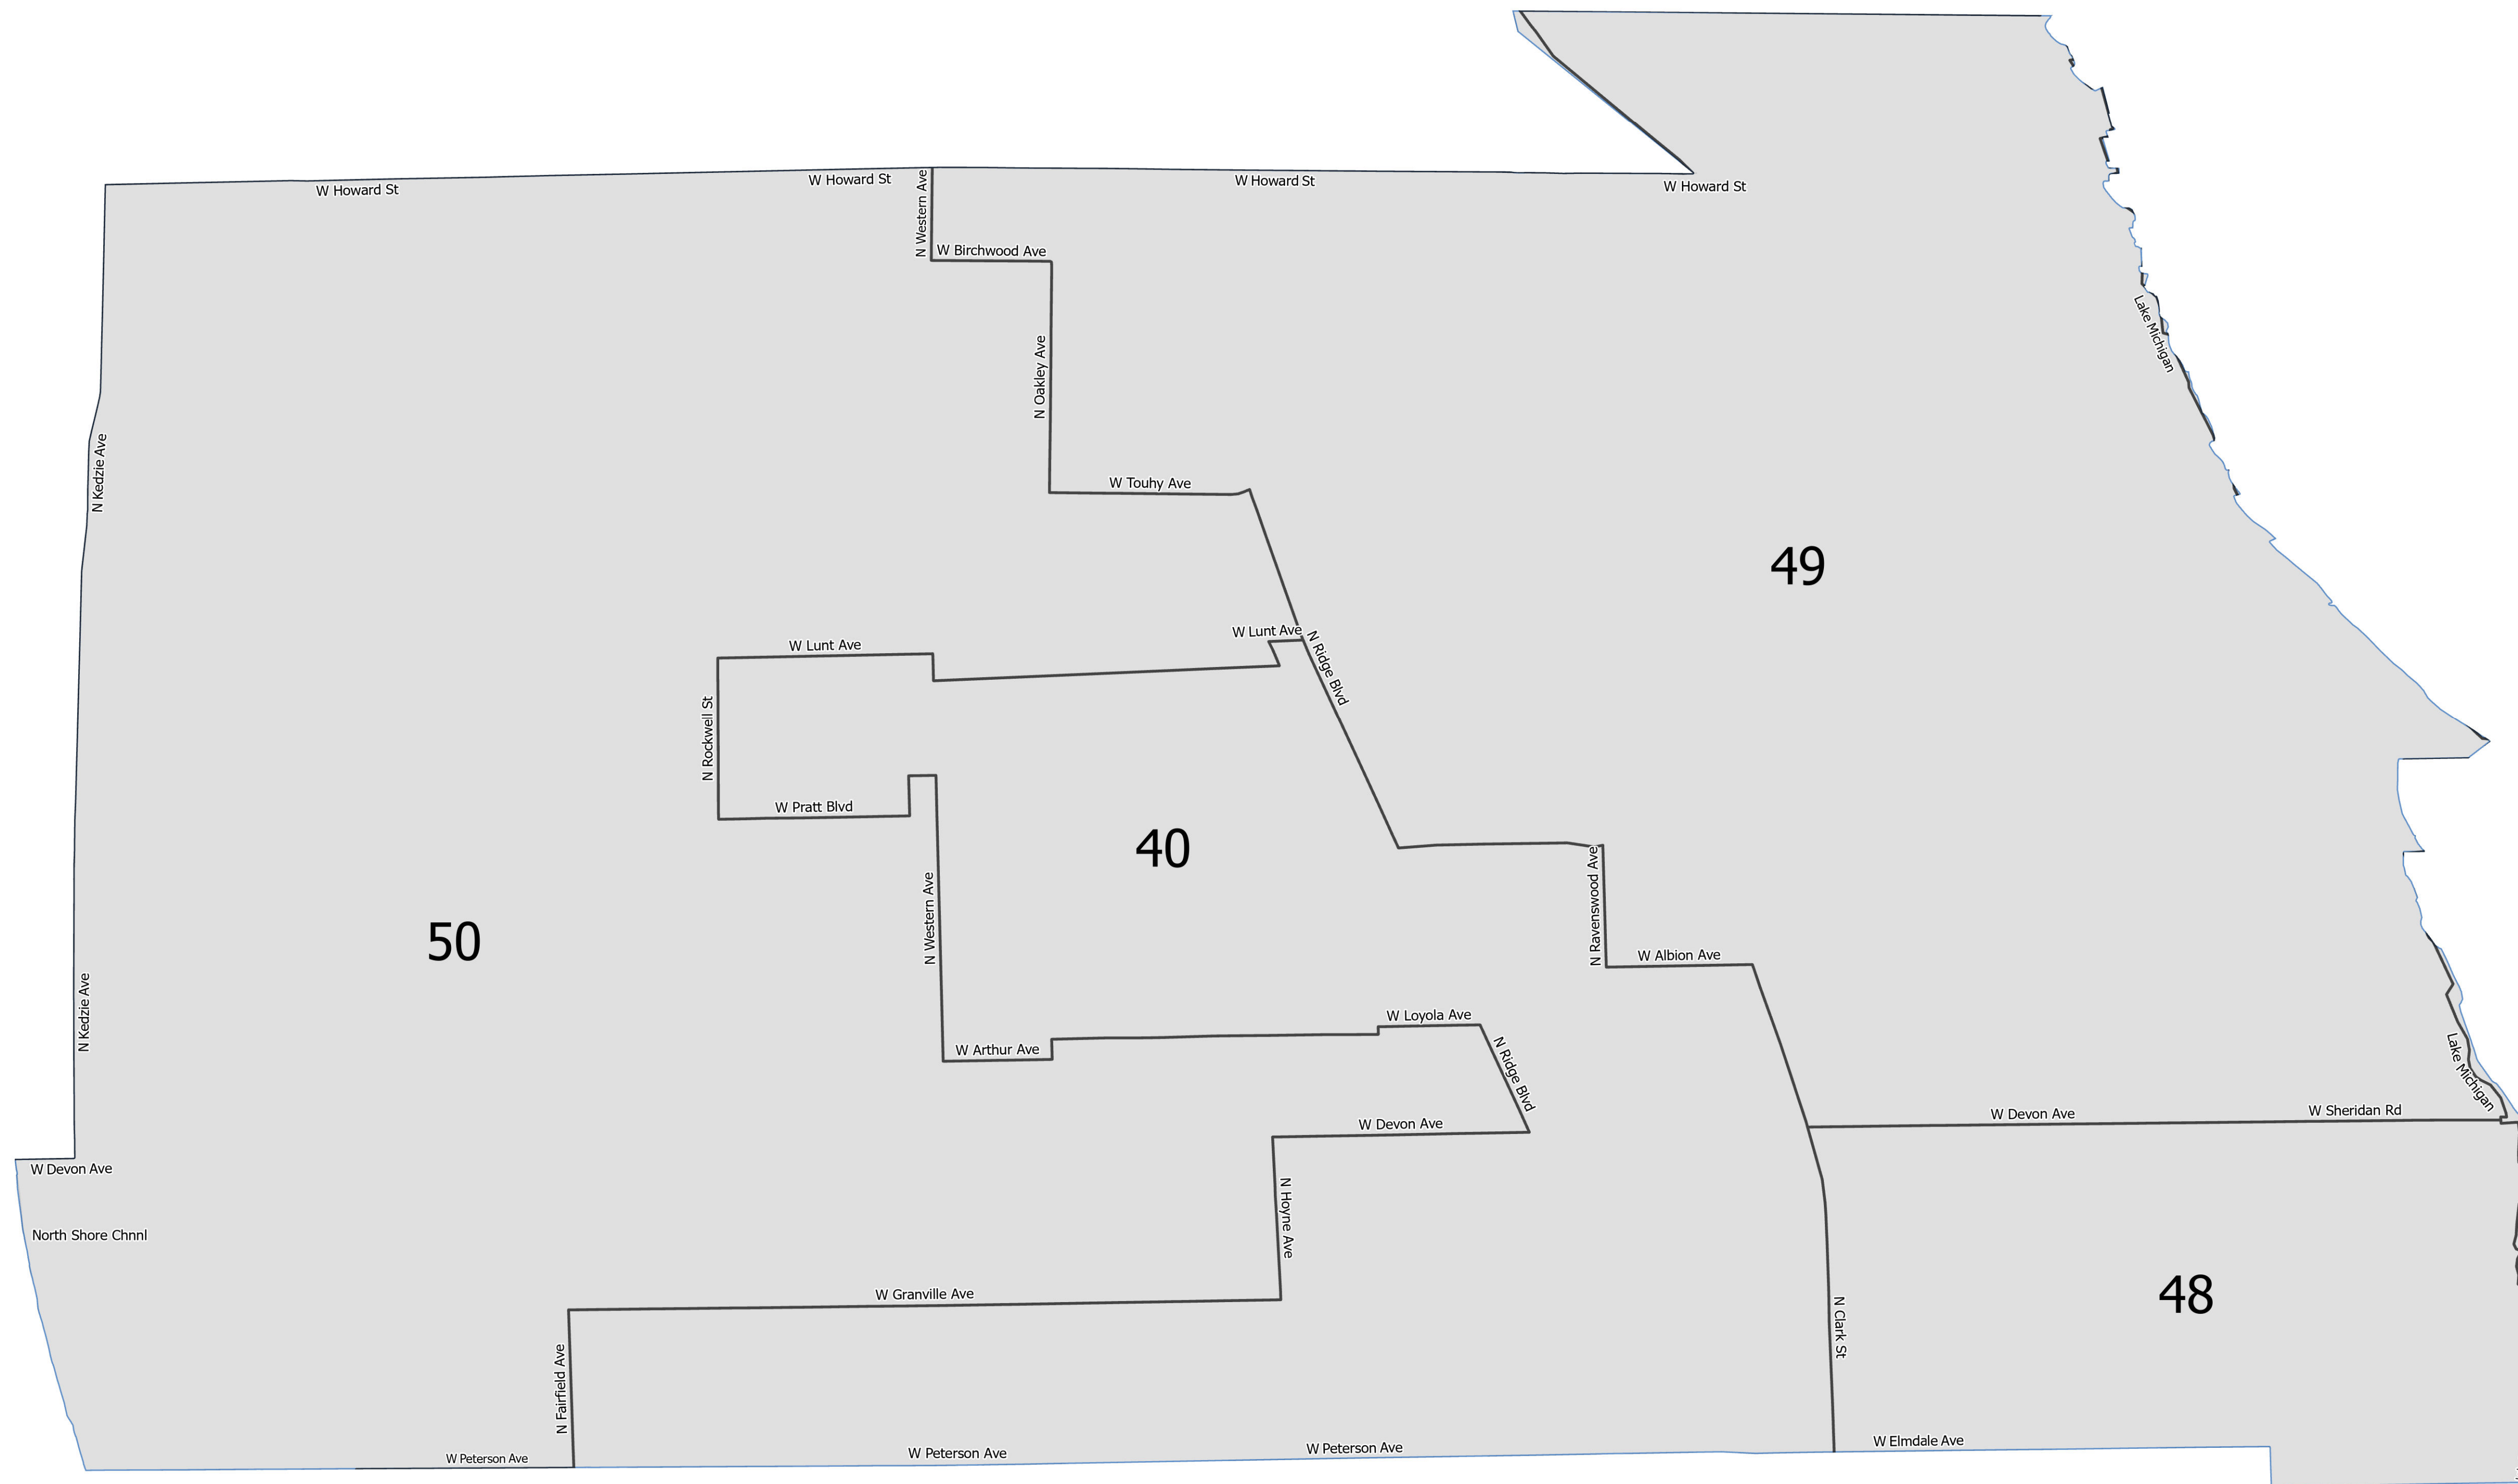

24th Police District

Lying wholly or partially within the jurisdiction of the Board of Election Commissioners

These district maps are current as of December 28, 2021 and are subject to change due to pending litigation and/or future legislation, referenda or corrections. Please check periodically for updated maps

Board of Elections - City of Chicago
 69 W Washington, Suite 600, Chicago, IL 60602
 312-269-7900
www.chicagoelections.gov

Legend
 □ Wards
 ■ Police Districts

N
 Scale: 1:10,000