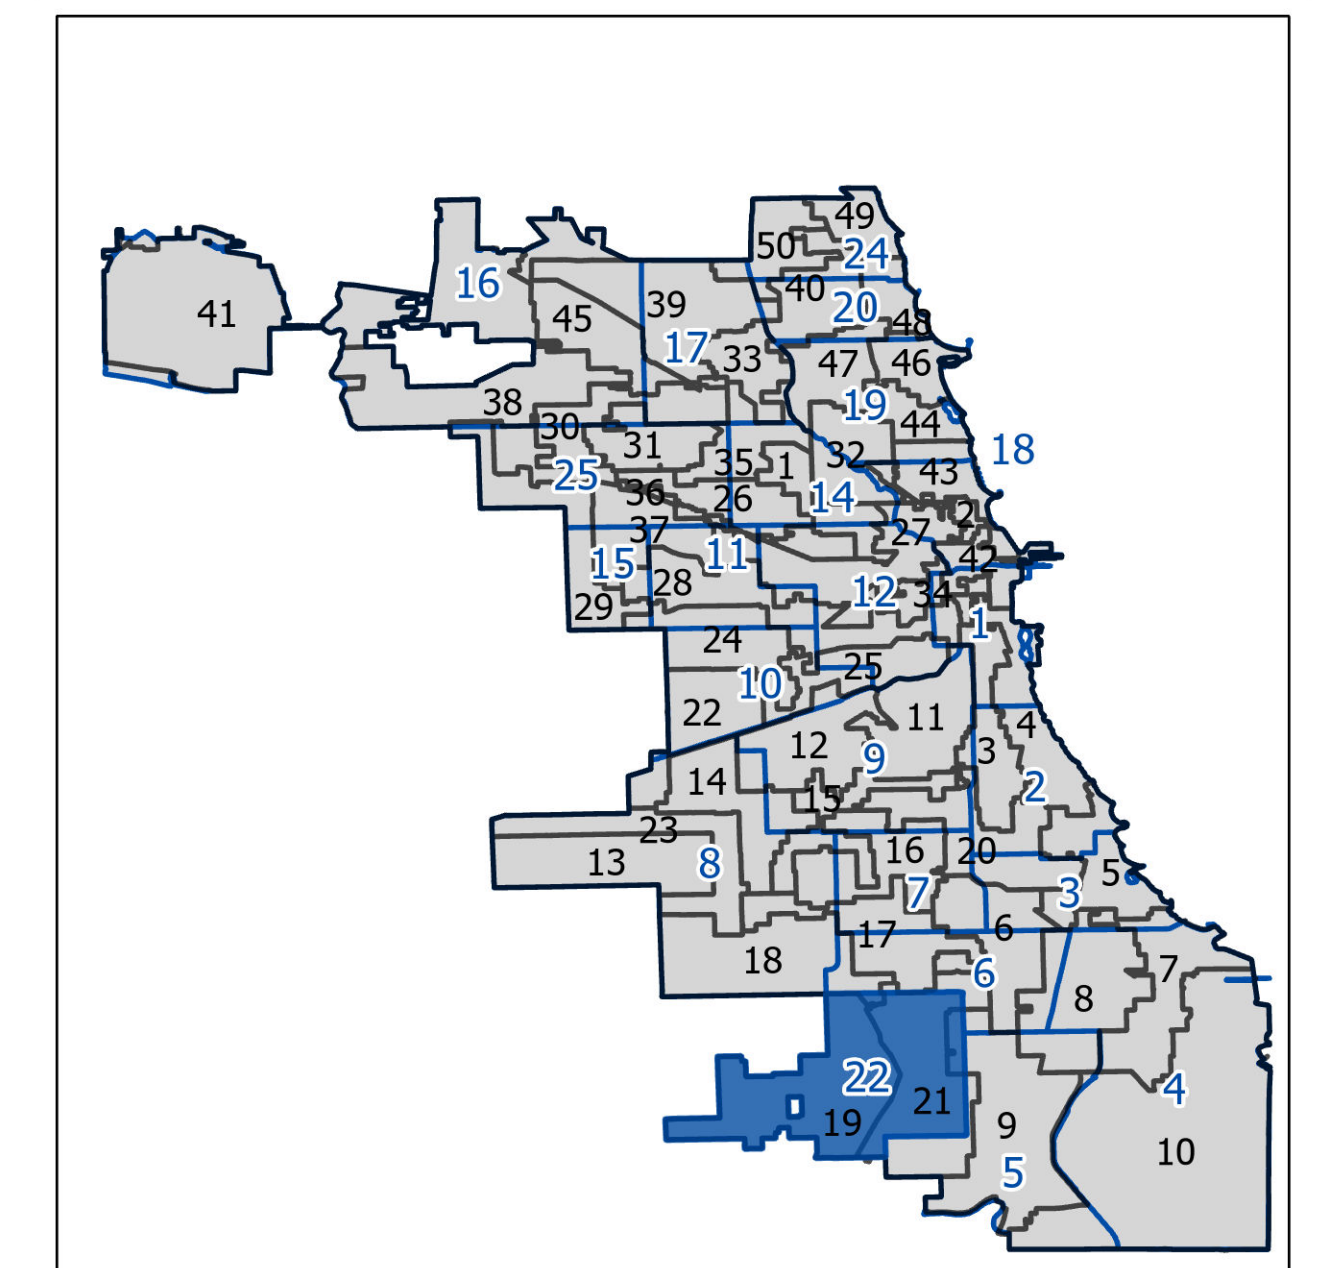

22nd Police District

Lying wholly or partially within the jurisdiction of the Board of Election Commissioners

These district maps are current as of December 28, 2021 and are subject to change due to pending litigation and/or future legislation, referenda or corrections. Please check periodically for updated maps

Board of Elections - City of Chicago
69 W Washington, Suite 600, Chicago, IL 60602
312-269-7900

www.chicagoelections.gov

Legend

- Wards
- Police Districts

N

Scale: 1:18,000