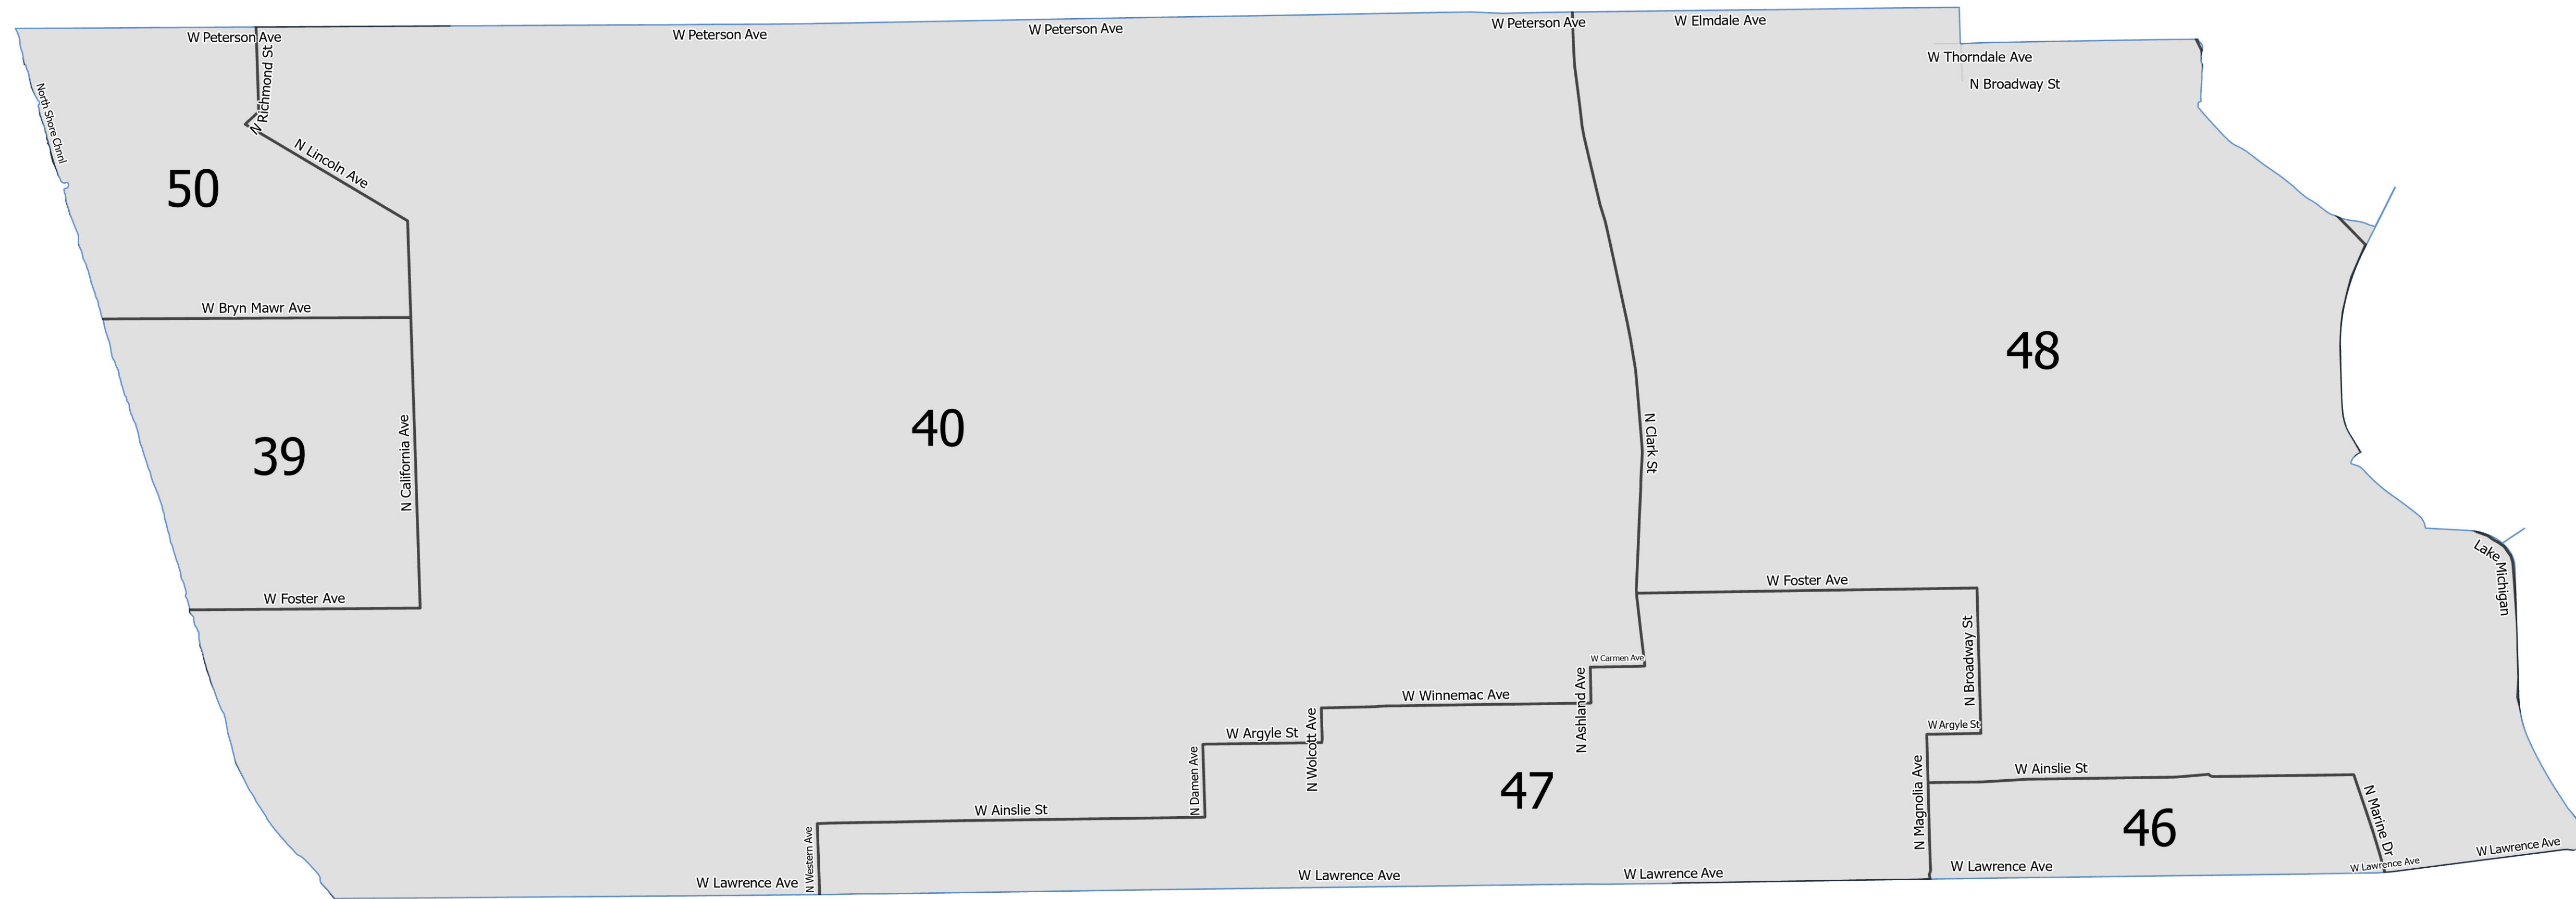

20th Police District

Lying wholly or partially within the jurisdiction of the Board of Election Commissioners

These district maps are current as of December 28, 2021 and are subject to change due to pending litigation and/or future legislation, referenda or corrections. Please check periodically for updated maps

Board of Elections - City of Chicago
69 W Washington, Suite 600, Chicago, IL 60602
312-269-7900
www.chicagoelections.gov

Legend
□ Wards
□ Police Districts

Scale: 1:11,000