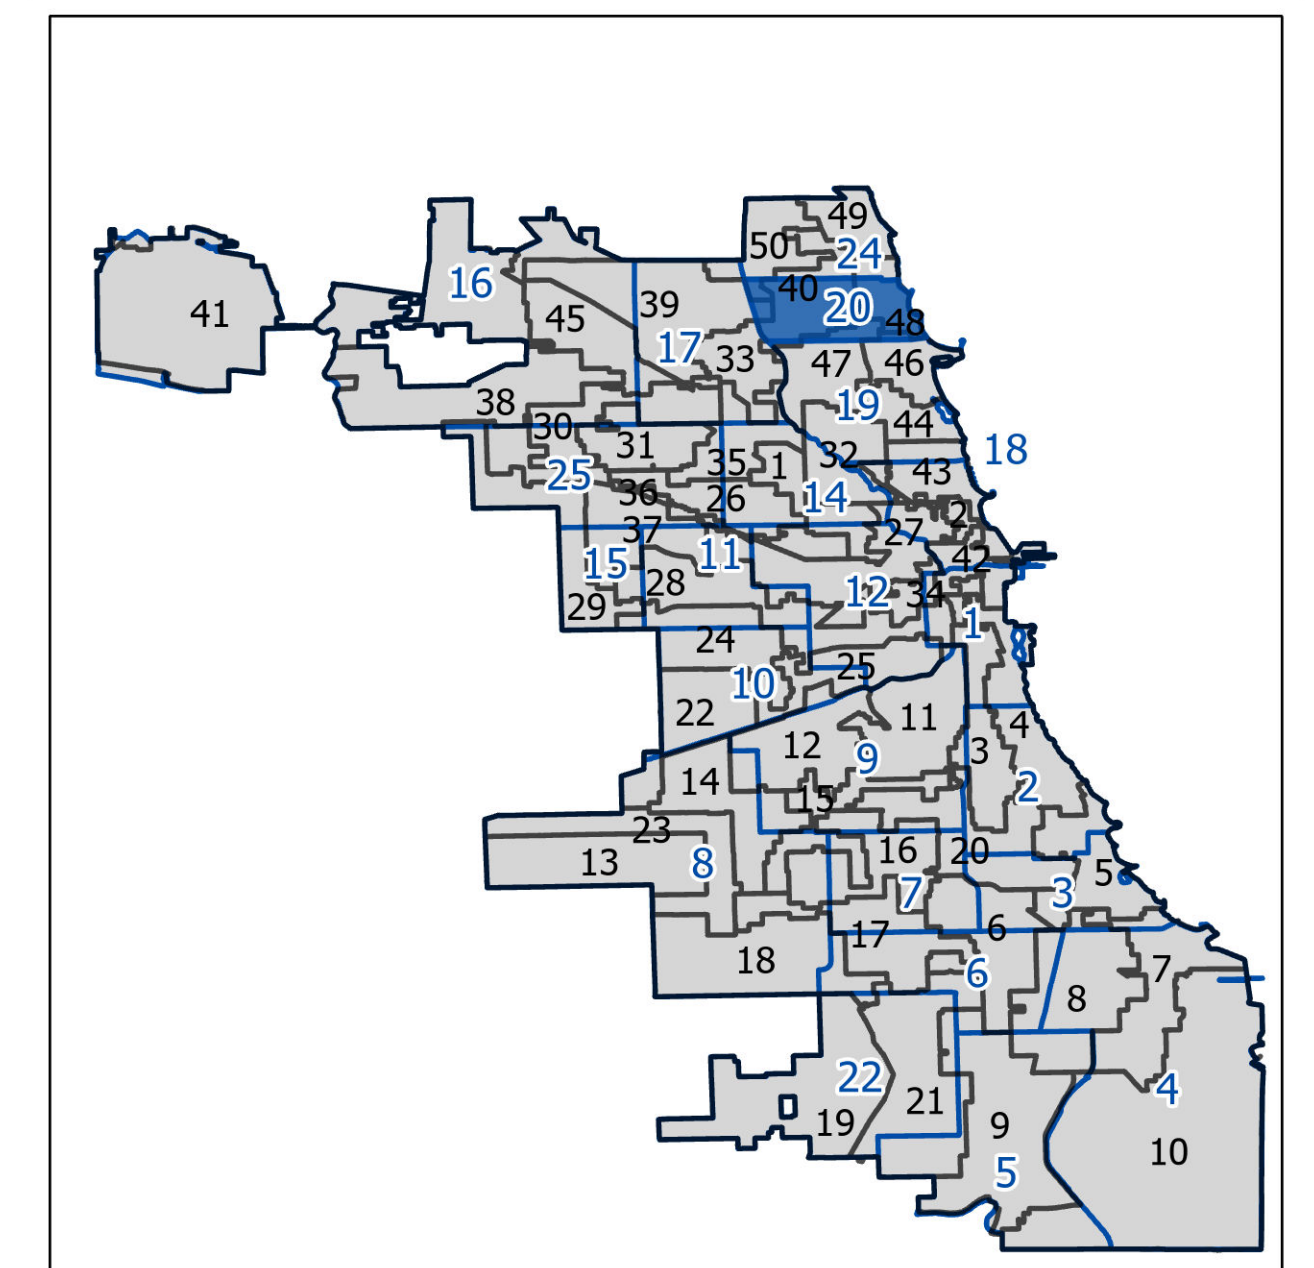

20th Police District

Lying wholly or partially within the jurisdiction of the Board of Election Commissioners

These district maps are current as of December 28, 2021 and are subject to change due to pending litigation and/or future legislation, referenda or corrections. Please check periodically for updated maps

Board of Elections - City of Chicago
69 W Washington, Suite 600, Chicago, IL 60602
312-269-7900
www.chicagoelections.gov

Legend
□ Wards
□ Police Districts

Scale: 1:11,000