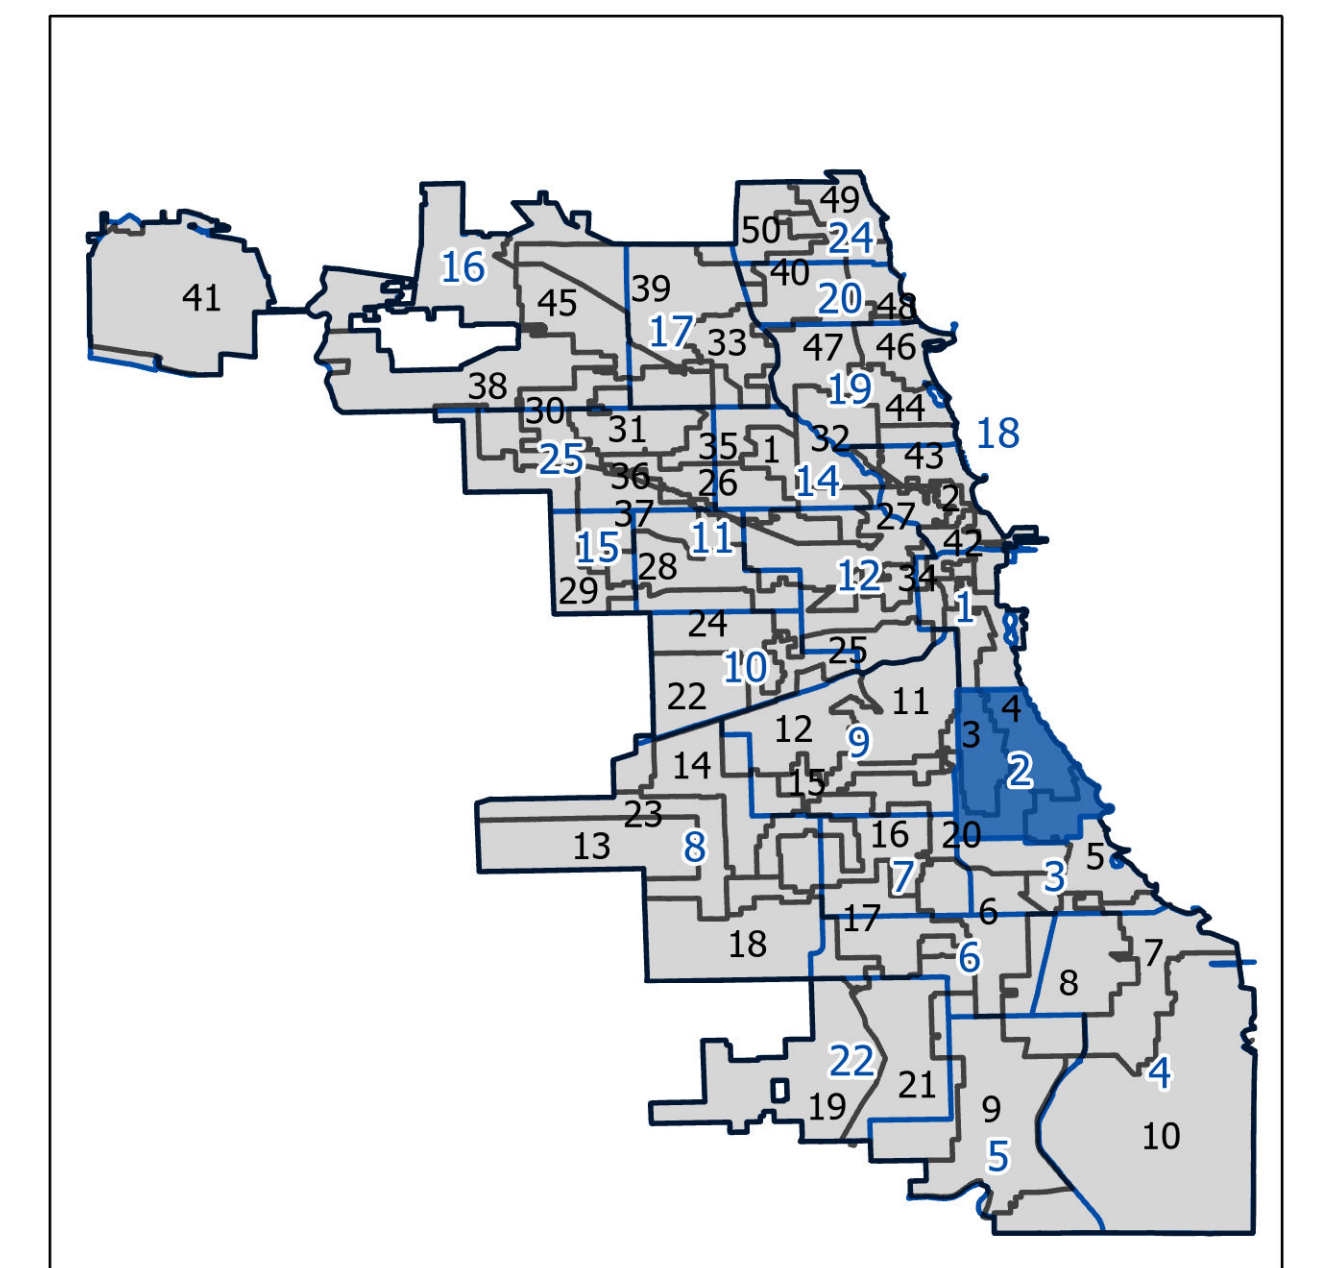

2nd Police District

Lying wholly or partially within the jurisdiction of the Board of Election Commissioners

These district maps are current as of December 28, 2021 and are subject to change due to pending litigation and/or future legislation, referenda or corrections. Please check periodically for updated maps

Board of Elections - City of Chicago
 69 W Washington, Suite 600, Chicago, IL 60602
 312-269-7900
www.chicagoelections.gov

Legend
 □ Wards
 □ Police Districts

N
 Scale: 1:11,000