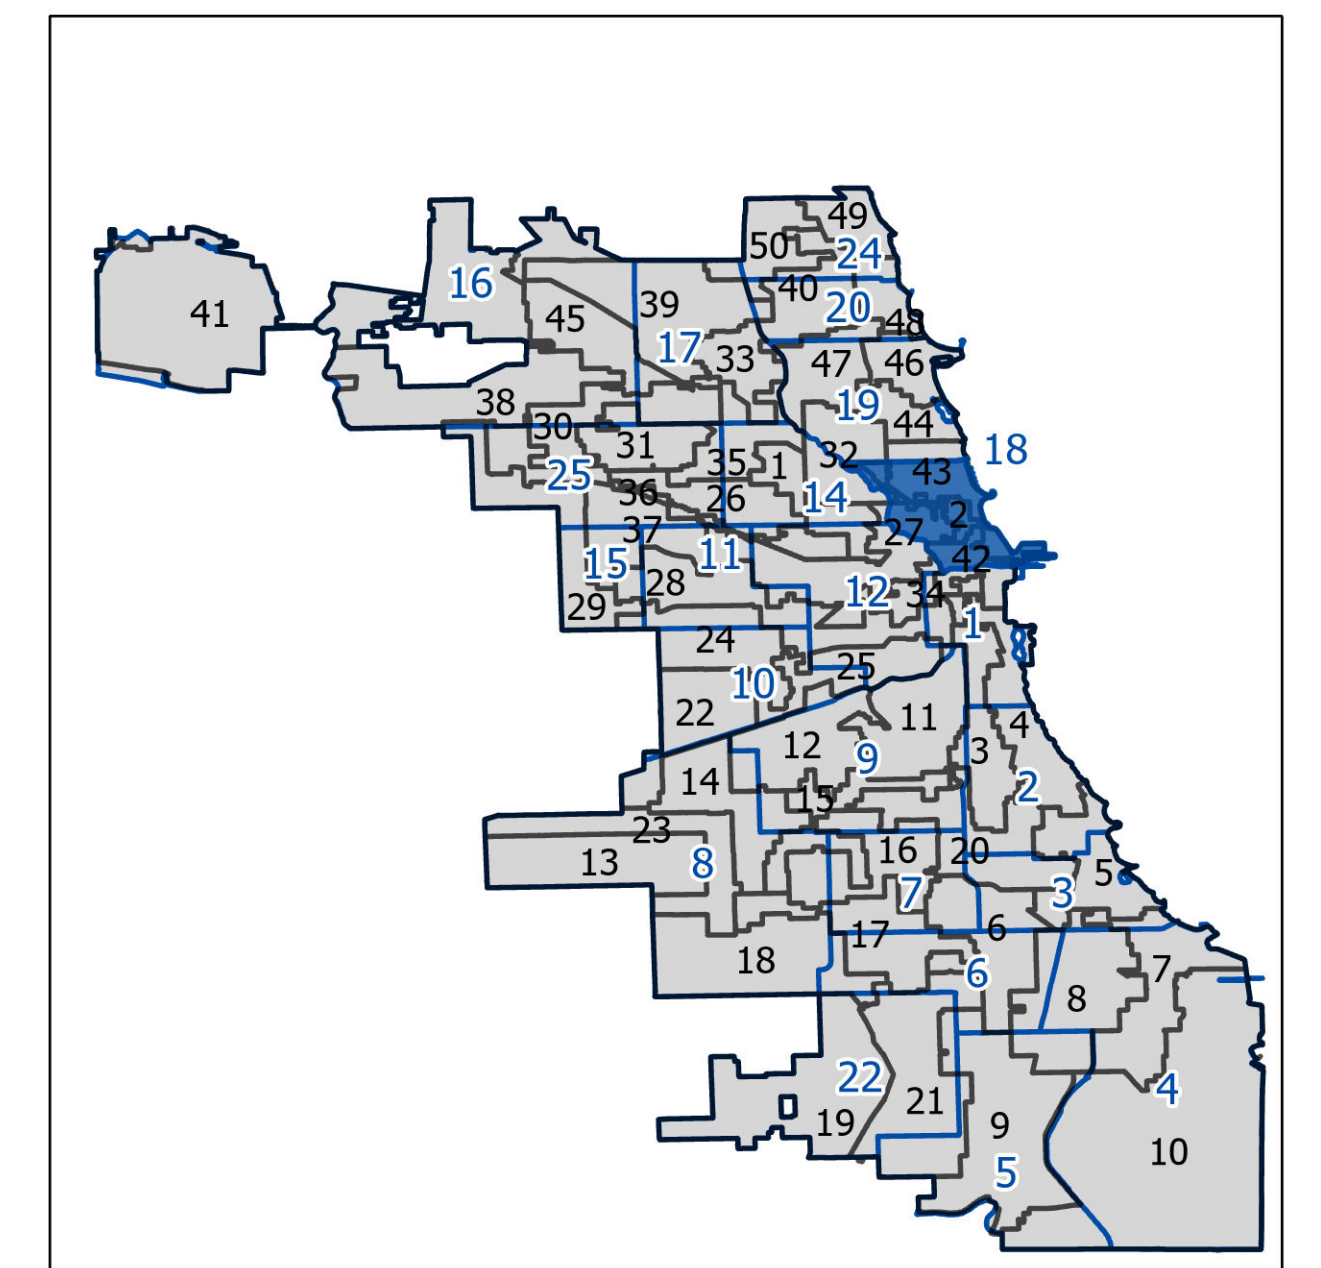

18th Police District

Lying wholly or partially within the jurisdiction of the Board of Election Commissioners

These district maps are current as of December 28, 2021 and are subject to change due to pending litigation and/or future legislation, referenda or corrections. Please check periodically for updated maps

Board of Elections - City of Chicago
 69 W Washington, Suite 600, Chicago, IL 60602
 312-269-7900
www.chicagoelections.gov

Legend
 □ Wards
 □ Police Districts

N
 Scale: 1:13,000