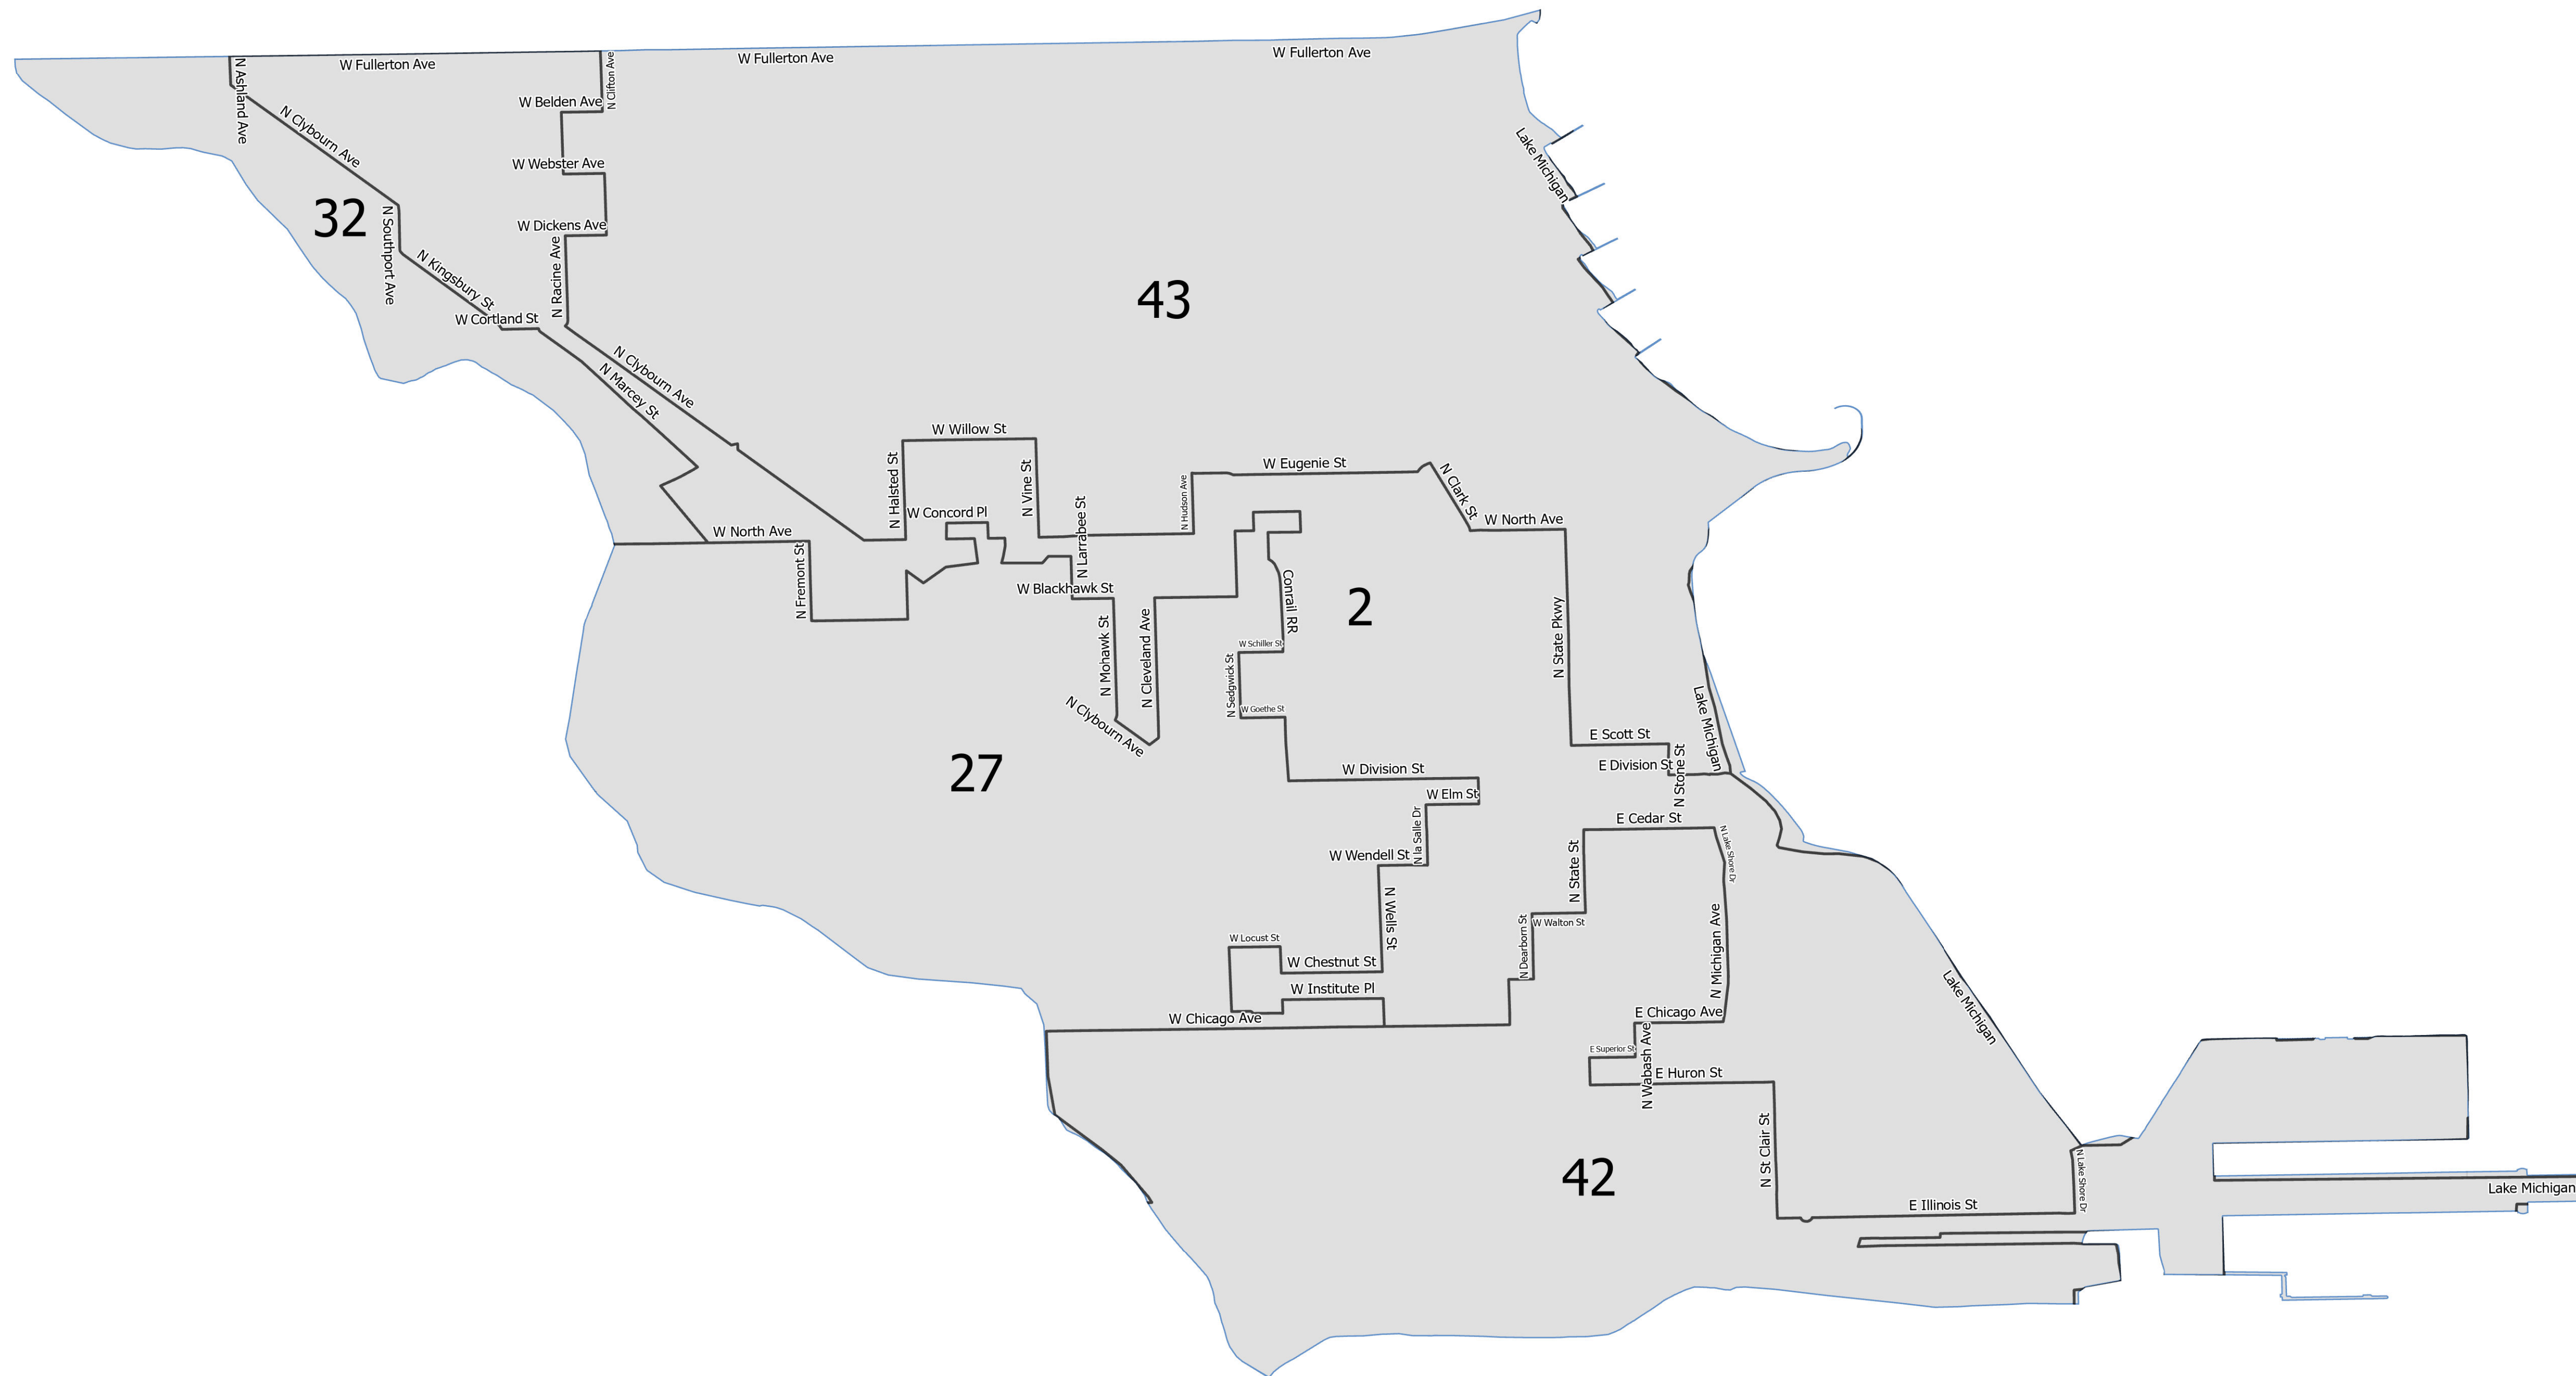

18th Police District

Lying wholly or partially within the jurisdiction of the Board of Election Commissioners

These district maps are current as of December 28, 2021 and are subject to change due to pending litigation and/or future legislation, referenda or corrections. Please check periodically for updated maps

Board of Elections - City of Chicago
 69 W Washington, Suite 600, Chicago, IL 60602
 312-269-7900
www.chicagoelections.gov

Legend
 □ Wards
 □ Police Districts

N
 Scale: 1:13,000