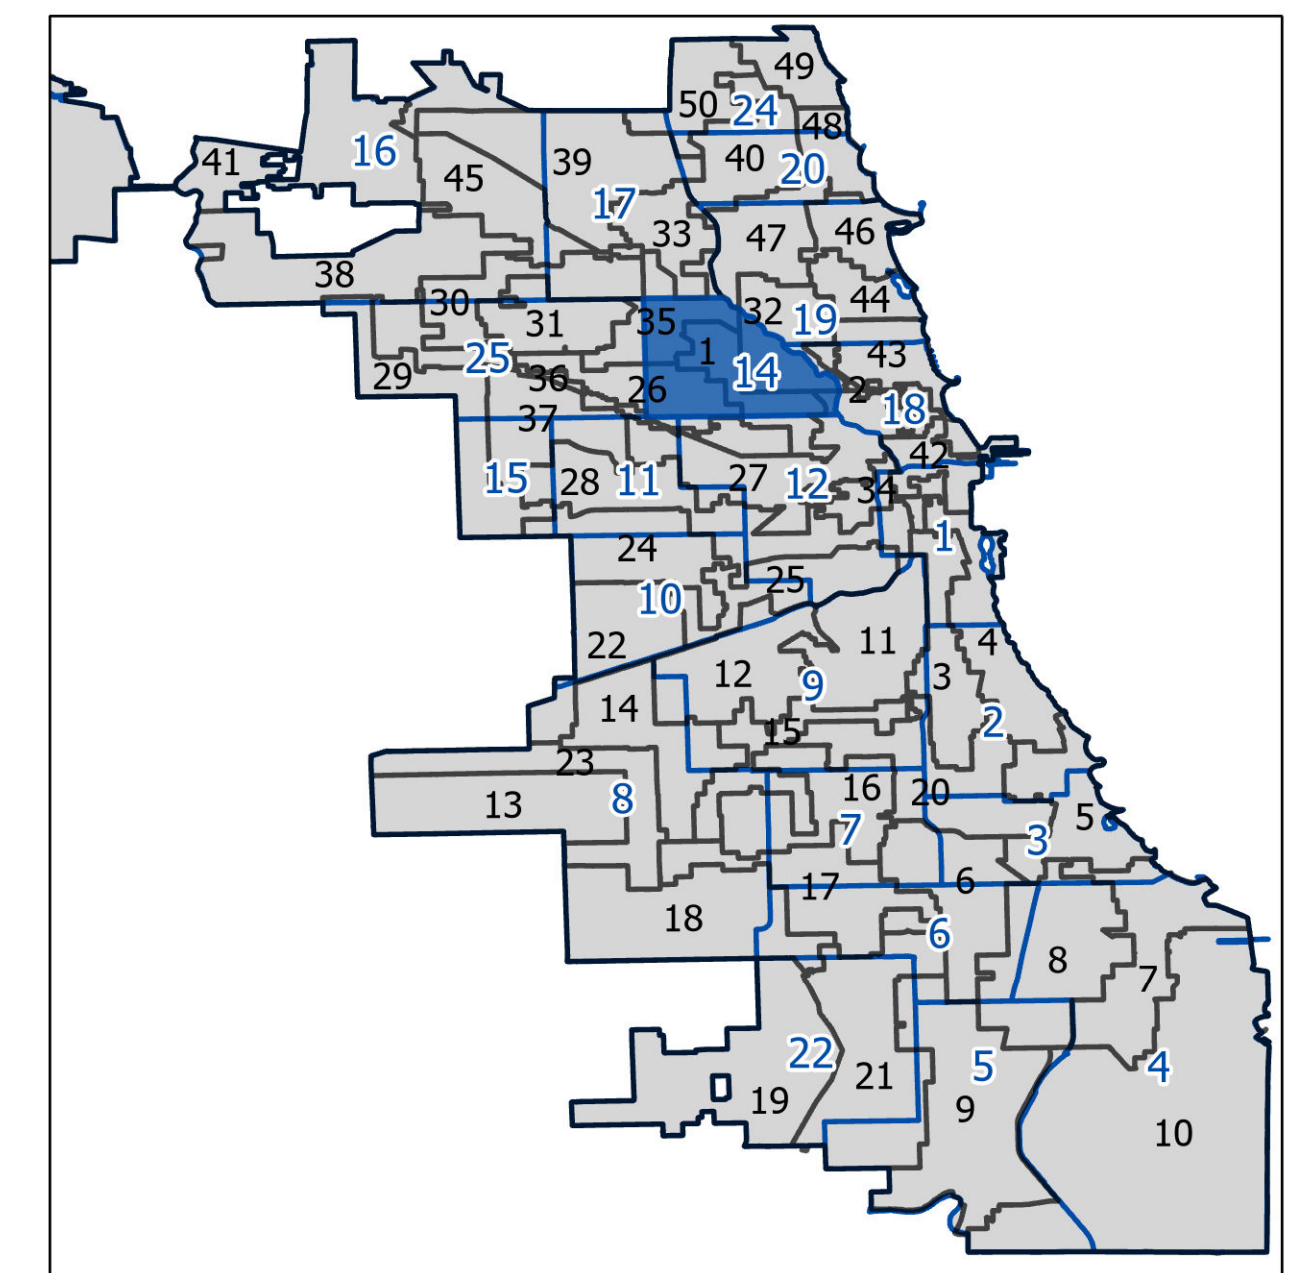

14th Police District

Lying wholly or partially within the jurisdiction of the Board of Election Commissioners

These district maps are current as of December 28, 2021 and are subject to change due to pending litigation and/or future legislation, referenda or corrections. Please check periodically for updated maps

Board of Elections - City of Chicago
69 W Washington, Suite 600, Chicago, IL 60602
312-269-7900
www.chicagoelections.gov

Legend
□ Wards
■ Police Districts

N
Scale: 1:10,000