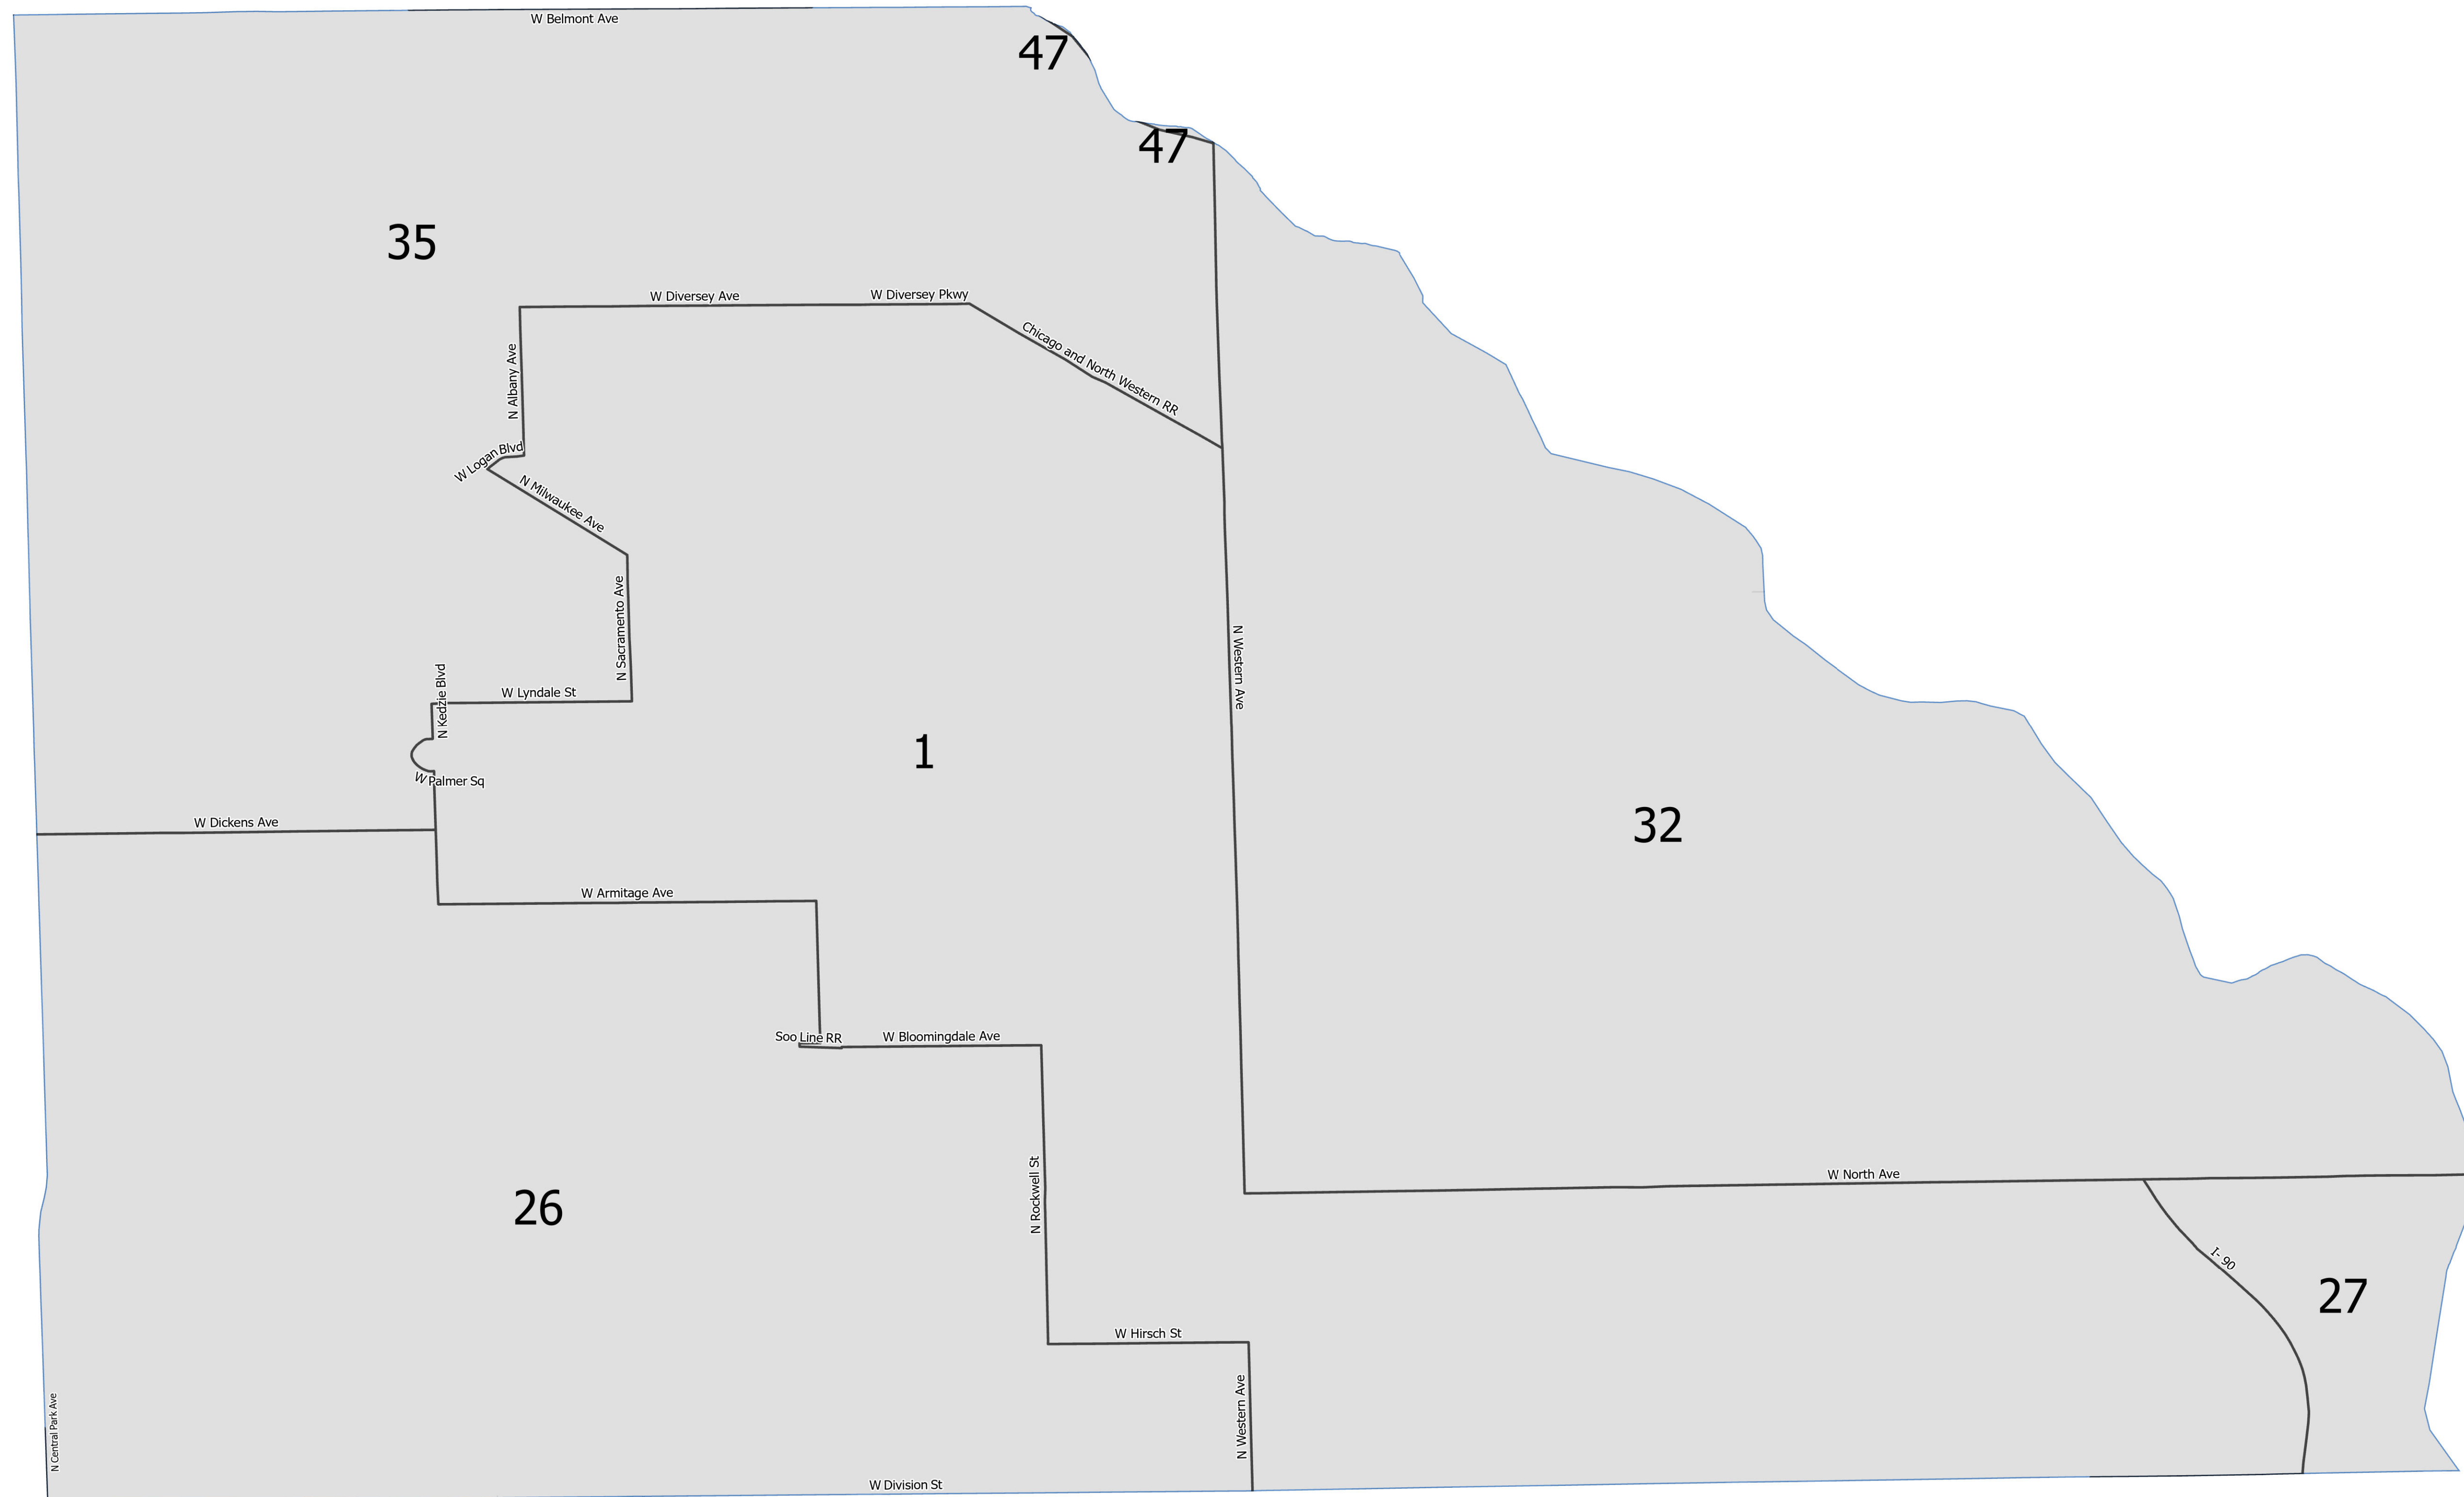

14th Police District

Lying wholly or partially within the jurisdiction of the Board of Election Commissioners

These district maps are current as of December 28, 2021 and are subject to change due to pending litigation and/or future legislation, referenda or corrections. Please check periodically for updated maps

Board of Elections - City of Chicago
69 W Washington, Suite 600, Chicago, IL 60602
312-269-7900
www.chicagoelections.gov

Legend
□ Wards
■ Police Districts

N
Scale: 1:10,000