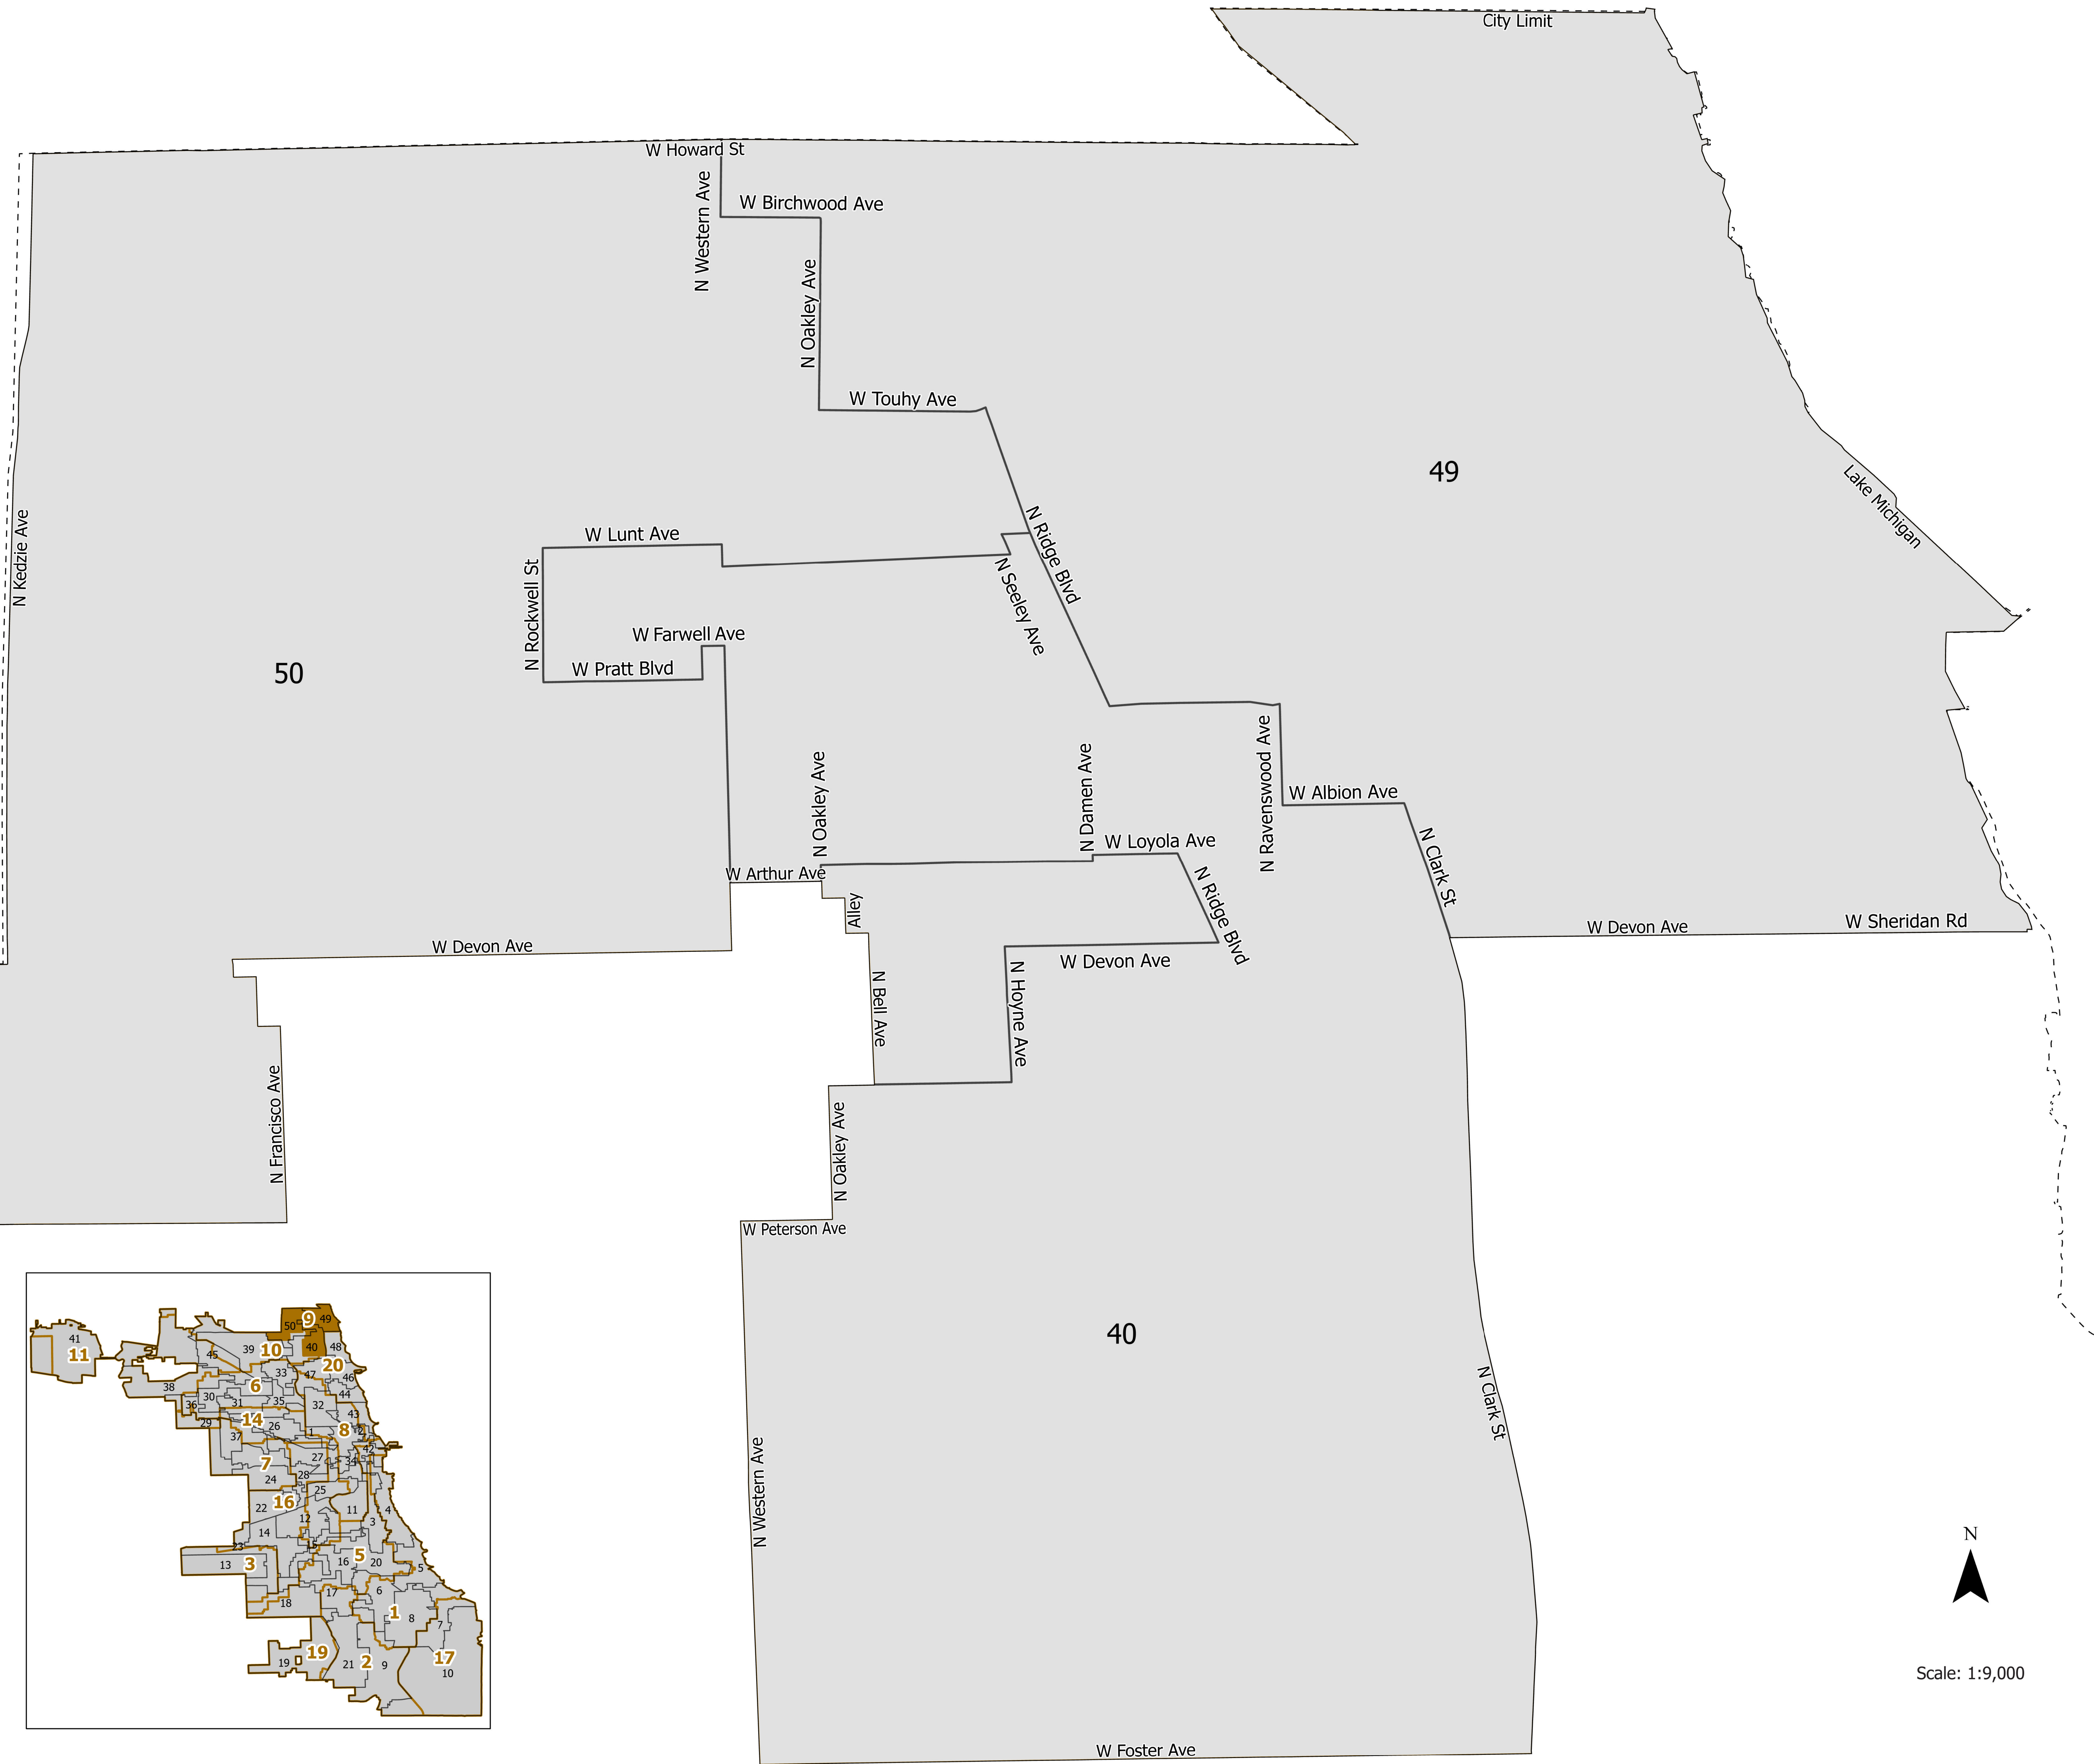

9th Judicial Subcircuit

Lying wholly or partially within the jurisdiction of the Board of Election Commissioners

These district maps are current as of Public Act 102-0693 (Jan. 7, 2022) and are subject to change due to any necessary corrections or future legislative amendments. Please check periodically for updated maps

Board of Elections - City of Chicago
 69 W Washington, Suite 600, Chicago, IL 60602
 312-269-7900
www.chicagoelections.gov

Legend

- Chicago Boundary
- Chicago Wards
- Judicial Districts

Scale: 1:9,000