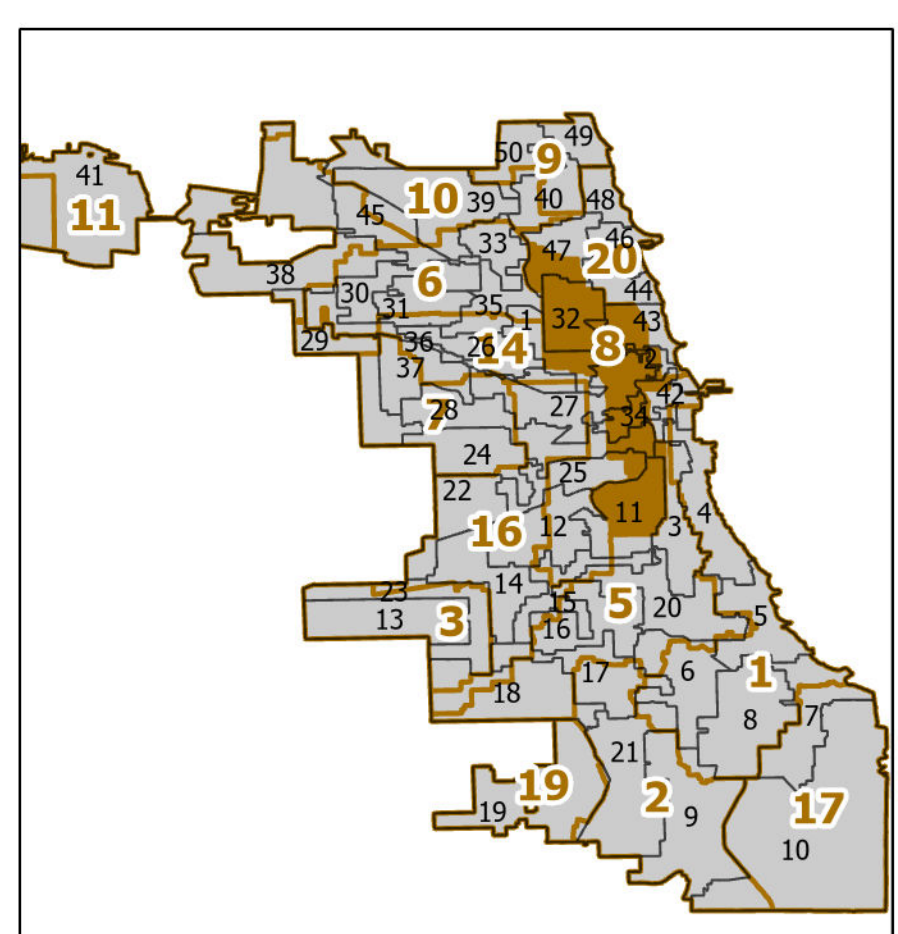

# 8th Judicial Subcircuit

Lying wholly or partially within the jurisdiction of the Board of Election Commissioners

These district maps are current as of Public Act 102-0693 (Jan. 7, 2022) and are subject to change due to any necessary corrections or future legislative amendments. Please check periodically for updated maps

Board of Elections - City of Chicago  
 69 W Washington, Suite 600, Chicago, IL 60602  
 312-269-7900  
[www.chicagoelections.gov](http://www.chicagoelections.gov)

Legend

- Chicago Boundary
- Chicago Wards
- Judicial Districts

Scale: 1:17,800