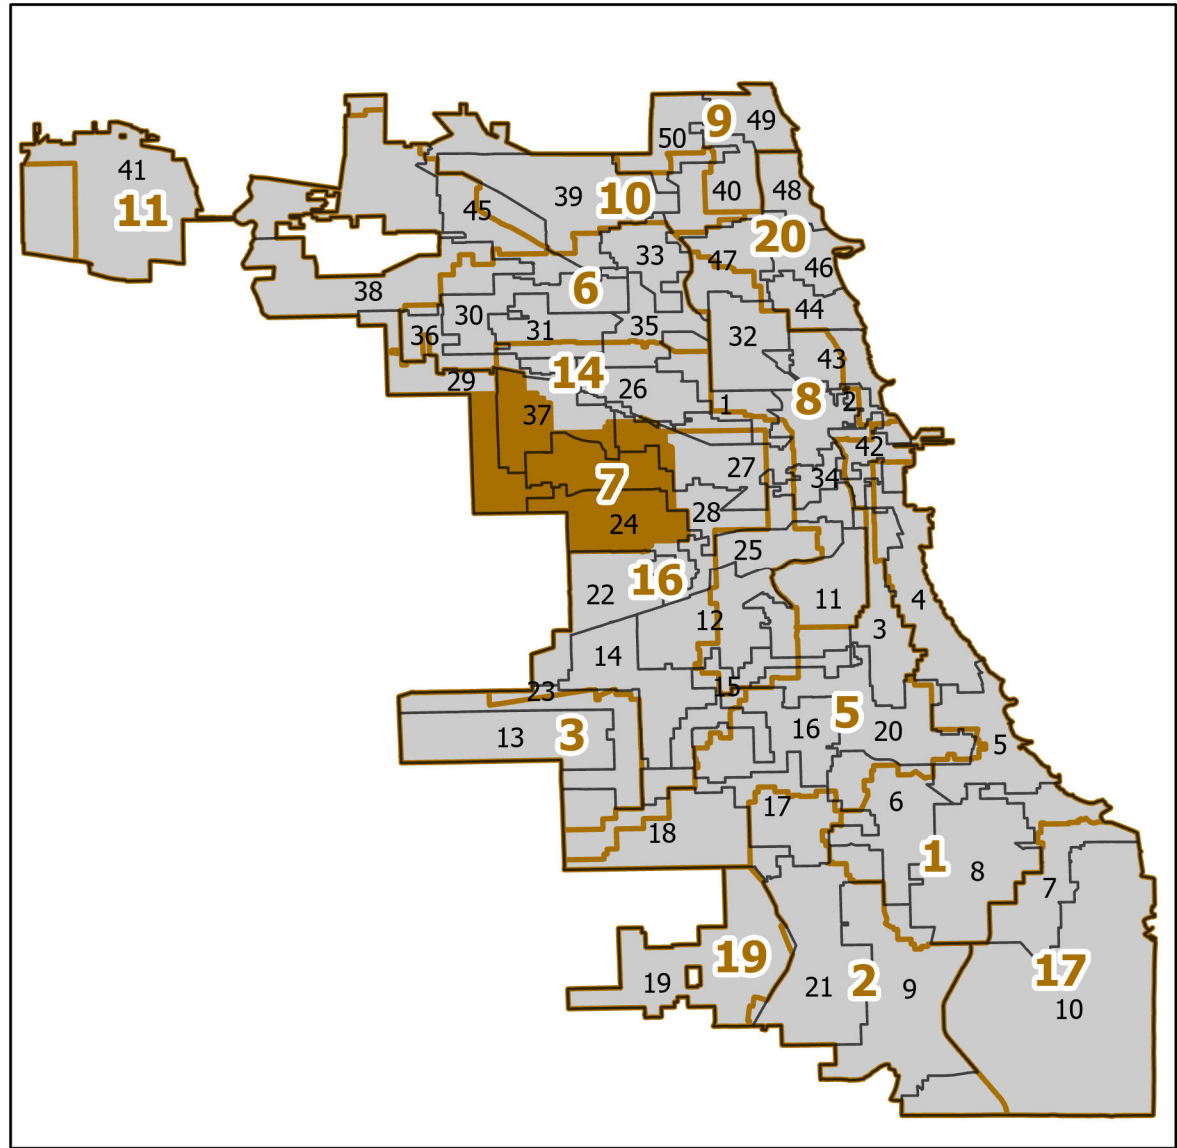

# 7th Judicial Subcircuit

Lying wholly or partially within the jurisdiction of the Board of Election Commissioners

**These district maps are current as of Public Act 102-0693 (Jan. 7, 2022) and are subject to change due to any necessary corrections or future legislative amendments. Please check periodically for updated maps**

Board of Elections - City of Chicago  
 69 W Washington, Suite 600, Chicago, IL 60602  
 312-269-7900  
[www.chicagoelections.gov](http://www.chicagoelections.gov)

- Legend
- Chicago Boundary
  - Chicago Wards
  - Judicial Districts

Scale: 1:13,000