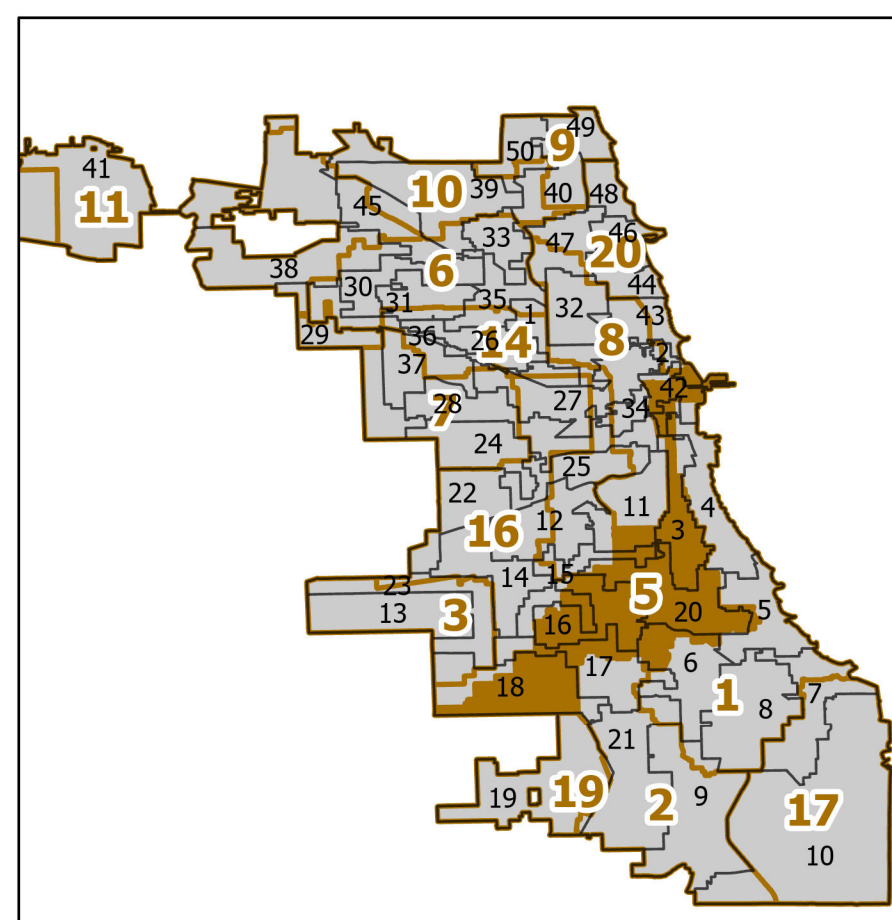

5th Judicial Subcircuit

Lying wholly or partially within the jurisdiction of the Board of Election Commissioners

These district maps are current as of Public Act 102-0693 (Jan. 7, 2022) and are subject to change due to any necessary corrections or future legislative amendments. Please check periodically for updated maps

Board of Elections - City of Chicago
 69 W Washington, Suite 600, Chicago, IL 60602
 312-269-7900
www.chicagoelections.gov

Legend

- Chicago Boundary
- Chicago Wards
- Judicial Districts

Scale: 1:30,240