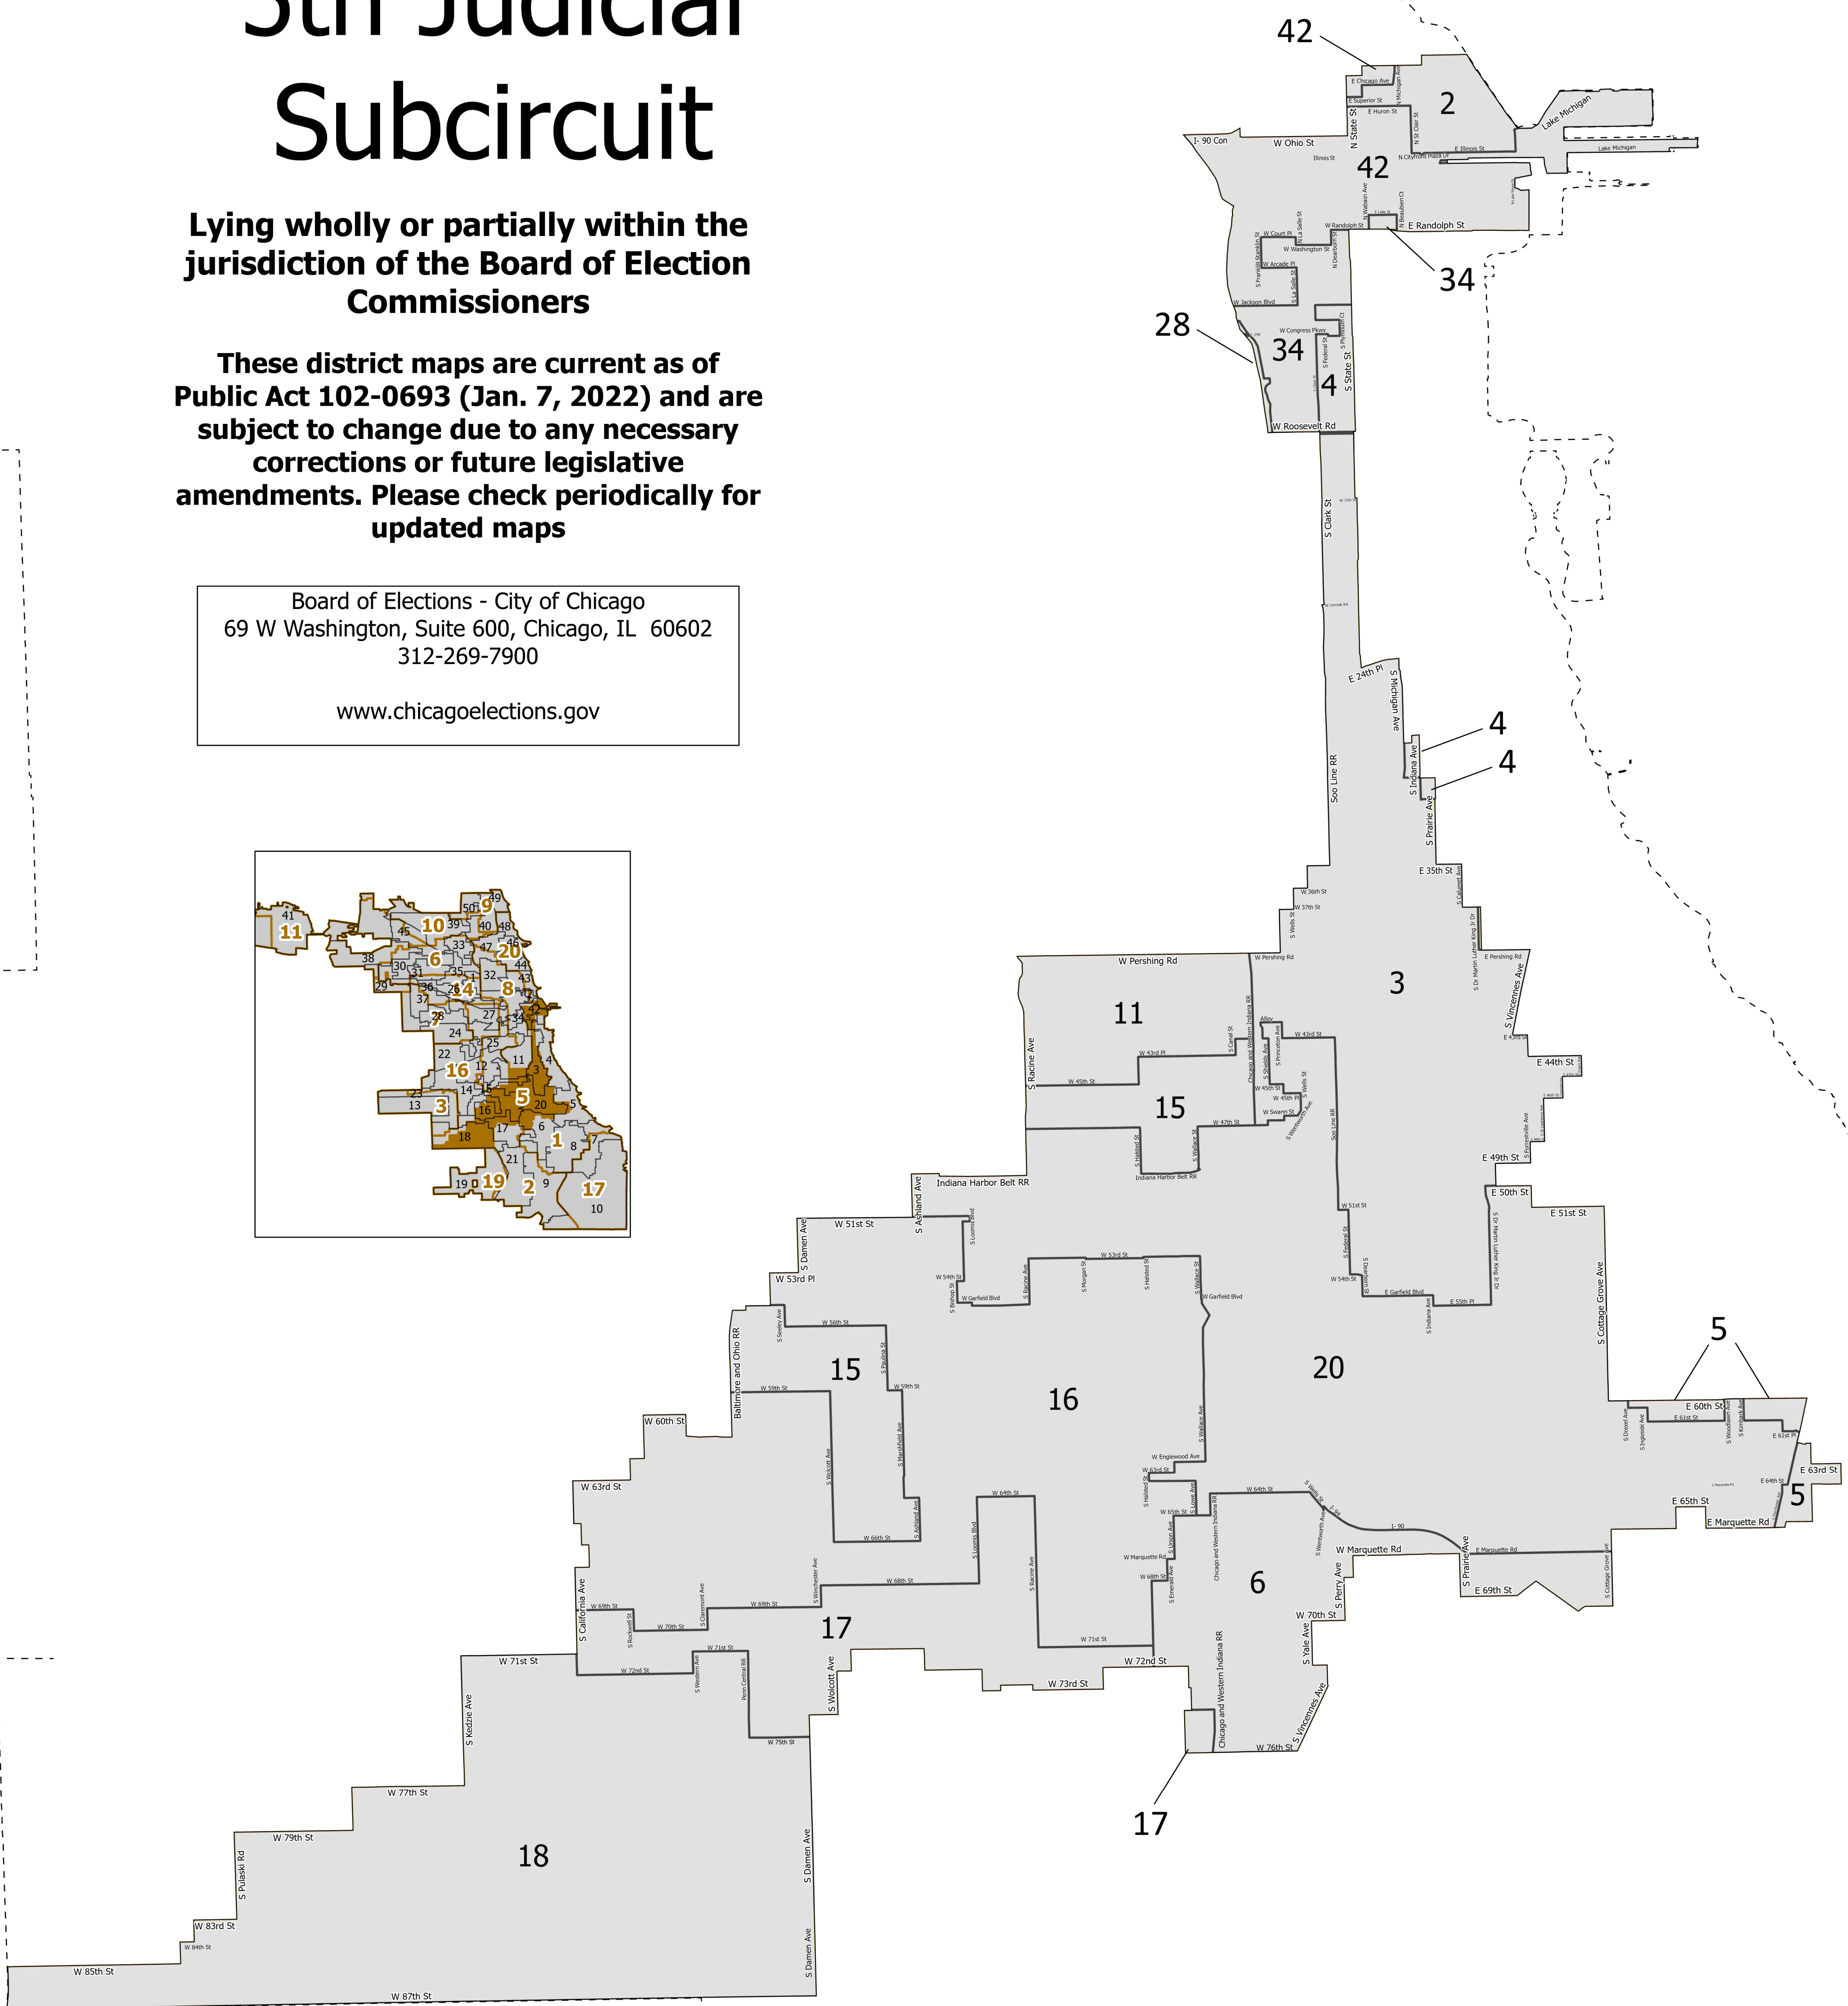

5th Judicial Subcircuit

Lying wholly or partially within the jurisdiction of the Board of Election Commissioners

These district maps are current as of Public Act 102-0693 (Jan. 7, 2022) and are subject to change due to any necessary corrections or future legislative amendments. Please check periodically for updated maps

Board of Elections - City of Chicago
 69 W Washington, Suite 600, Chicago, IL 60602
 312-269-7900
www.chicagoelections.gov

Legend

- Chicago Boundary
- Chicago Wards
- Judicial Districts

Scale: 1:30,240