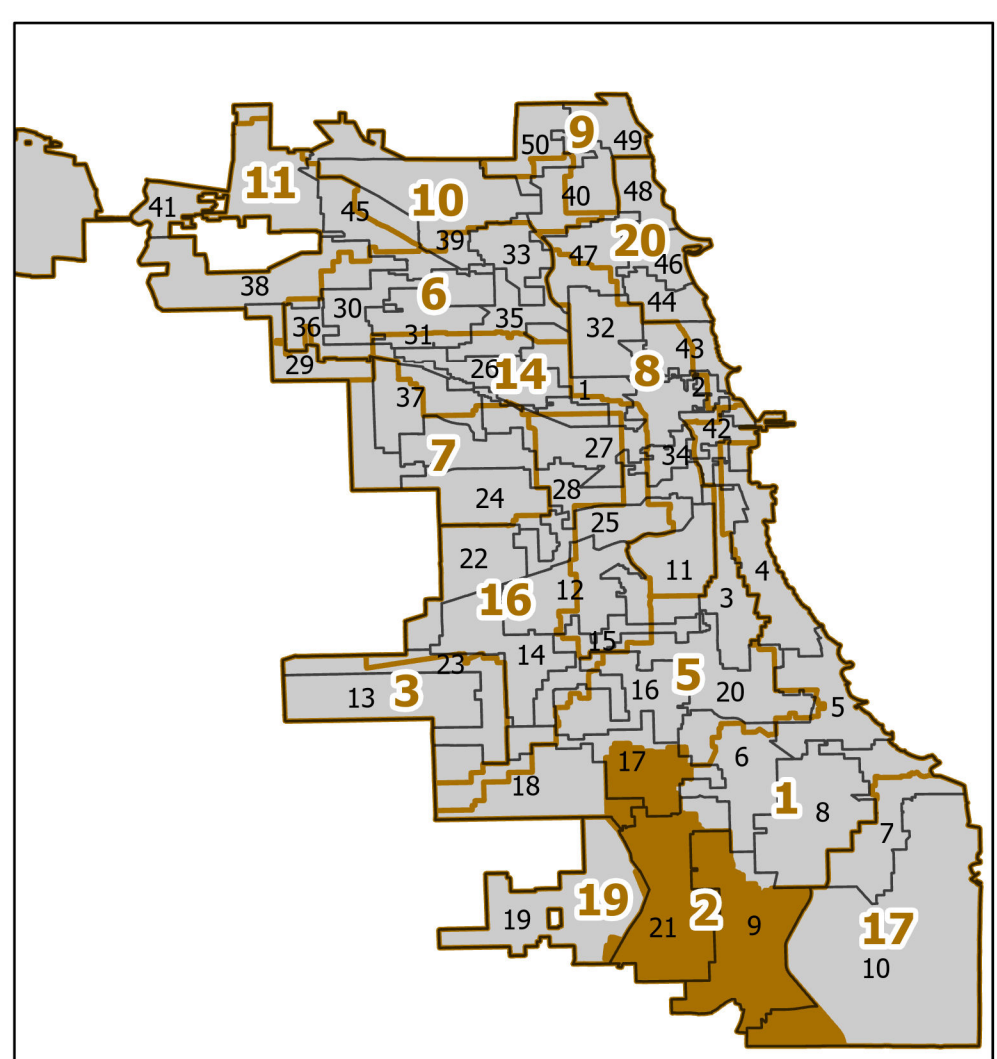

2nd Judicial Subcircuit

Lying wholly or partially within the jurisdiction of the Board of Election Commissioners

These district maps are current as of **Public Act 102-0693 (Jan. 7, 2022)** and are subject to change due to any necessary corrections or future legislative amendments. Please check periodically for updated maps

Board of Elections - City of Chicago
69 W Washington, Suite 600, Chicago, IL 60602
312-269-7900

www.chicagoelections.gov

Legend

- Chicago Boundary
- Chicago Wards
- Judicial Districts

Scale: 1:18,600