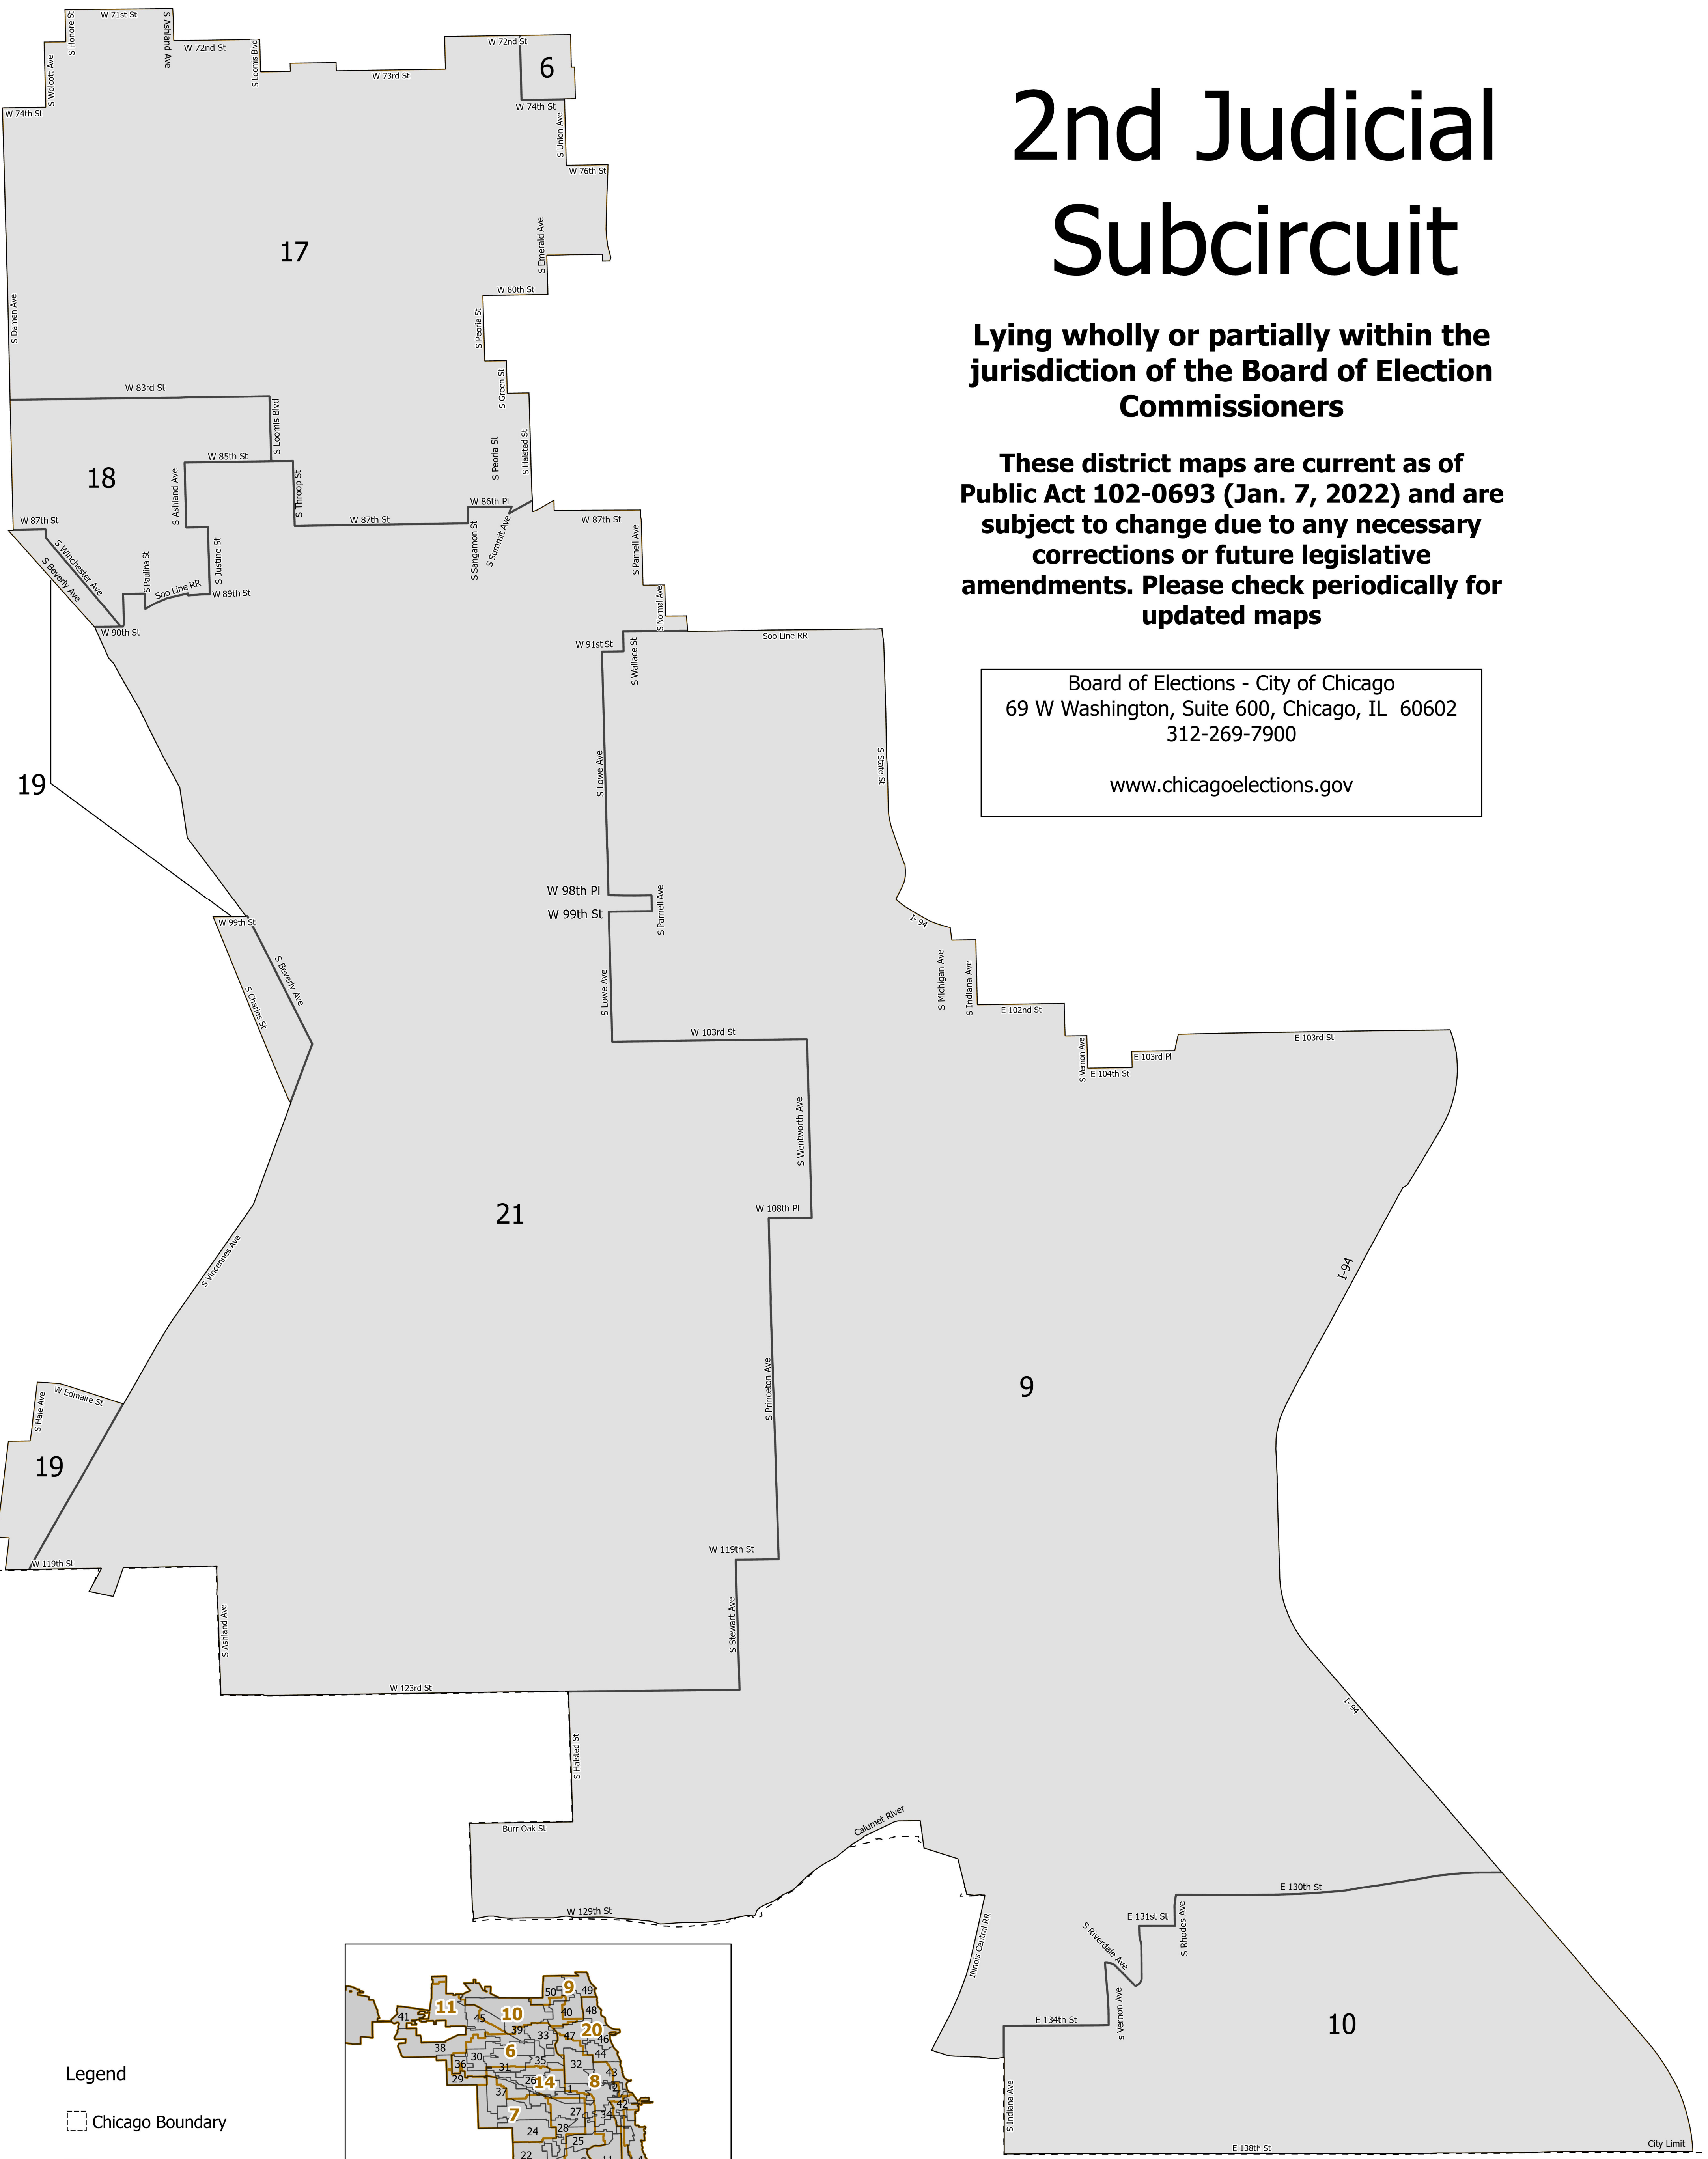

2nd Judicial Subcircuit

Lying wholly or partially within the jurisdiction of the Board of Election Commissioners

These district maps are current as of **Public Act 102-0693 (Jan. 7, 2022)** and are subject to change due to any necessary corrections or future legislative amendments. Please check periodically for updated maps

Board of Elections - City of Chicago
69 W Washington, Suite 600, Chicago, IL 60602
312-269-7900

www.chicagoelections.gov

Legend

- Chicago Boundary
- Chicago Wards
- Judicial Districts

Scale: 1:18,600