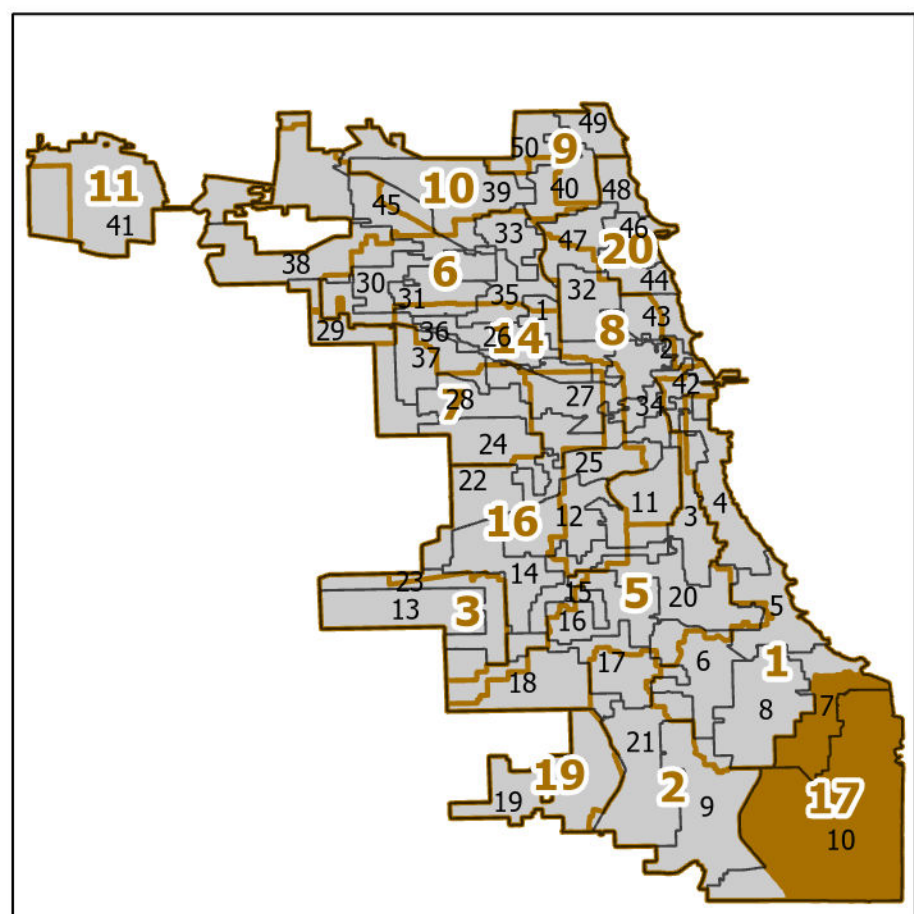

# 17th Judicial Subcircuit

Lying wholly or partially within the jurisdiction of the Board of Election Commissioners

These district maps are current as of Public Act 102-0693 (Jan. 7, 2022) and are subject to change due to any necessary corrections or future legislative amendments. Please check periodically for updated maps

- Legend
- Chicago Boundary
  - Chicago Wards
  - Judicial Districts

Board of Elections - City of Chicago  
69 W Washington, Suite 600, Chicago, IL 60602  
312-269-7900  
[www.chicagoelections.gov](http://www.chicagoelections.gov)