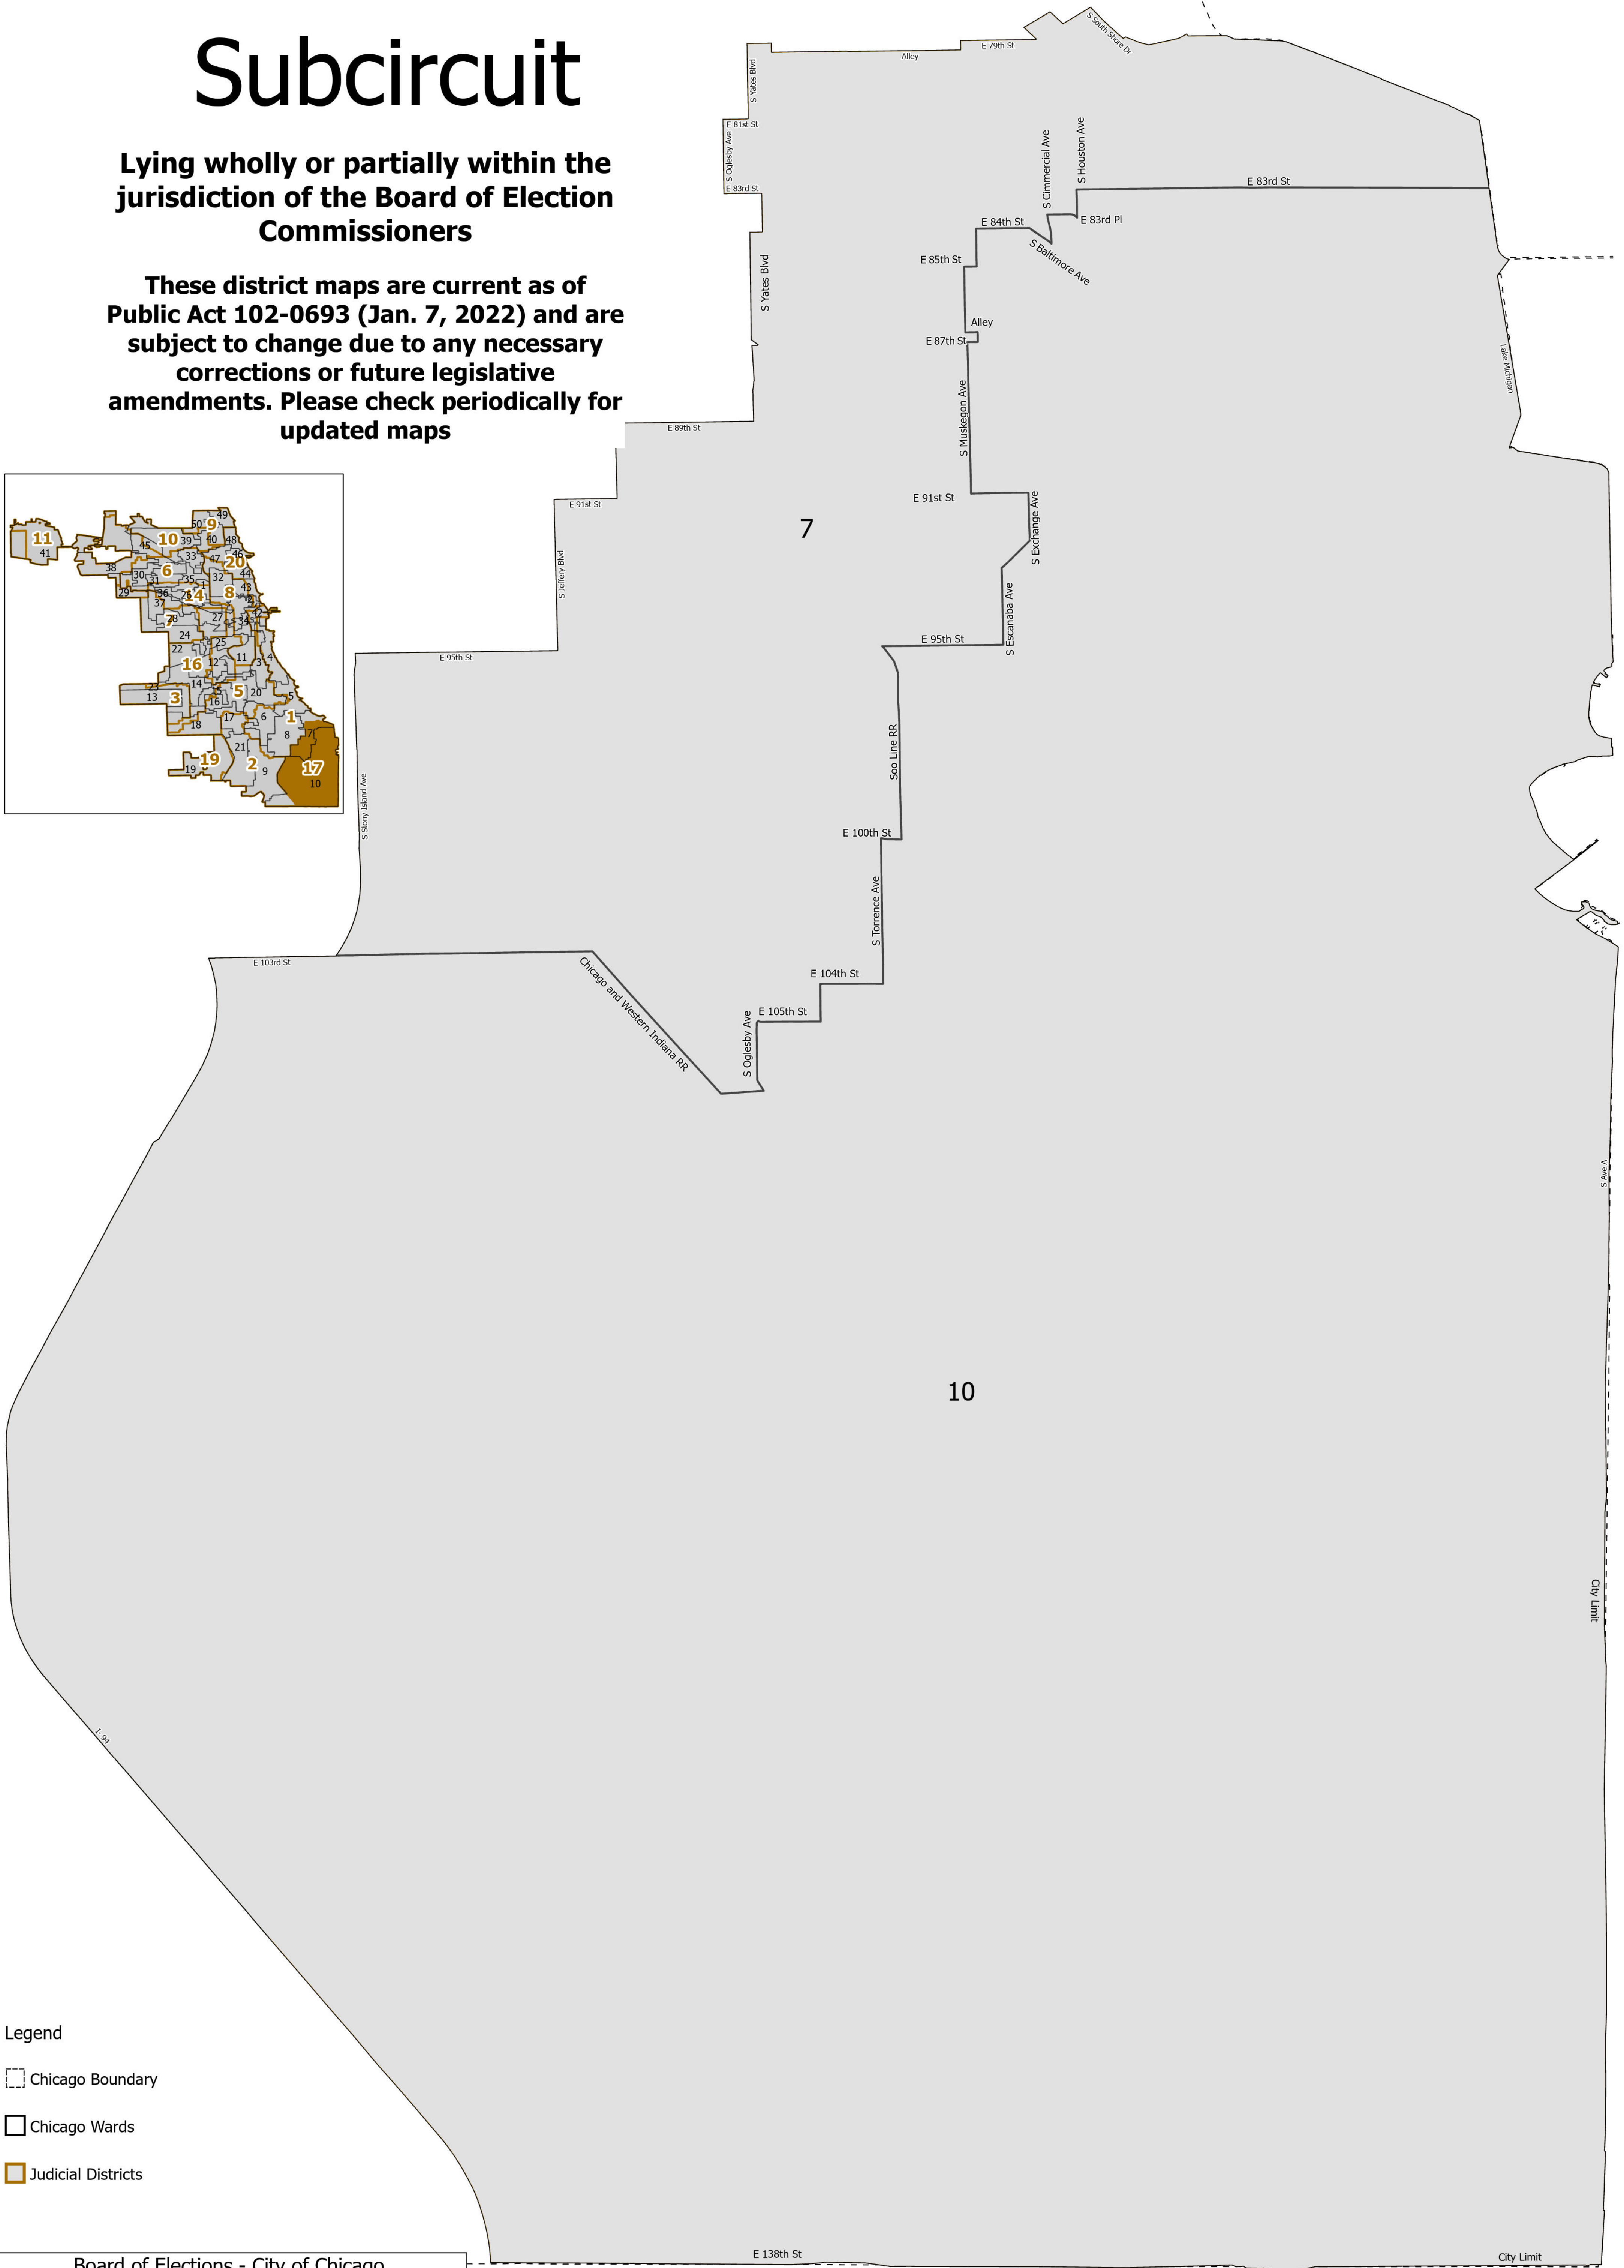

# 17th Judicial Subcircuit

Lying wholly or partially within the jurisdiction of the Board of Election Commissioners

These district maps are current as of Public Act 102-0693 (Jan. 7, 2022) and are subject to change due to any necessary corrections or future legislative amendments. Please check periodically for updated maps

- Legend
- Chicago Boundary
  - Chicago Wards
  - Judicial Districts

Board of Elections - City of Chicago  
69 W Washington, Suite 600, Chicago, IL 60602  
312-269-7900  
[www.chicagoelections.gov](http://www.chicagoelections.gov)