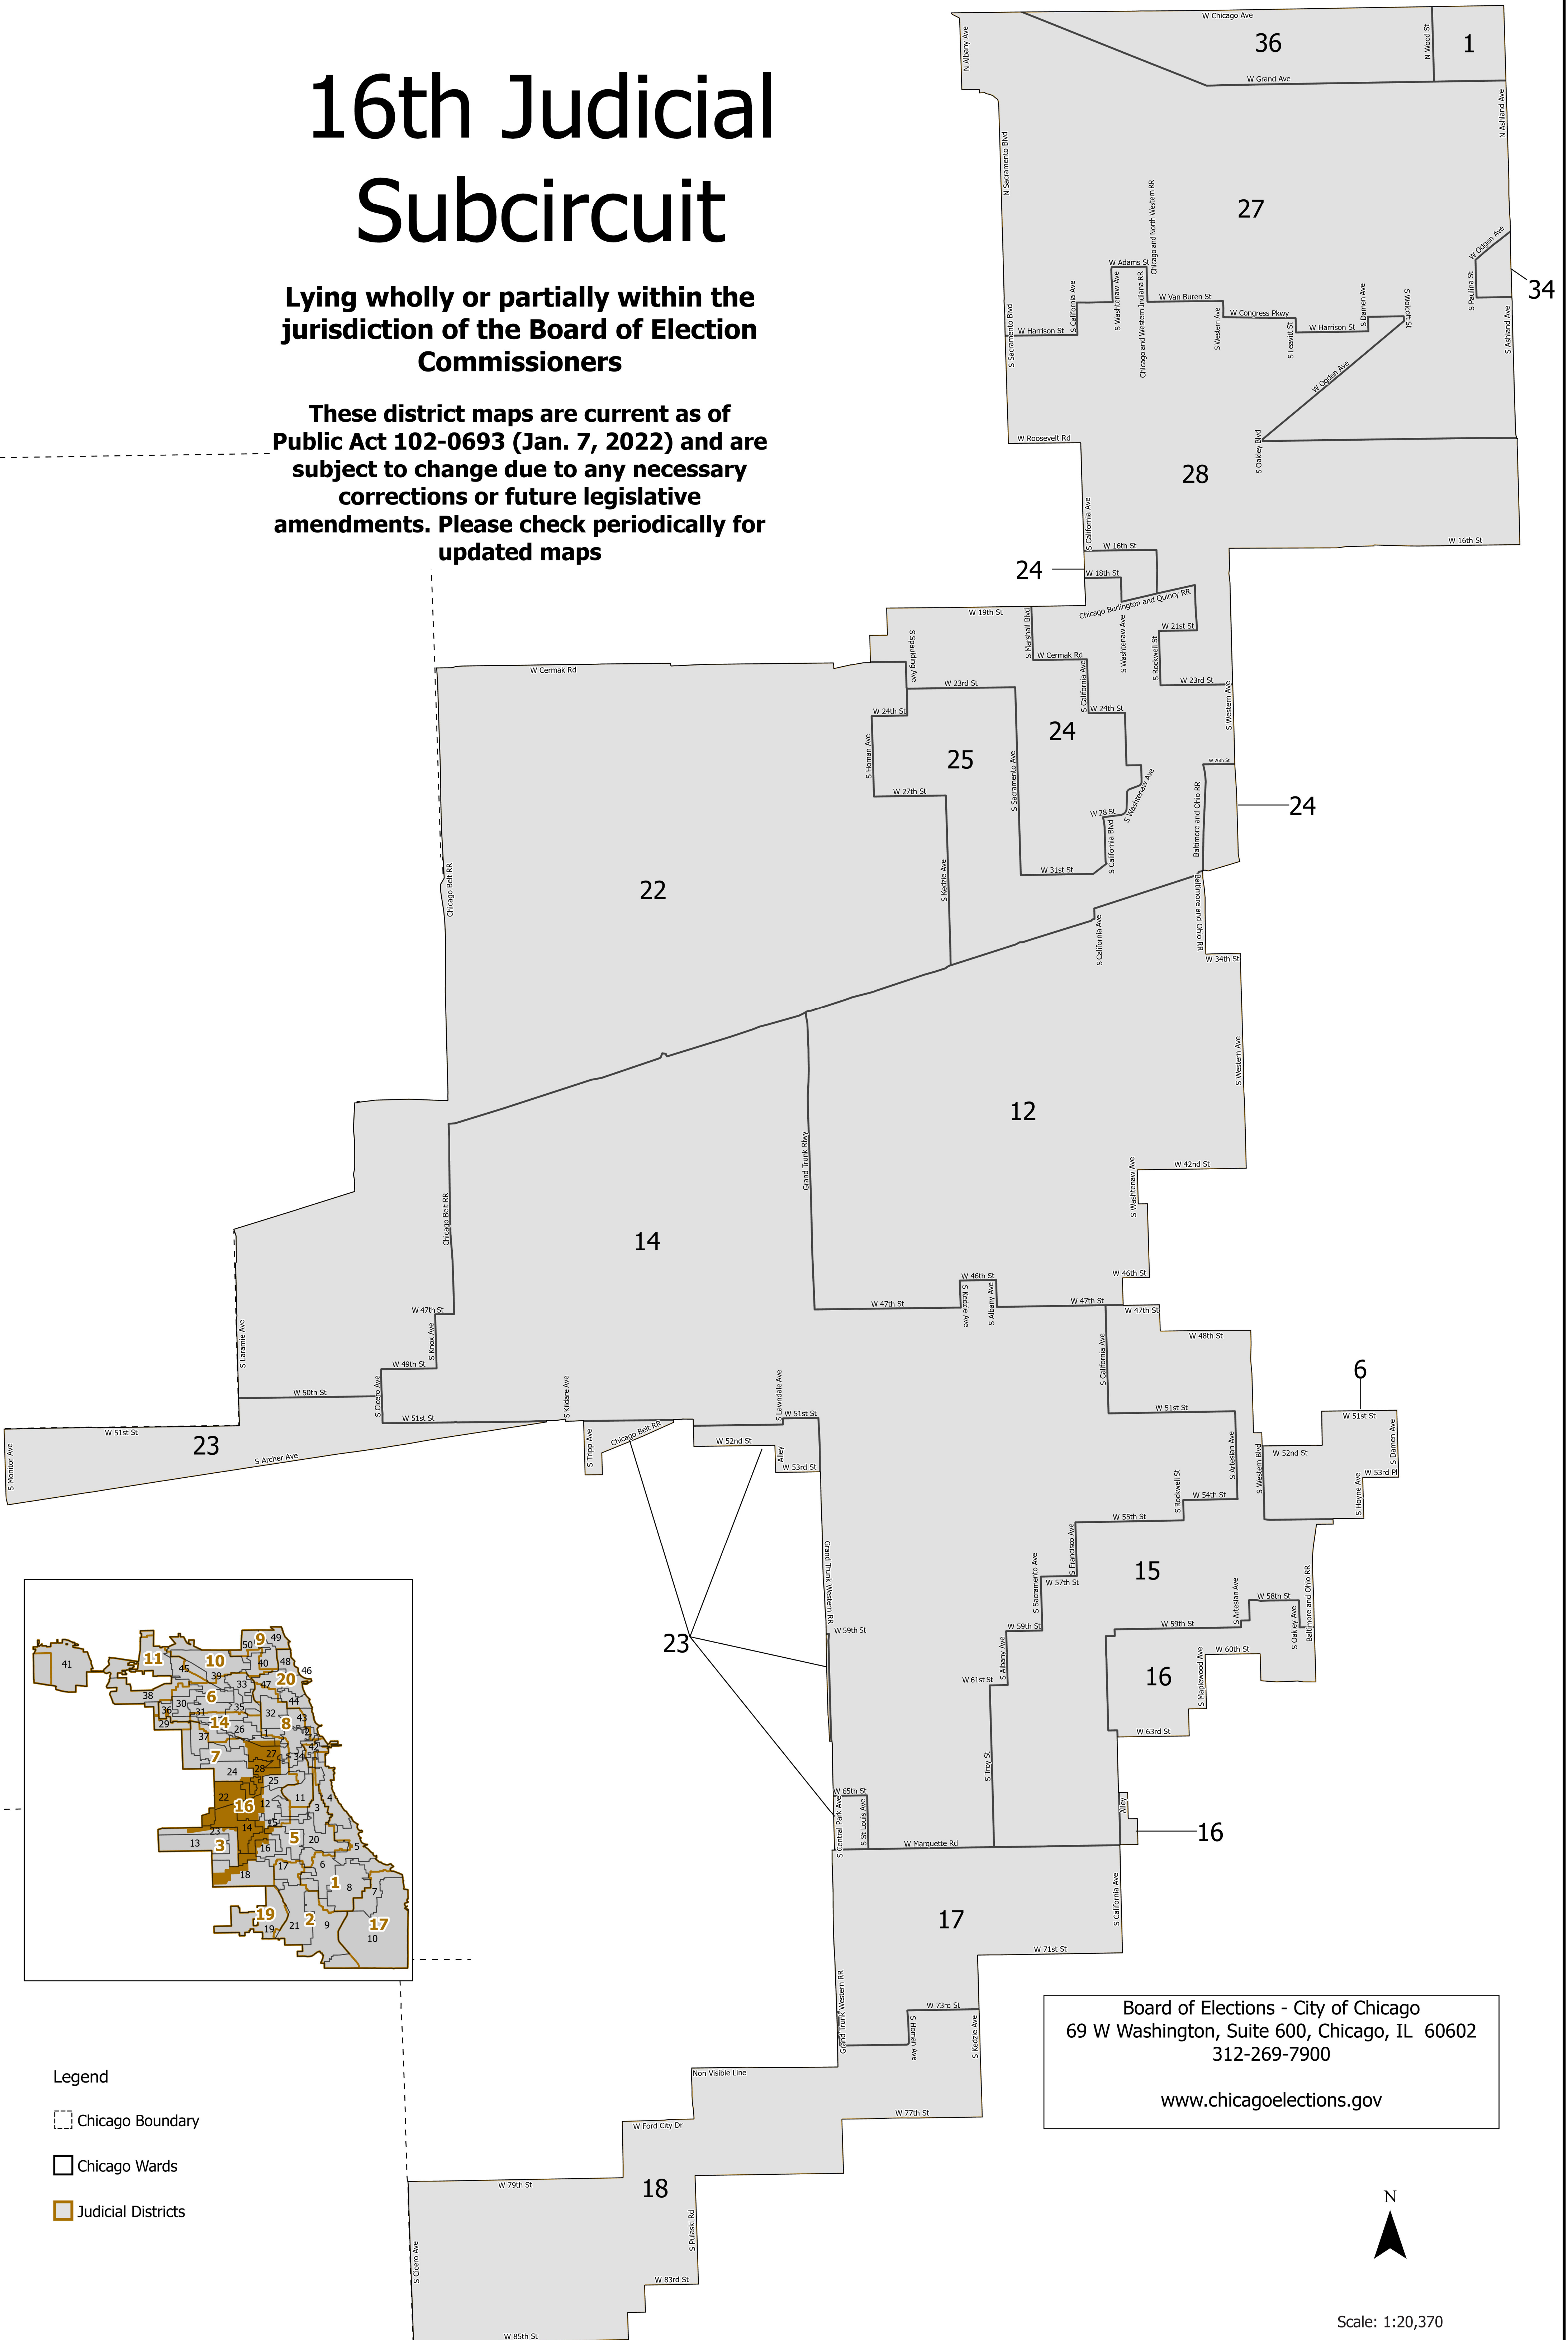

16th Judicial Subcircuit

Lying wholly or partially within the jurisdiction of the Board of Election Commissioners

These district maps are current as of Public Act 102-0693 (Jan. 7, 2022) and are subject to change due to any necessary corrections or future legislative amendments. Please check periodically for updated maps

Legend

- Chicago Boundary
- Chicago Wards
- Judicial Districts

Board of Elections - City of Chicago
 69 W Washington, Suite 600, Chicago, IL 60602
 312-269-7900
www.chicagoelections.gov

Scale: 1:20,370