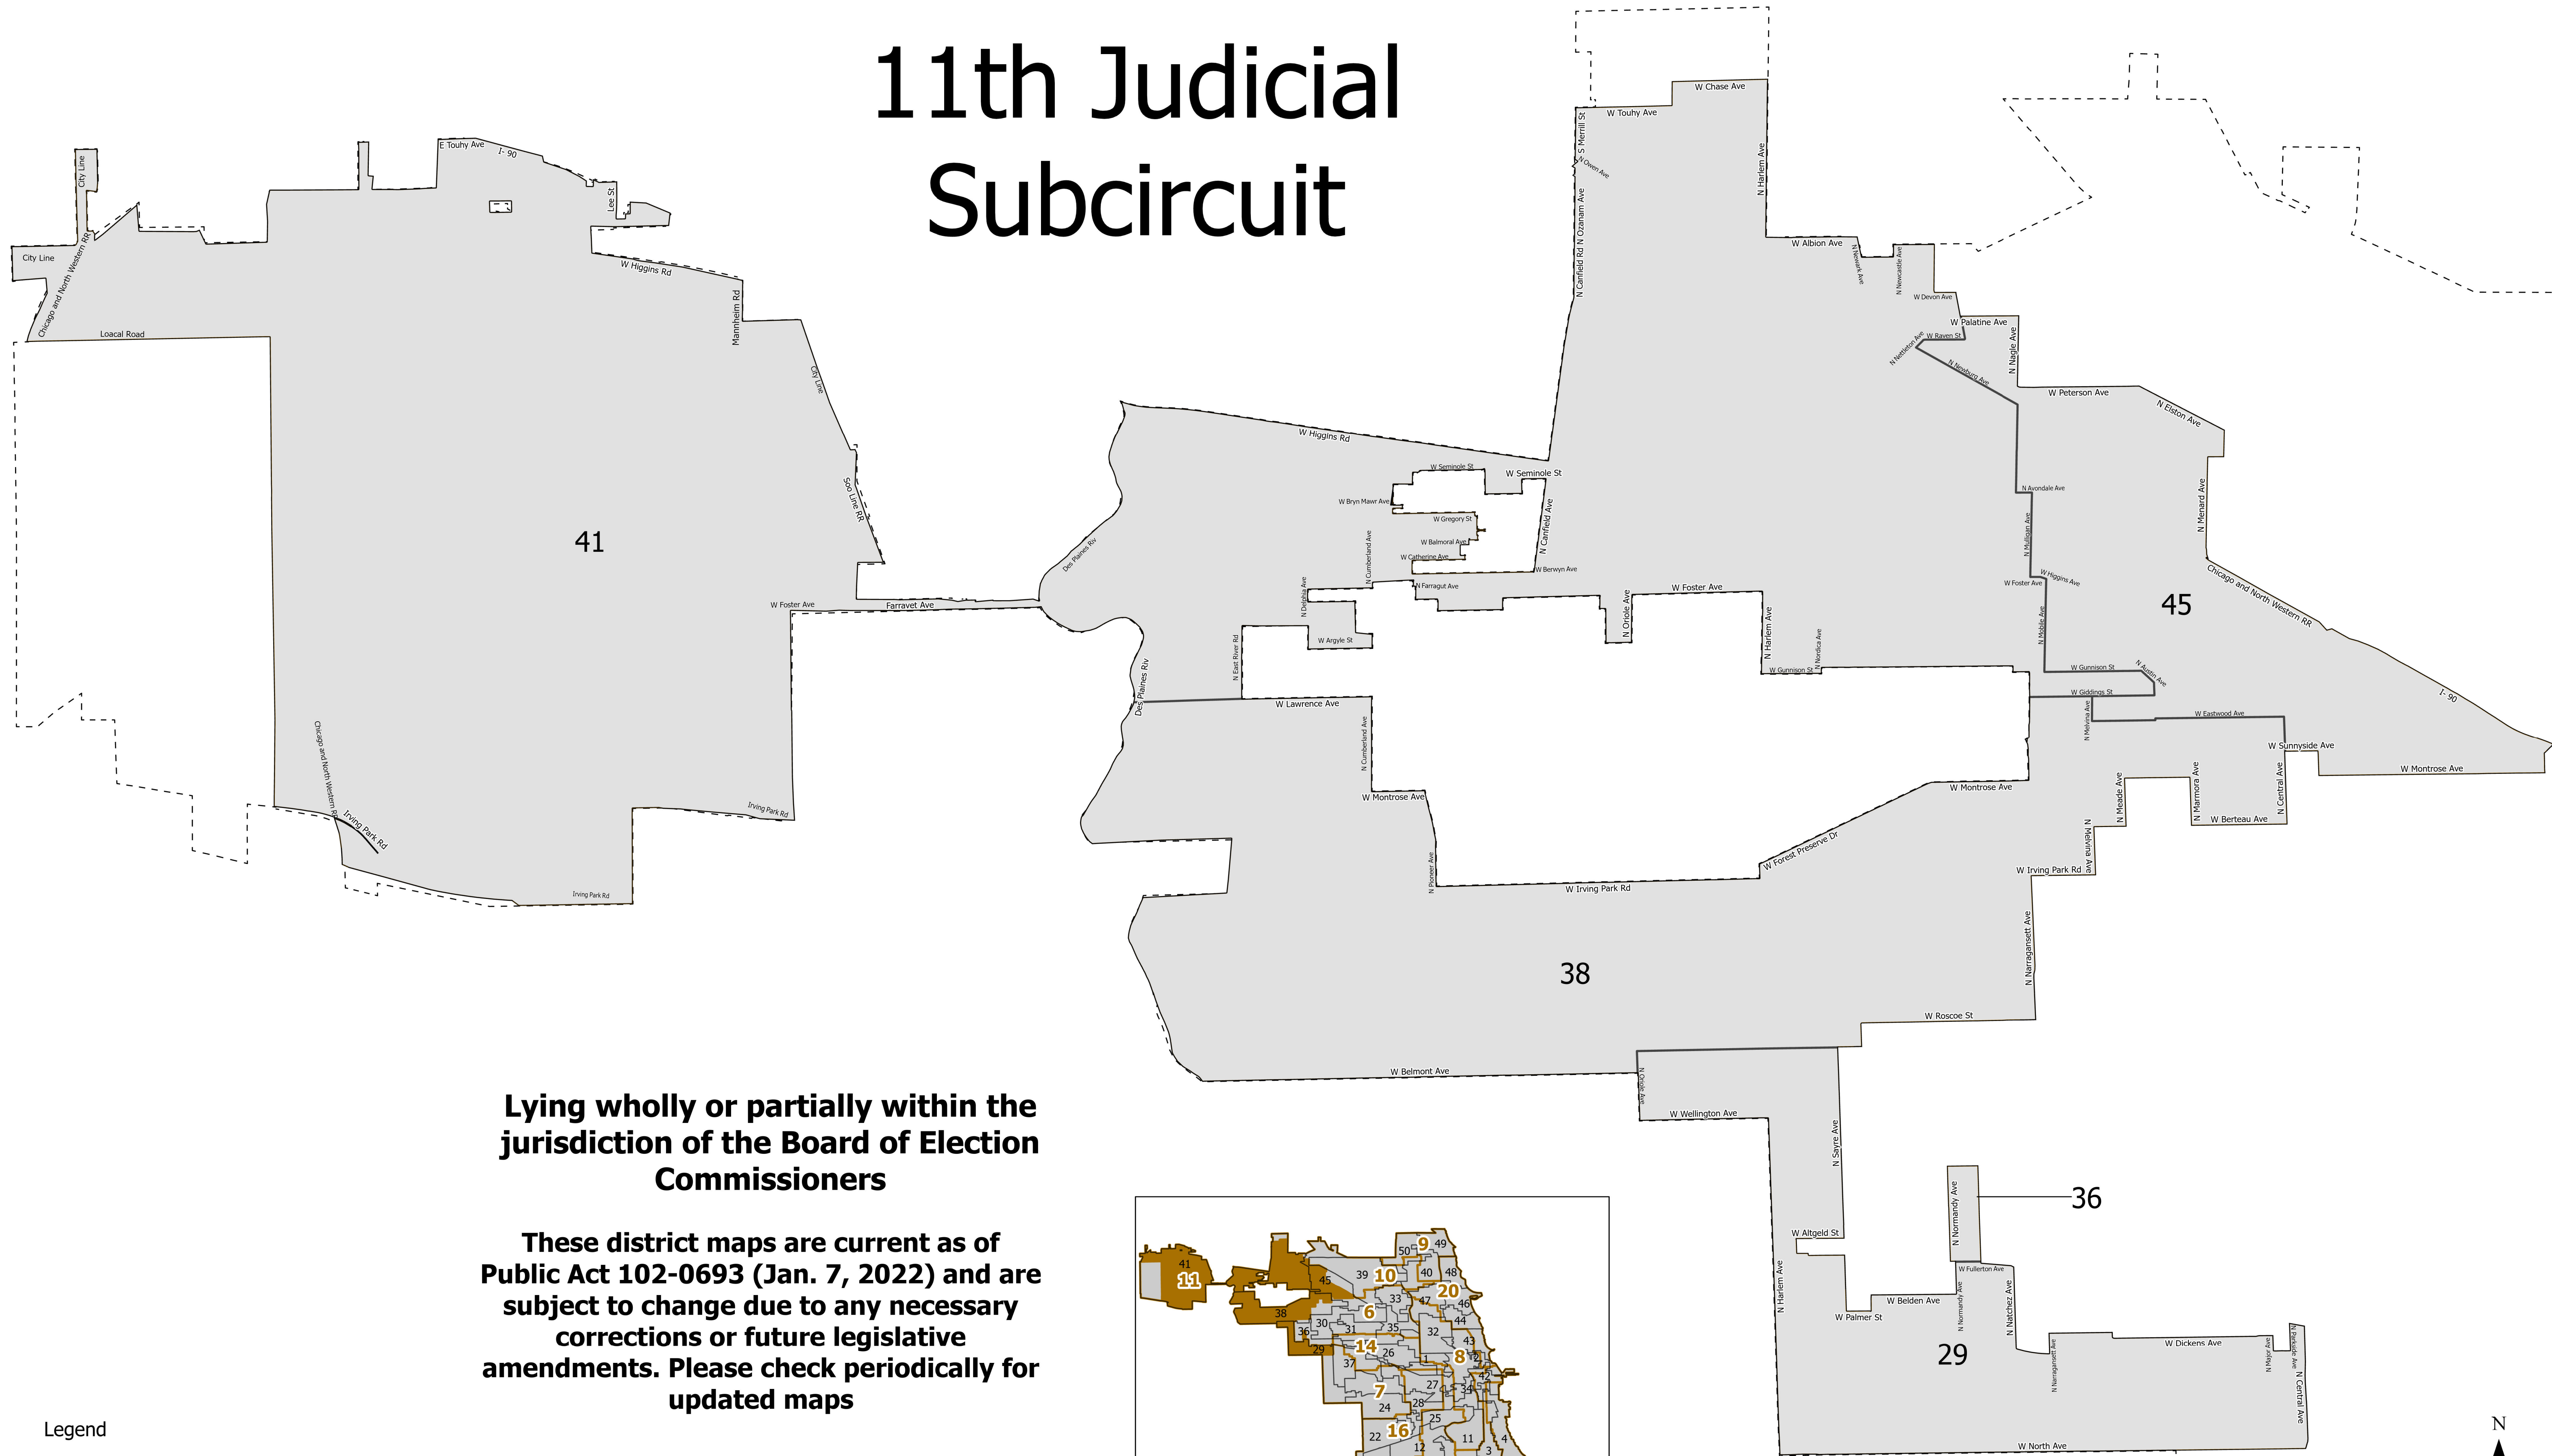

11th Judicial Subcircuit

Lying wholly or partially within the jurisdiction of the Board of Election Commissioners

These district maps are current as of Public Act 102-0693 (Jan. 7, 2022) and are subject to change due to any necessary corrections or future legislative amendments. Please check periodically for updated maps

Board of Elections - City of Chicago
 69 W Washington, Suite 600, Chicago, IL 60602
 312-269-7900
www.chicagoelections.gov

Legend

- Chicago Boundary
- Chicago Wards
- Judicial Districts

Scale: 1:26,000