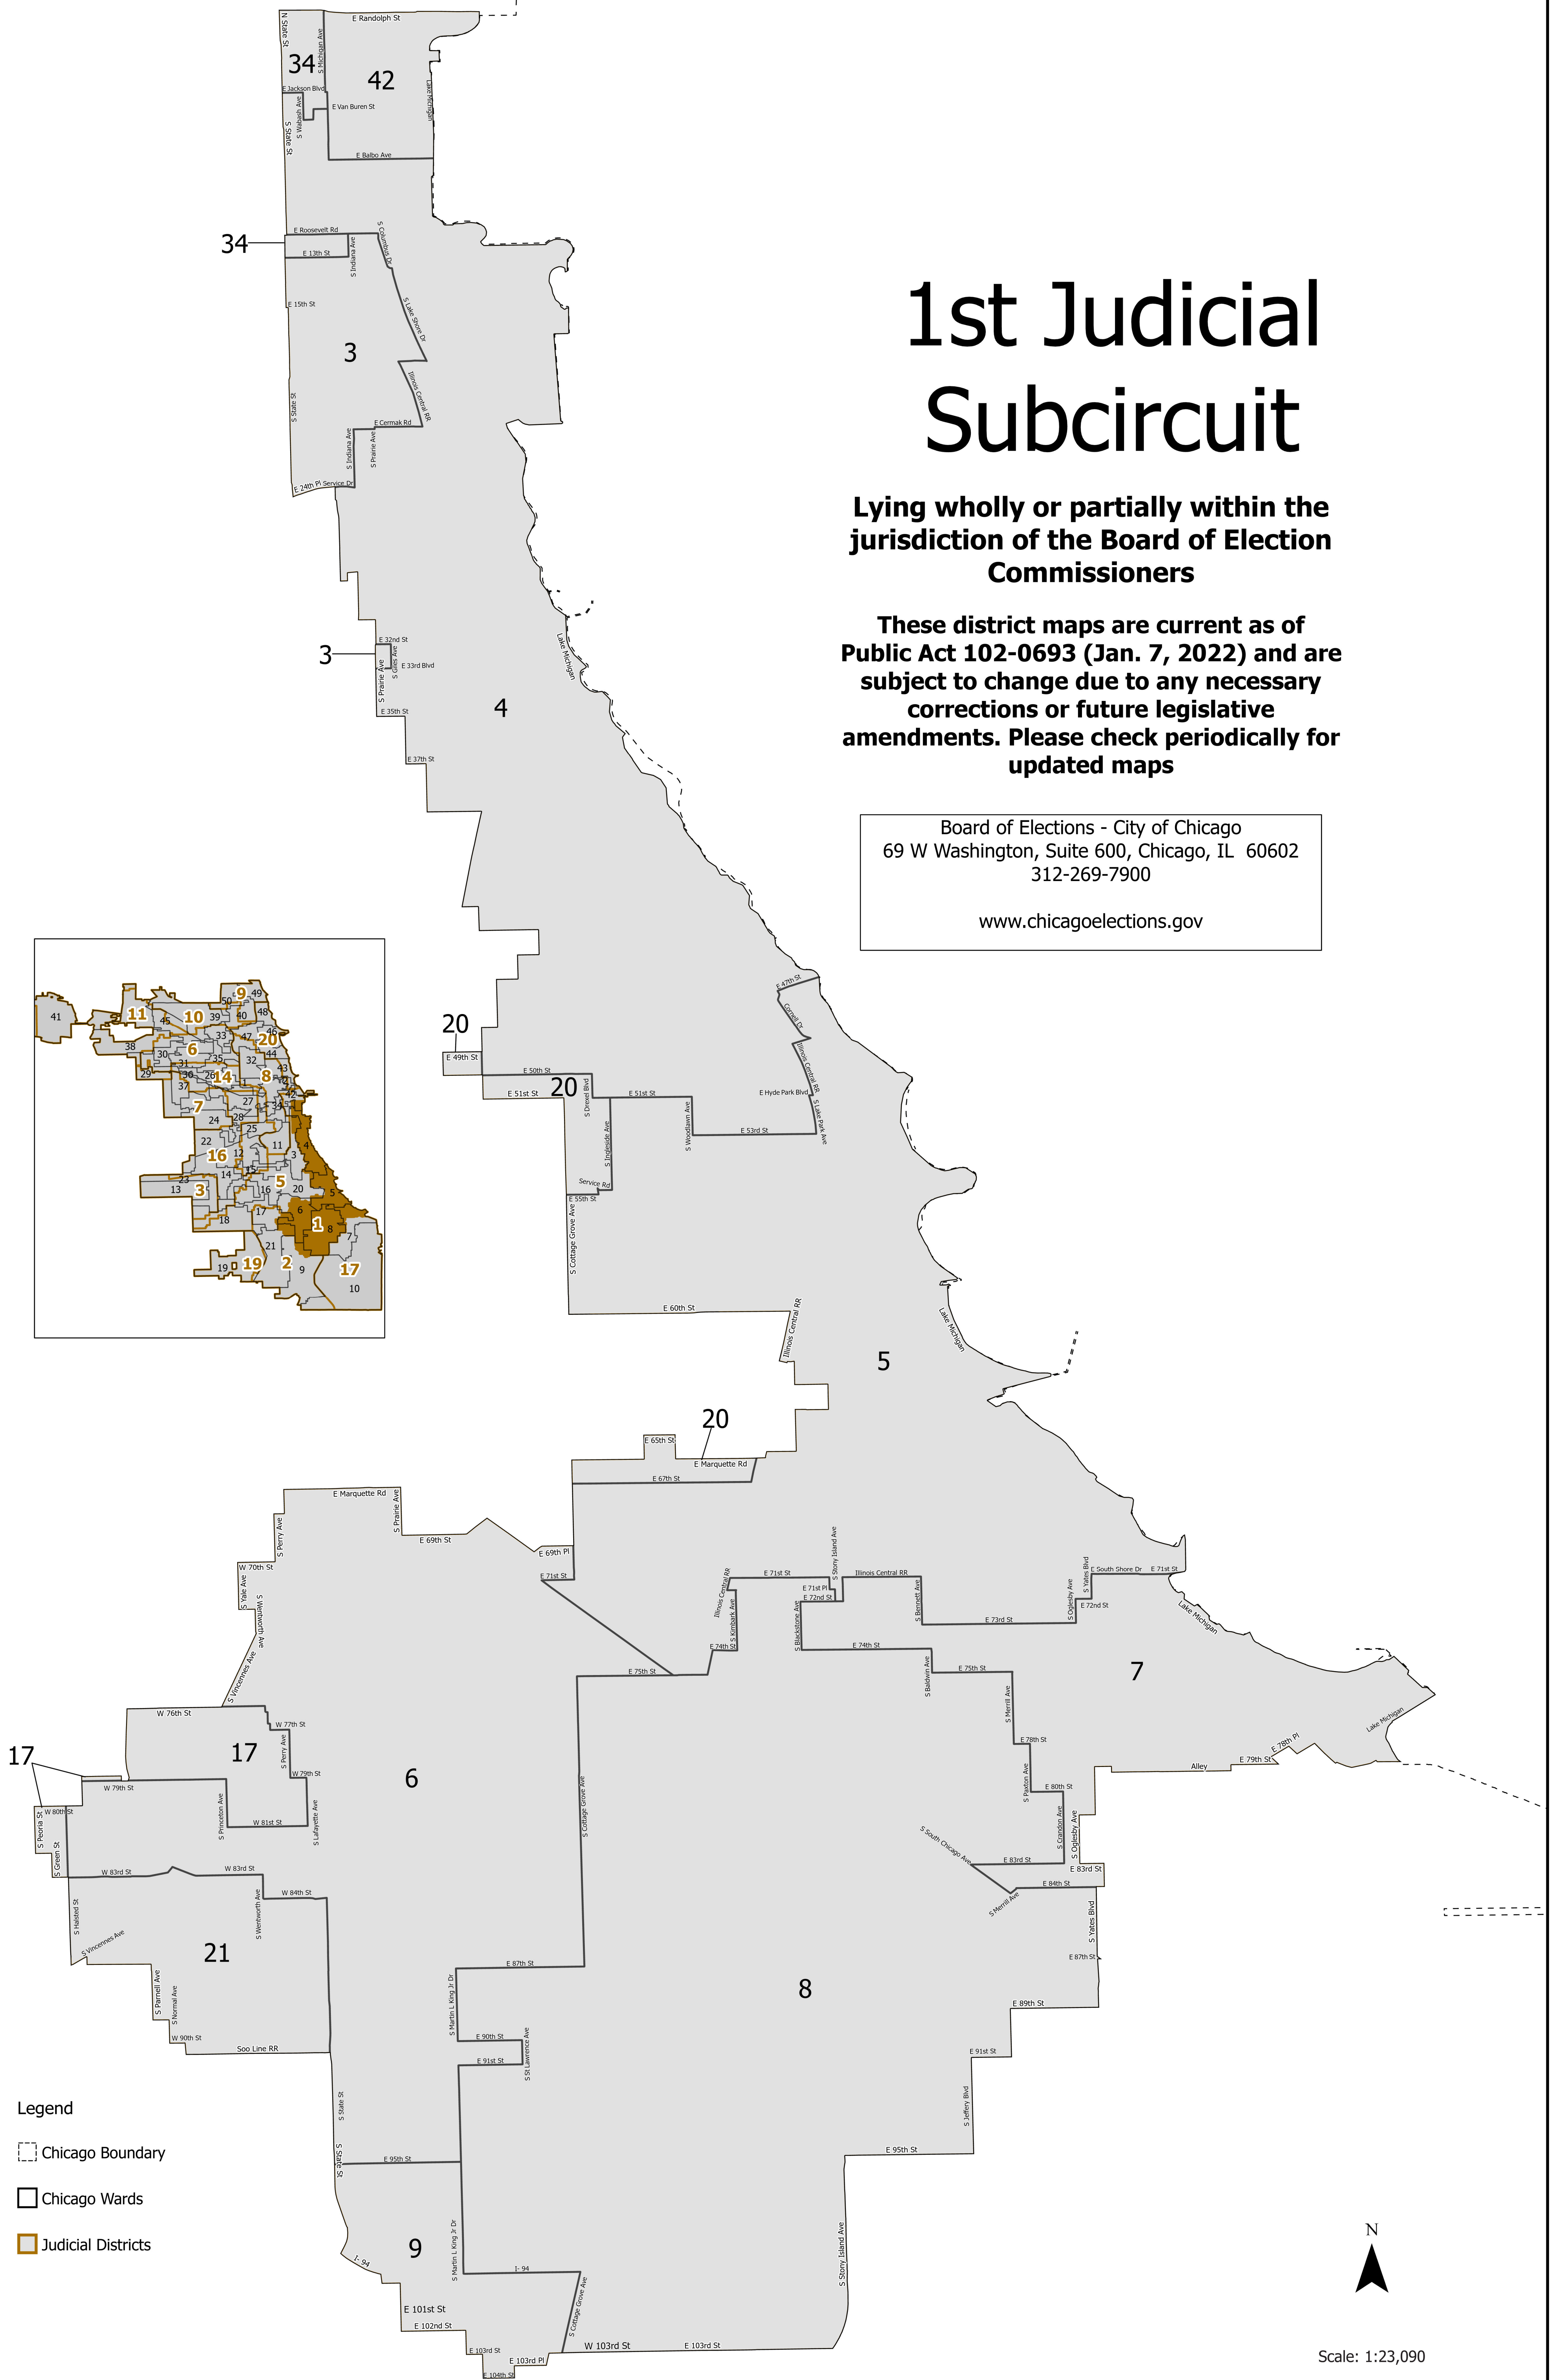

# 1st Judicial Subcircuit

Lying wholly or partially within the jurisdiction of the Board of Election Commissioners

These district maps are current as of Public Act 102-0693 (Jan. 7, 2022) and are subject to change due to any necessary corrections or future legislative amendments. Please check periodically for updated maps

### Legend

- Chicago Boundary
- Chicago Wards
- Judicial Districts

Scale: 1:23,090