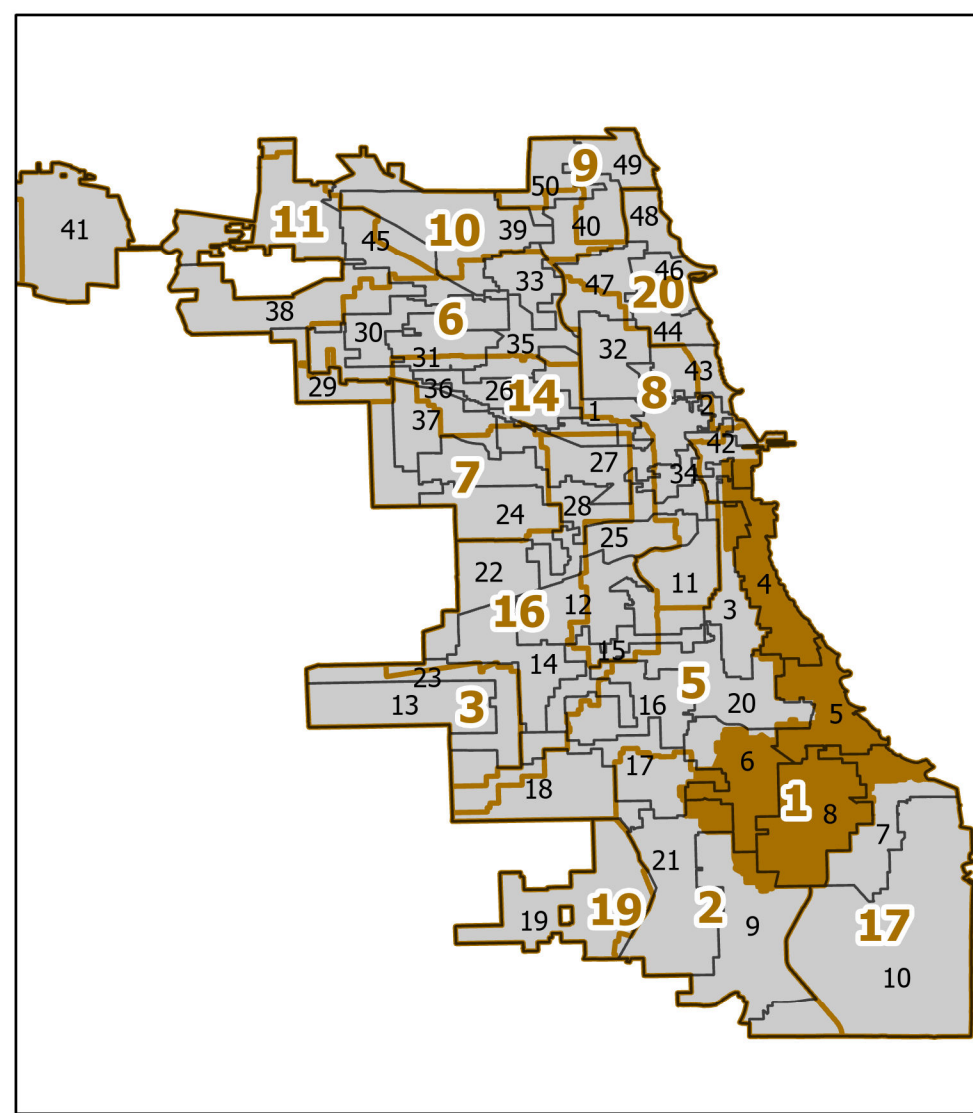

# 1st Judicial Subcircuit

Lying wholly or partially within the jurisdiction of the Board of Election Commissioners

These district maps are current as of Public Act 102-0693 (Jan. 7, 2022) and are subject to change due to any necessary corrections or future legislative amendments. Please check periodically for updated maps

### Legend

- Chicago Boundary
- Chicago Wards
- Judicial Districts

Scale: 1:23,090