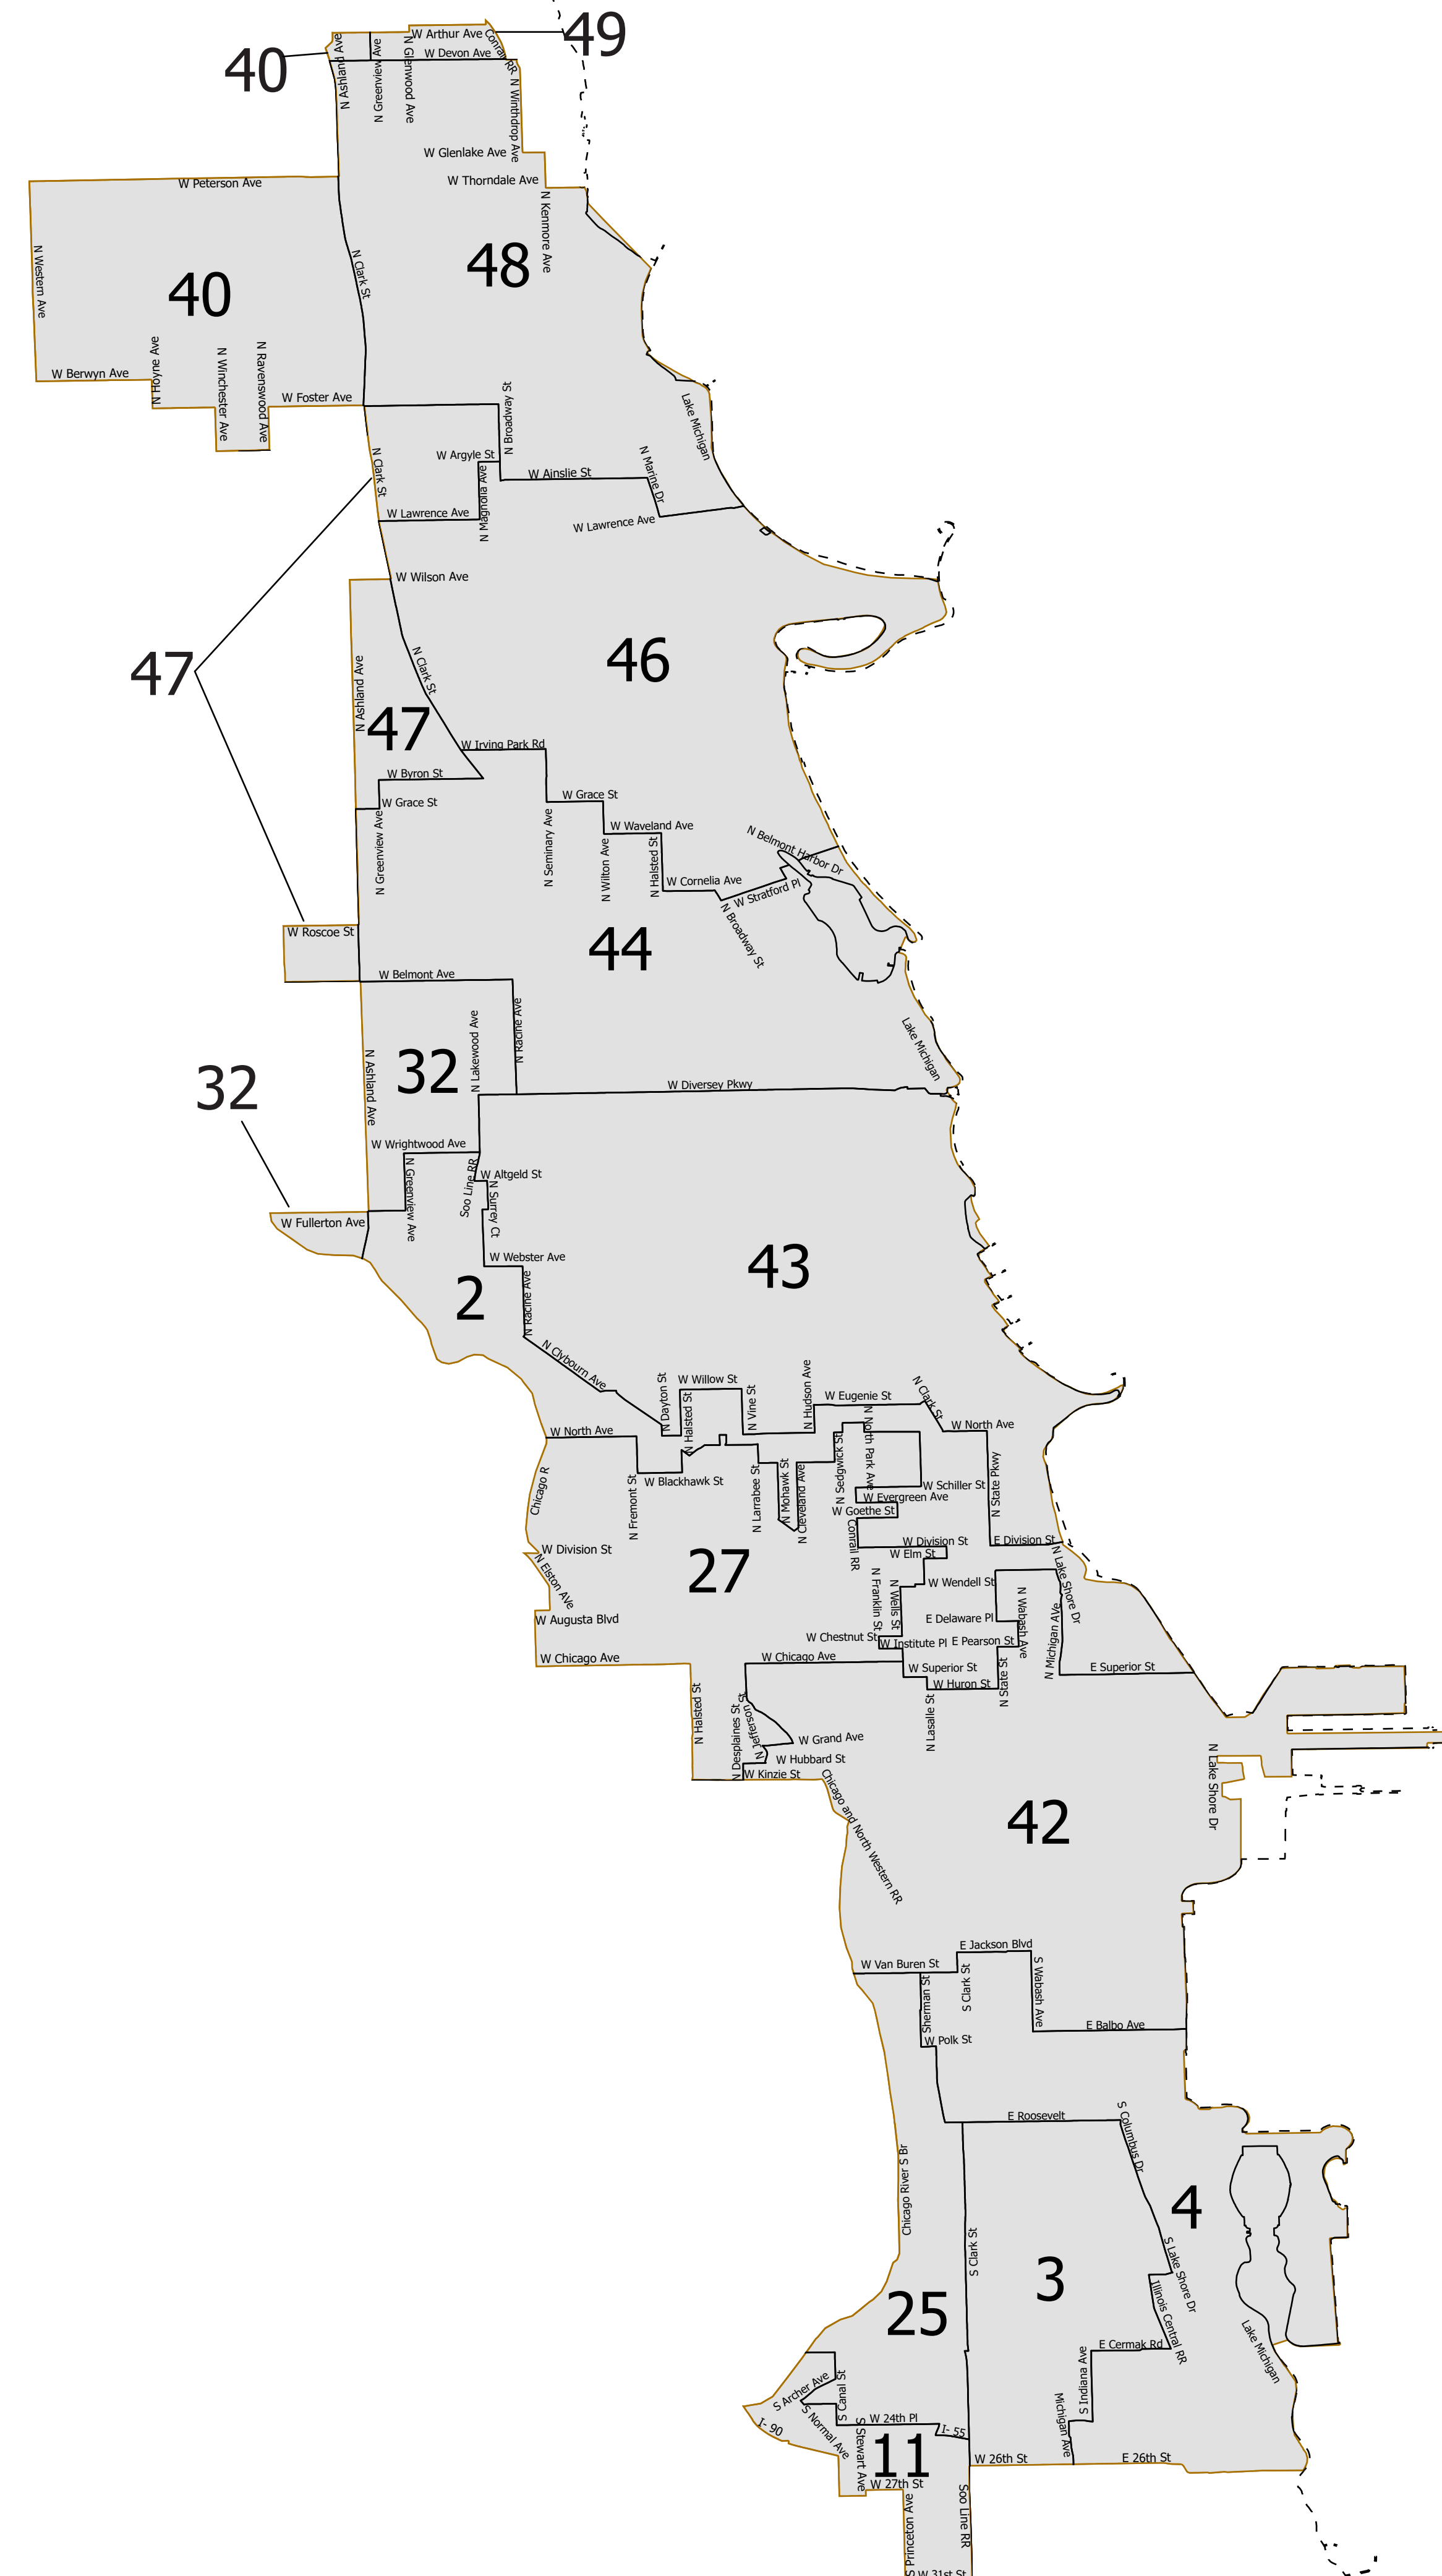

8th District Judicial

Lying wholly or partially within the jurisdiction of the Board of Election Commissioners

These district maps are current as of December 28, 2021 and are subject to change due to pending litigation and/or future legislation, referenda or corrections. Please check periodically for updated maps

Board of Elections - City of Chicago
69 W Washington, Suite 600, Chicago, IL 60602
312-269-7900
www.chicagoelections.gov

Scale: 1:33,000

- Legend
- Chicago Boundary
 - Chicago Wards
 - Judicial Districts