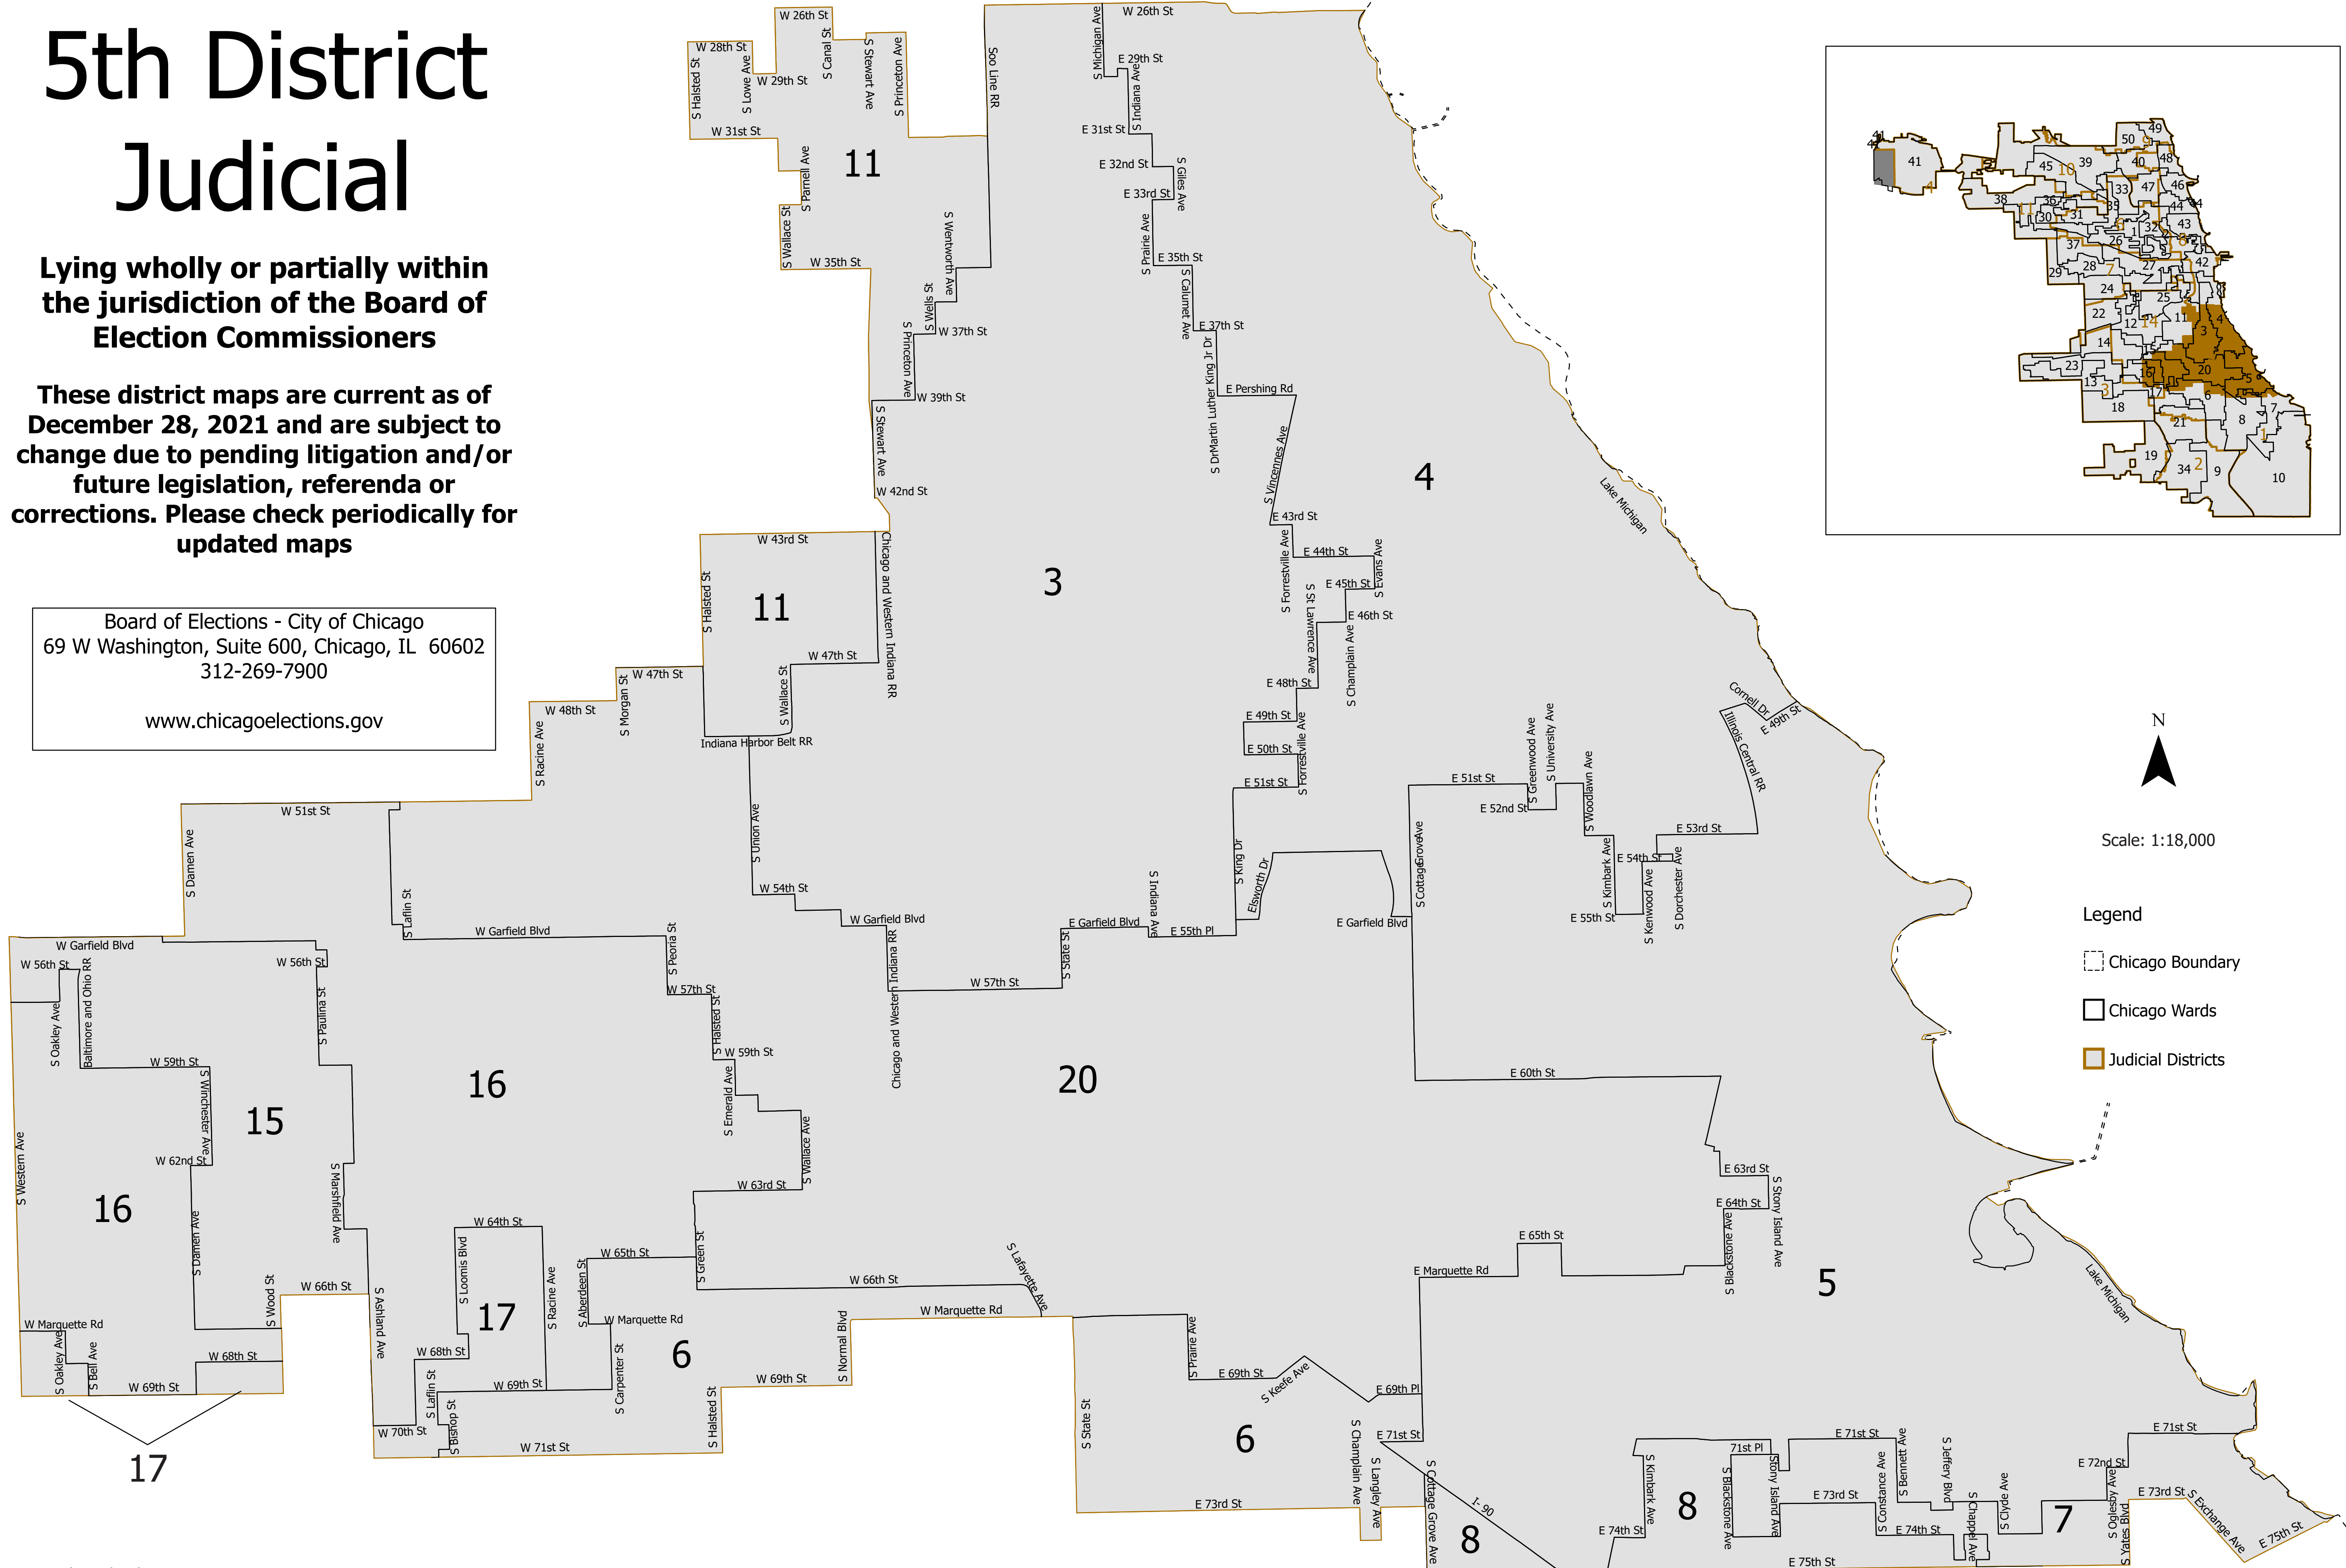

5th District Judicial

Lying wholly or partially within the jurisdiction of the Board of Election Commissioners

These district maps are current as of December 28, 2021 and are subject to change due to pending litigation and/or future legislation, referenda or corrections. Please check periodically for updated maps

Board of Elections - City of Chicago
 69 W Washington, Suite 600, Chicago, IL 60602
 312-269-7900
www.chicagoelections.gov

Scale: 1:18,000

- Legend**
- Chicago Boundary
 - Chicago Wards
 - Judicial Districts