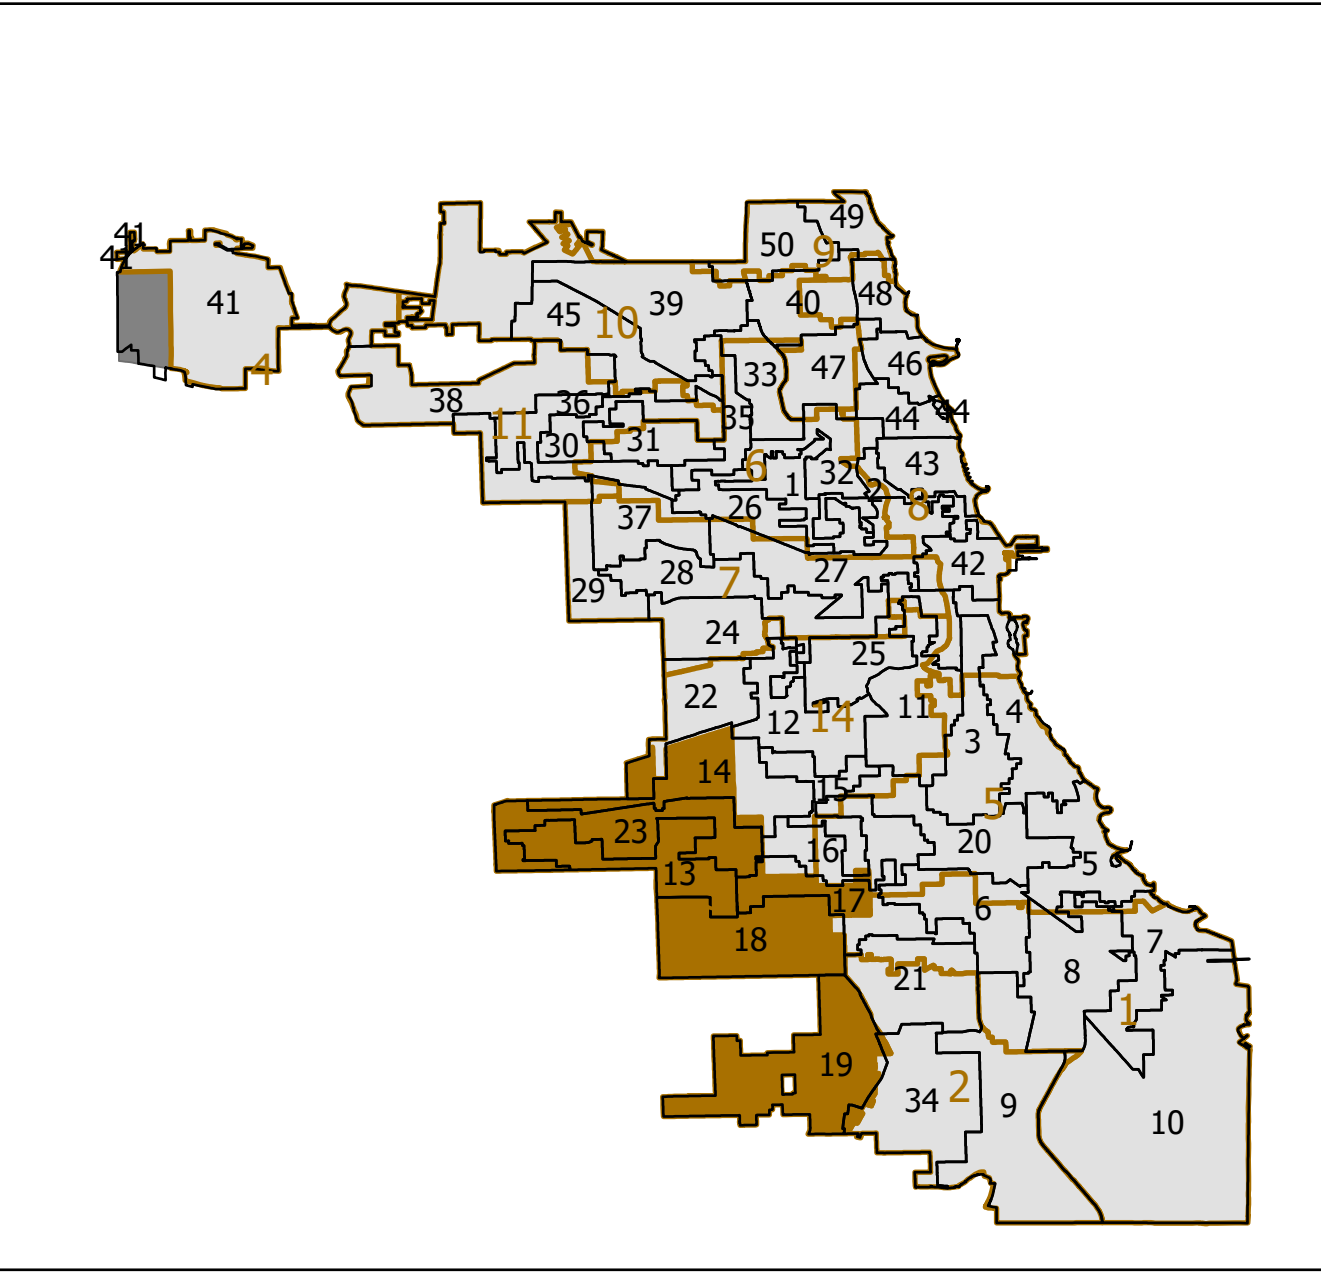

3rd District Judicial

Lying wholly or partially within the jurisdiction of the Board of Election Commissioners

These district maps are current as of December 28, 2021 and are subject to change due to pending litigation and/or future legislation, referenda or corrections. Please check periodically for updated maps

Board of Elections - City of Chicago
 69 W Washington, Suite 600, Chicago, IL 60602
 312-269-7900

www.chicagoelections.gov

Date Printed: 12/20/2021 2:34 PM

Scale: 1:30,000

- Legend
-  Chicago Boundary
 -  Chicago Wards
 -  Judicial Districts