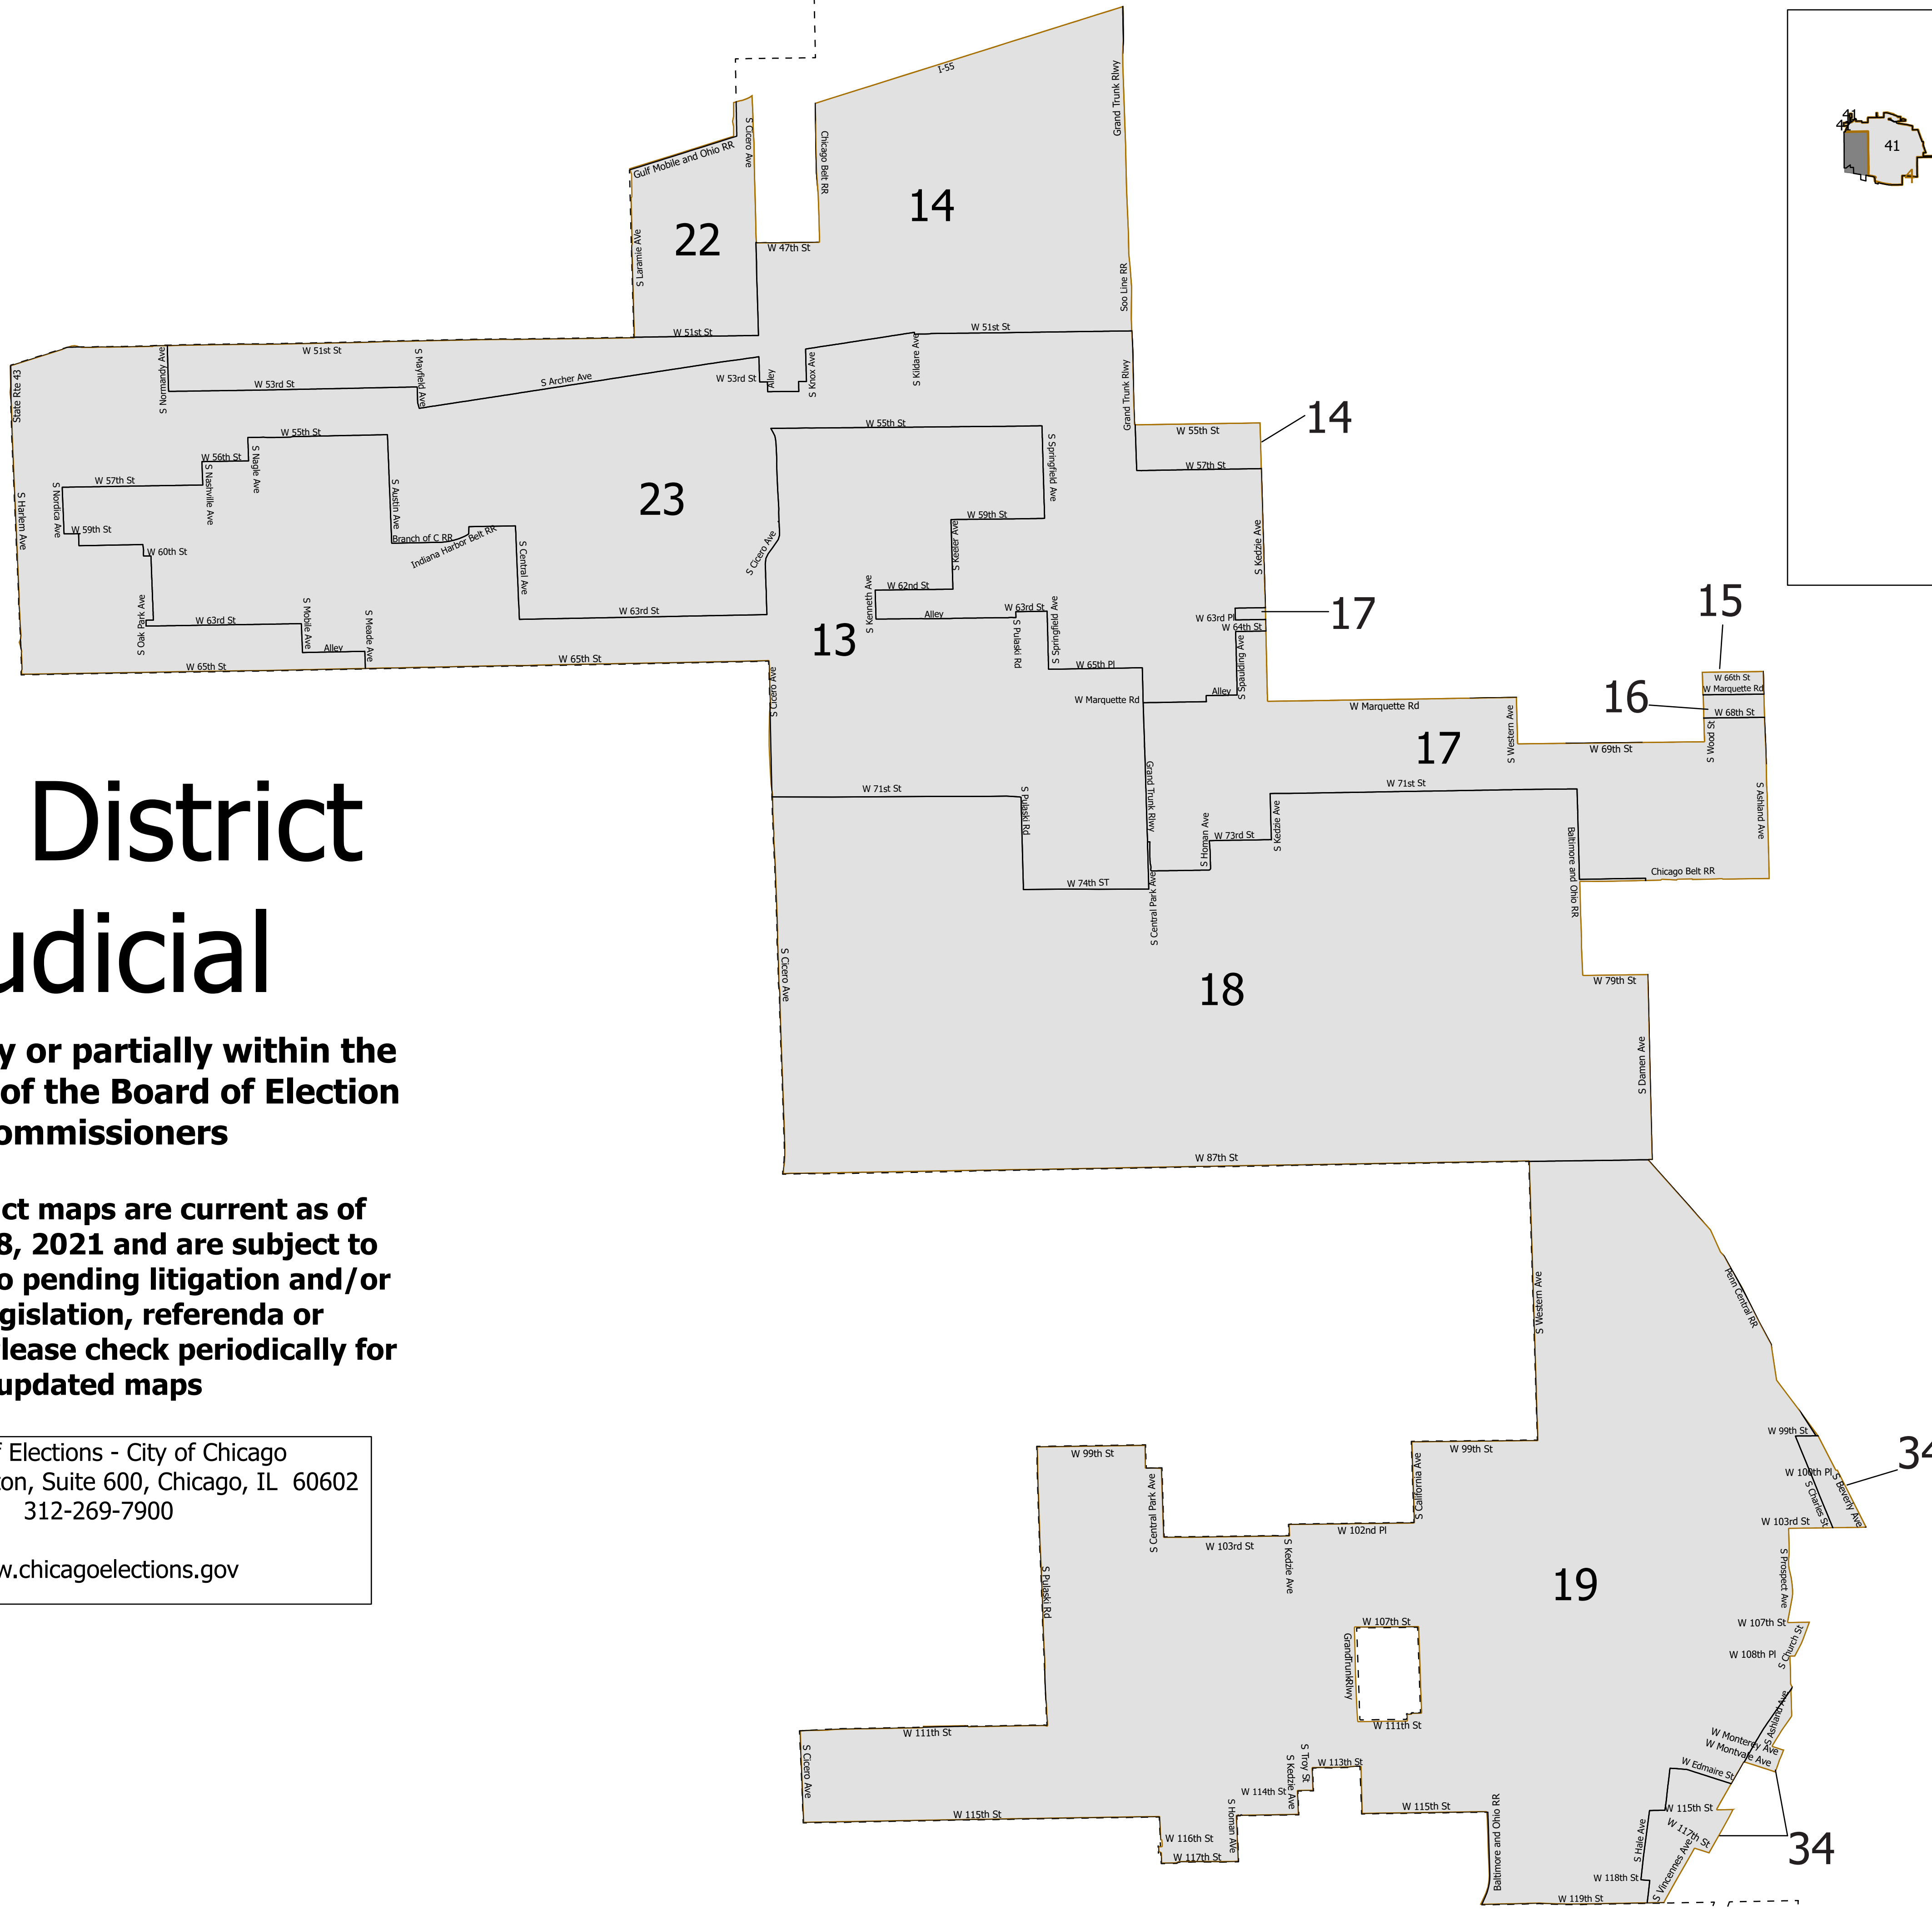

3rd District Judicial

Lying wholly or partially within the jurisdiction of the Board of Election Commissioners

These district maps are current as of December 28, 2021 and are subject to change due to pending litigation and/or future legislation, referenda or corrections. Please check periodically for updated maps

Board of Elections - City of Chicago
 69 W Washington, Suite 600, Chicago, IL 60602
 312-269-7900

www.chicagoelections.gov

Date Printed: 12/20/2021 2:34 PM

Scale: 1:30,000

- Legend
-  Chicago Boundary
 -  Chicago Wards
 -  Judicial Districts