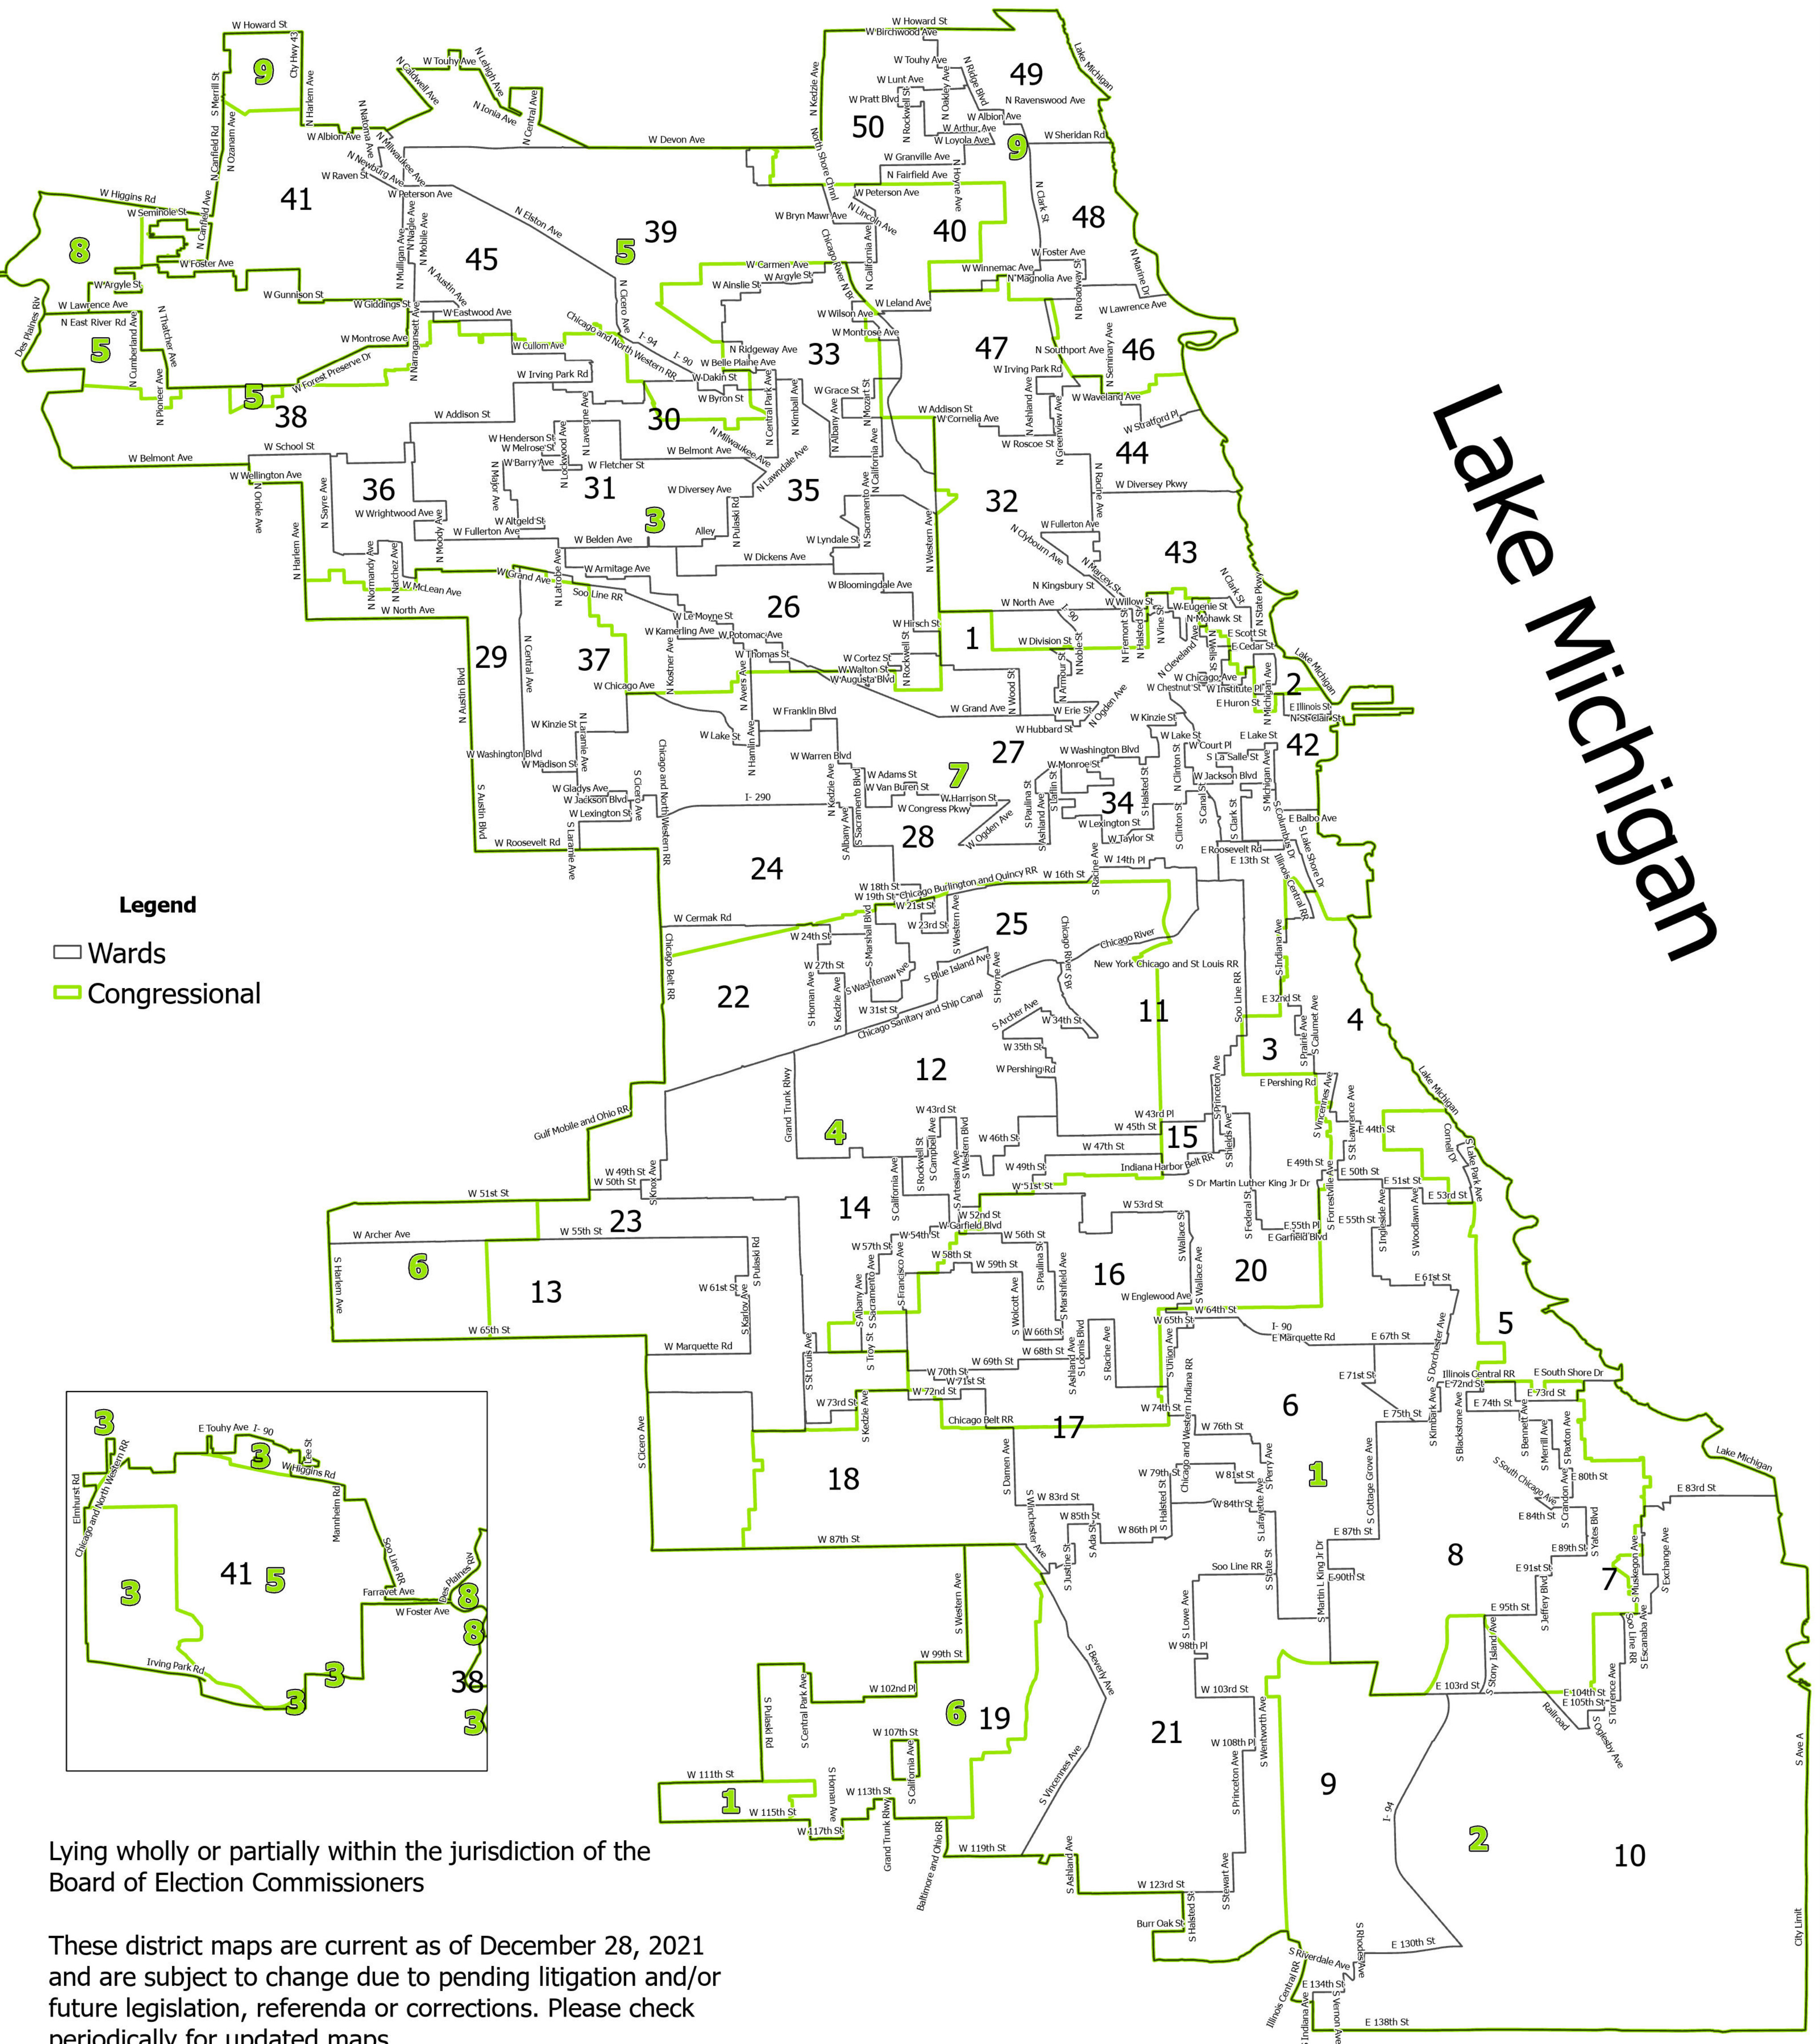

Illinois Congressional Districts

City of Chicago Wards

Lake Michigan

Legend

- Wards
- Congressional

Lying wholly or partially within the jurisdiction of the Board of Election Commissioners

These district maps are current as of December 28, 2021 and are subject to change due to pending litigation and/or future legislation, referenda or corrections. Please check periodically for updated maps

These aldermanic ward maps are current as of the redistricting ordinance adopted by the Chicago City Council on May 19, 2022, and the wards are subject to change and/or possible corrections. Please check periodically for updated maps.