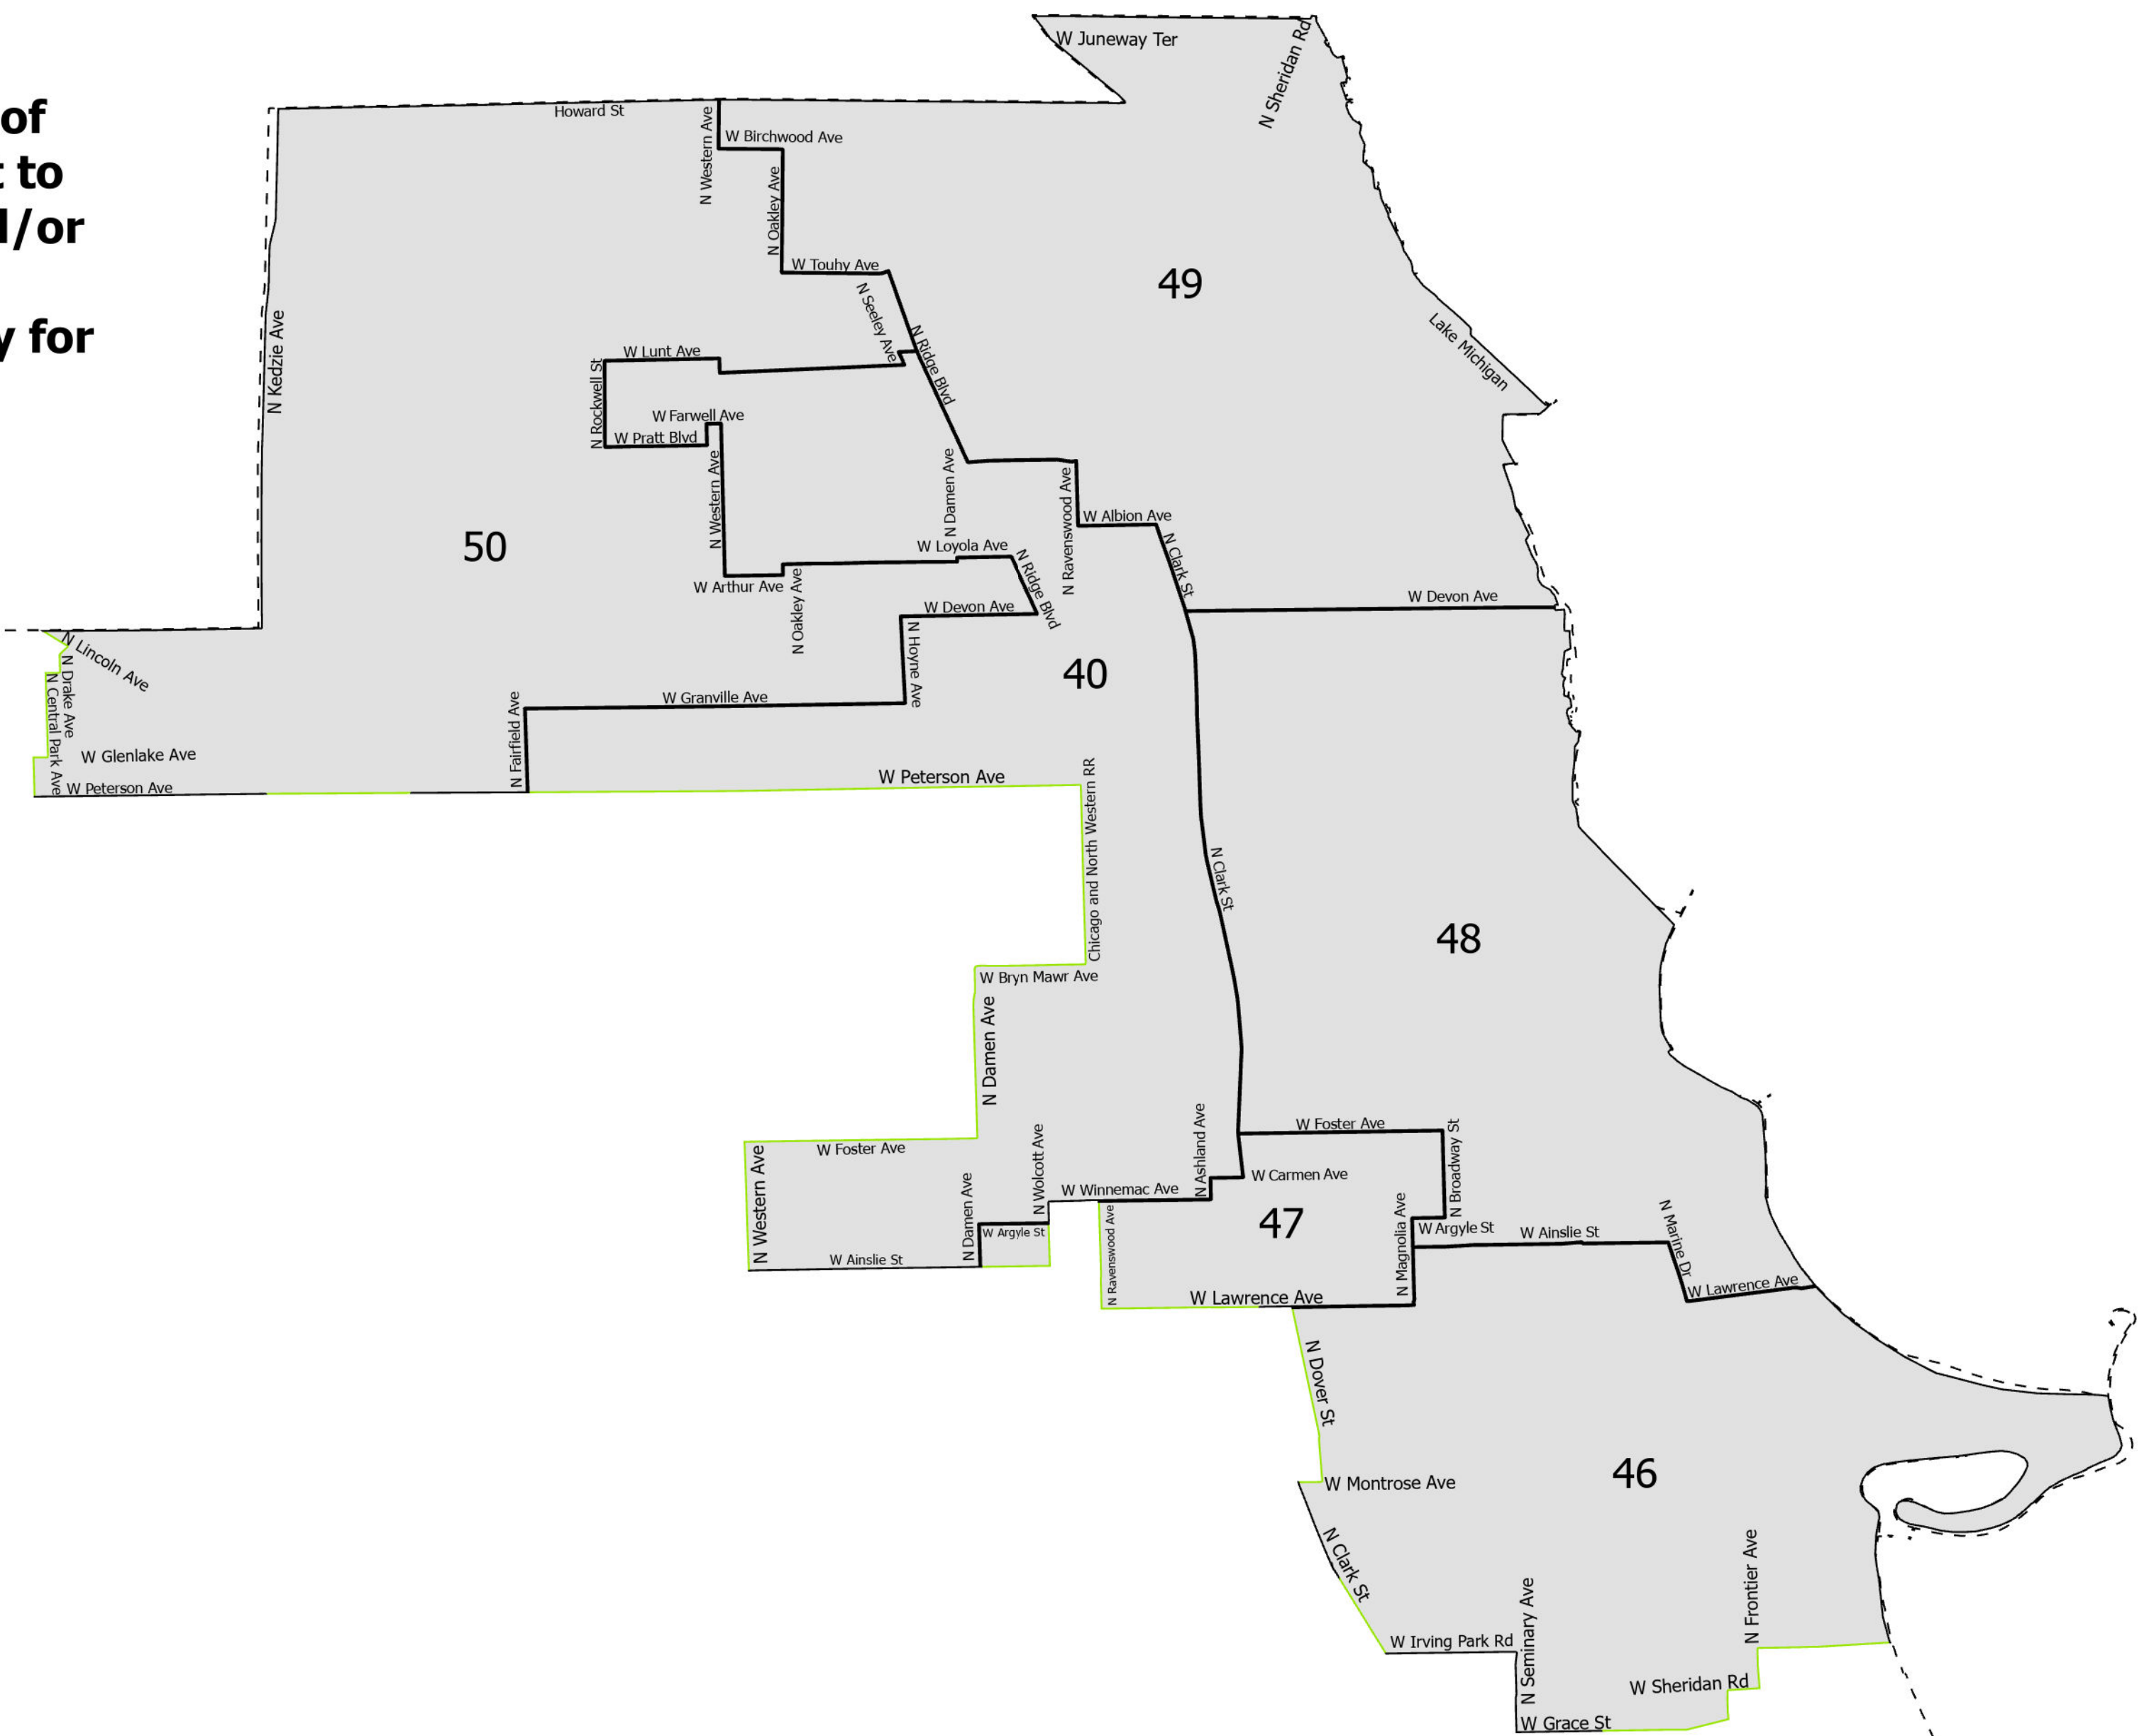

9th District Congressional

Lying wholly or partially within the jurisdiction of the Board of Election Commissioners

These district maps are current as of December 28, 2021 and are subject to change due to pending litigation and/or future legislation, referenda or corrections. Please check periodically for updated maps.

N
Scale: 1:25,000

Board of Elections - City of Chicago
69 W Washington, Suite 600, Chicago, IL 60602
312-269-7900
www.chicagoelections.gov

- Legend
- [-] Chicago Boundary
 - [] Chicago Wards
 - [■] Congressional Districts