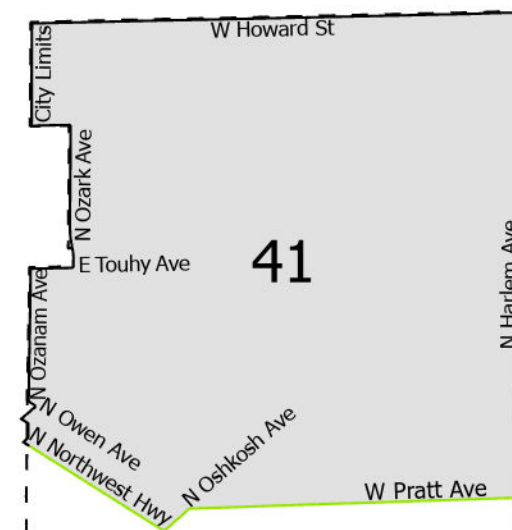

9th District Congressional

Lying wholly or partially within the jurisdiction of the Board of Election Commissioners

These district maps are current as of December 28, 2021 and are subject to change due to pending litigation and/or future legislation, referenda or corrections. Please check periodically for updated maps.

N
Scale: 1:25,000

Board of Elections - City of Chicago
69 W Washington, Suite 600, Chicago, IL 60602
312-269-7900
www.chicagoelections.gov

- Legend
- [-] Chicago Boundary
 - [] Chicago Wards
 - [■] Congressional Districts