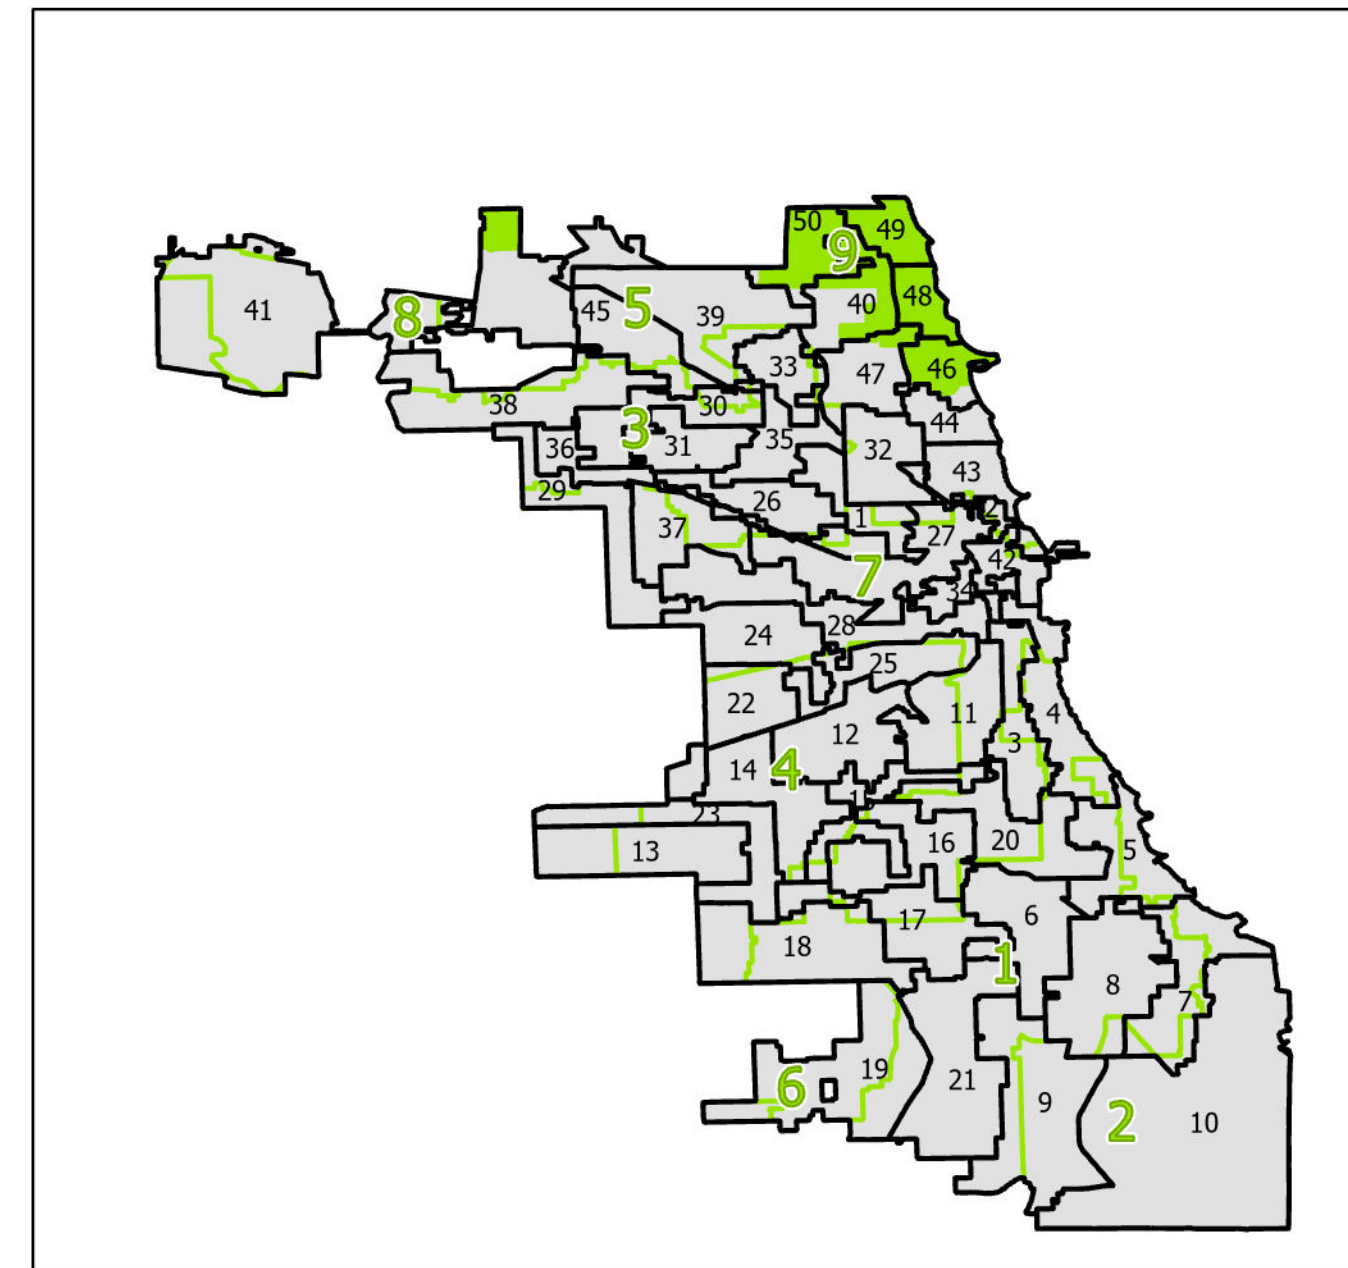

9th District Congressional

Lying wholly or partially within the jurisdiction of the Board of Election Commissioners

These district maps are current as of December 28, 2021 and are subject to change due to pending litigation and/or future legislation, referenda or corrections. Please check periodically for updated maps.

N
Scale: 1:25,000

Board of Elections - City of Chicago
69 W Washington, Suite 600, Chicago, IL 60602
312-269-7900
www.chicagoelections.gov

- Legend
- [-] Chicago Boundary
 - [] Chicago Wards
 - [■] Congressional Districts