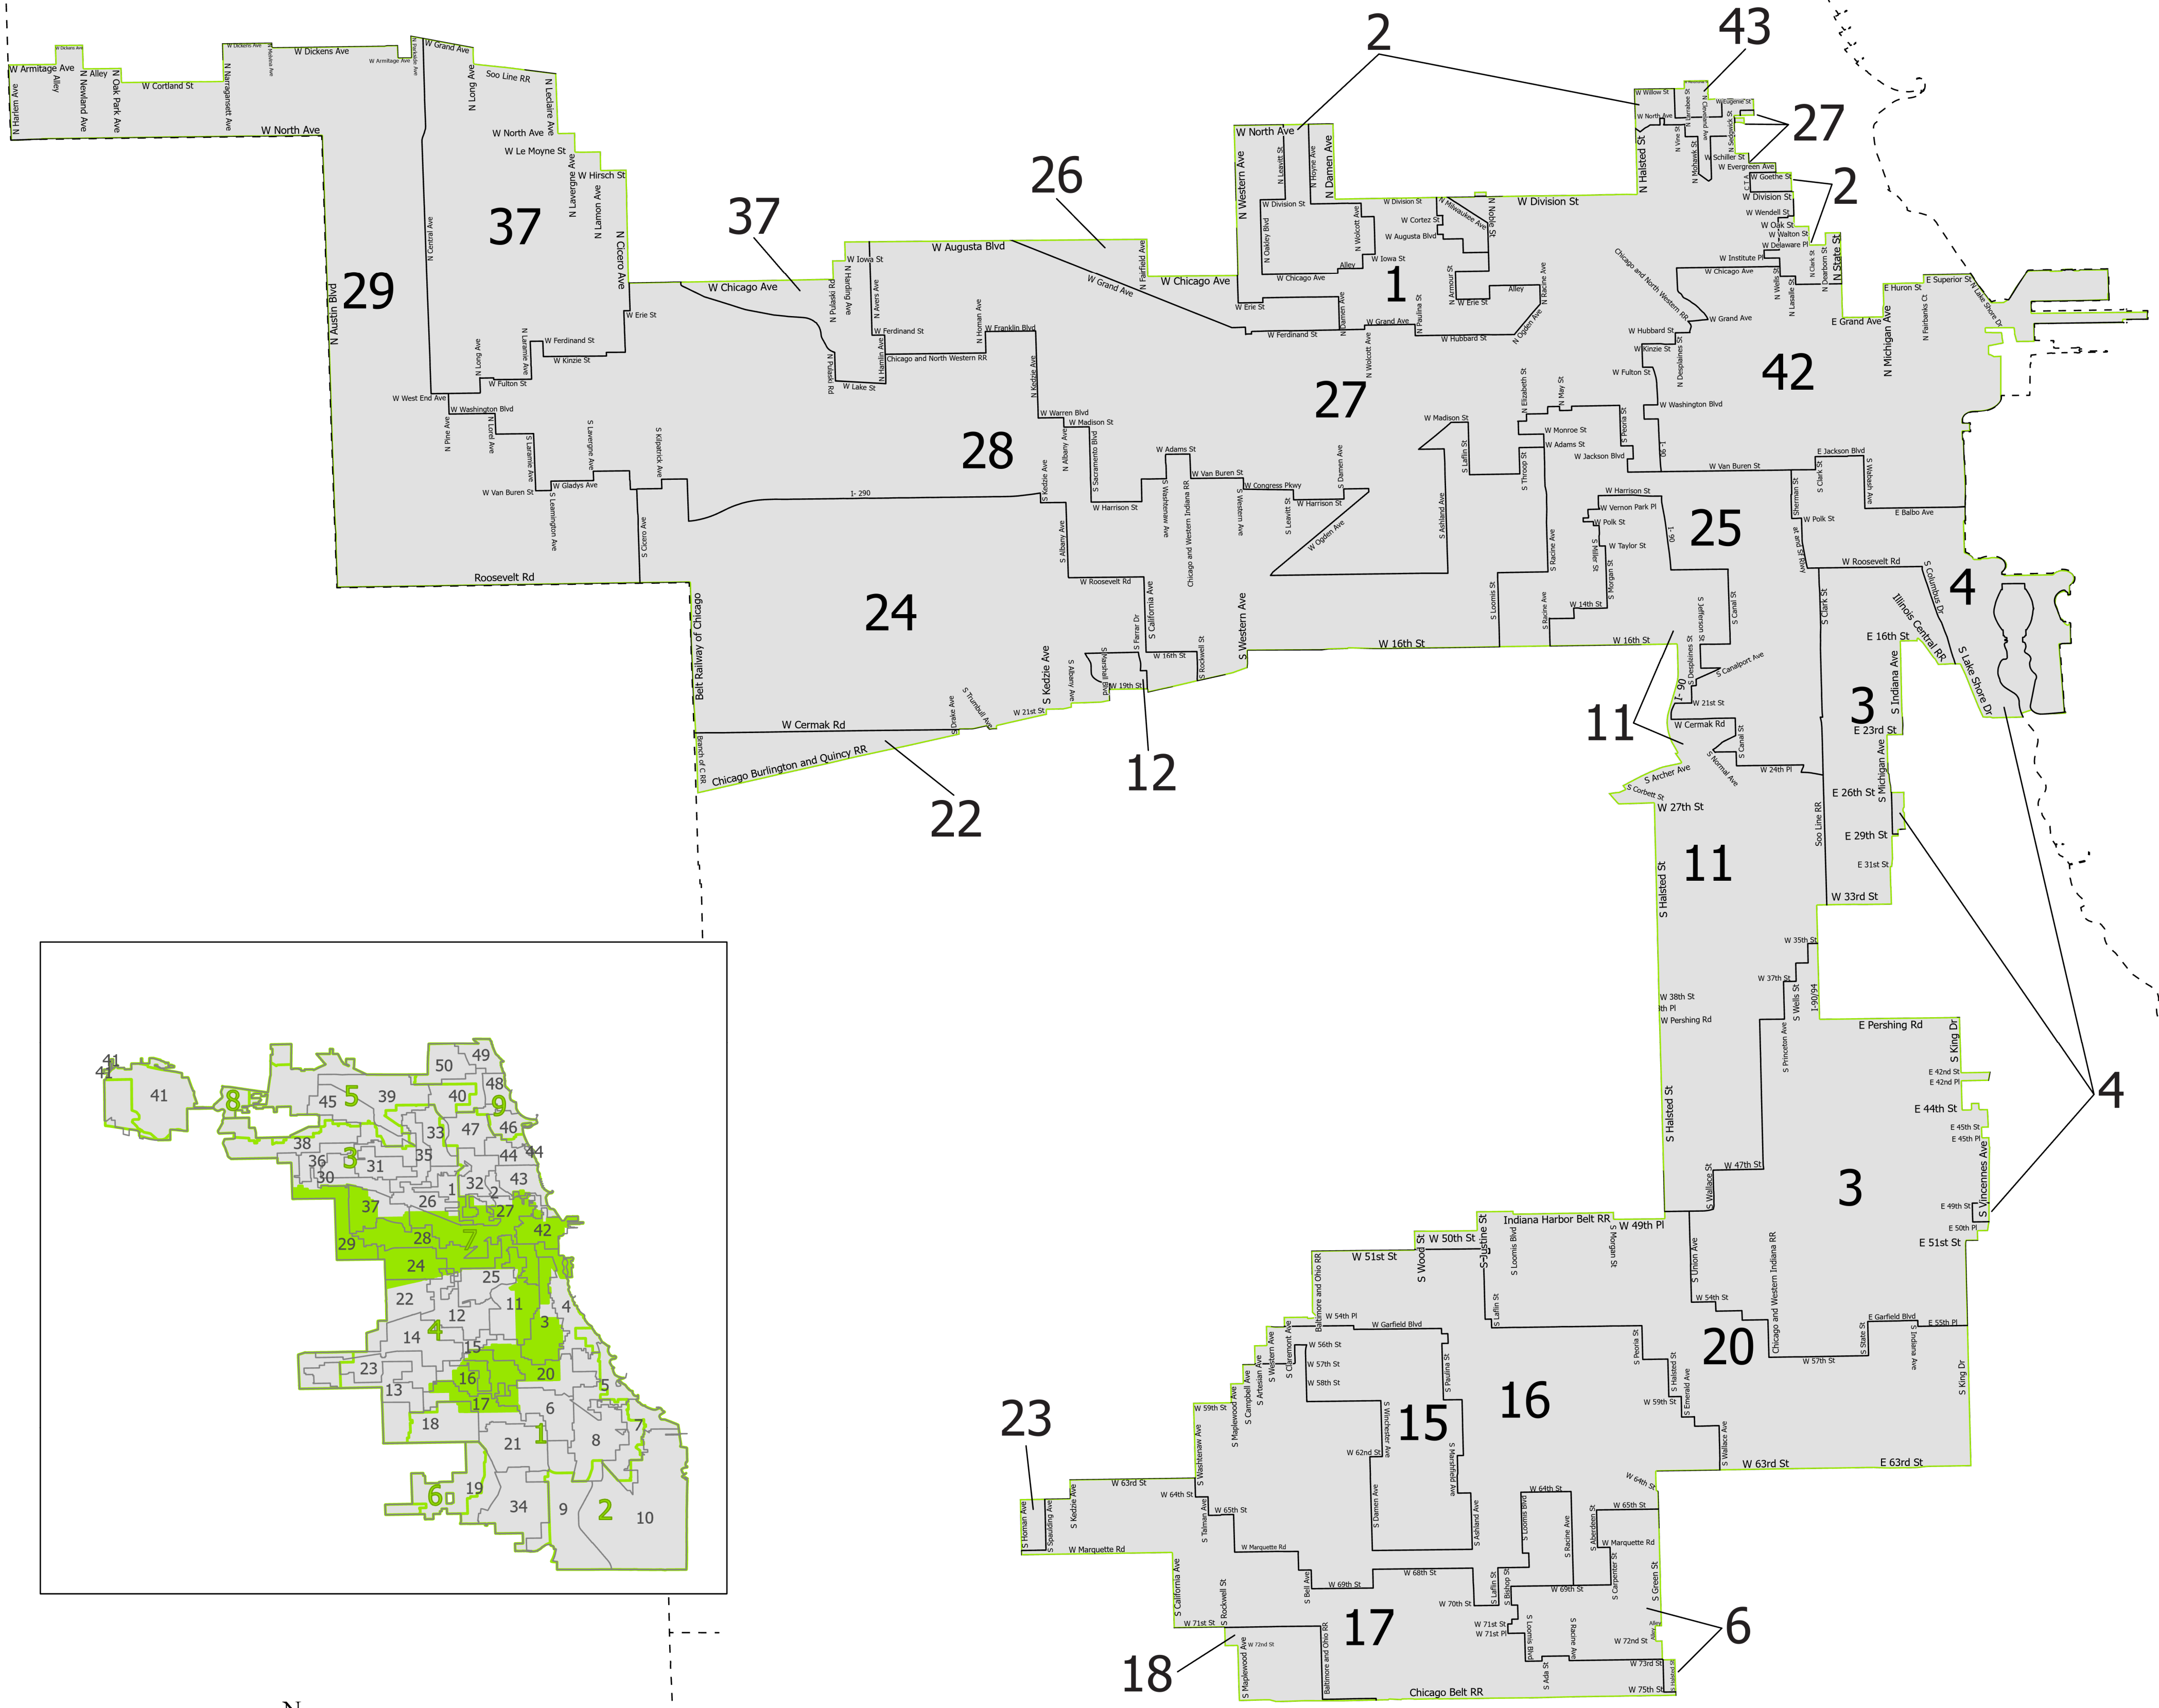

7th District Congressional

Lying wholly or partially within the jurisdiction of the Board of Election Commissioners

These district maps are current as of December 28, 2021 and are subject to change due to pending litigation and/or future legislation, referenda or corrections. Please check periodically for updated maps.

Board of Elections - City of Chicago
69 W Washington, Suite 600, Chicago, IL 60602
312-269-7900
www.chicagoelections.gov

Date Printed: 12/20/2021 4:42 PM

Legend

-  Chicago Boundary
-  Chicago Wards
-  Congressional Districts