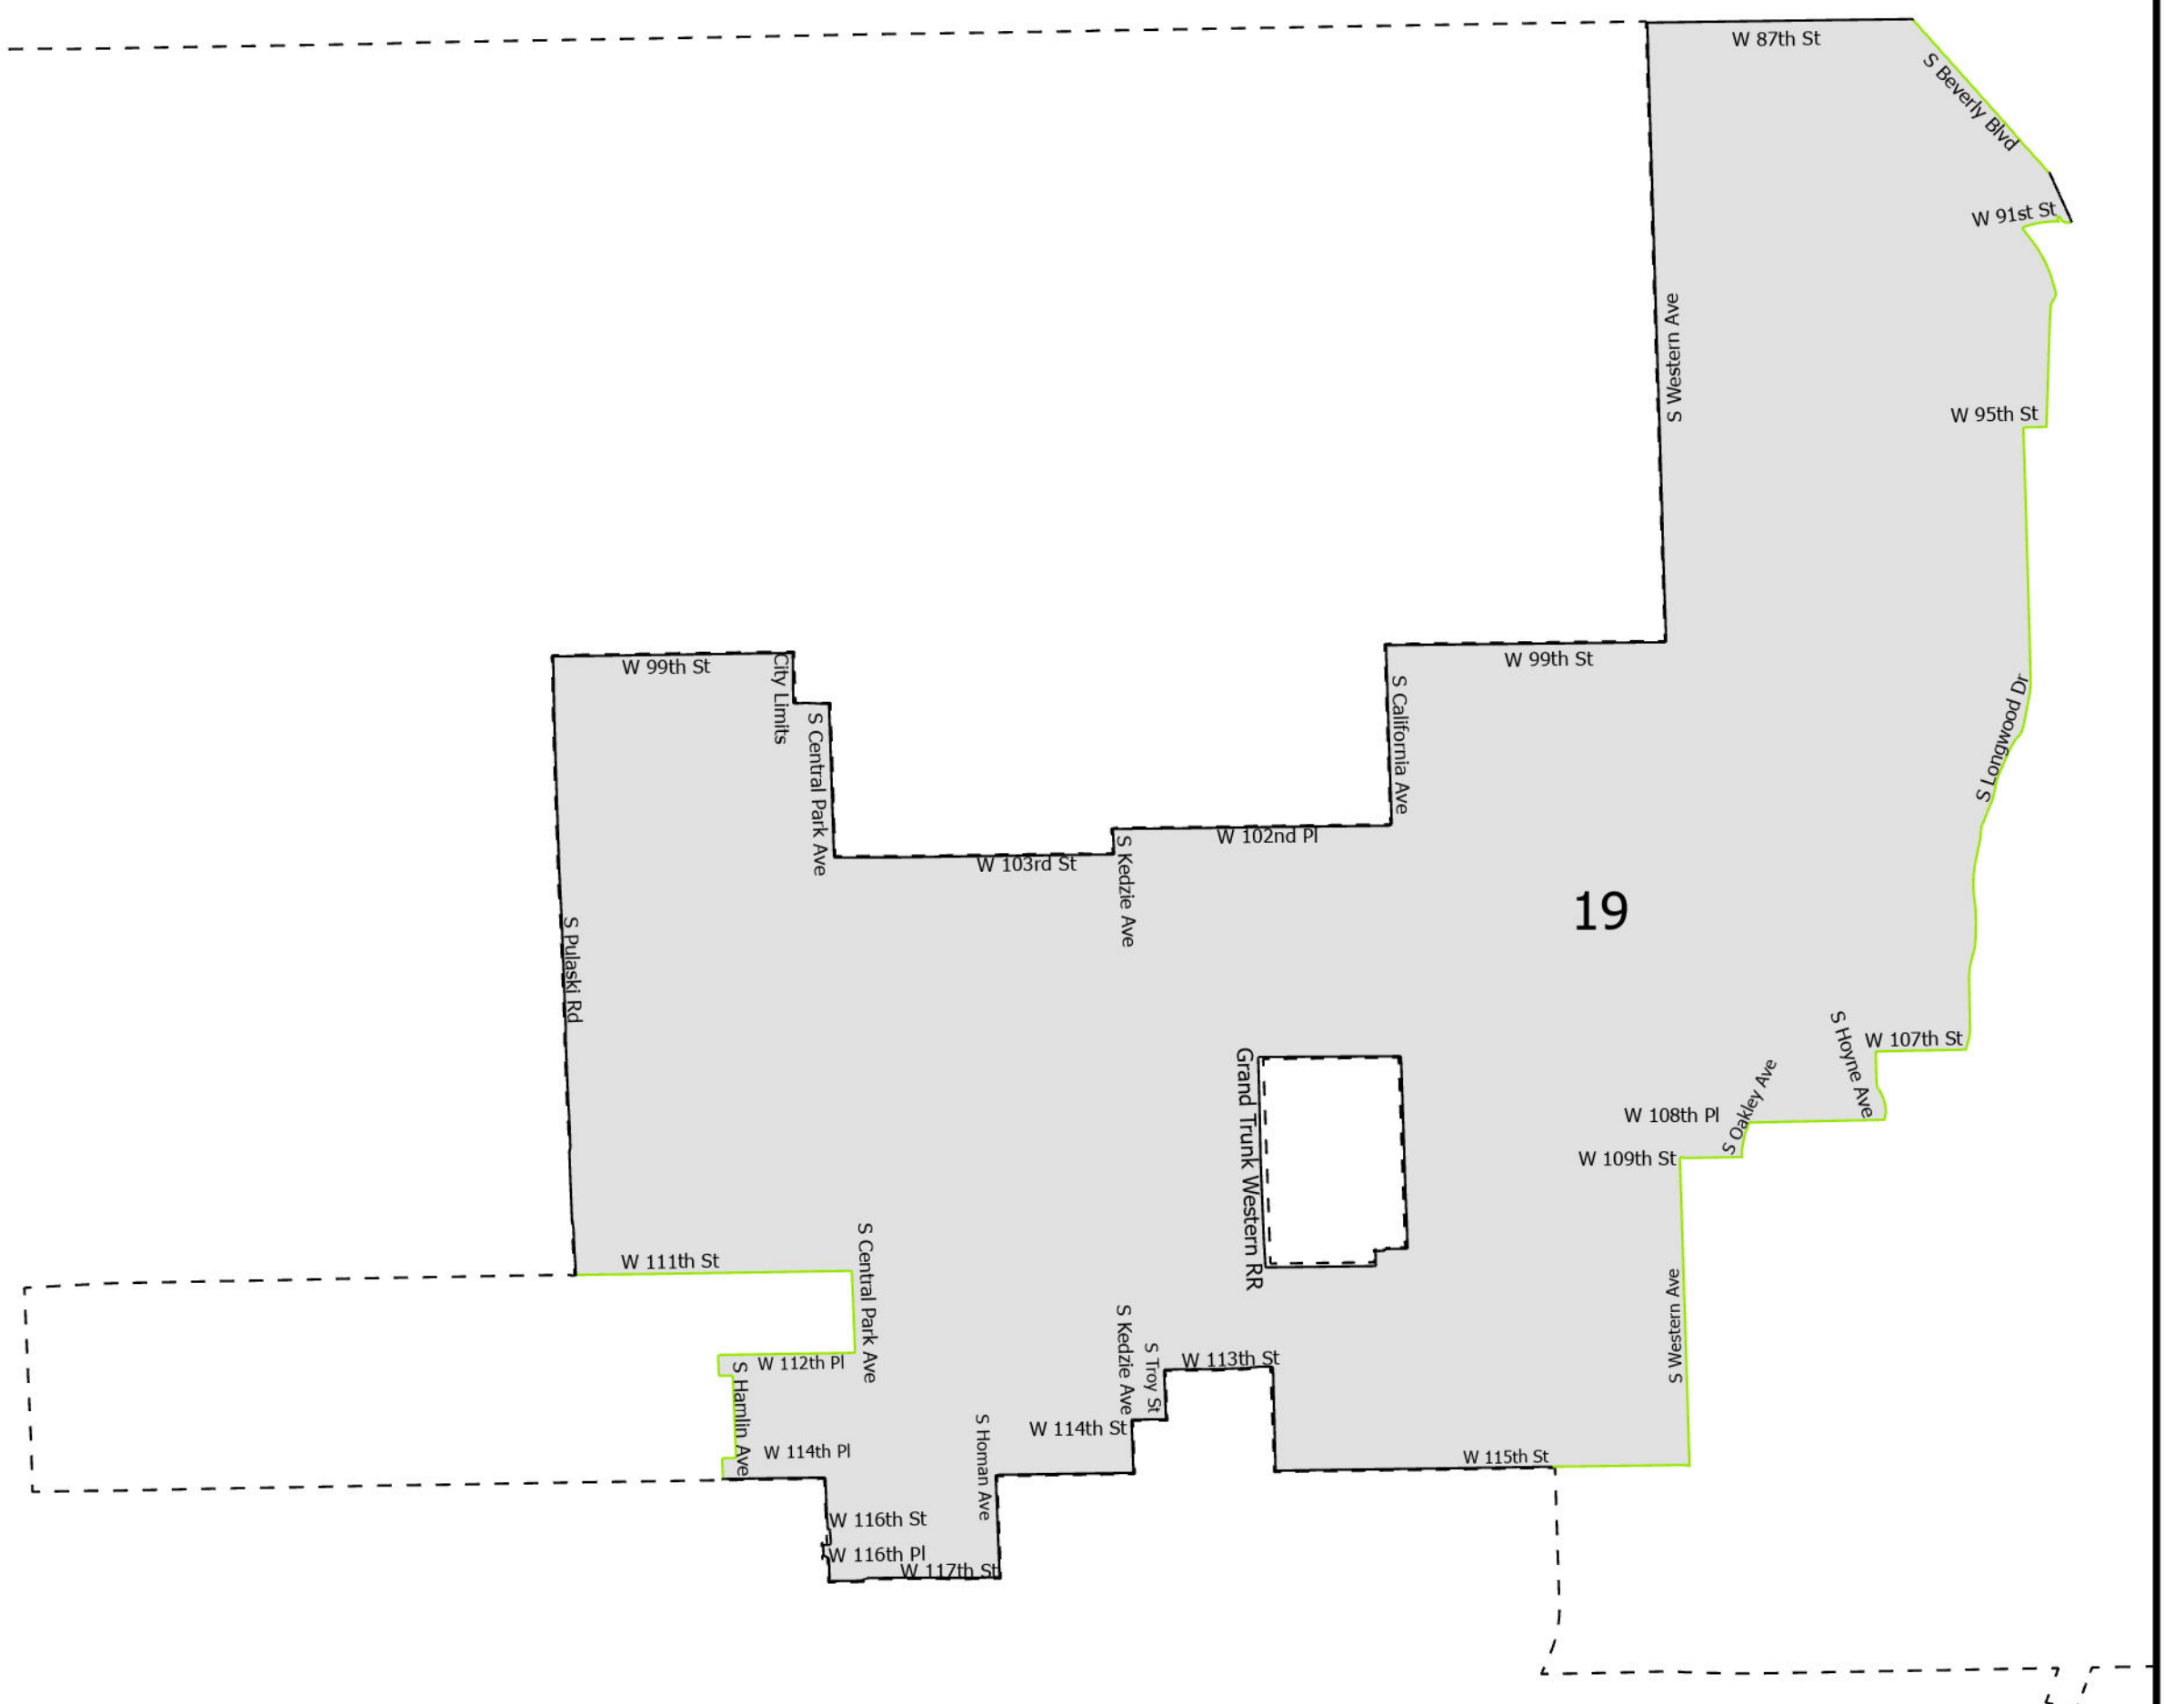

6th District Congressional

Lying wholly or partially within the jurisdiction of the Board of Election Commissioners

These district maps are current as of December 28, 2021 and are subject to change due to pending litigation and/or future legislation, referenda or corrections. Please check periodically for updated maps.

Scale: 1:27,000

Board of Elections - City of Chicago
69 W Washington, Suite 600, Chicago, IL 60602
312-269-7900

www.chicagoelections.gov

Legend

-  Chicago Boundary
-  Chicago Wards
-  Congressional Districts