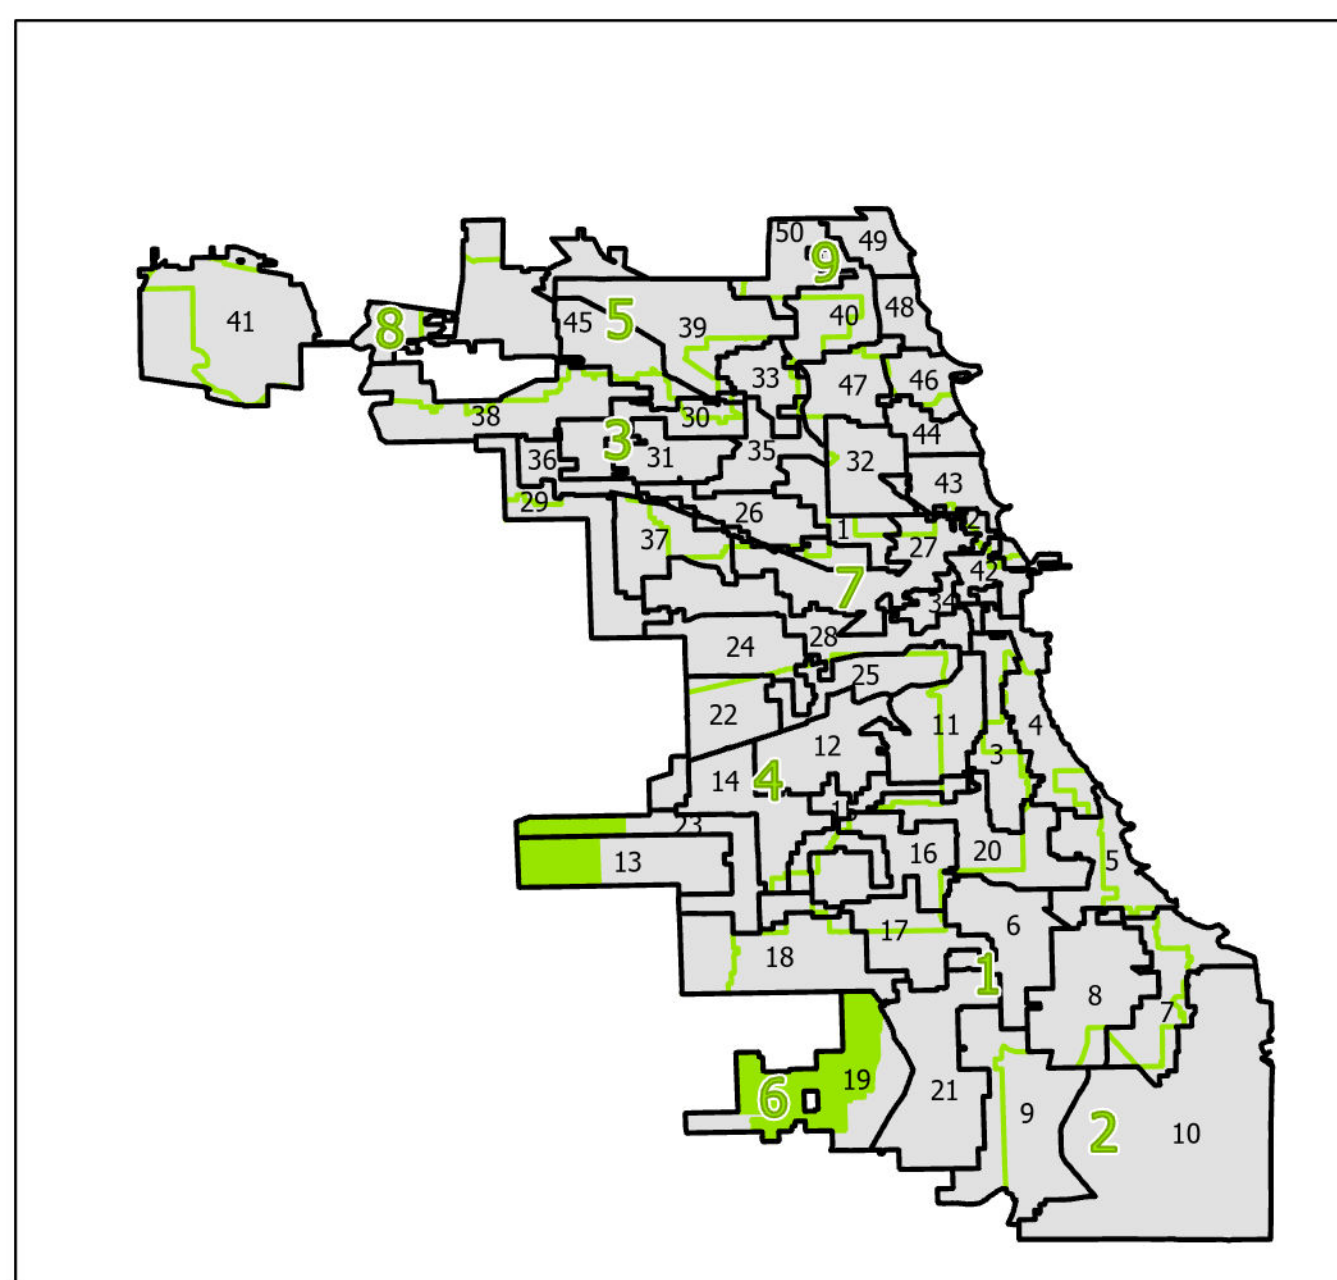

6th District Congressional

Lying wholly or partially within the jurisdiction of the Board of Election Commissioners

These district maps are current as of December 28, 2021 and are subject to change due to pending litigation and/or future legislation, referenda or corrections. Please check periodically for updated maps.

Scale: 1:27,000

Board of Elections - City of Chicago
69 W Washington, Suite 600, Chicago, IL 60602
312-269-7900

www.chicagoelections.gov

Legend

-  Chicago Boundary
-  Chicago Wards
-  Congressional Districts