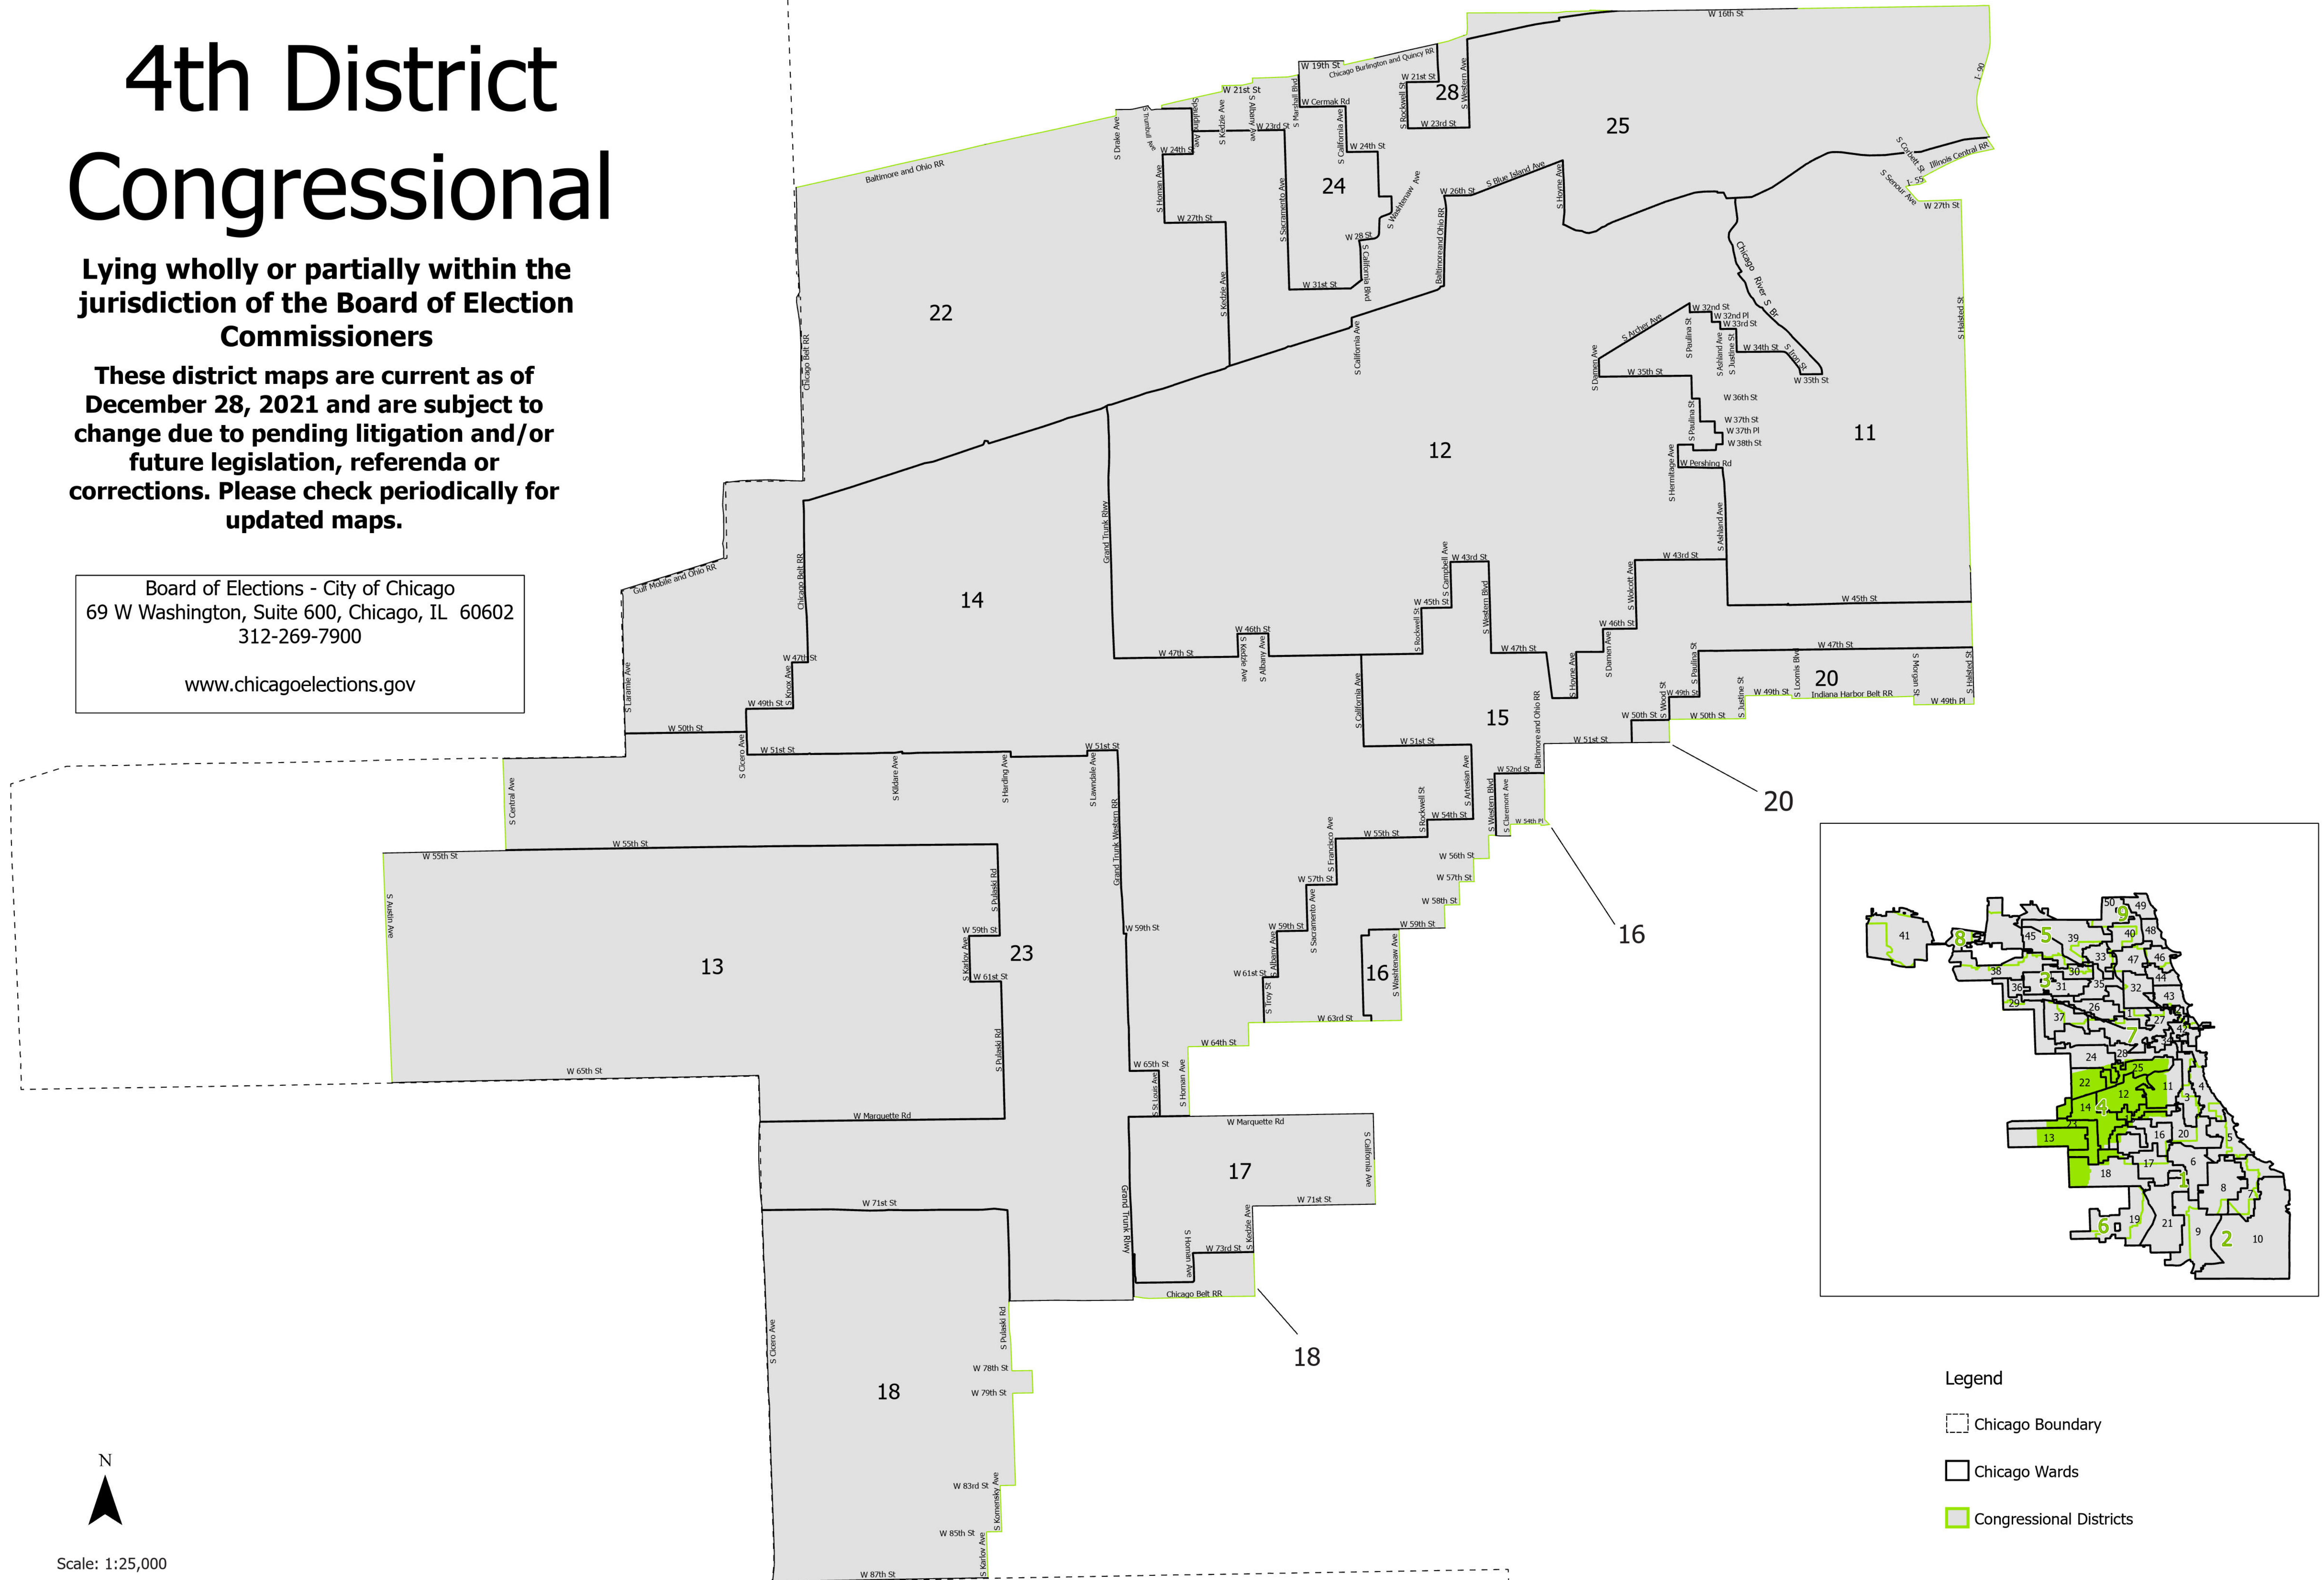

4th District Congressional

Lying wholly or partially within the jurisdiction of the Board of Election Commissioners

These district maps are current as of December 28, 2021 and are subject to change due to pending litigation and/or future legislation, referenda or corrections. Please check periodically for updated maps.

Board of Elections - City of Chicago
69 W Washington, Suite 600, Chicago, IL 60602
312-269-7900

www.chicagoelections.gov

- Legend
- Chicago Boundary
 - Chicago Wards
 - Congressional Districts

N
Scale: 1:25,000