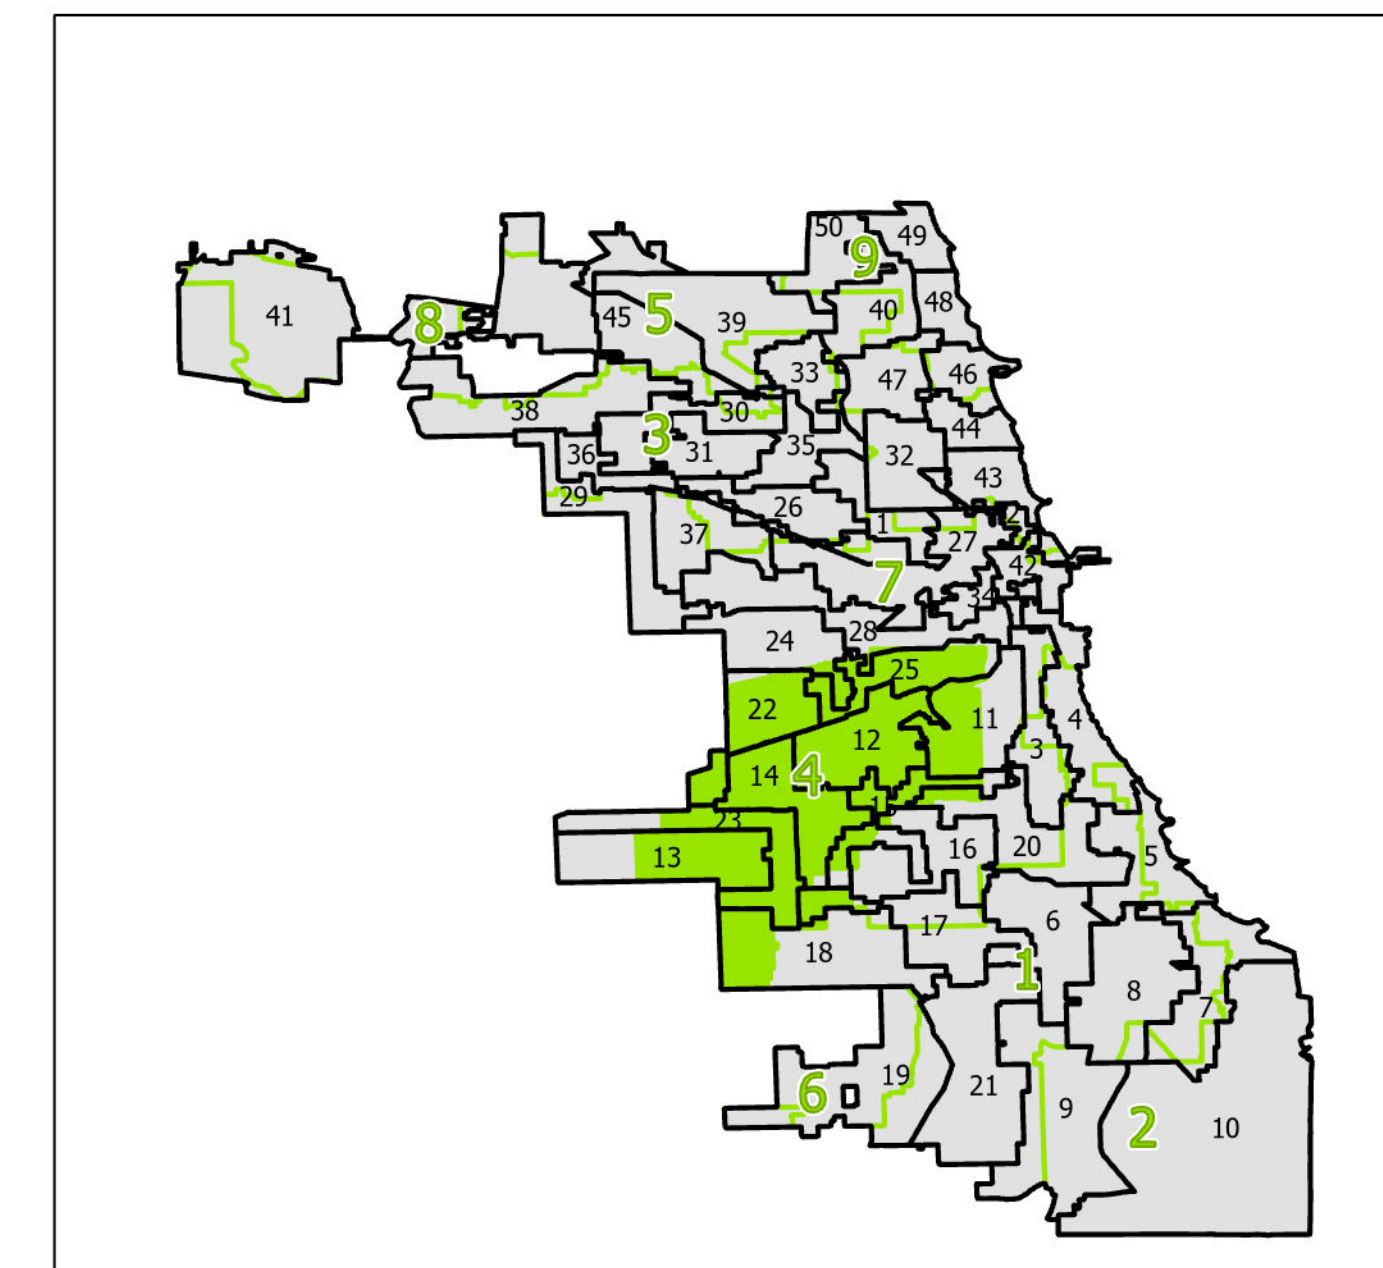

4th District Congressional

Lying wholly or partially within the jurisdiction of the Board of Election Commissioners

These district maps are current as of December 28, 2021 and are subject to change due to pending litigation and/or future legislation, referenda or corrections. Please check periodically for updated maps.

Board of Elections - City of Chicago
69 W Washington, Suite 600, Chicago, IL 60602
312-269-7900

www.chicagoelections.gov

- Legend
- Chicago Boundary
 - Chicago Wards
 - Congressional Districts

N
Scale: 1:25,000