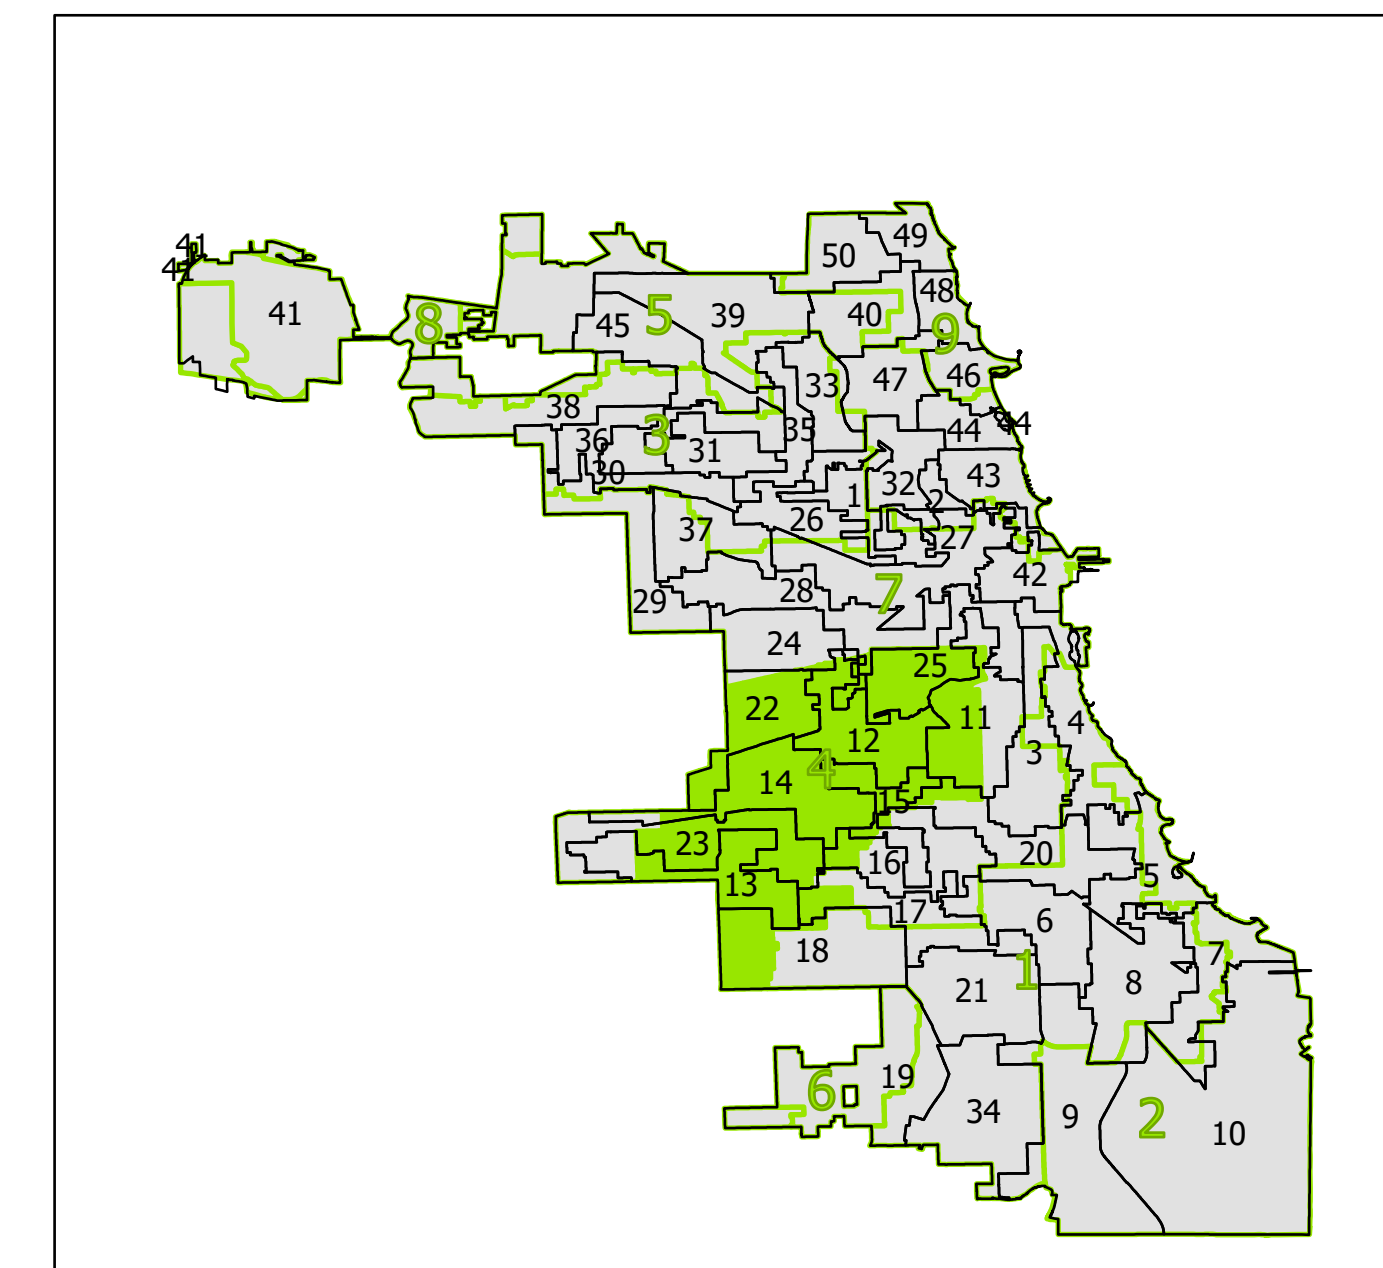

4th District Congressional

Lying wholly or partially within the jurisdiction of the Board of Election Commissioners

These district maps are current as of December 28, 2021 and are subject to change due to pending litigation and/or future legislation, referenda or corrections. Please check periodically for updated maps.

Board of Elections - City of Chicago
 69 W Washington, Suite 600, Chicago, IL 60602
 312-269-7900
www.chicagoelections.gov

- Legend
- Chicago Boundary
 - Chicago Wards
 - Congressional Districts