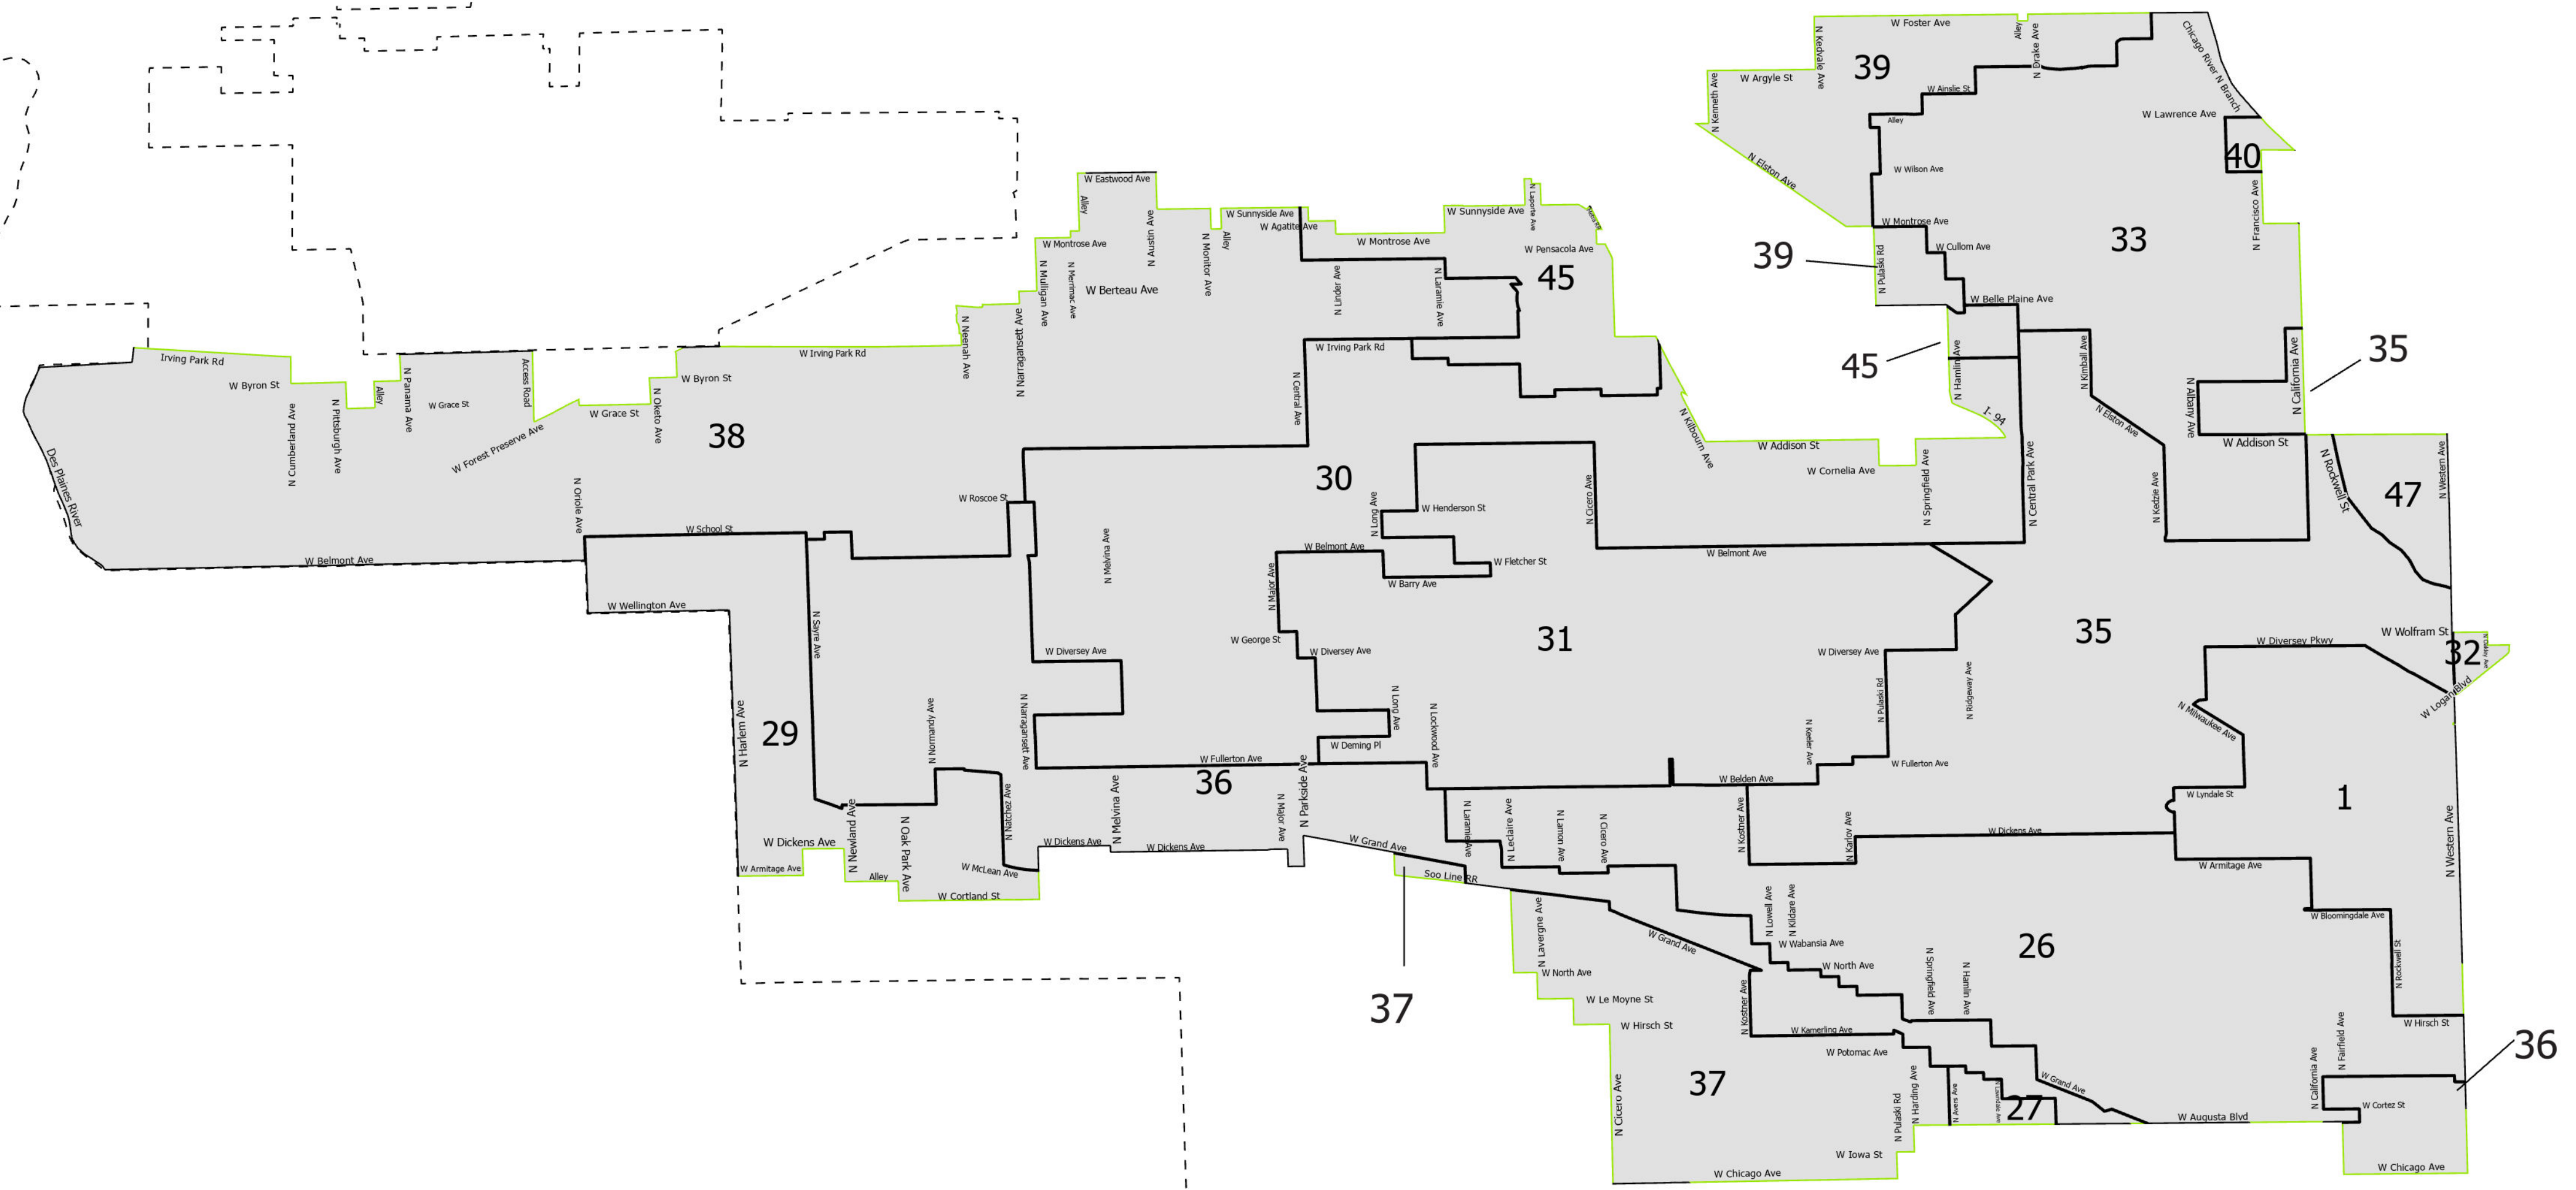

# 3rd District Congressional

Lying wholly or partially within the jurisdiction of the Board of Election Commissioners

These district maps are current as of December 28, 2021 and are subject to change due to pending litigation and/or future legislation, referenda or corrections. Please check periodically for updated maps.

Scale: 1:34,000

Board of Elections - City of Chicago  
69 W Washington, Suite 600, Chicago, IL 60602  
312-269-7900  
[www.chicagoelections.gov](http://www.chicagoelections.gov)

Legend

- Chicago Boundary
- Chicago Wards
- Congressional Districts