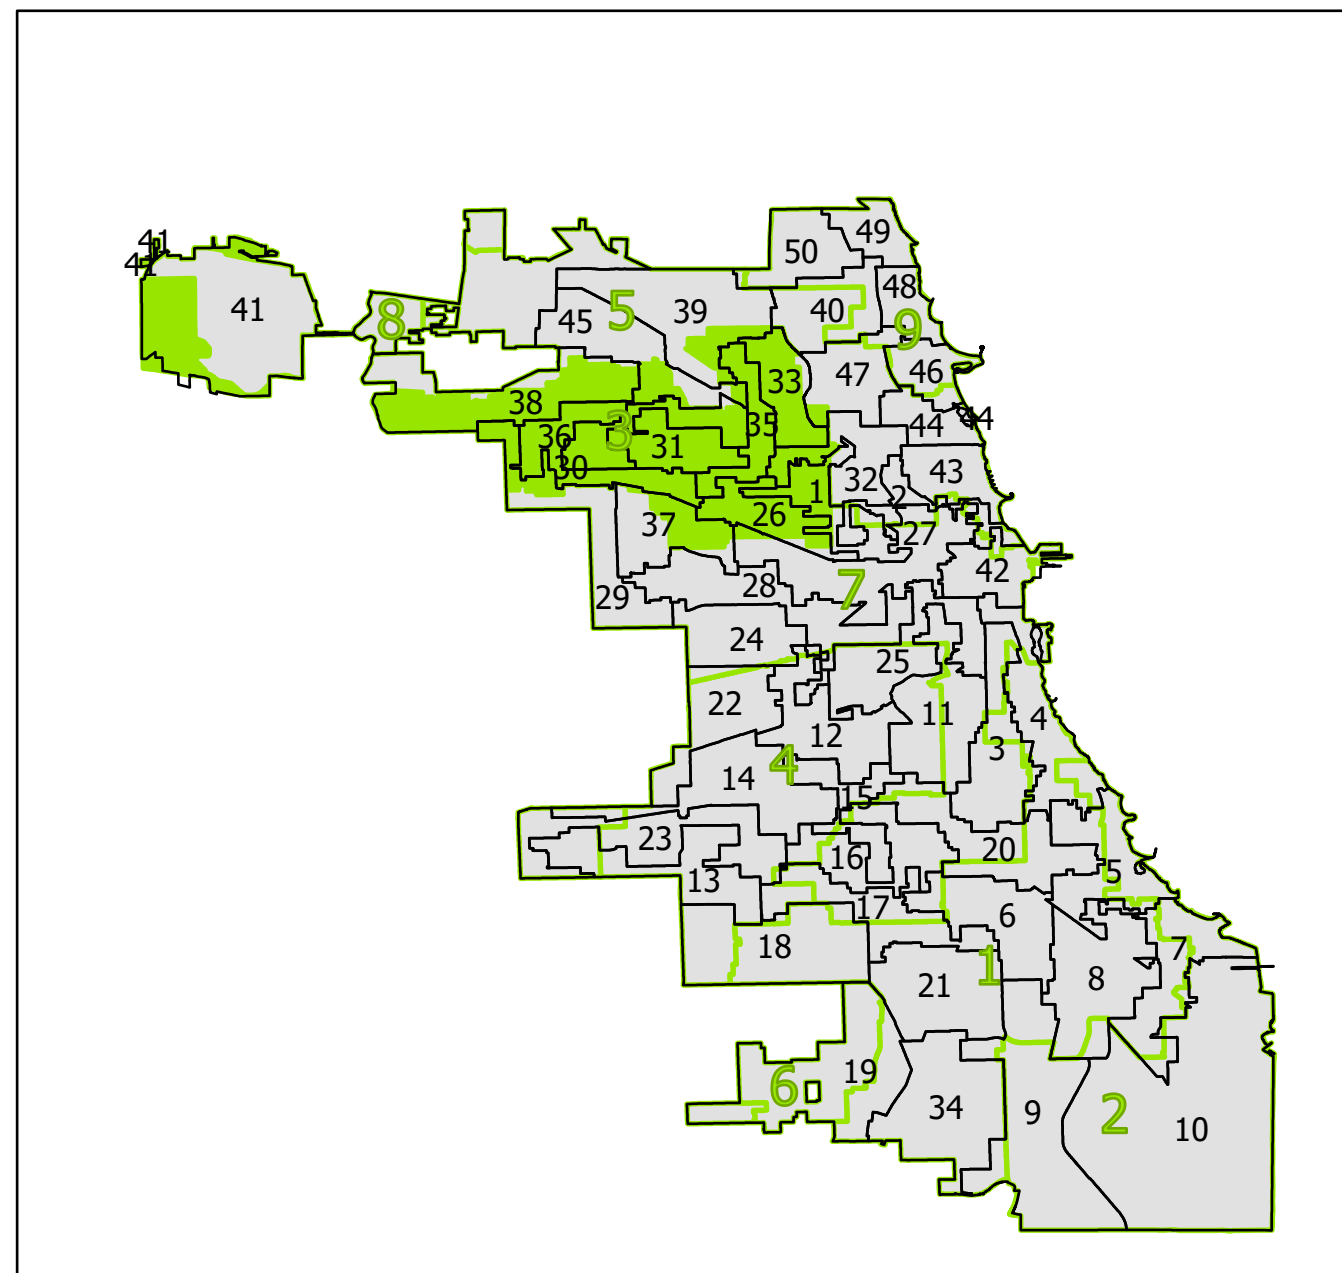

3rd District Congressional

Lying wholly or partially within the jurisdiction of the Board of Election Commissioners

These district maps are current as of December 28, 2021 and are subject to change due to pending litigation and/or future legislation, referenda or corrections. Please check periodically for updated maps.

Scale: 1:34,000

Date Printed: 12/20/2021 3:50 PM

Board of Elections - City of Chicago
 69 W Washington, Suite 600, Chicago, IL 60602
 312-269-7900
www.chicagoelections.gov

Legend

- Chicago Boundary
- Chicago Wards
- Congressional Districts