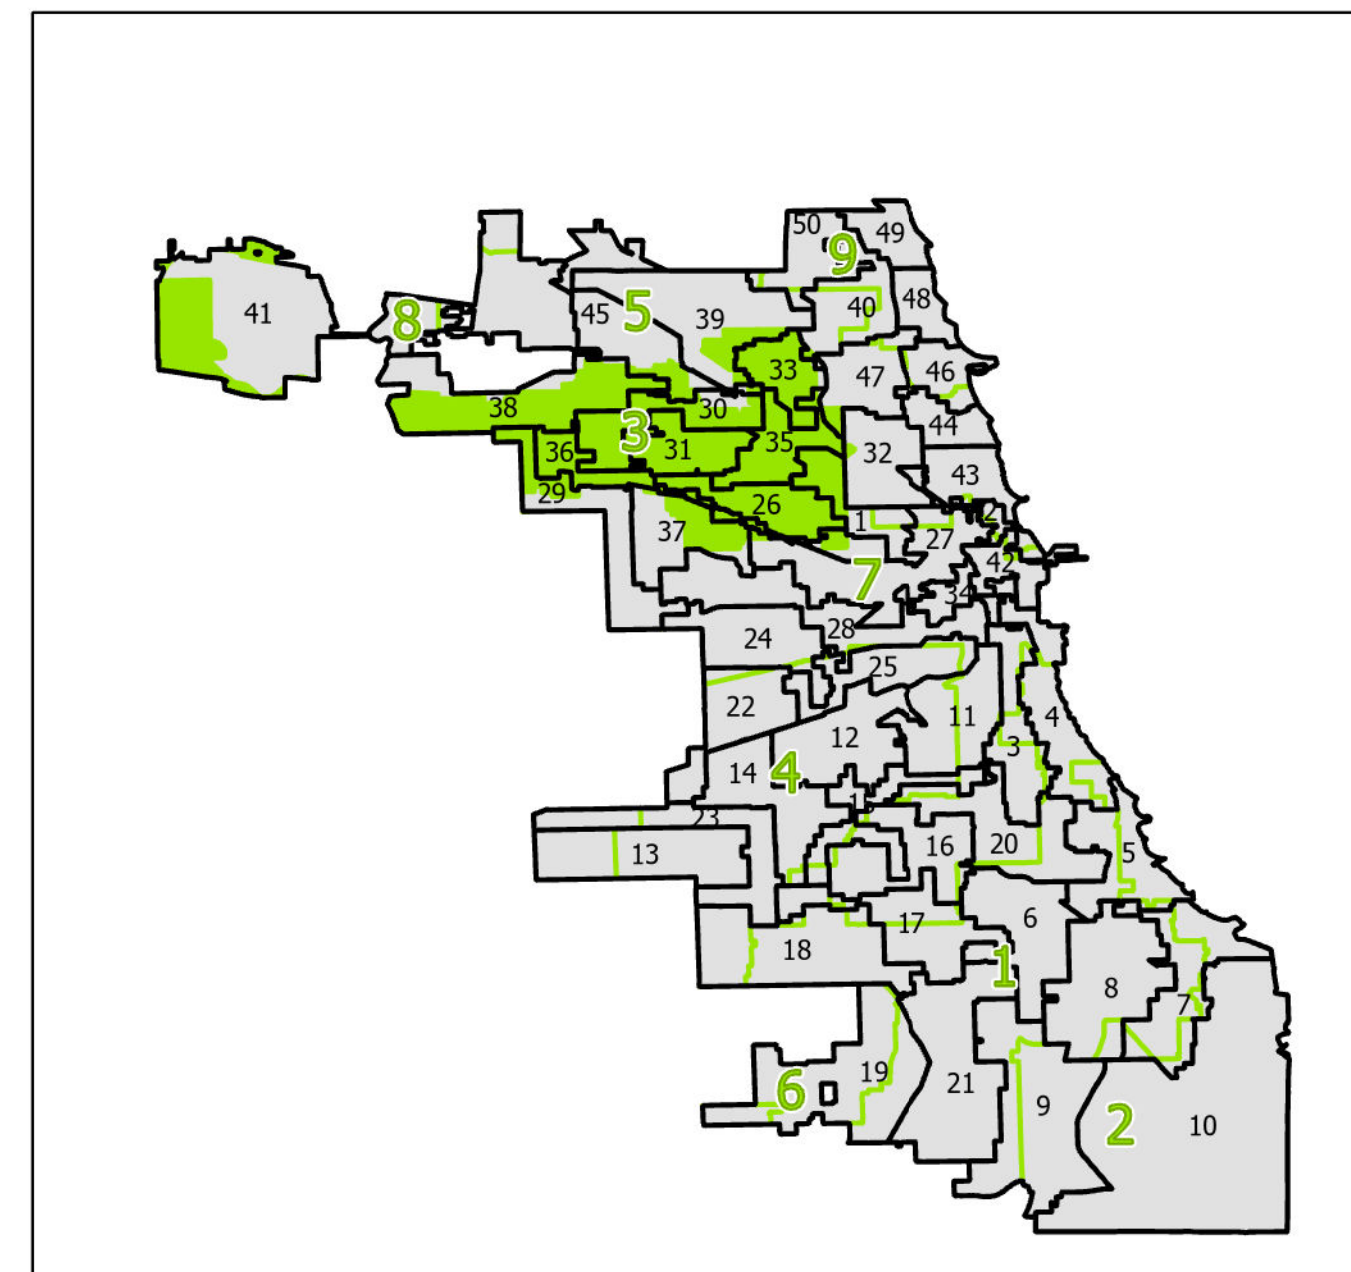

# 3rd District Congressional

Lying wholly or partially within the jurisdiction of the Board of Election Commissioners

These district maps are current as of December 28, 2021 and are subject to change due to pending litigation and/or future legislation, referenda or corrections. Please check periodically for updated maps.

Scale: 1:34,000

Board of Elections - City of Chicago  
69 W Washington, Suite 600, Chicago, IL 60602  
312-269-7900  
[www.chicagoelections.gov](http://www.chicagoelections.gov)

Legend

- Chicago Boundary
- Chicago Wards
- Congressional Districts