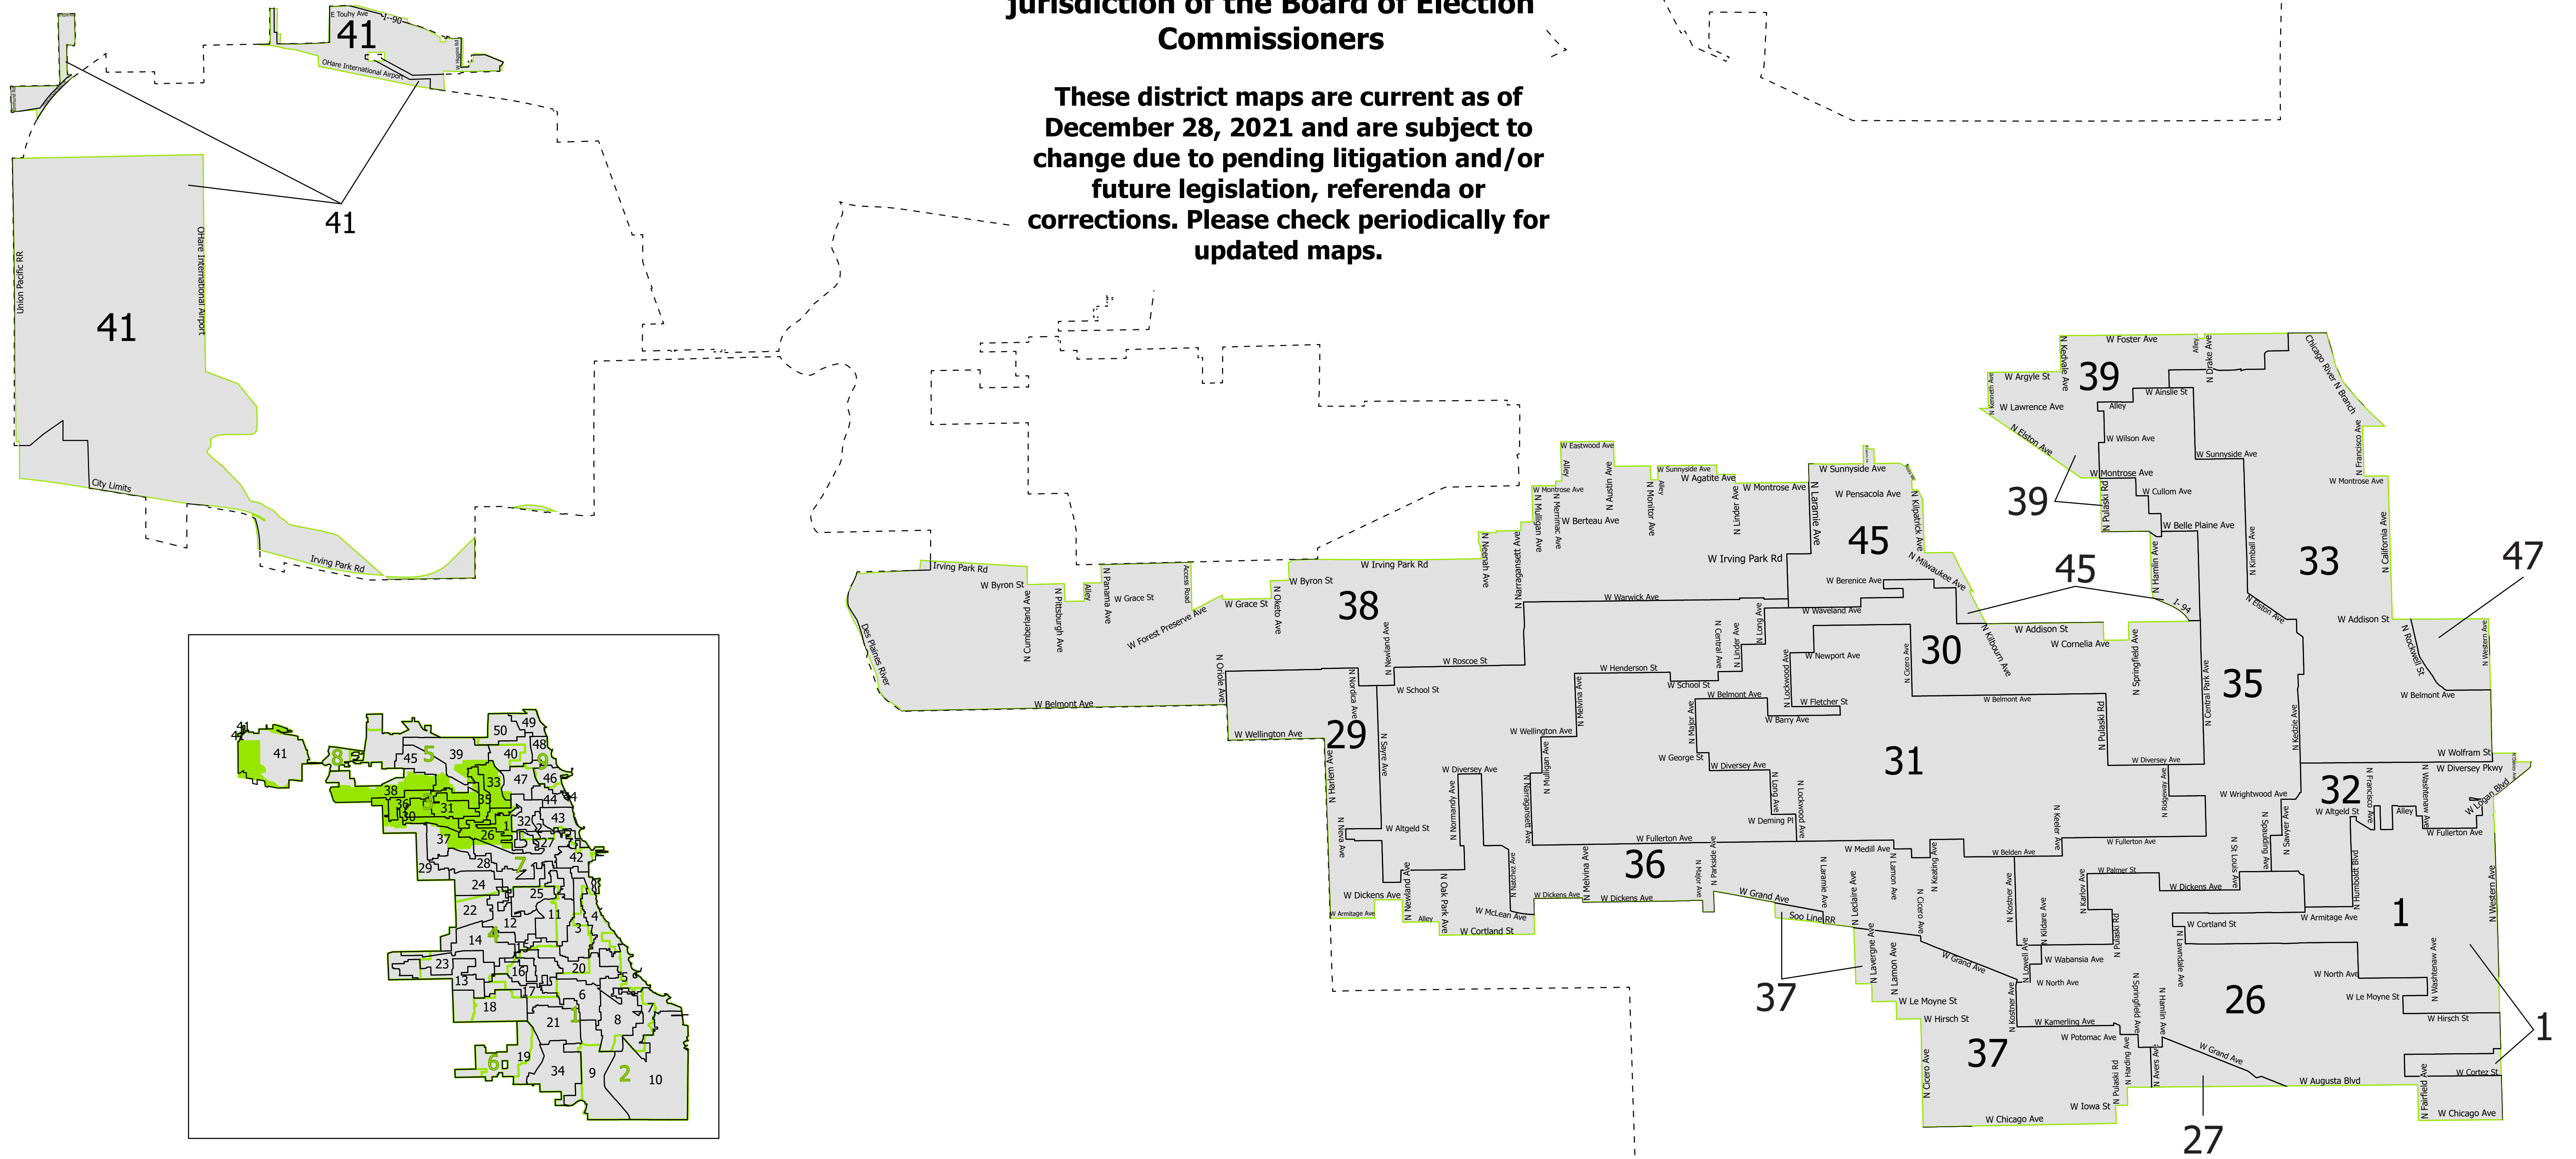

3rd District Congressional

Lying wholly or partially within the jurisdiction of the Board of Election Commissioners

These district maps are current as of December 28, 2021 and are subject to change due to pending litigation and/or future legislation, referenda or corrections. Please check periodically for updated maps.

Scale: 1:34,000

Date Printed: 12/20/2021 3:50 PM

Board of Elections - City of Chicago
 69 W Washington, Suite 600, Chicago, IL 60602
 312-269-7900
www.chicagoelections.gov

Legend

- Chicago Boundary
- Chicago Wards
- Congressional Districts