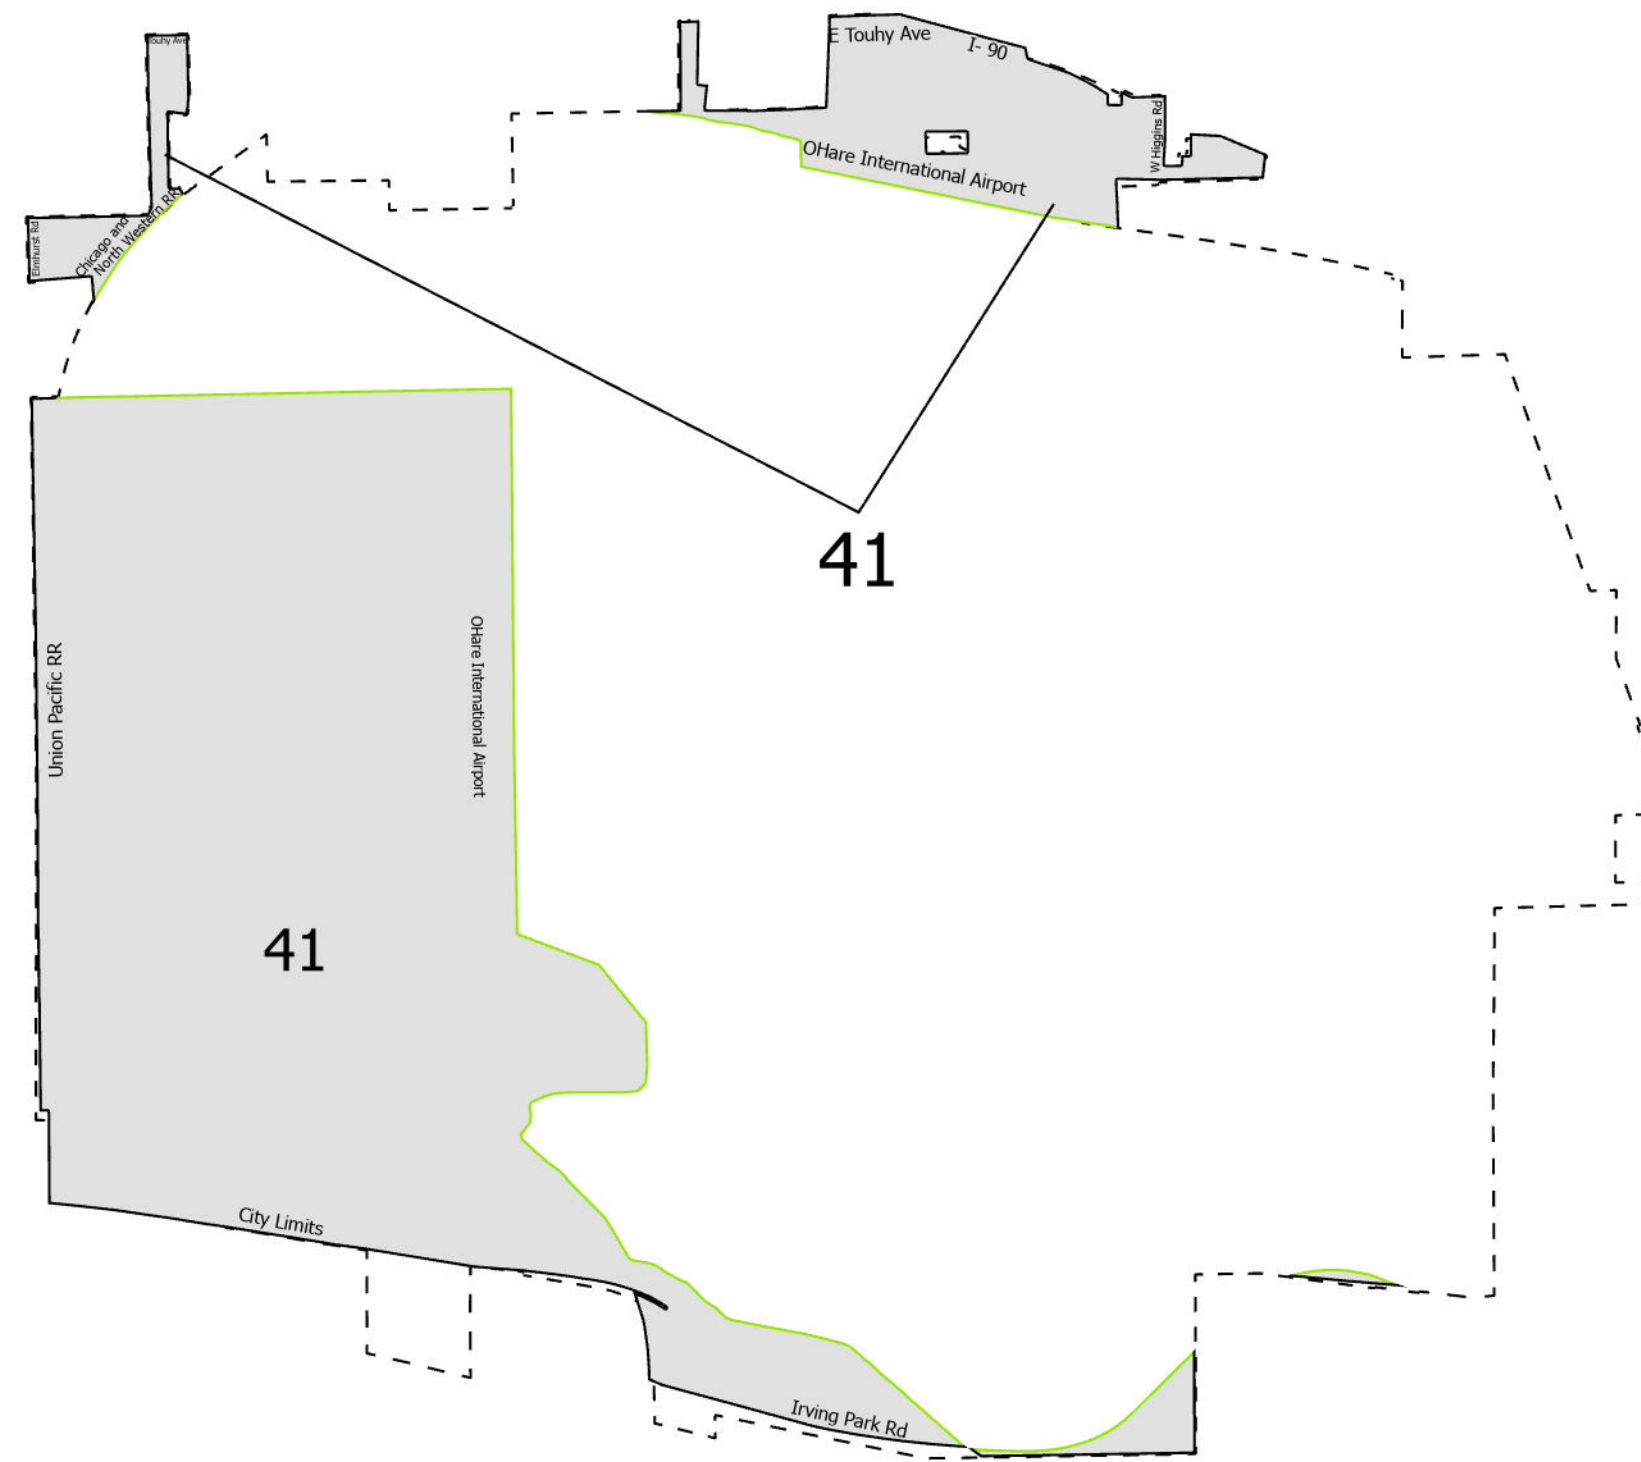

# 3rd District Congressional

Lying wholly or partially within the jurisdiction of the Board of Election Commissioners

These district maps are current as of December 28, 2021 and are subject to change due to pending litigation and/or future legislation, referenda or corrections. Please check periodically for updated maps.

Scale: 1:34,000

Board of Elections - City of Chicago  
69 W Washington, Suite 600, Chicago, IL 60602  
312-269-7900  
[www.chicagoelections.gov](http://www.chicagoelections.gov)

Legend

- Chicago Boundary
- Chicago Wards
- Congressional Districts