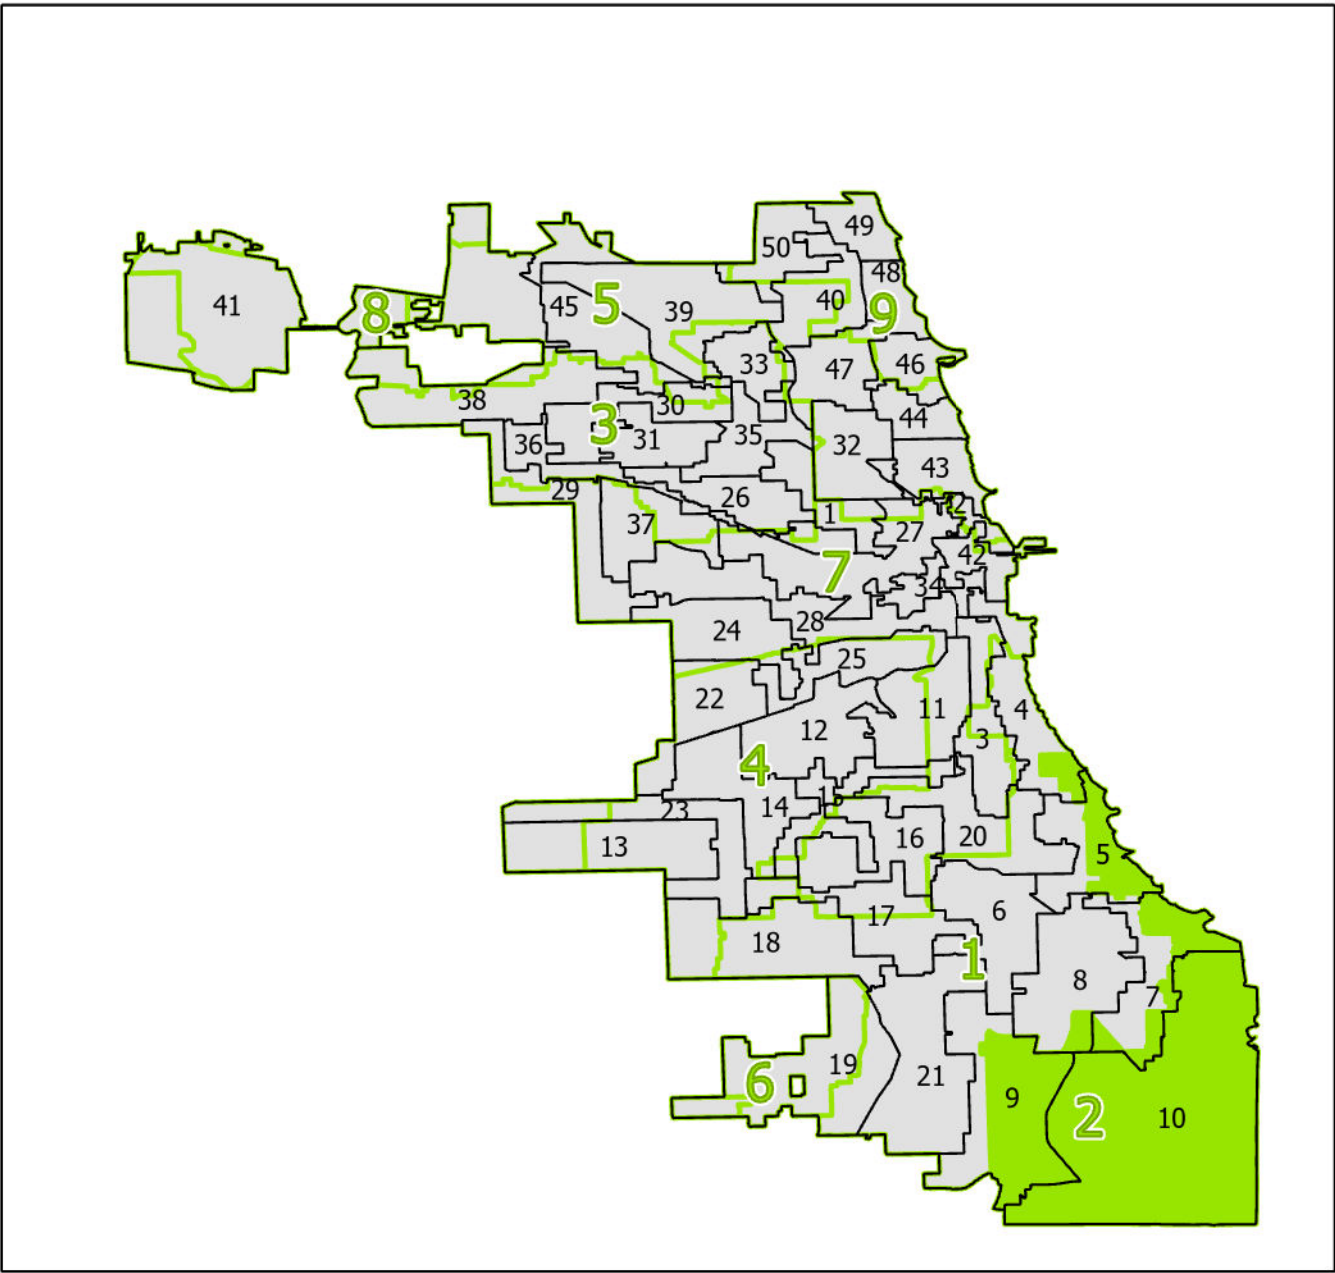

# 2nd District Congressional

Lying wholly or partially within the jurisdiction of the Board of Election Commissioners

These district maps are current as of December 28, 2021 and are subject to change due to pending litigation and/or future legislation, referenda or corrections. Please check periodically for updated maps.

Board of Elections - City of Chicago  
69 W Washington, Suite 600, Chicago, IL 60602  
312-269-7900  
[www.chicagoelections.gov](http://www.chicagoelections.gov)

Scale: 1:34,000

- Legend
- Chicago Boundary
  - Chicago Wards
  - Congressional Districts