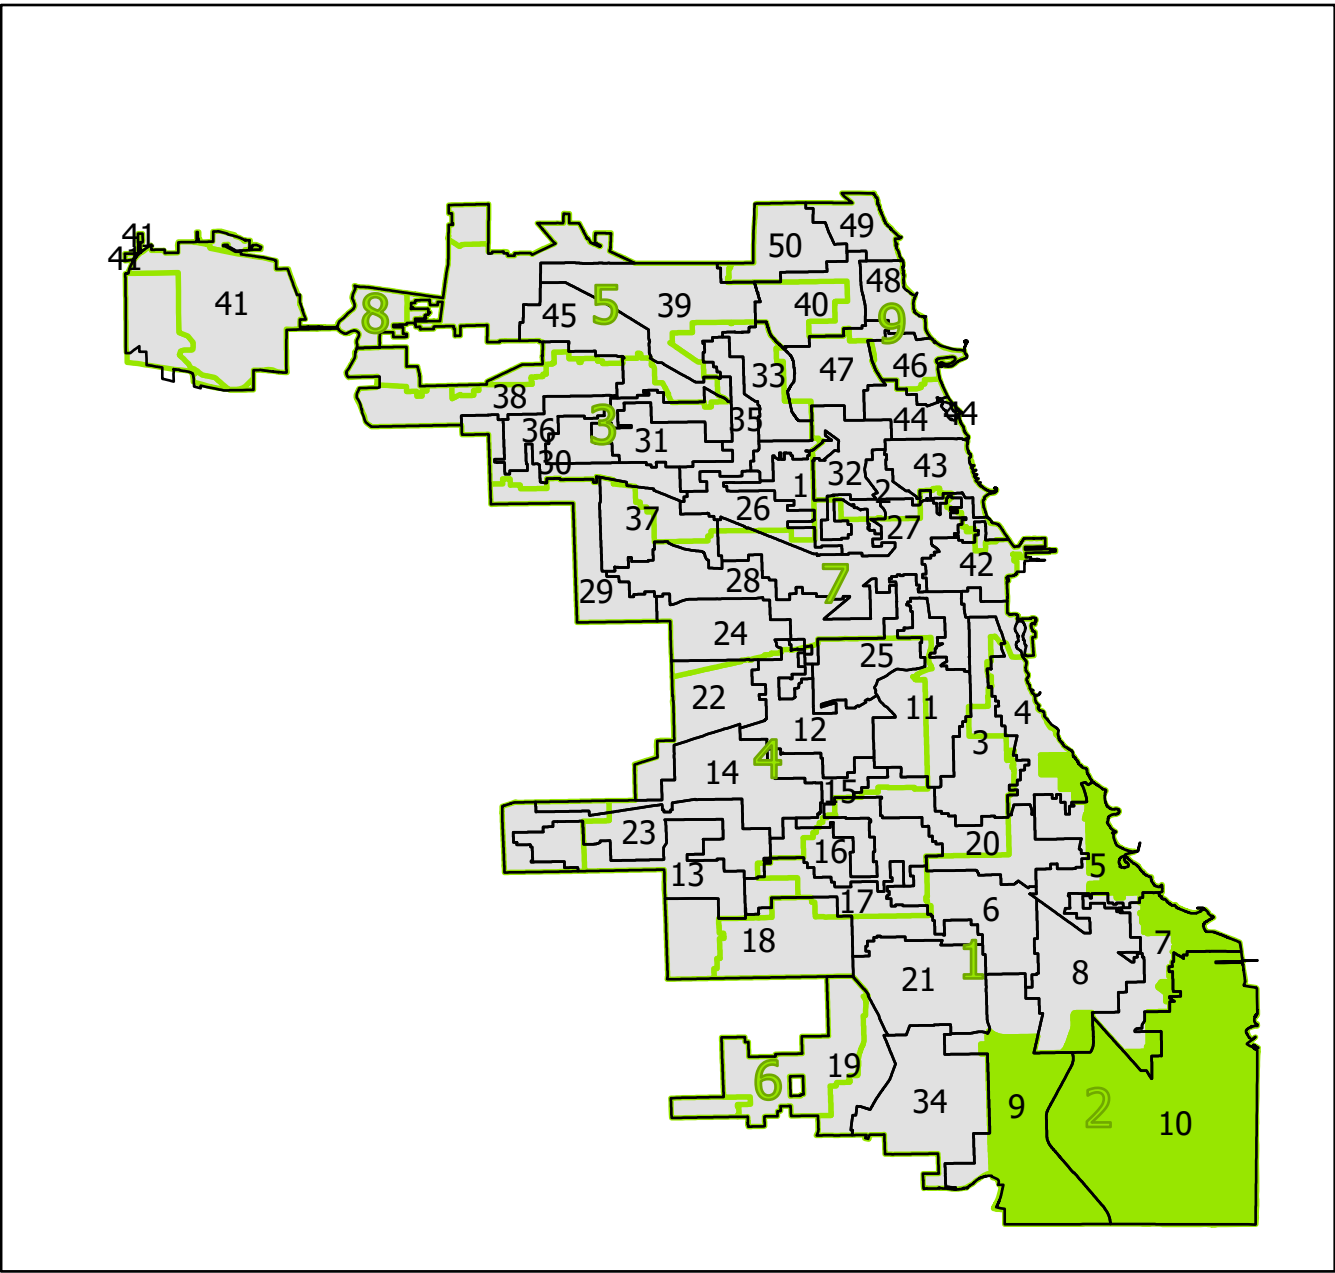

# 2nd District Congressional

Lying wholly or partially within the jurisdiction of the Board of Election Commissioners

These district maps are current as of December 28, 2021 and are subject to change due to pending litigation and/or future legislation, referenda or corrections. Please check periodically for updated maps.

Board of Elections - City of Chicago  
69 W Washington, Suite 600, Chicago, IL 60602  
312-269-7900  
[www.chicagoelections.gov](http://www.chicagoelections.gov)

- Legend
- Chicago Boundary
  - Chicago Wards
  - Congressional Districts