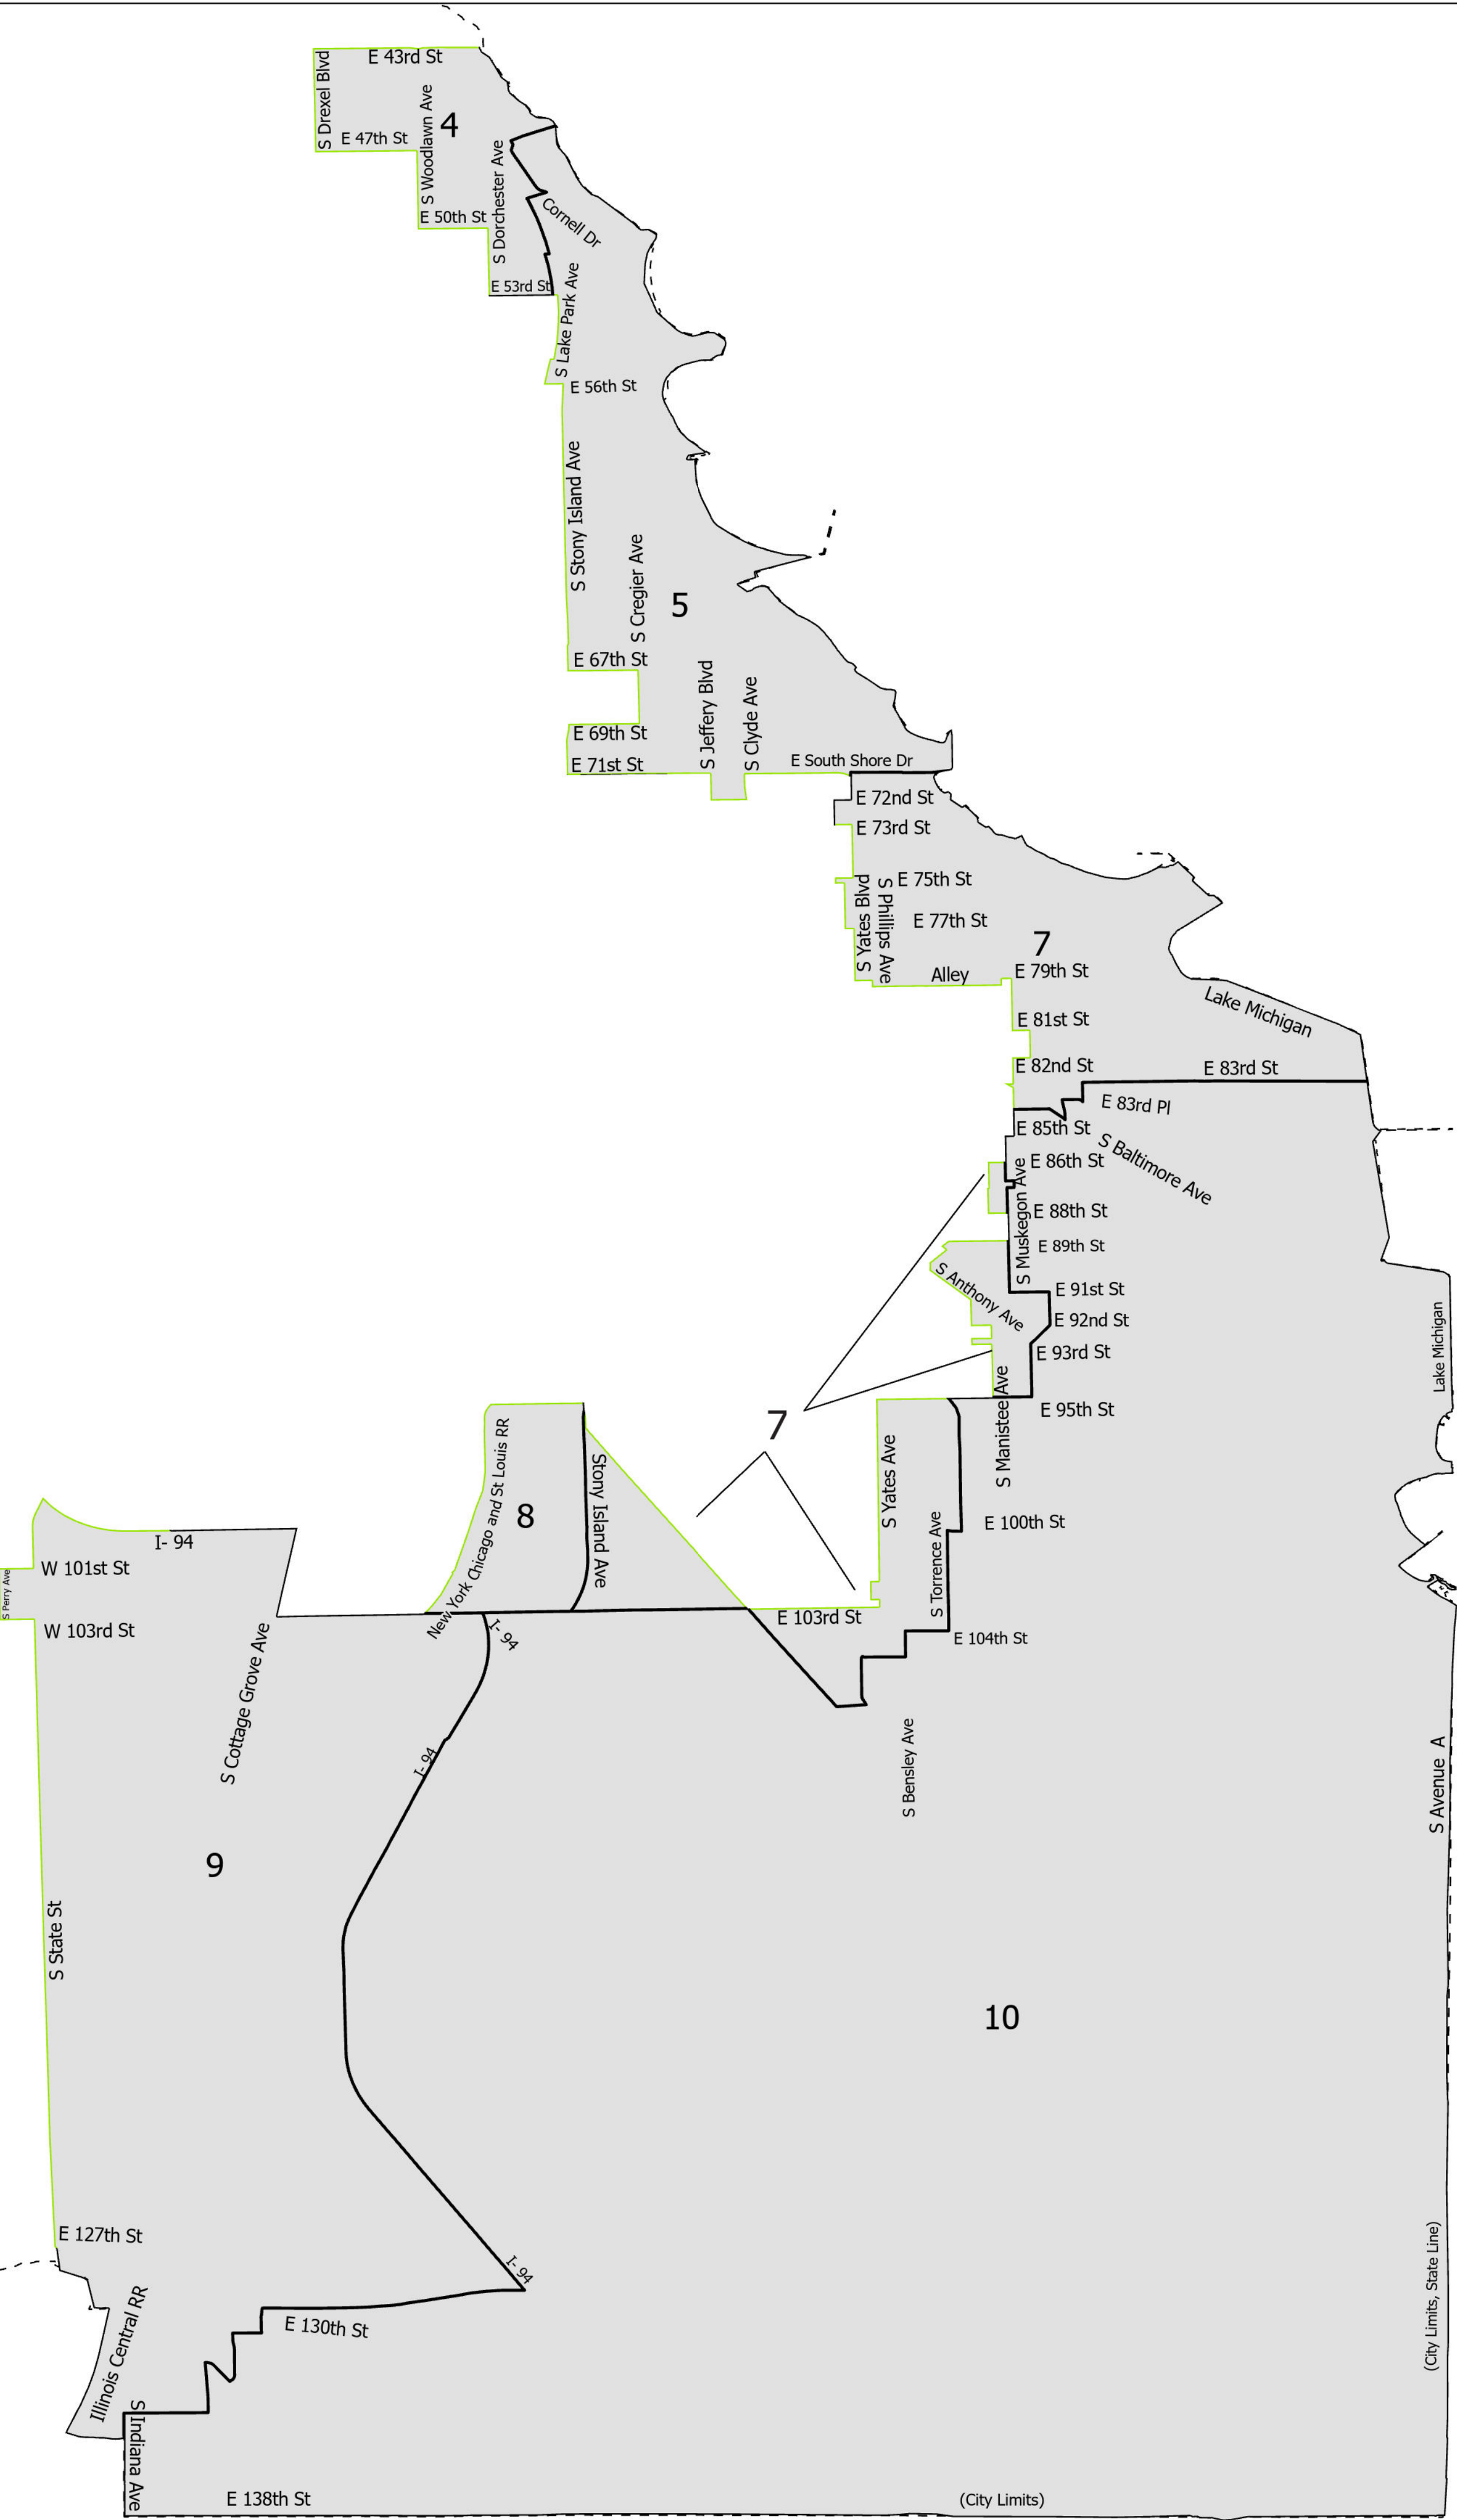

# 2nd District Congressional

Lying wholly or partially within the jurisdiction of the Board of Election Commissioners

These district maps are current as of December 28, 2021 and are subject to change due to pending litigation and/or future legislation, referenda or corrections. Please check periodically for updated maps.

Board of Elections - City of Chicago  
69 W Washington, Suite 600, Chicago, IL 60602  
312-269-7900  
[www.chicagoelections.gov](http://www.chicagoelections.gov)

Scale: 1:34,000

- Legend
- Chicago Boundary
  - Chicago Wards
  - Congressional Districts