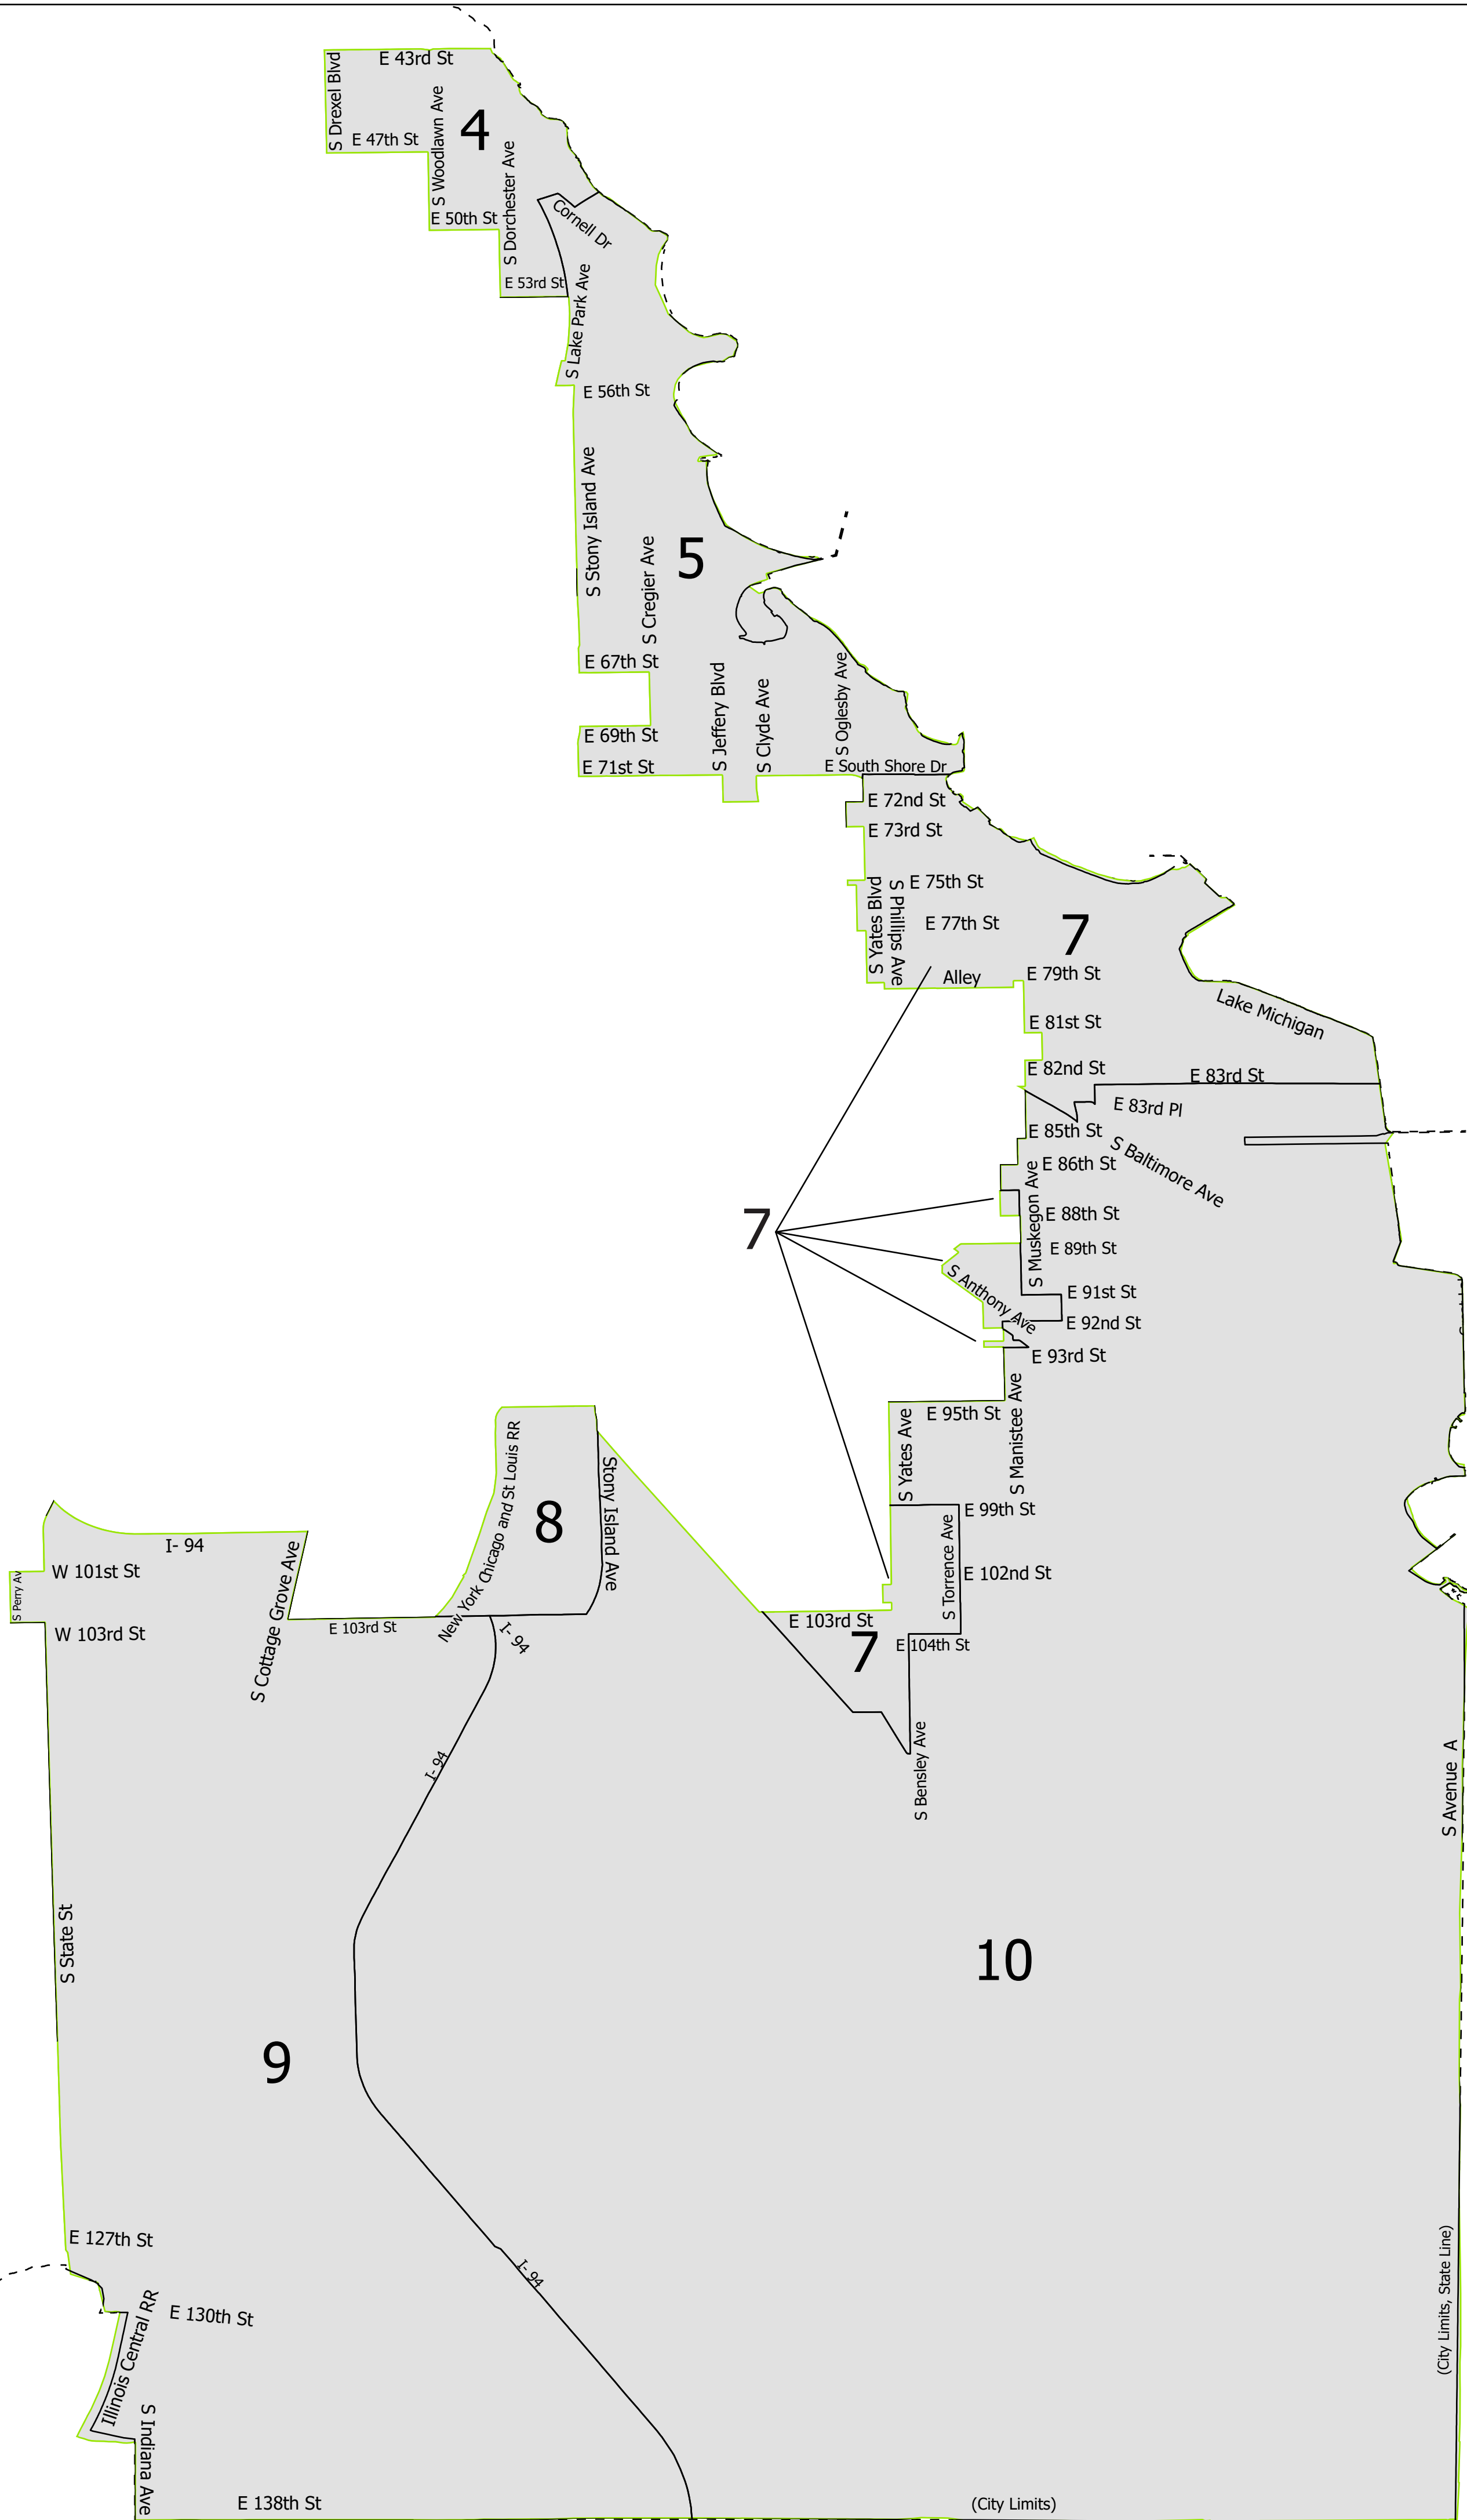

# 2nd District Congressional

Lying wholly or partially within the jurisdiction of the Board of Election Commissioners

These district maps are current as of December 28, 2021 and are subject to change due to pending litigation and/or future legislation, referenda or corrections. Please check periodically for updated maps.

Board of Elections - City of Chicago  
69 W Washington, Suite 600, Chicago, IL 60602  
312-269-7900  
[www.chicagoelections.gov](http://www.chicagoelections.gov)

- Legend
- Chicago Boundary
  - Chicago Wards
  - Congressional Districts