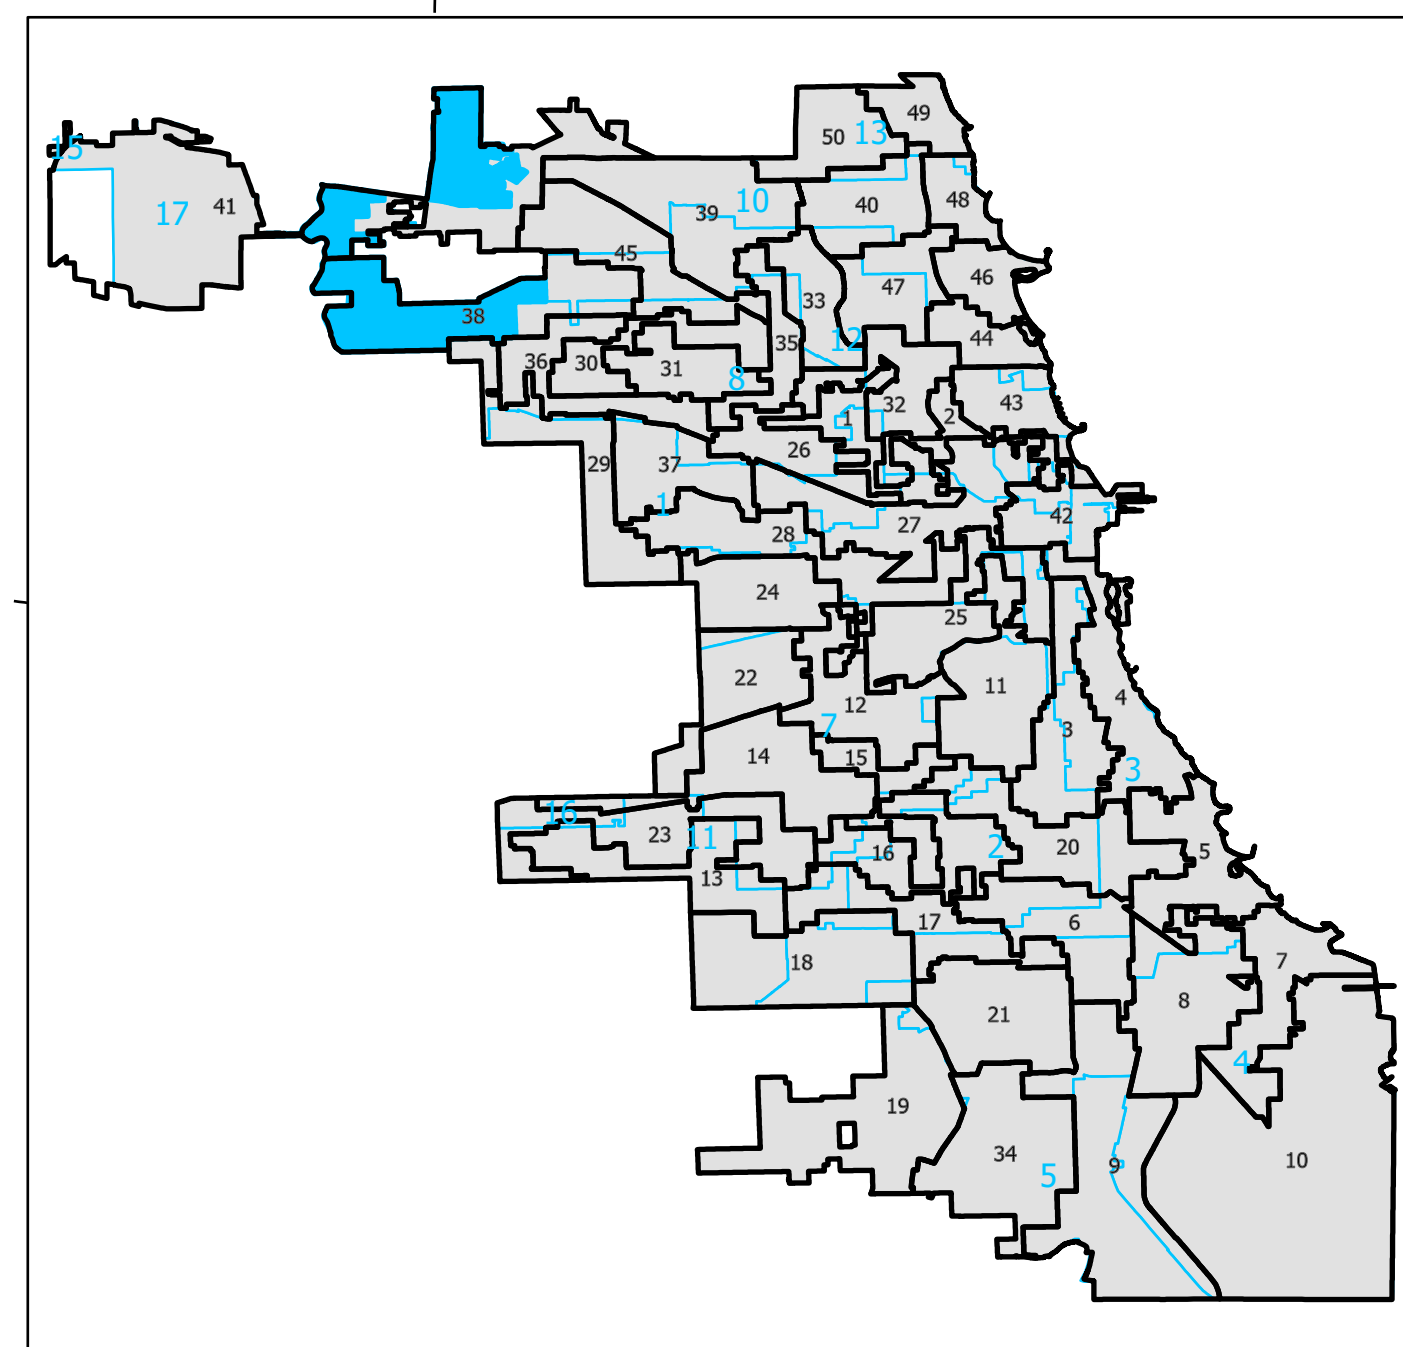

# 9th District Cook County Board

Lying wholly or partially within the jurisdiction of the Board of Election Commissioners

These district maps are current as of December 28, 2021 and are subject to change due to pending litigation and/or future legislation, referenda or corrections. Please check periodically for updated maps

Board of Elections - City of Chicago  
69 W Washington, Suite 600, Chicago, IL 60602  
312-269-7900  
[www.chicagoelections.gov](http://www.chicagoelections.gov)

Legend

- Chicago Boundary
- Chicago Wards
- Cook County Districts

Scale: 1:16,000