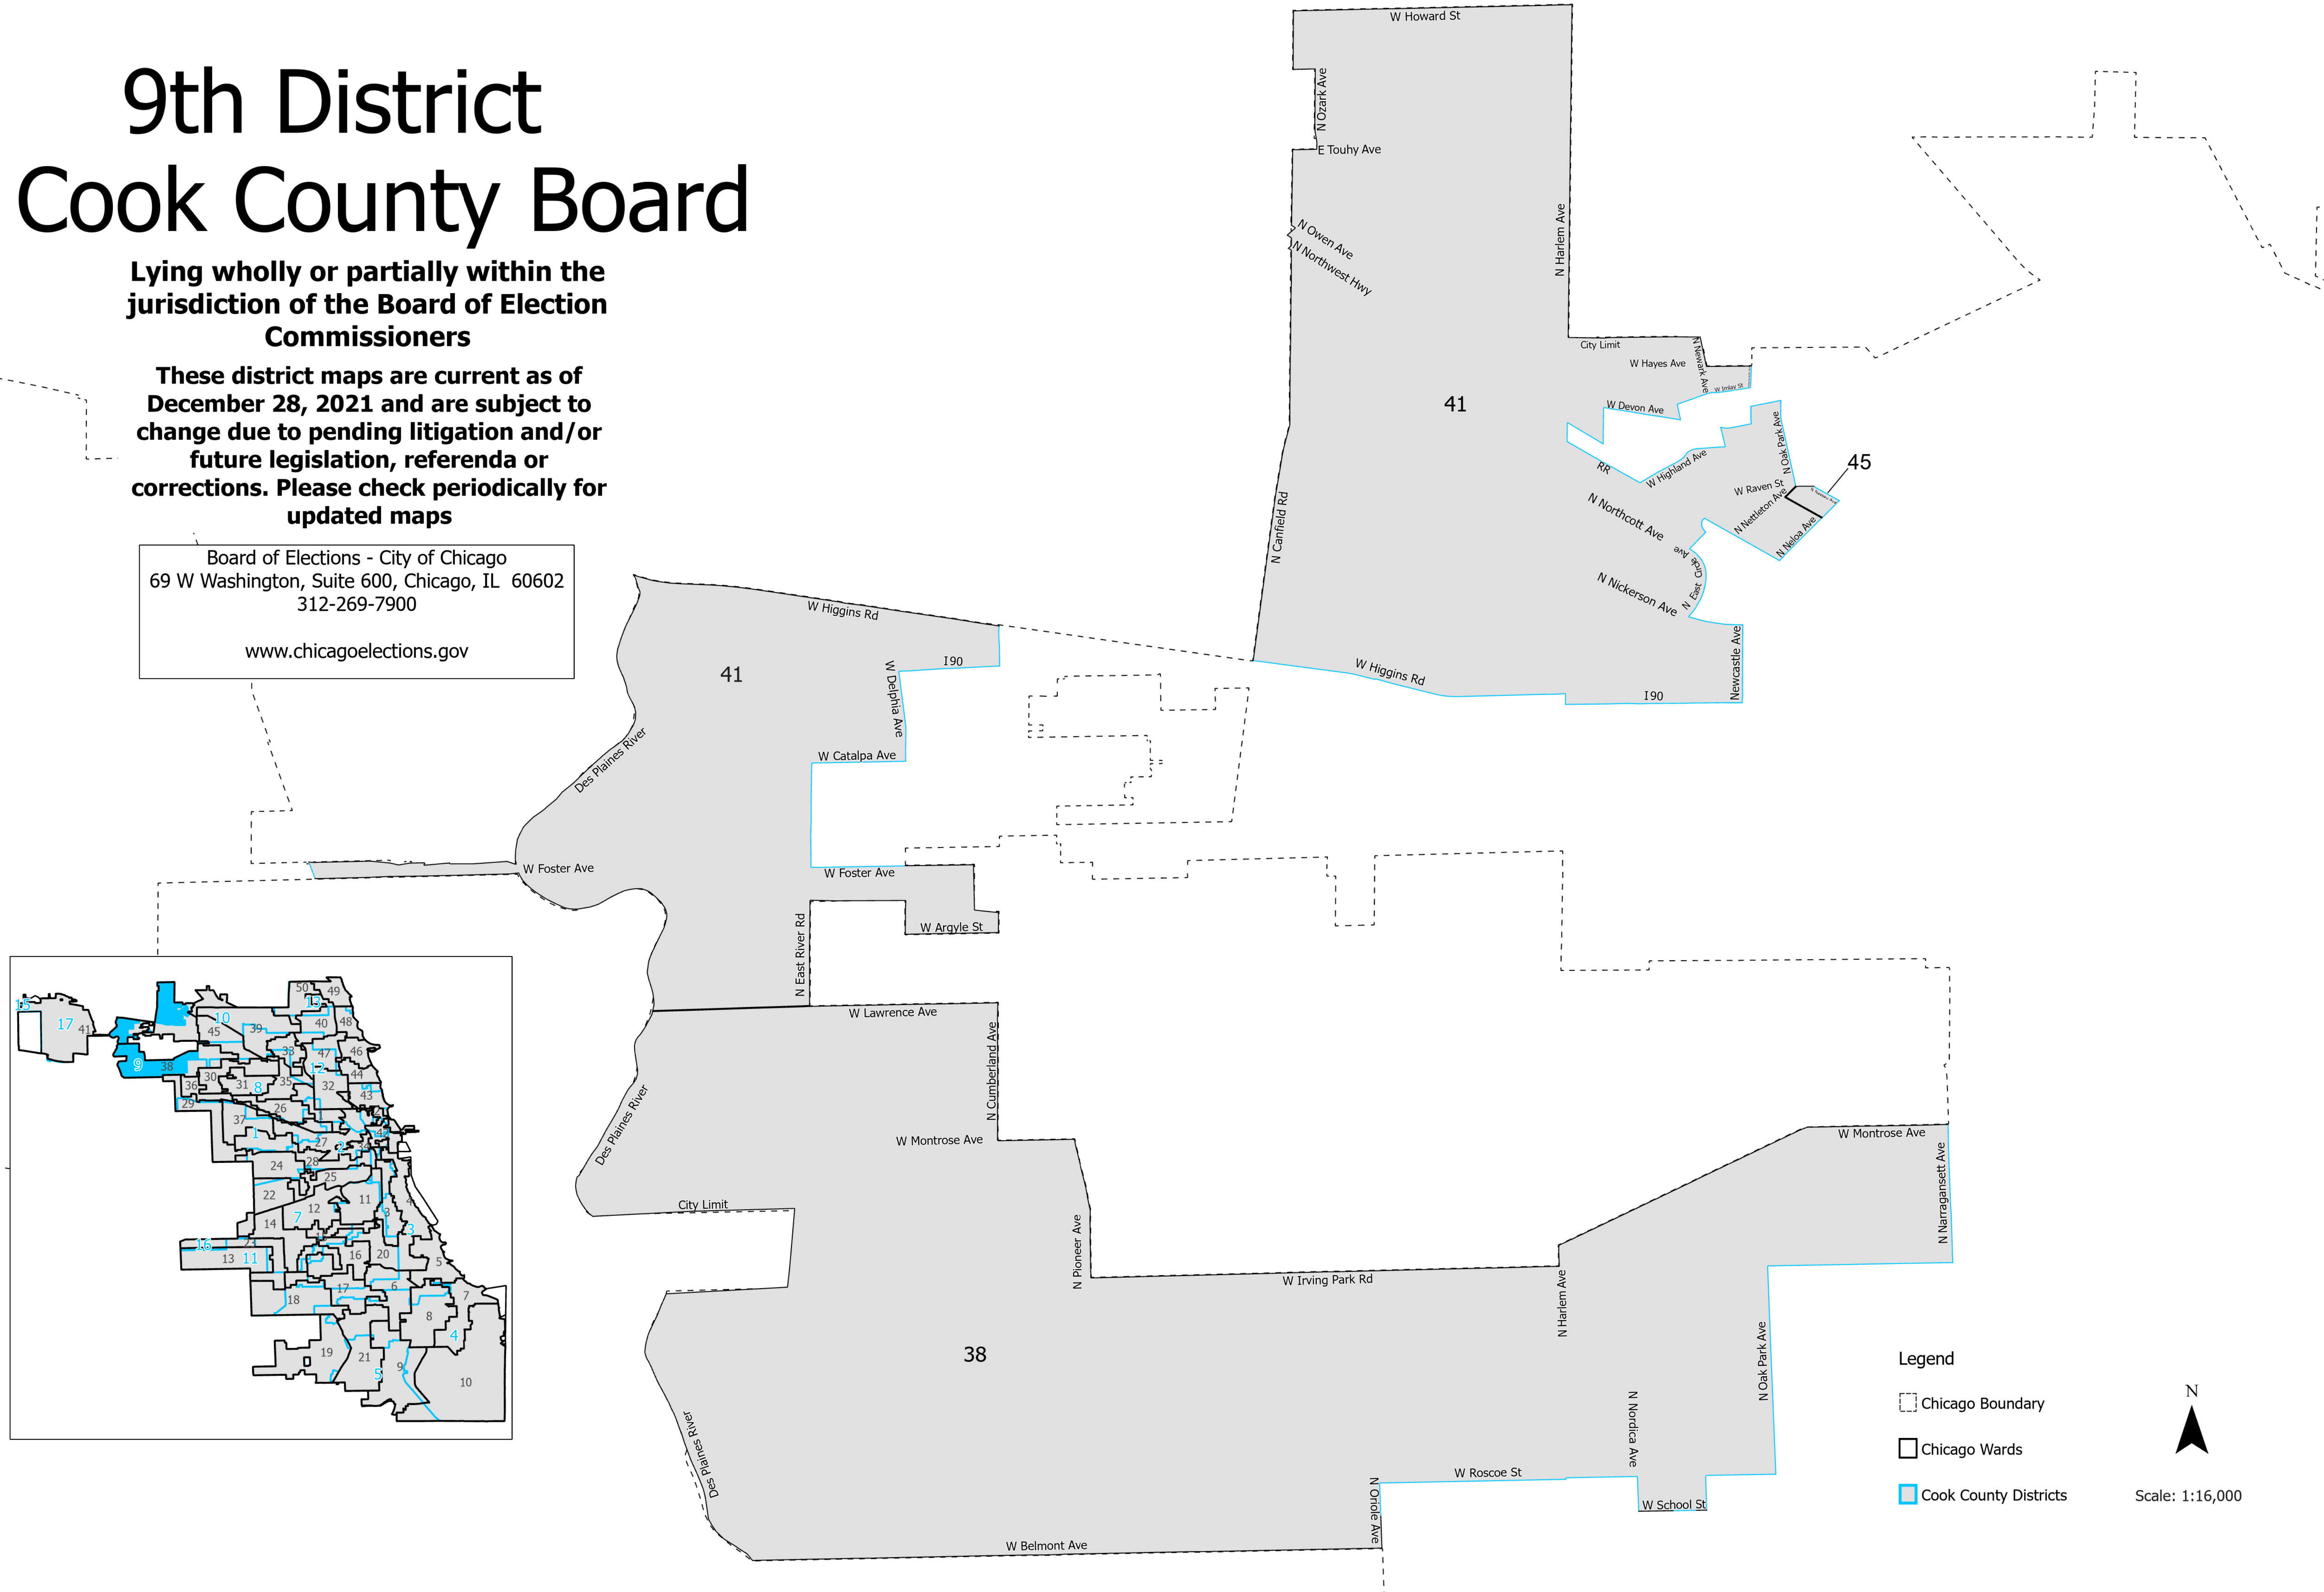

9th District Cook County Board

Lying wholly or partially within the jurisdiction of the Board of Election Commissioners

These district maps are current as of December 28, 2021 and are subject to change due to pending litigation and/or future legislation, referenda or corrections. Please check periodically for updated maps

Board of Elections - City of Chicago
69 W Washington, Suite 600, Chicago, IL 60602
312-269-7900
www.chicagoelections.gov

- Legend
- Chicago Boundary
 - Chicago Wards
 - Cook County Districts

N
Scale: 1:16,000