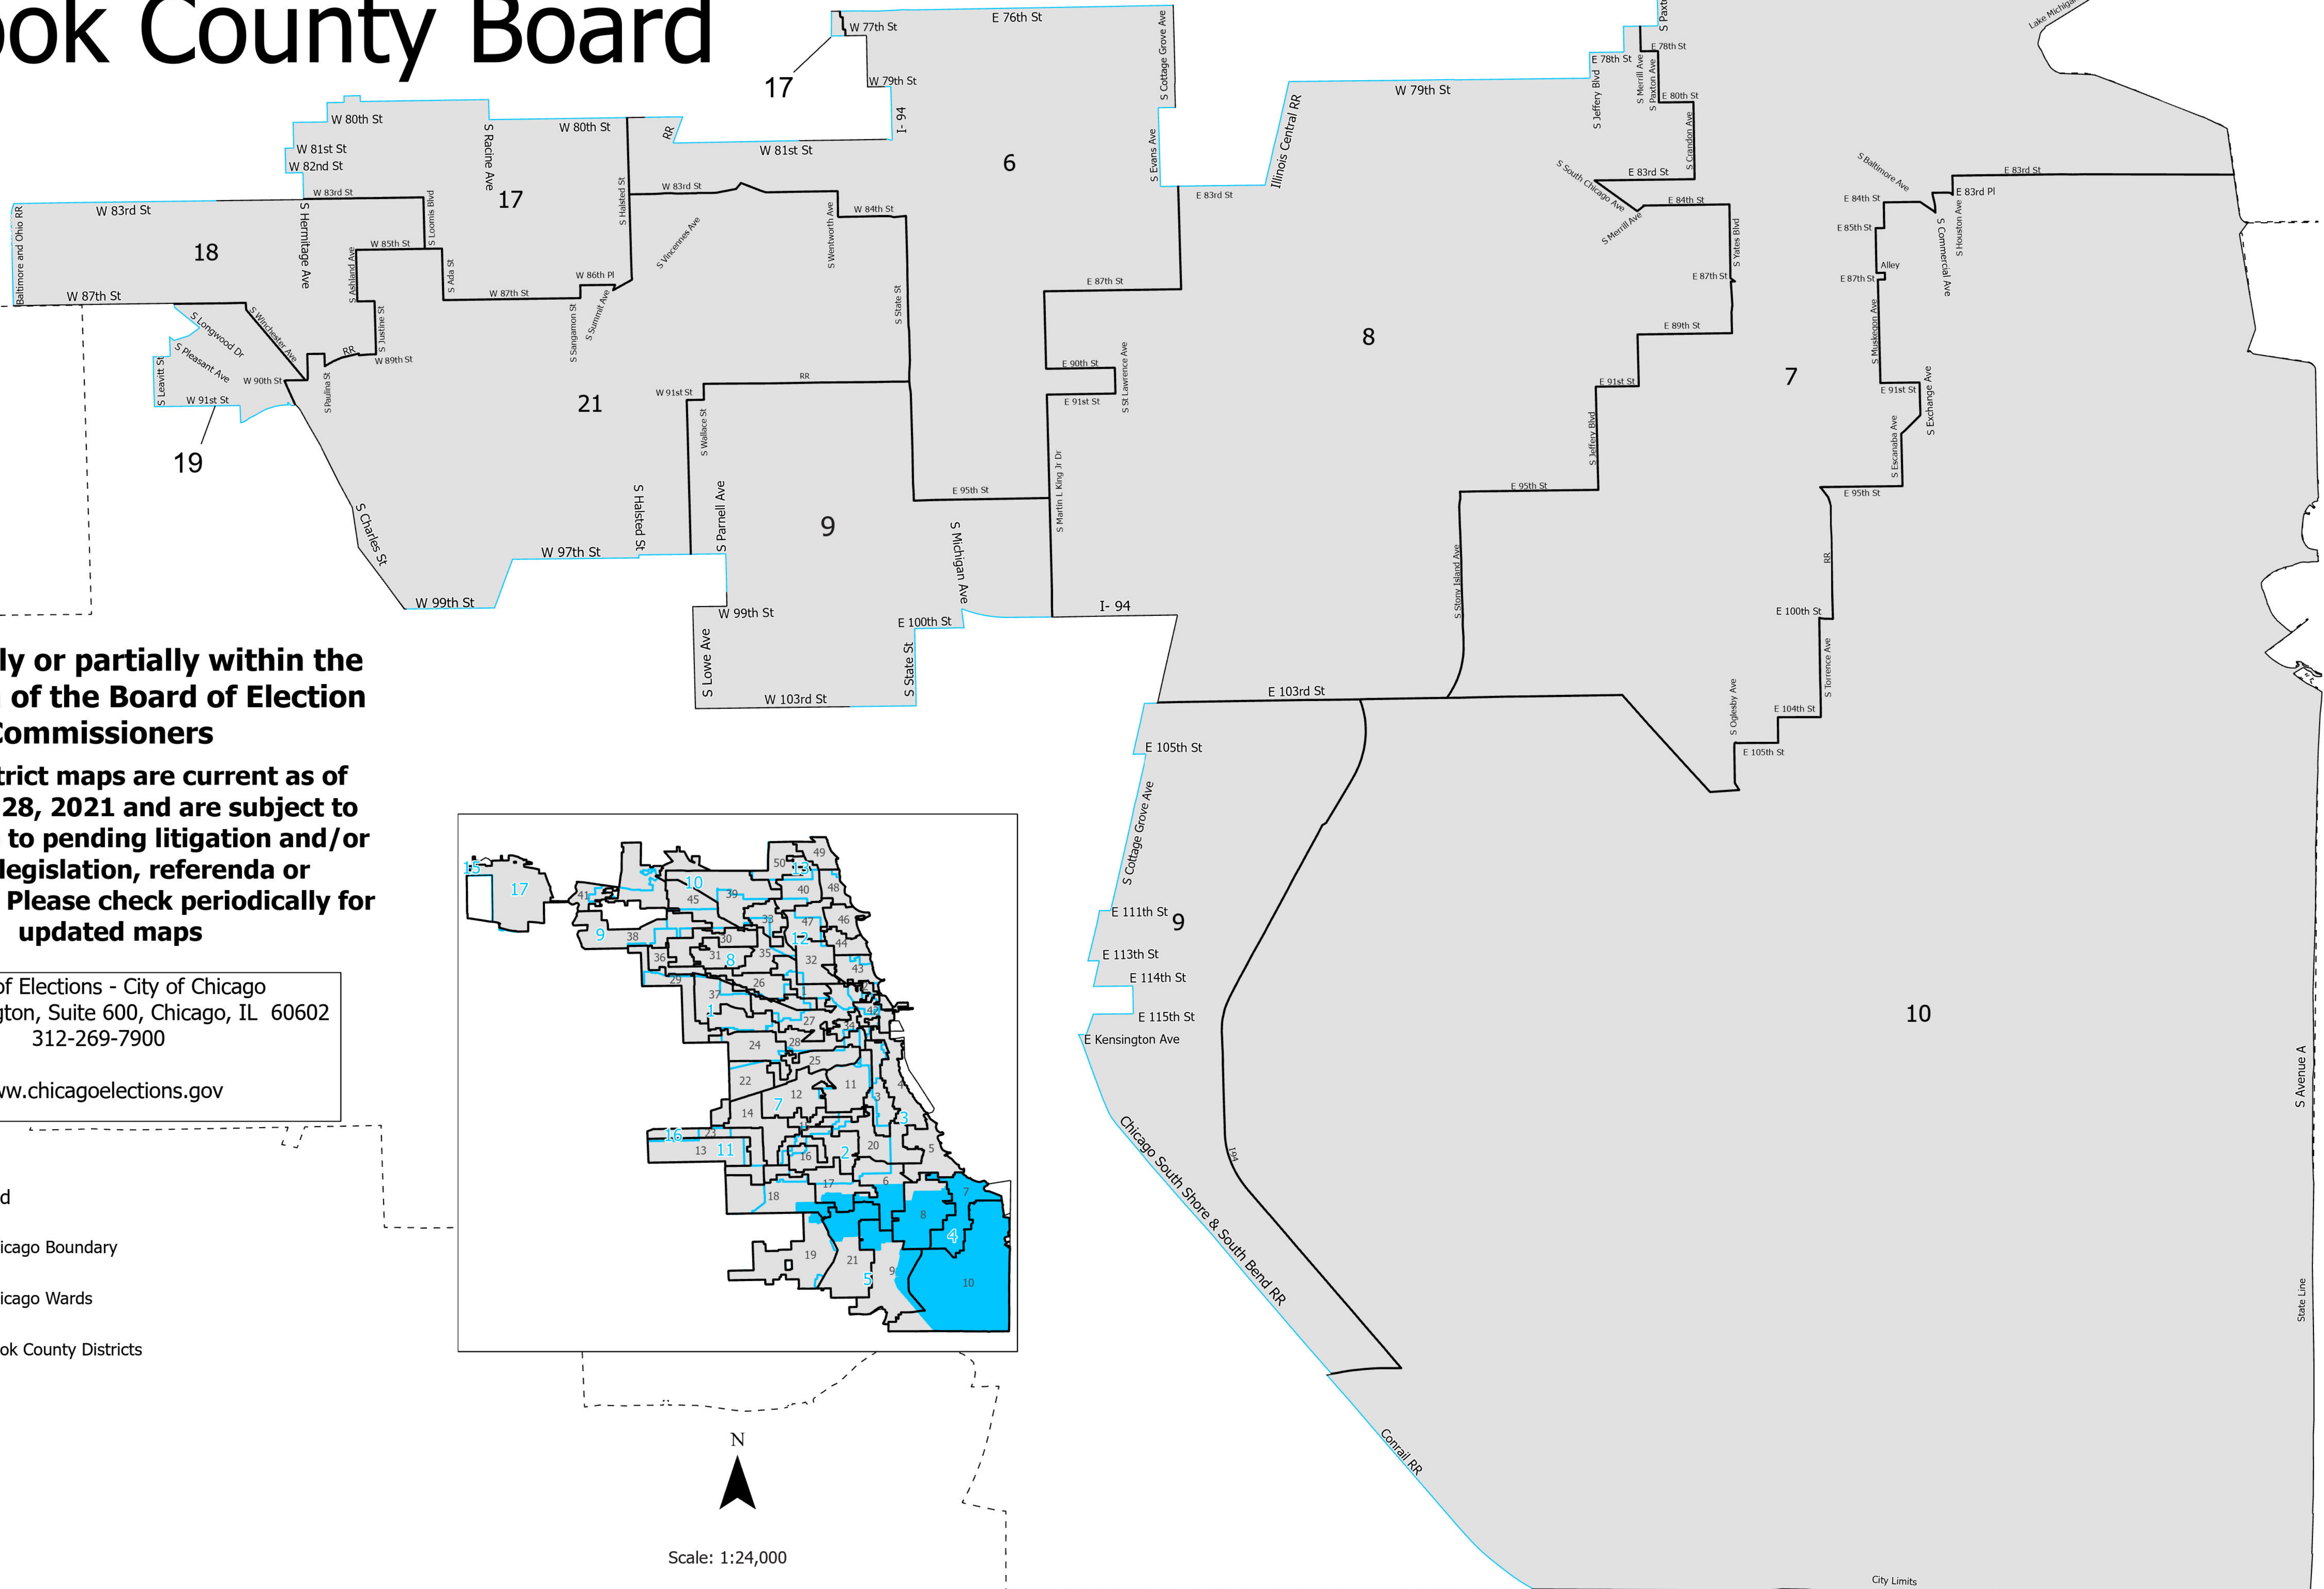

4th District Cook County Board

Lying wholly or partially within the jurisdiction of the Board of Election Commissioners

These district maps are current as of December 28, 2021 and are subject to change due to pending litigation and/or future legislation, referenda or corrections. Please check periodically for updated maps

Board of Elections - City of Chicago
69 W Washington, Suite 600, Chicago, IL 60602
312-269-7900
www.chicagoelections.gov

- Legend
- Chicago Boundary
 - Chicago Wards
 - Cook County Districts

Scale: 1:24,000