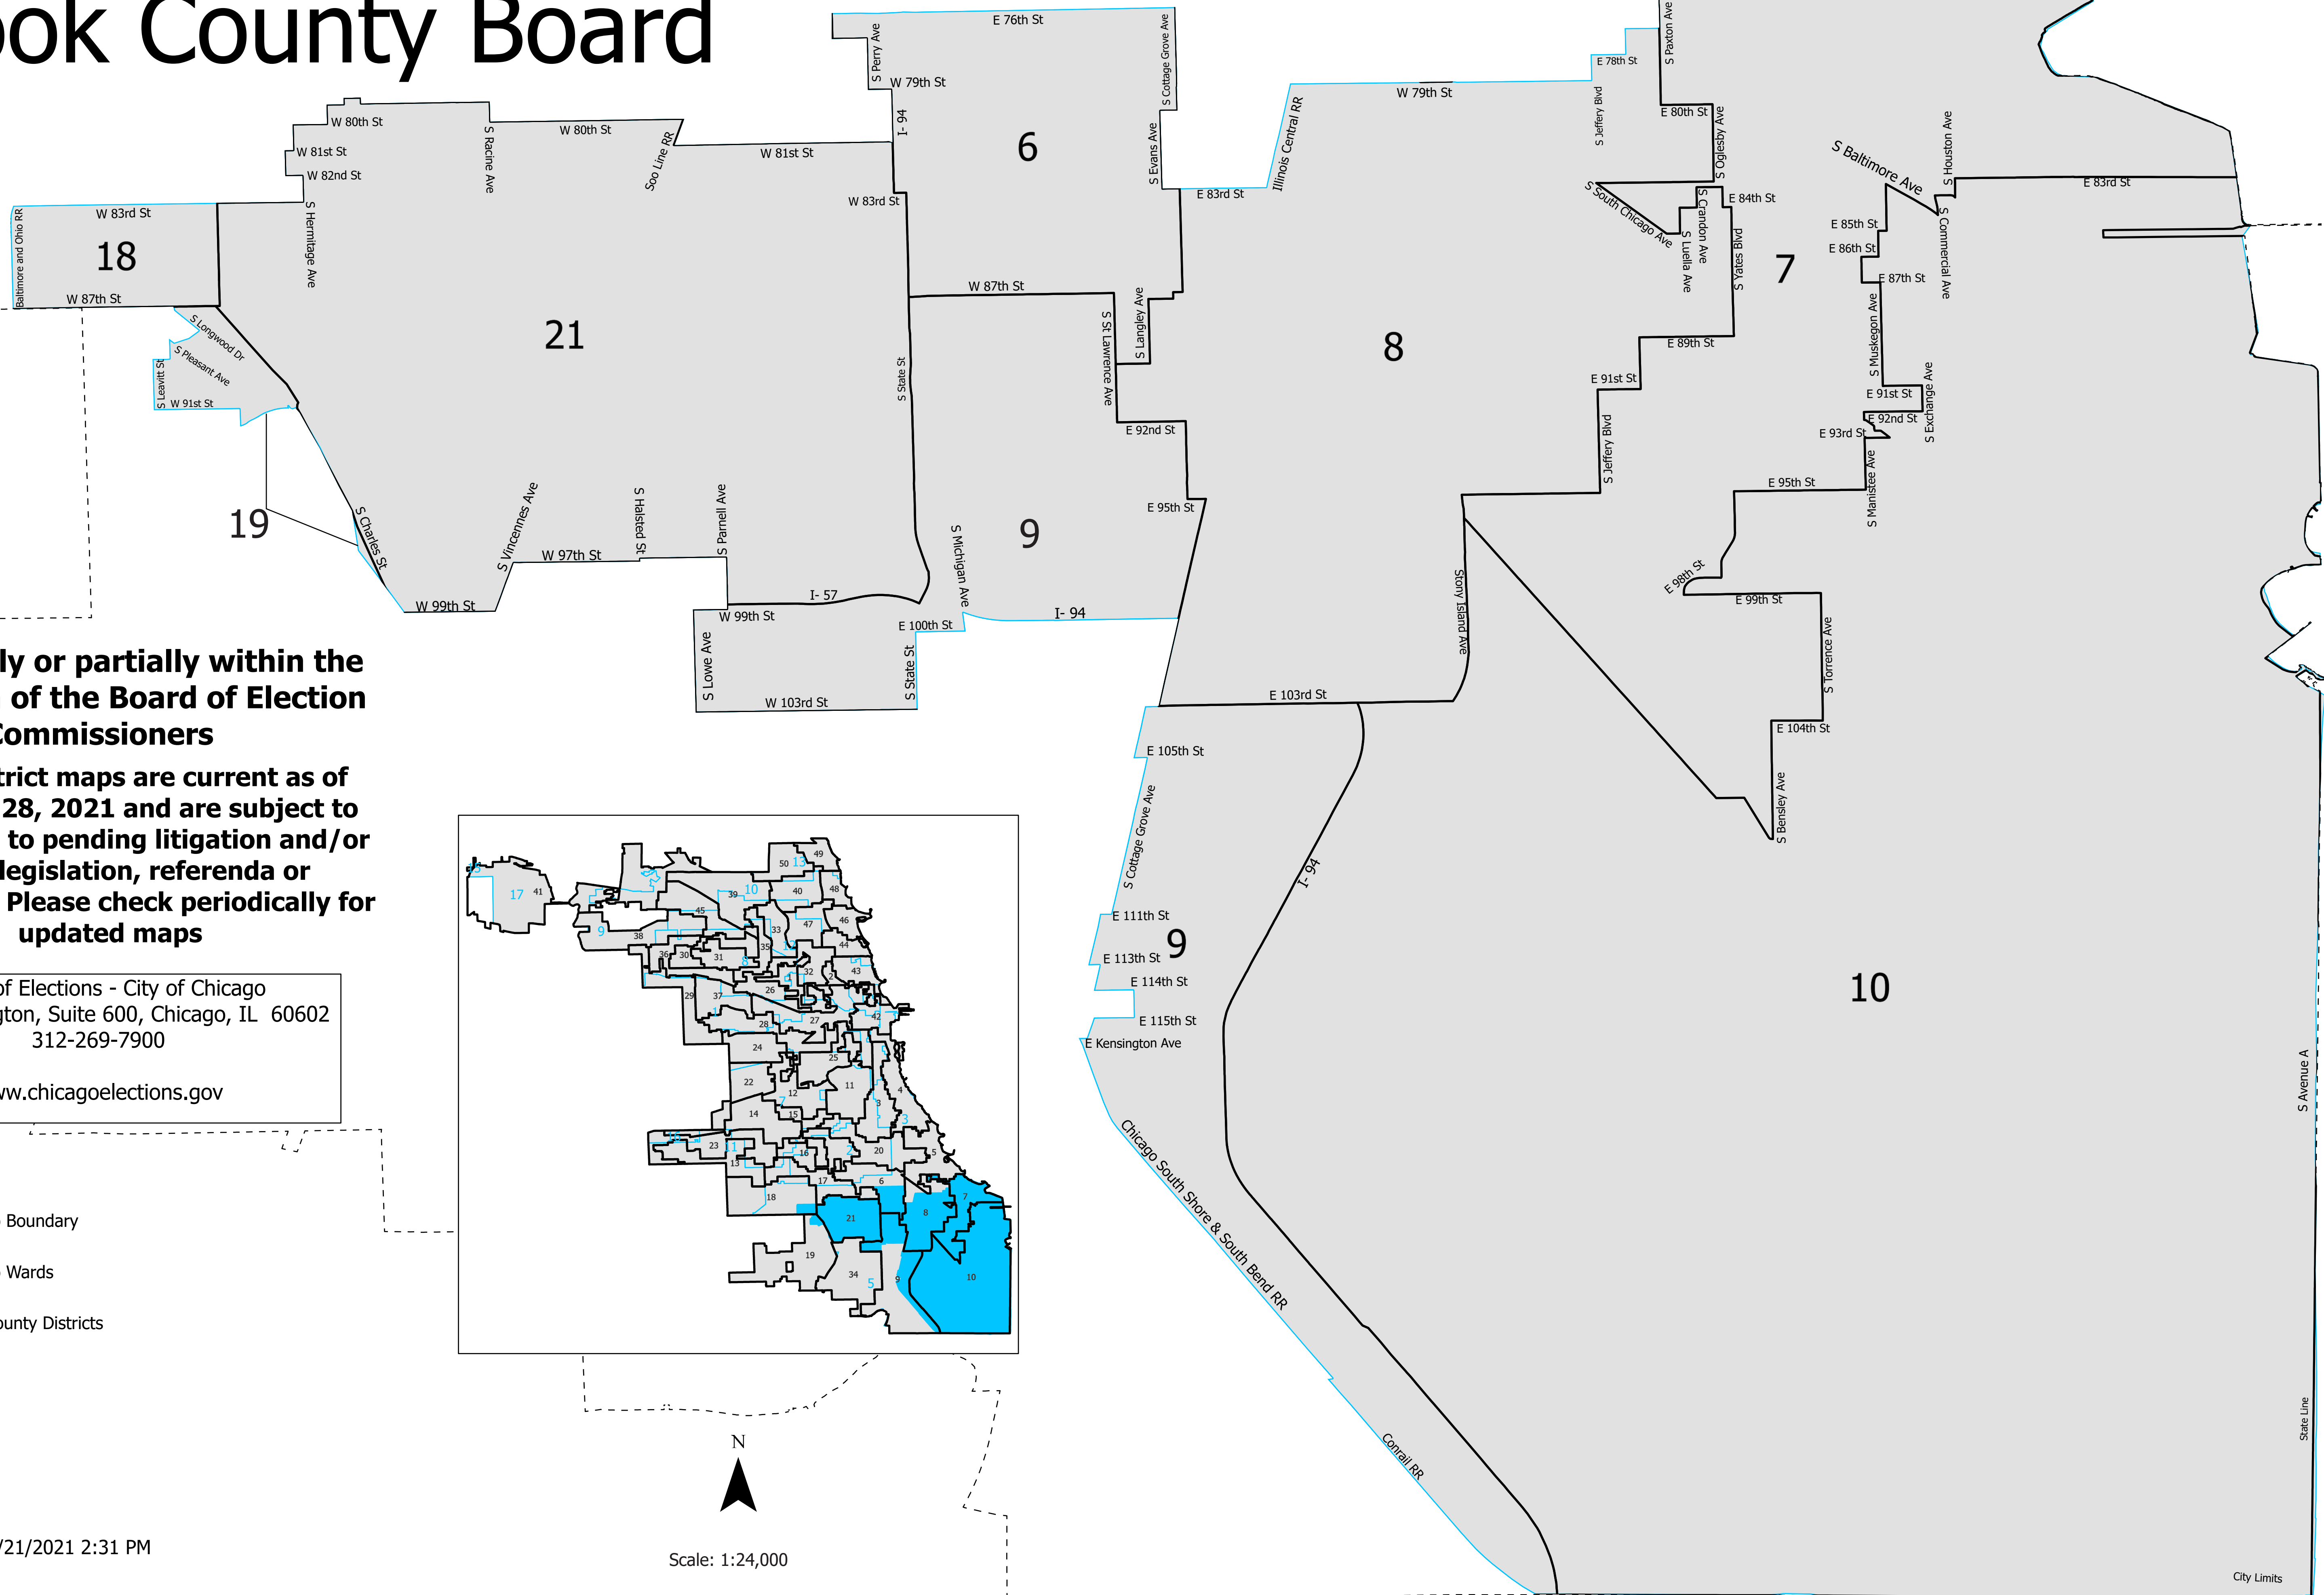

4th District Cook County Board

Lying wholly or partially within the jurisdiction of the Board of Election Commissioners

These district maps are current as of December 28, 2021 and are subject to change due to pending litigation and/or future legislation, referenda or corrections. Please check periodically for updated maps

Board of Elections - City of Chicago
69 W Washington, Suite 600, Chicago, IL 60602
312-269-7900
www.chicagoelections.gov

- Legend
- Chicago Boundary
 - Chicago Wards
 - Cook County Districts