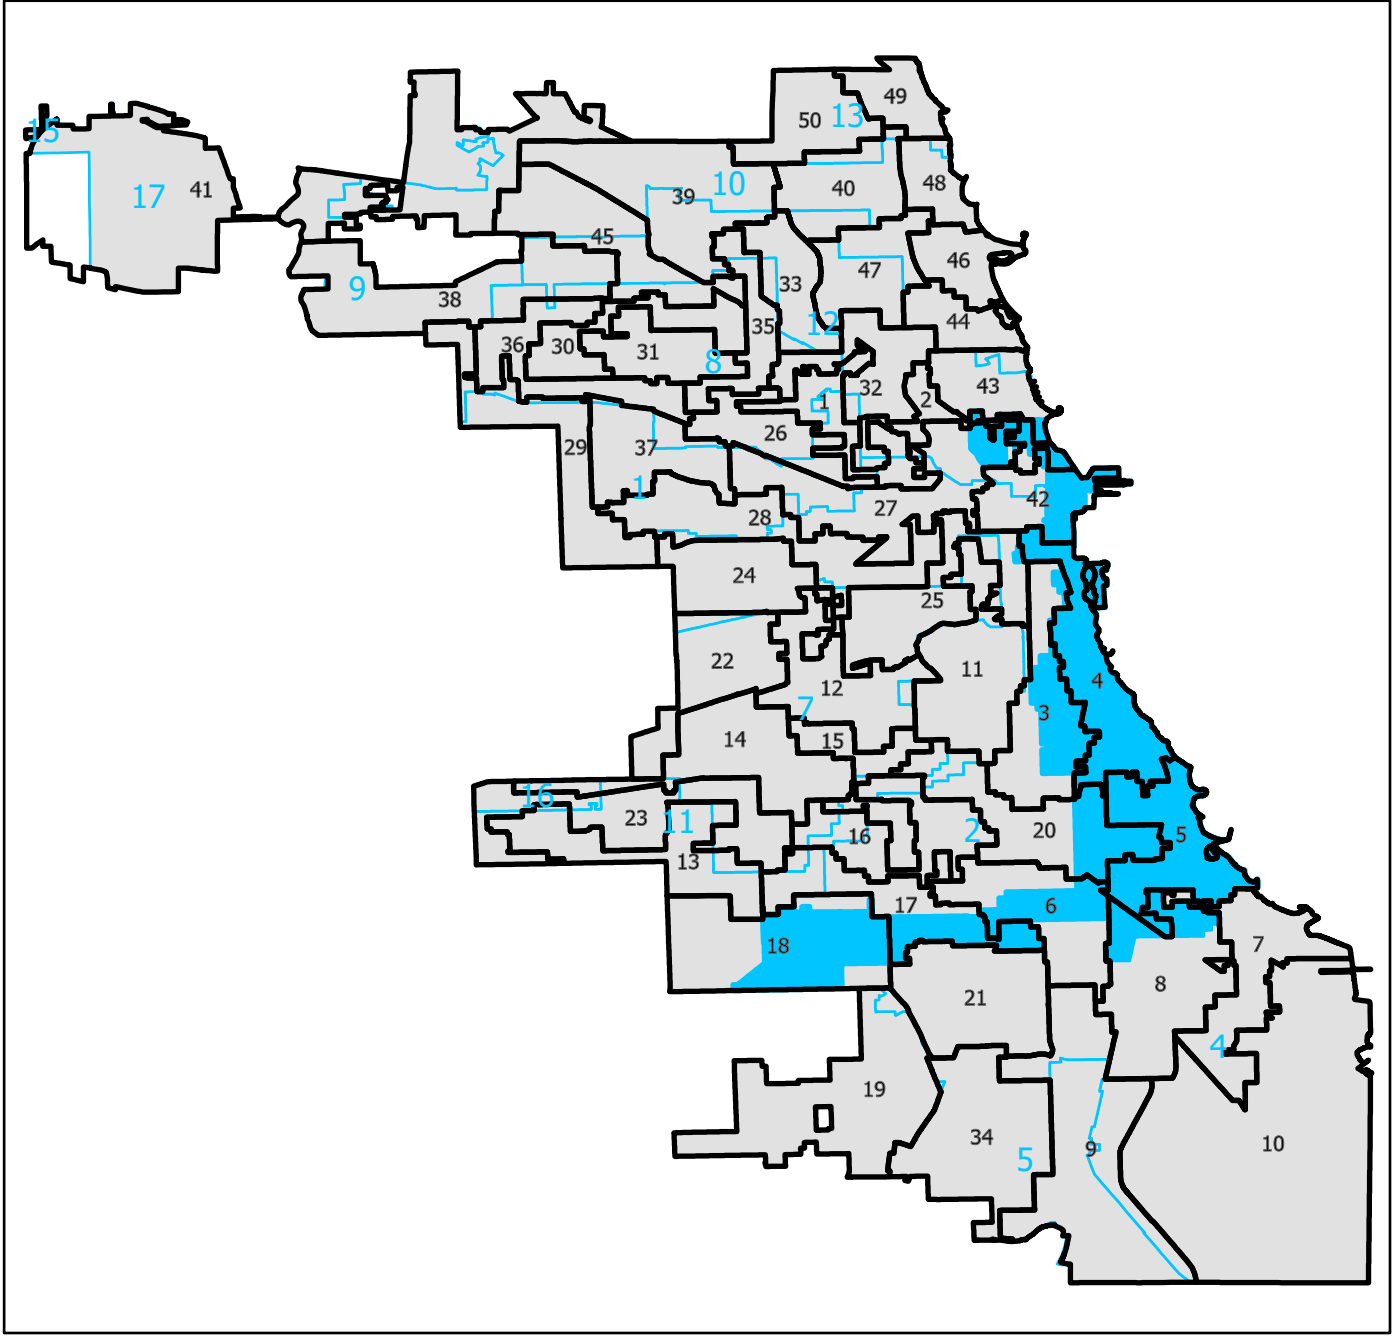

3rd District Cook County Board

Lying wholly or partially within the jurisdiction of the Board of Election Commissioners

These district maps are current as of December 28, 2021 and are subject to change due to pending litigation and/or future legislation, referenda or corrections. Please check periodically for updated maps

Board of Elections - City of Chicago
69 W Washington, Suite 600, Chicago, IL 60602
312-269-7900
www.chicagoelections.gov

Scale: 1:35,000

- Legend
- Chicago Boundary
 - Chicago Wards
 - Cook County Districts