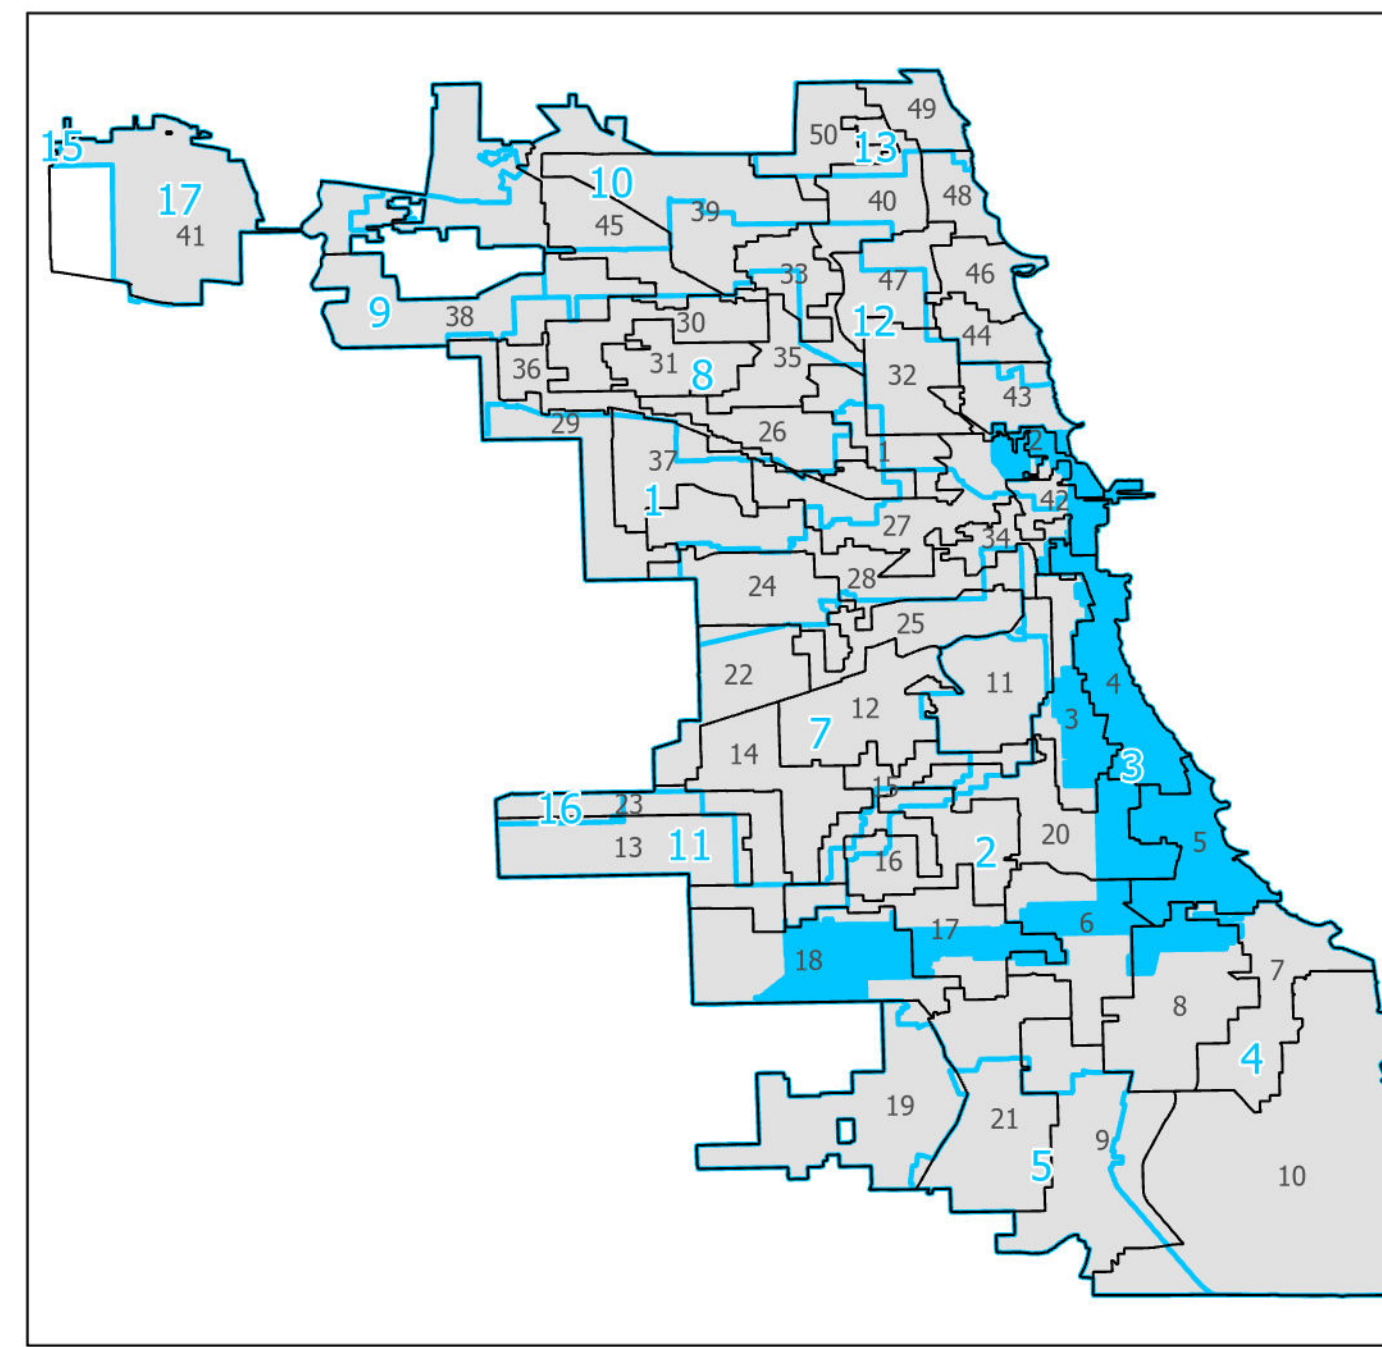

3rd District Cook County Board

Lying wholly or partially within the jurisdiction of the Board of Election Commissioners

These district maps are current as of **December 28, 2021** and are subject to change due to pending litigation and/or future legislation, referenda or corrections. Please check periodically for updated maps

Board of Elections - City of Chicago
69 W Washington, Suite 600, Chicago, IL 60602
312-269-7900
www.chicagoelections.gov

- Legend
- Chicago Boundary
 - Chicago Wards
 - Cook County Districts