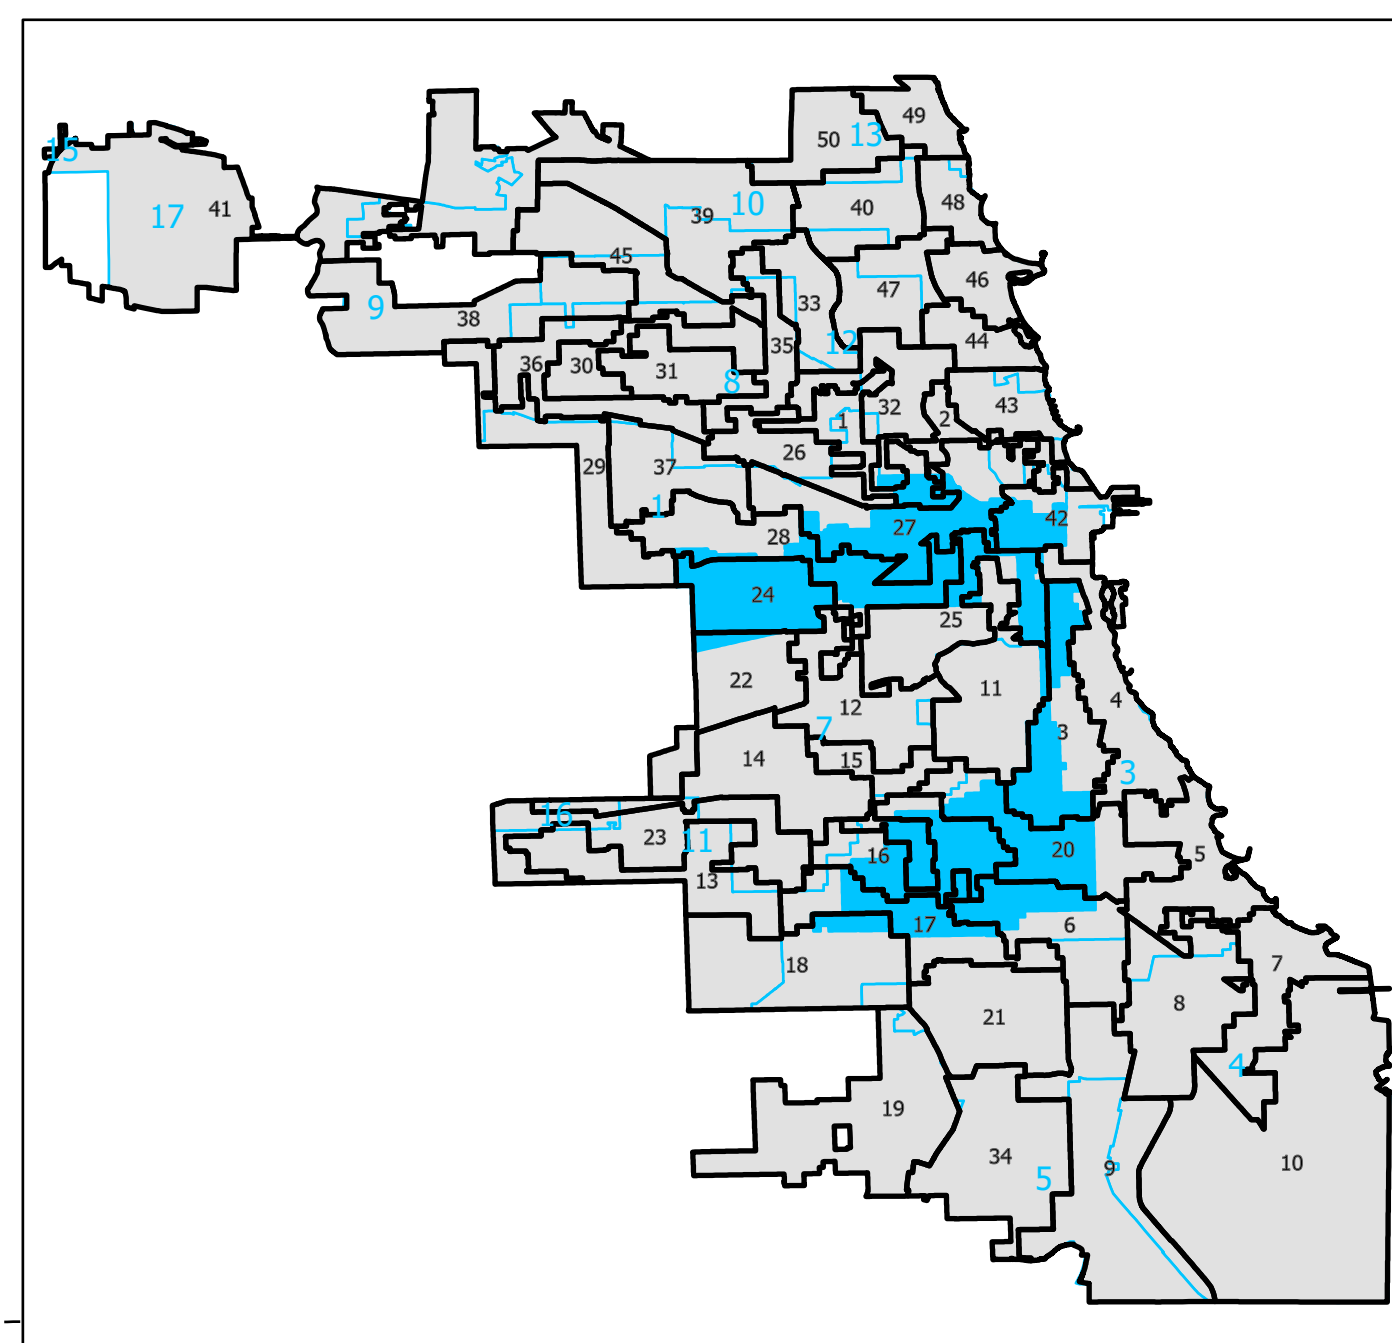

2nd District Cook County Board

Lying wholly or partially within the jurisdiction of the Board of Election Commissioners

These district maps are current as of December 28, 2021 and are subject to change due to pending litigation and/or future legislation, referenda or corrections. Please check periodically for updated maps

Board of Elections - City of Chicago
69 W Washington, Suite 600, Chicago, IL 60602
312-269-7900

www.chicagoelections.gov

Scale: 1:28,000

Date Printed: 12/21/2021 1:07 PM

Legend

- Chicago Boundary
- Chicago Wards
- Cook County Districts