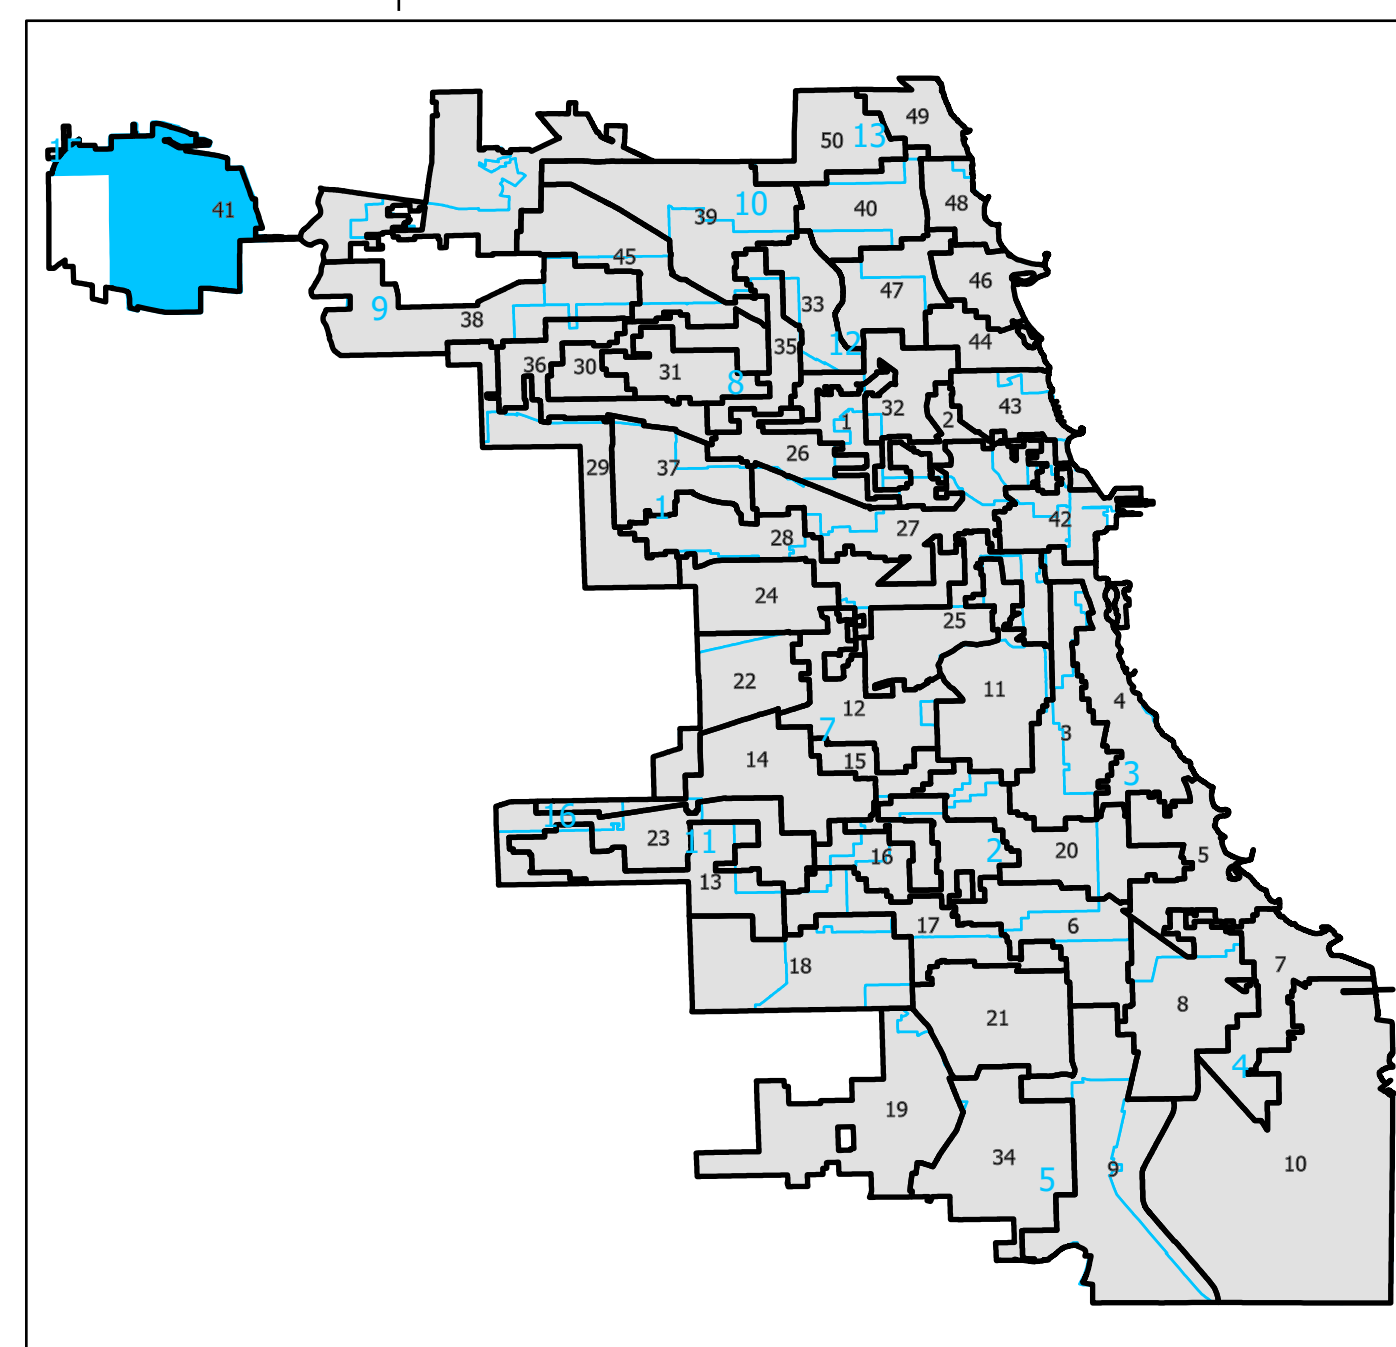

17th District Cook County Board

Lying wholly or partially within the jurisdiction of the Board of Election Commissioners

These district maps are current as of December 28, 2021 and are subject to change due to pending litigation and/or future legislation, referenda or corrections. Please check periodically for updated maps

Date Printed: 12/21/2021 1:46 PM

Board of Elections - City of Chicago
69 W Washington, Suite 600, Chicago, IL 60602
312-269-7900
www.chicagoelections.gov

N

Scale: 1:11,000

Legend

Chicago Boundary

Chicago Wards

Cook County Districts