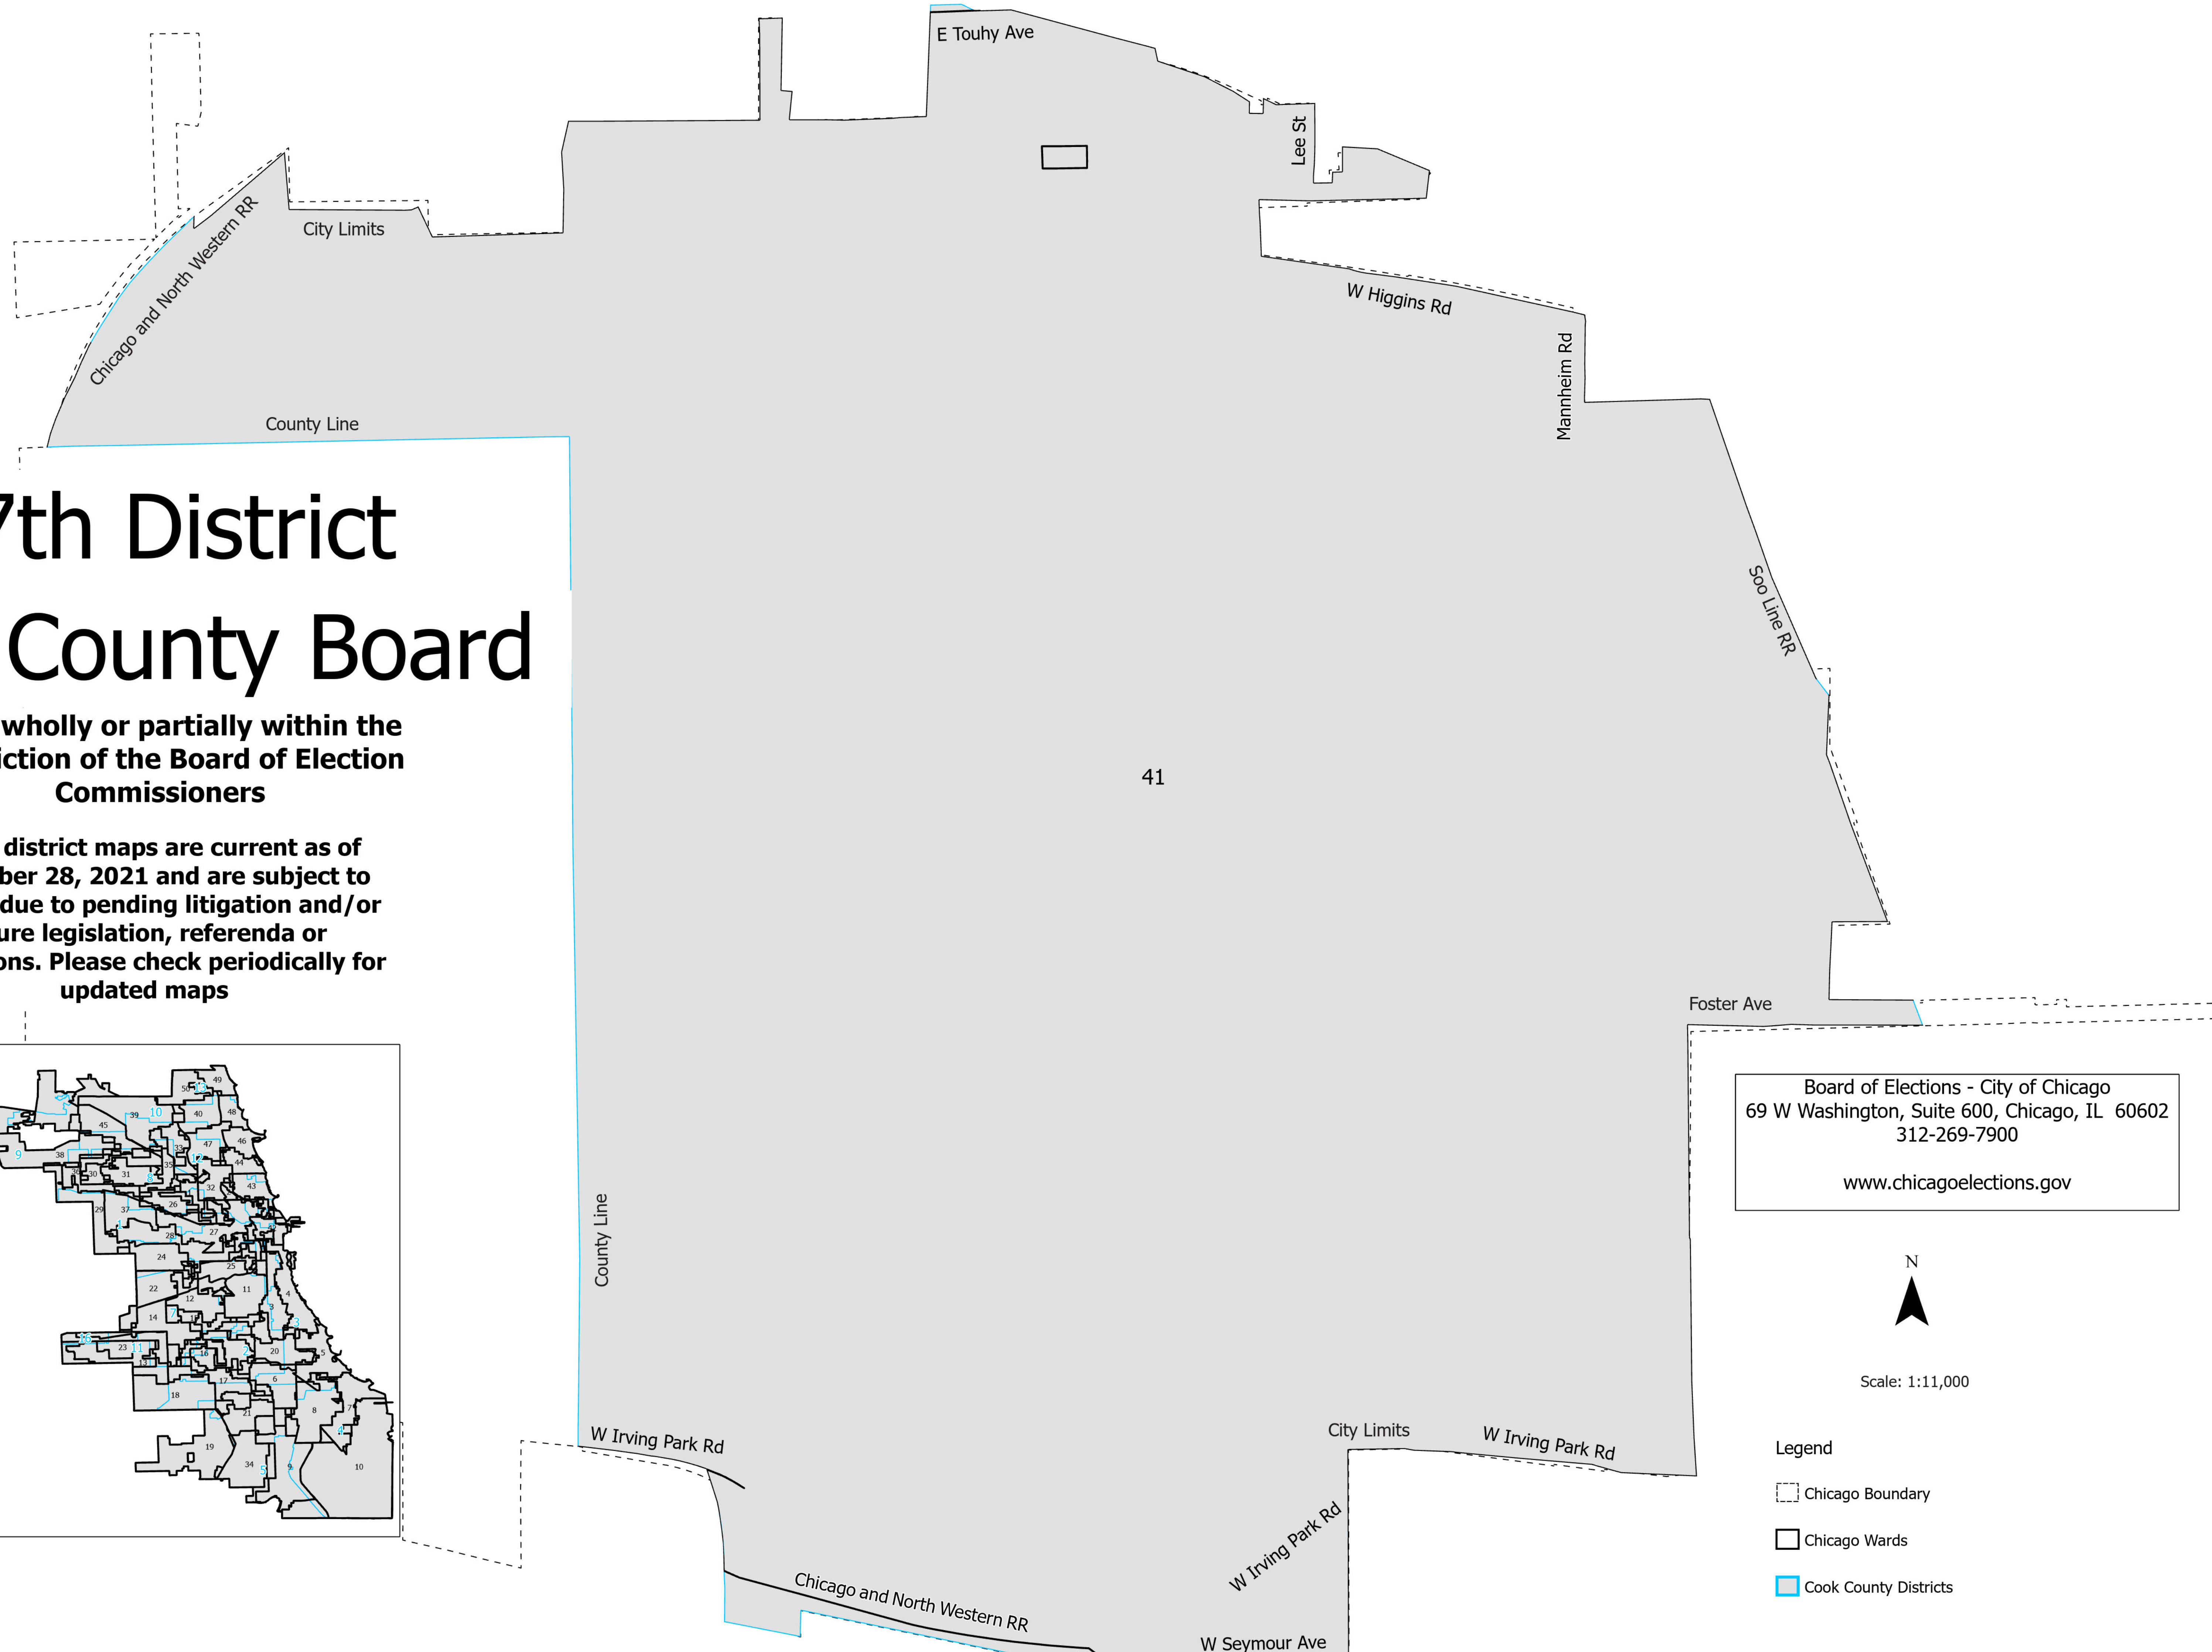

# 17th District Cook County Board

Lying wholly or partially within the jurisdiction of the Board of Election Commissioners

These district maps are current as of December 28, 2021 and are subject to change due to pending litigation and/or future legislation, referenda or corrections. Please check periodically for updated maps

Board of Elections - City of Chicago  
69 W Washington, Suite 600, Chicago, IL 60602  
312-269-7900  
[www.chicagoelections.gov](http://www.chicagoelections.gov)

N

Scale: 1:11,000

Legend

Chicago Boundary

Chicago Wards

Cook County Districts