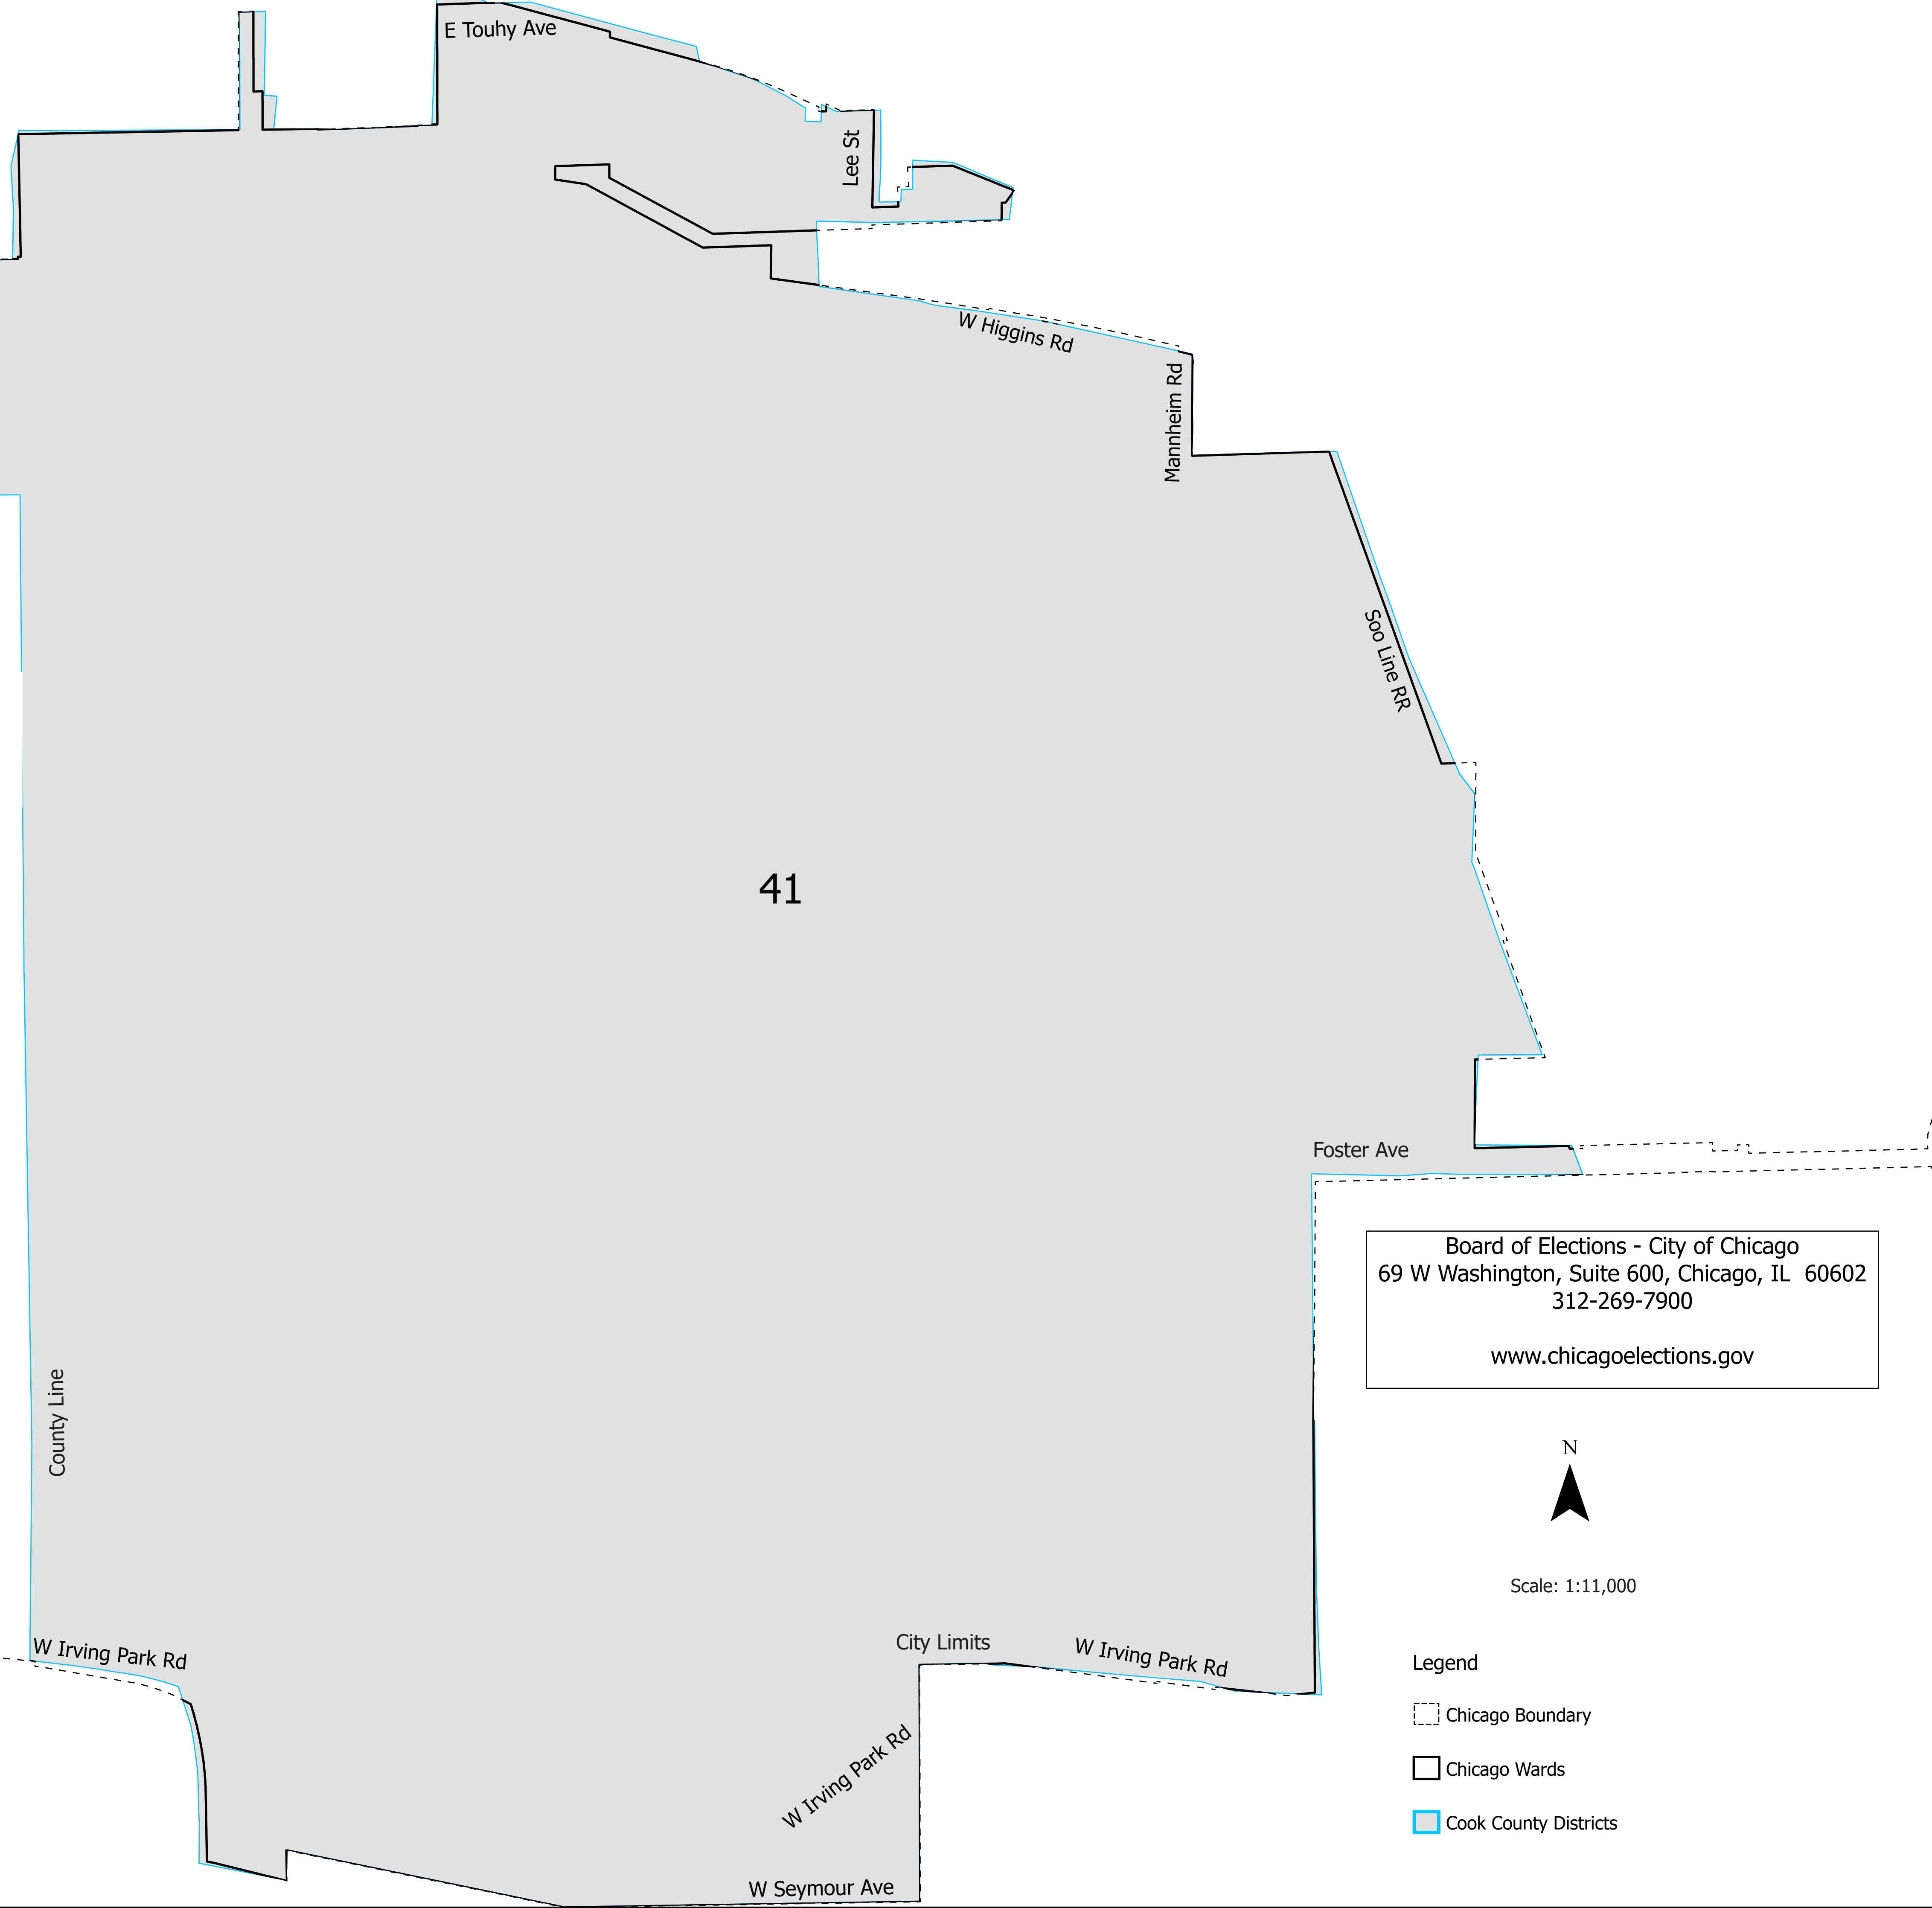

17th District Cook County Board

Lying wholly or partially within the jurisdiction of the Board of Election Commissioners

These district maps are current as of December 28, 2021 and are subject to change due to pending litigation and/or future legislation, referenda or corrections. Please check periodically for updated maps

Date Printed: 12/21/2021 1:46 PM

Board of Elections - City of Chicago
69 W Washington, Suite 600, Chicago, IL 60602
312-269-7900
www.chicagoelections.gov

N

Scale: 1:11,000

Legend

Chicago Boundary

Chicago Wards

Cook County Districts