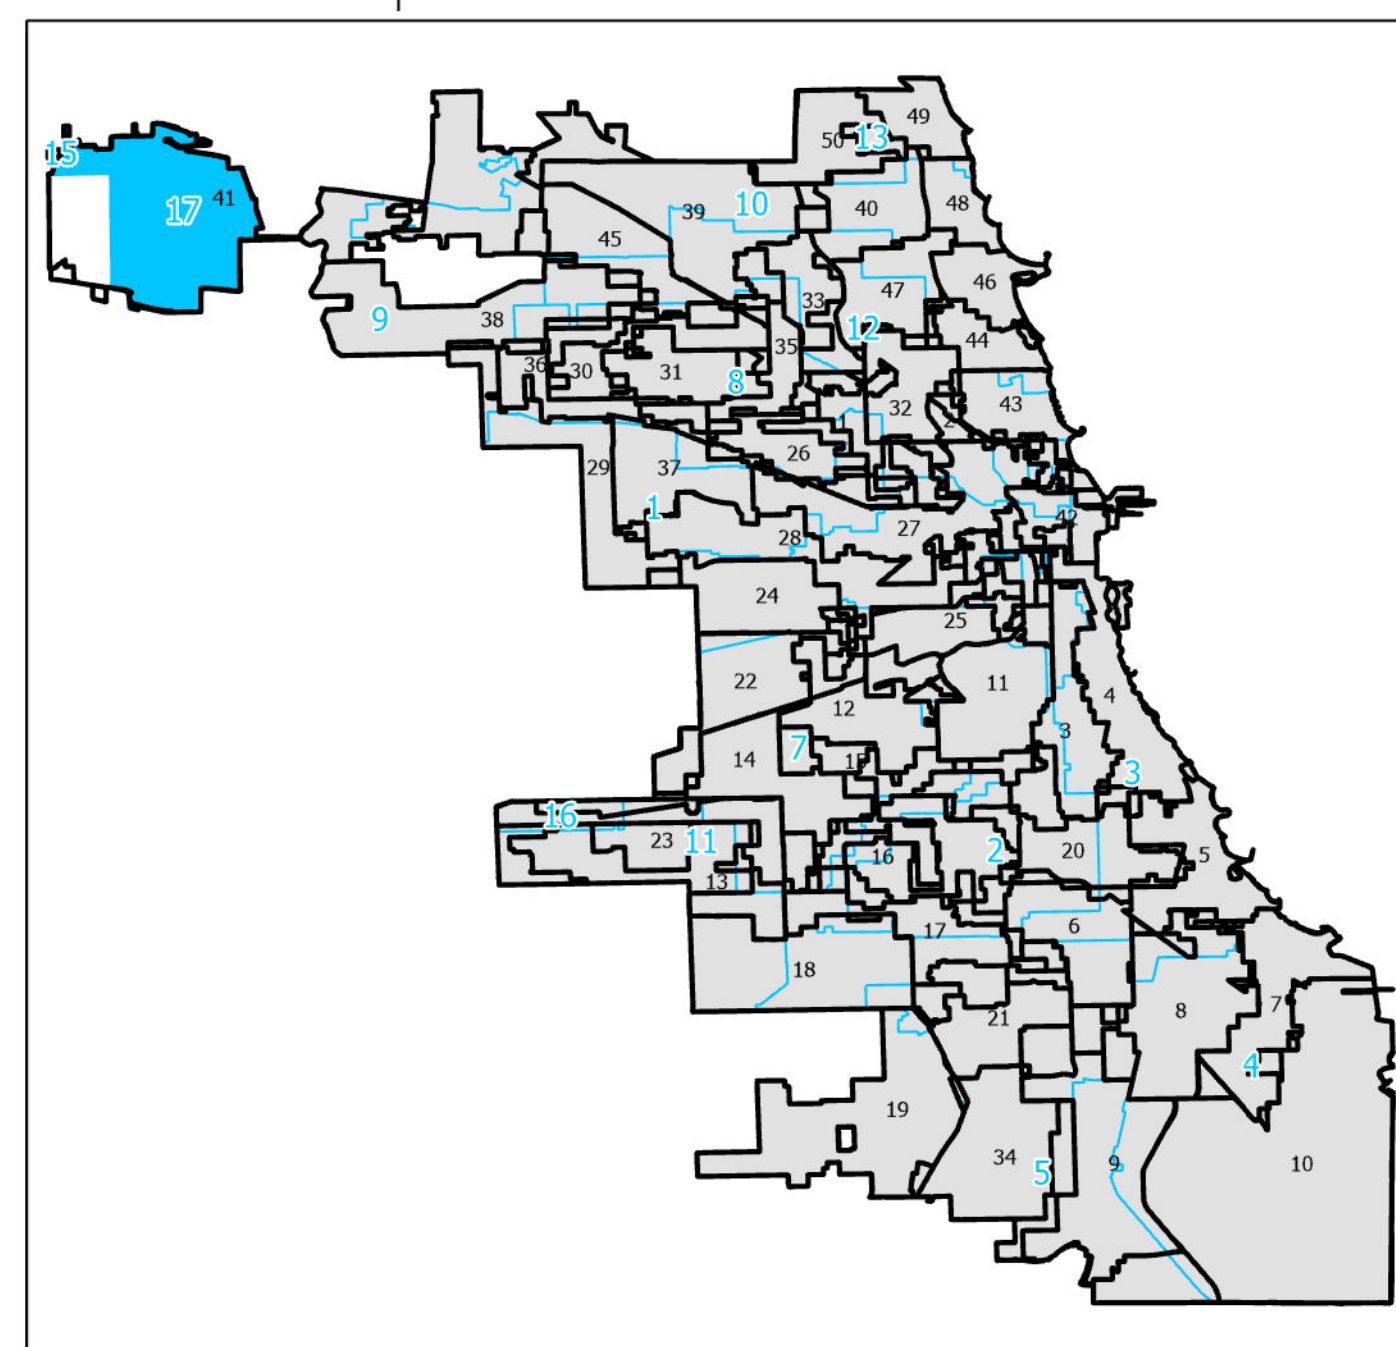

# 17th District Cook County Board

Lying wholly or partially within the jurisdiction of the Board of Election Commissioners

These district maps are current as of December 28, 2021 and are subject to change due to pending litigation and/or future legislation, referenda or corrections. Please check periodically for updated maps

Board of Elections - City of Chicago  
69 W Washington, Suite 600, Chicago, IL 60602  
312-269-7900  
[www.chicagoelections.gov](http://www.chicagoelections.gov)

N

Scale: 1:11,000

Legend

Chicago Boundary

Chicago Wards

Cook County Districts