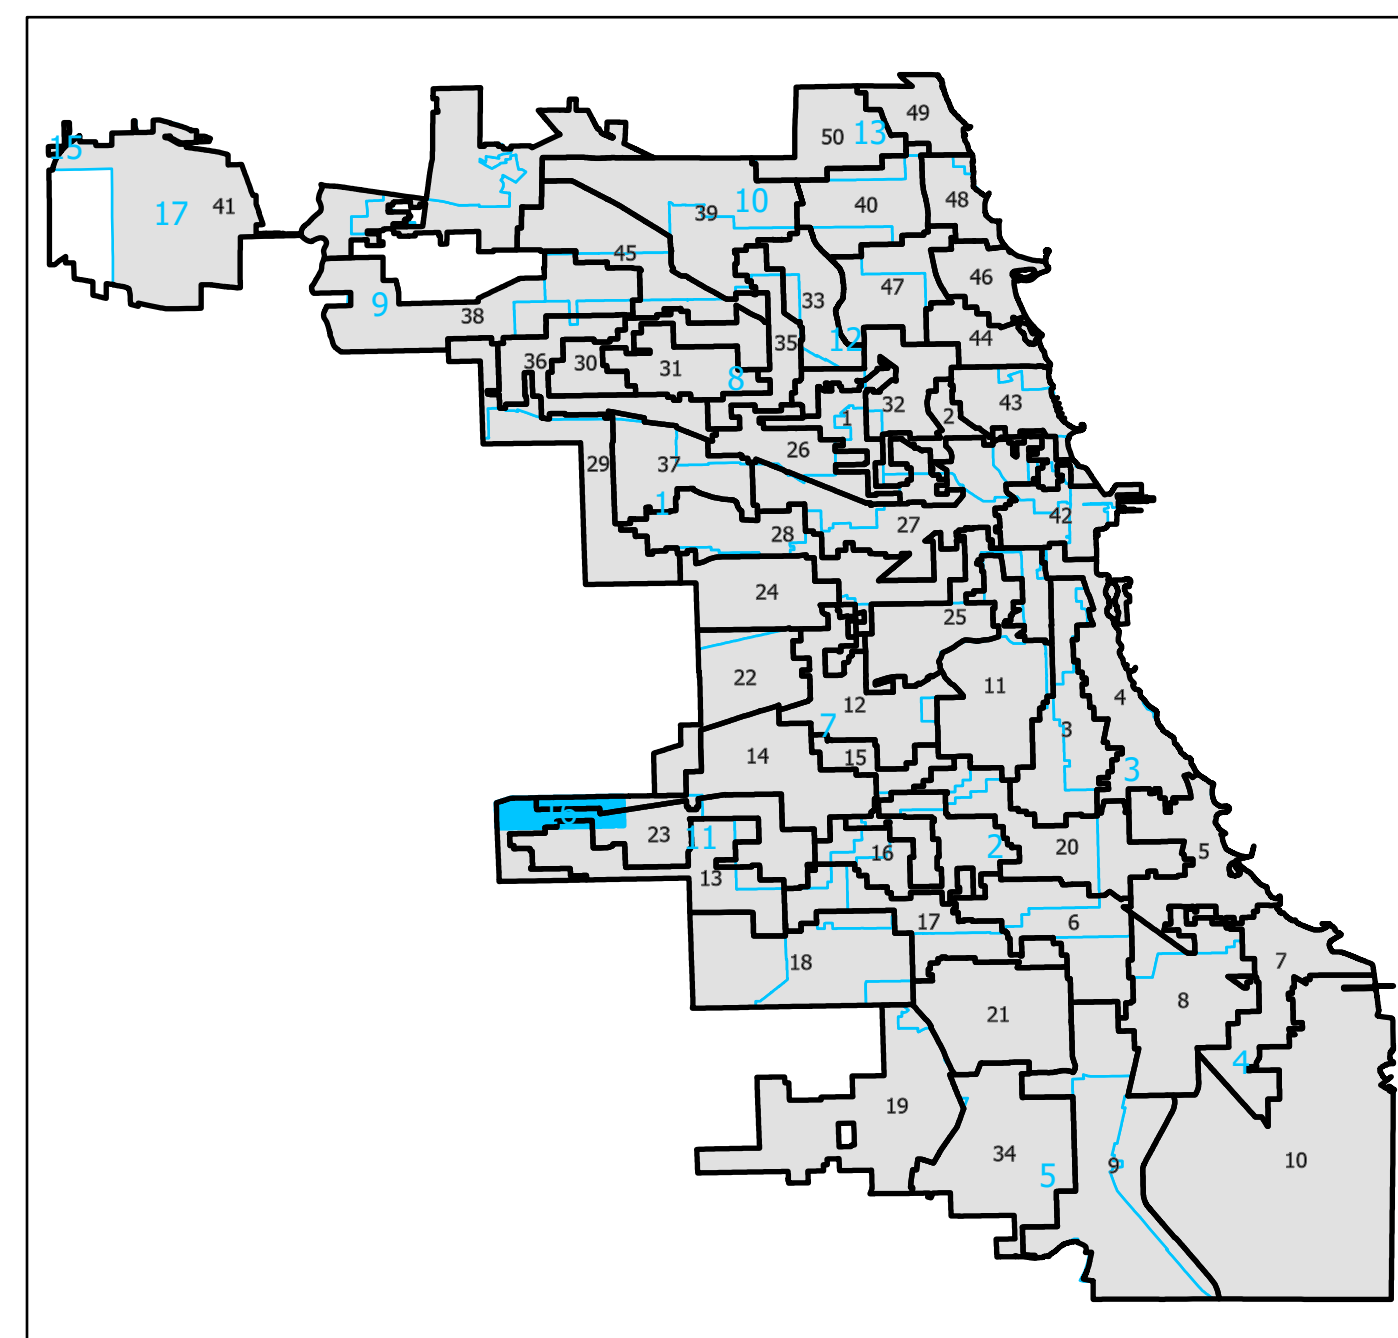

16th District Cook County Board

Lying wholly or partially within the
jurisdiction of the Board of Election
Commissioners

These district maps are current as of
December 28, 2021 and are subject to
change due to pending litigation and/or
future legislation, referenda or
corrections. Please check periodically for
updated maps

Board of Elections - City of Chicago
69 W Washington, Suite 600, Chicago, IL 60602
312-269-7900
www.chicagoelections.gov

- Legend
- Chicago Boundary
 - Chicago Wards
 - Cook County Districts

N
Scale: 1:5,000