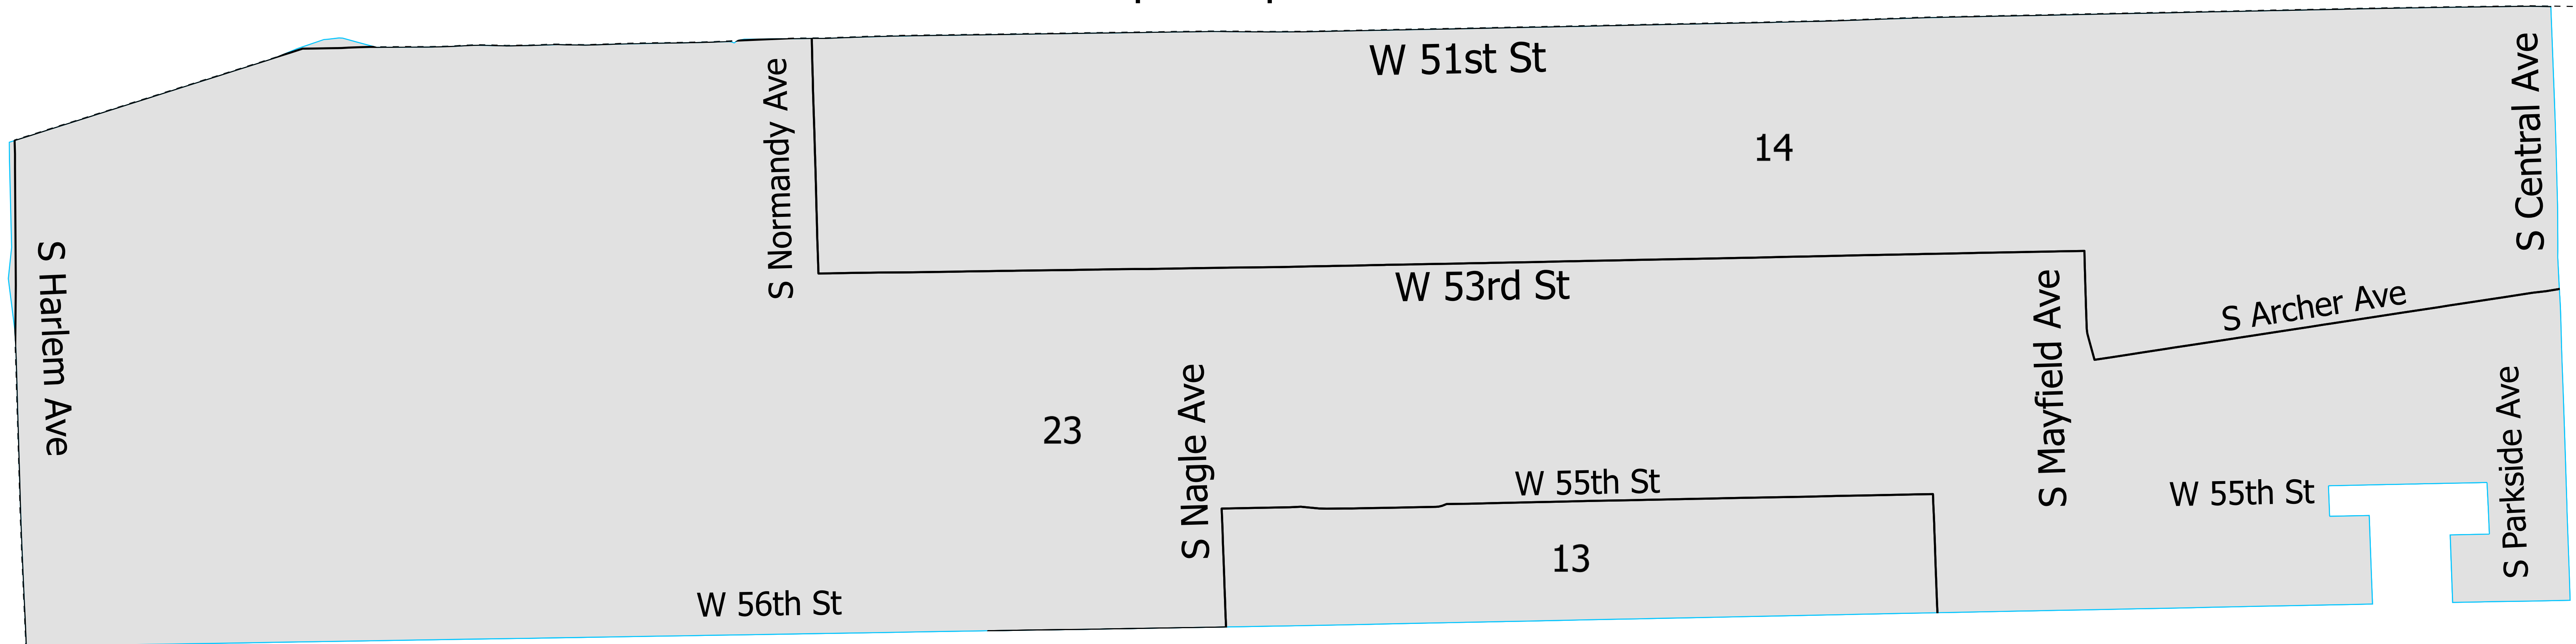

16th District Cook County Board

Lying wholly or partially within the
jurisdiction of the Board of Election
Commissioners

These district maps are current as of
December 28, 2021 and are subject to
change due to pending litigation and/or
future legislation, referenda or
corrections. Please check periodically for
updated maps

Board of Elections - City of Chicago
69 W Washington, Suite 600, Chicago, IL 60602
312-269-7900
www.chicagoelections.gov

- Legend
- Chicago Boundary
 - Chicago Wards
 - Cook County Districts

N
Scale: 1:5,000