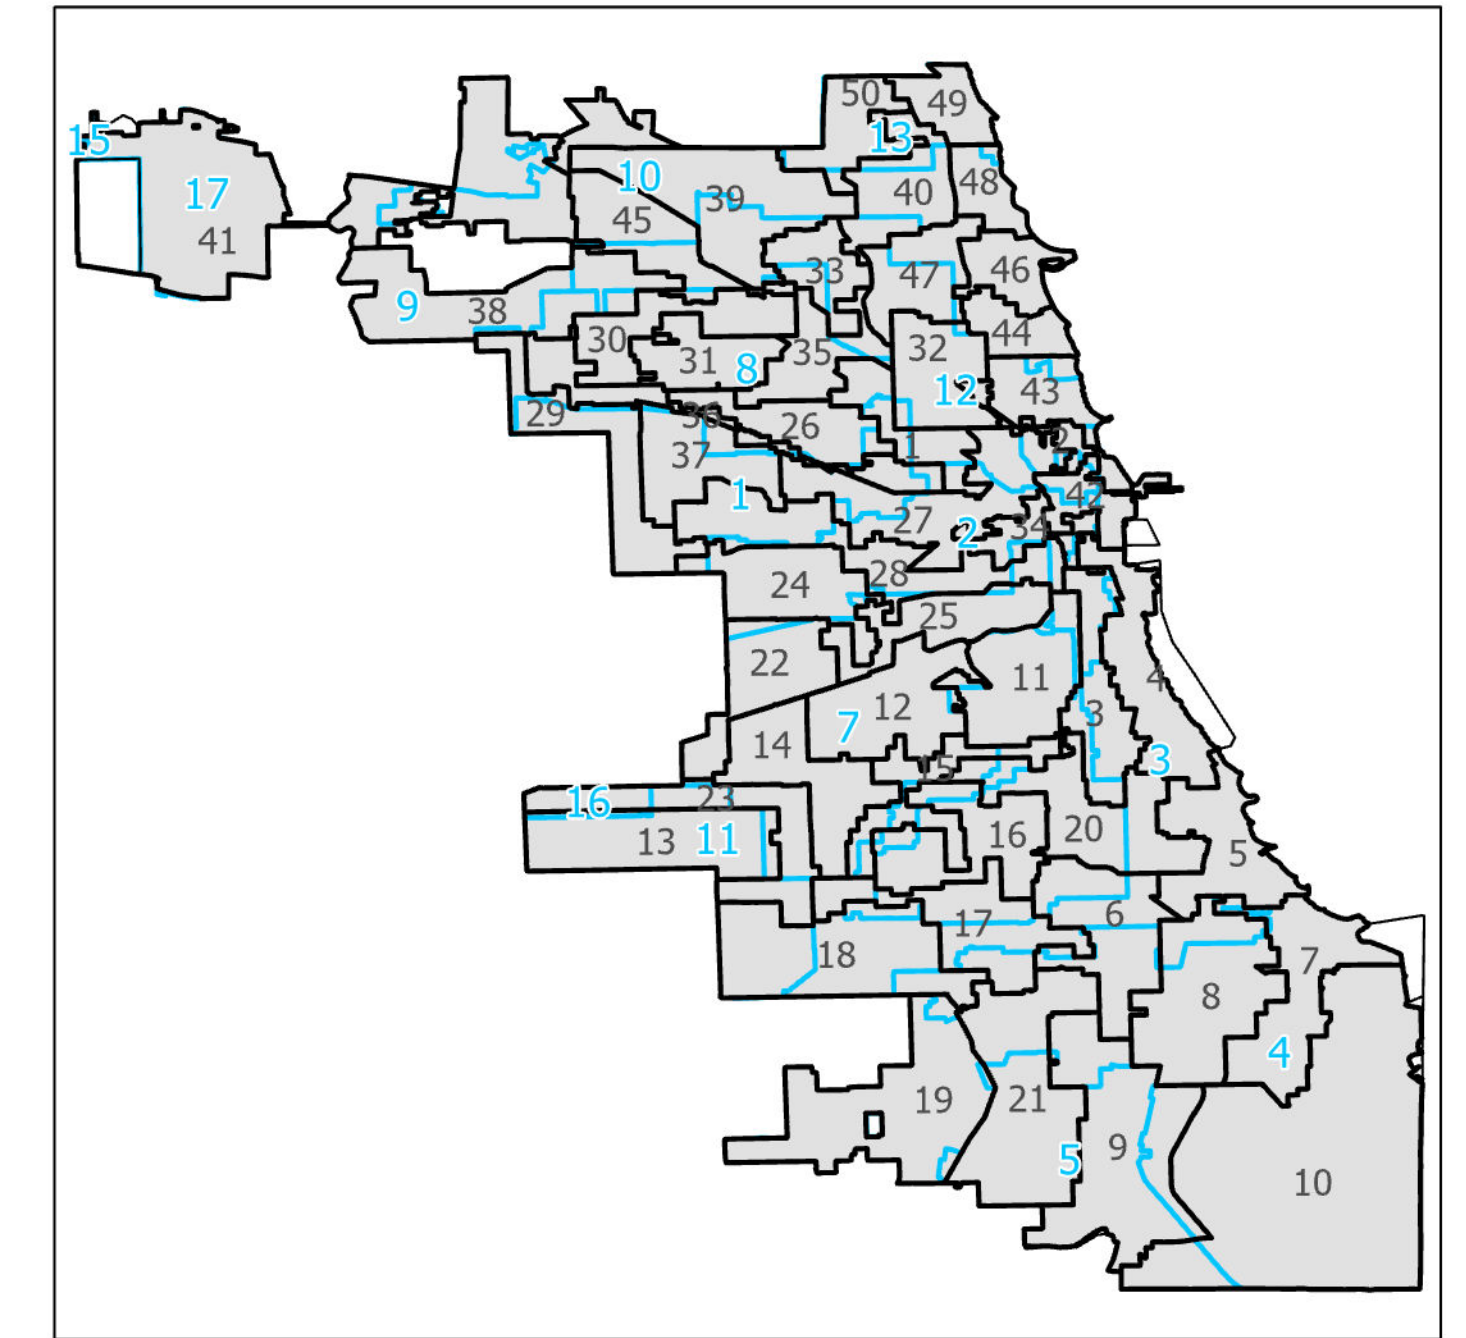

15th District Cook County Board

Lying wholly or partially within the jurisdiction of the Board of Election Commissioners

These district maps are current as of December 28, 2021 and are subject to change due to pending litigation and/or future legislation, referenda or corrections. Please check periodically for updated maps

Board of Elections - City of Chicago
69 W Washington, Suite 600, Chicago, IL 60602
312-269-7900

www.chicagoelections.gov

Scale: 1:3,000

Legend

Chicago Boundary

Chicago Wards

Cook County Districts