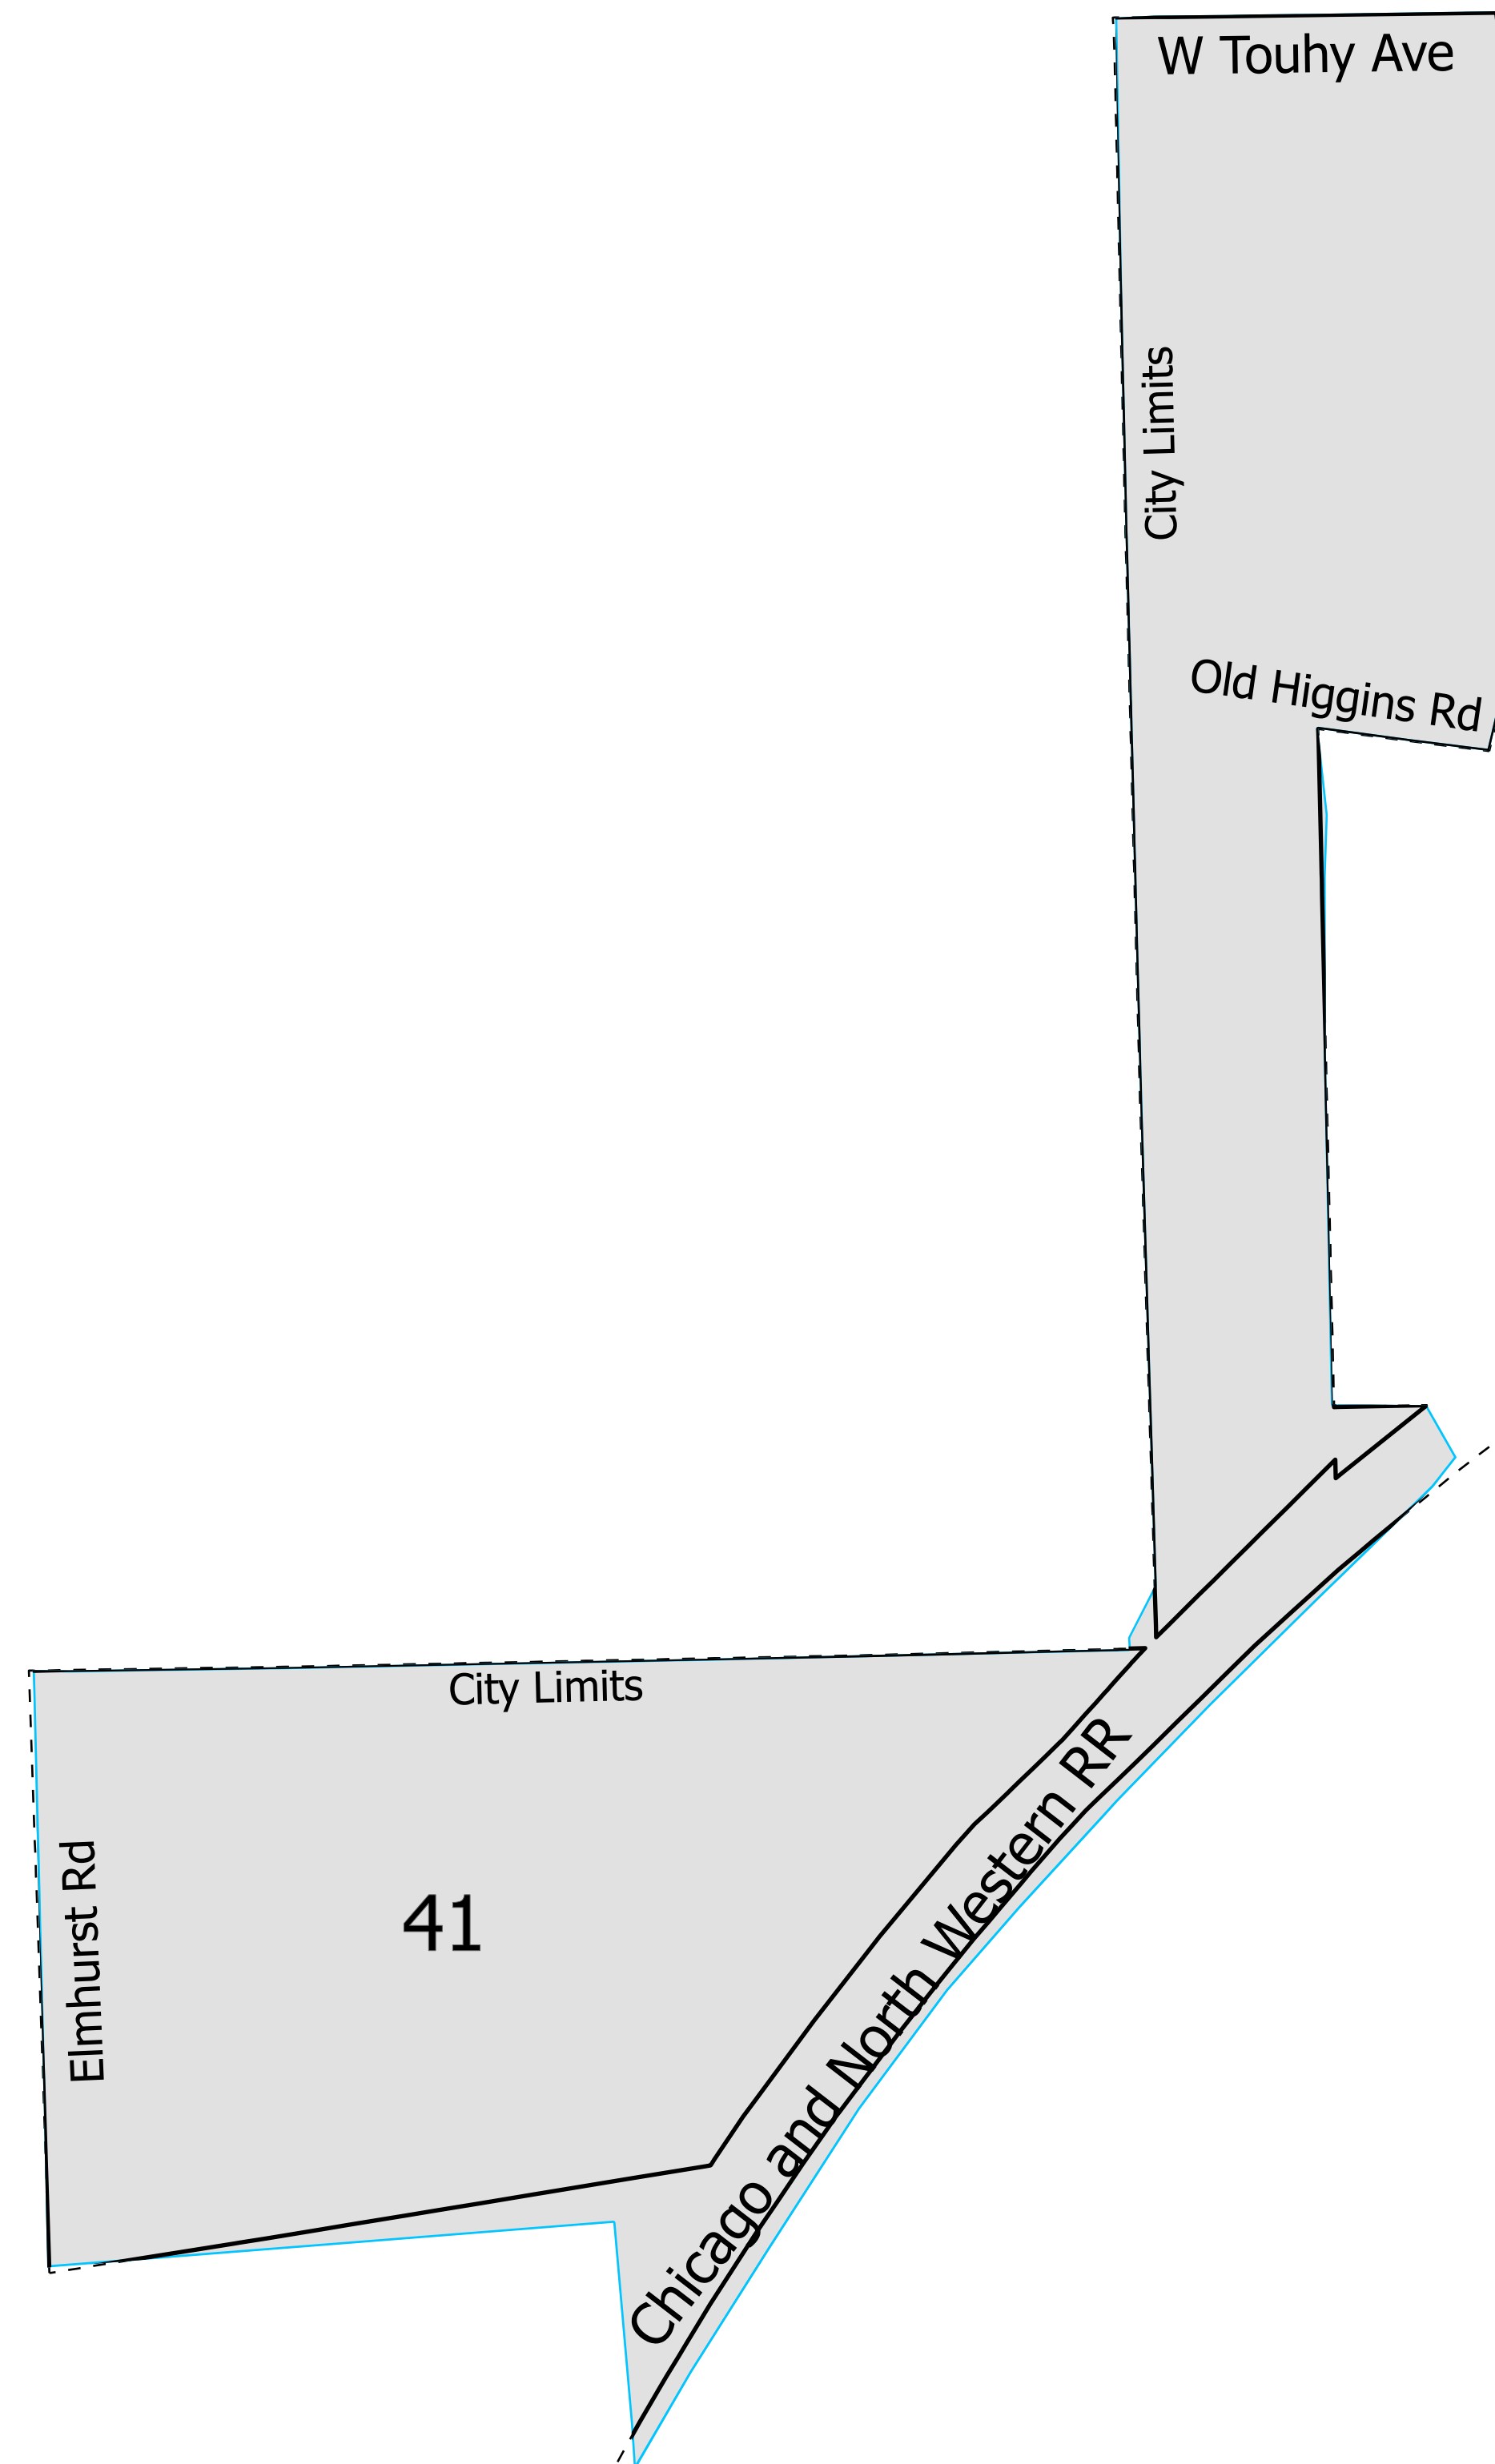

15th District Cook County Board

Lying wholly or partially within the jurisdiction of the Board of Election Commissioners

These district maps are current as of December 28, 2021 and are subject to change due to pending litigation and/or future legislation, referenda or corrections. Please check periodically for updated maps

Board of Elections - City of Chicago
69 W Washington, Suite 600, Chicago, IL 60602
312-269-7900

www.chicagoelections.gov

Scale: 1:3,000

Date Printed: 12/22/2021 7:33 AM

Legend

Chicago Boundary

Chicago Wards

Cook County Districts